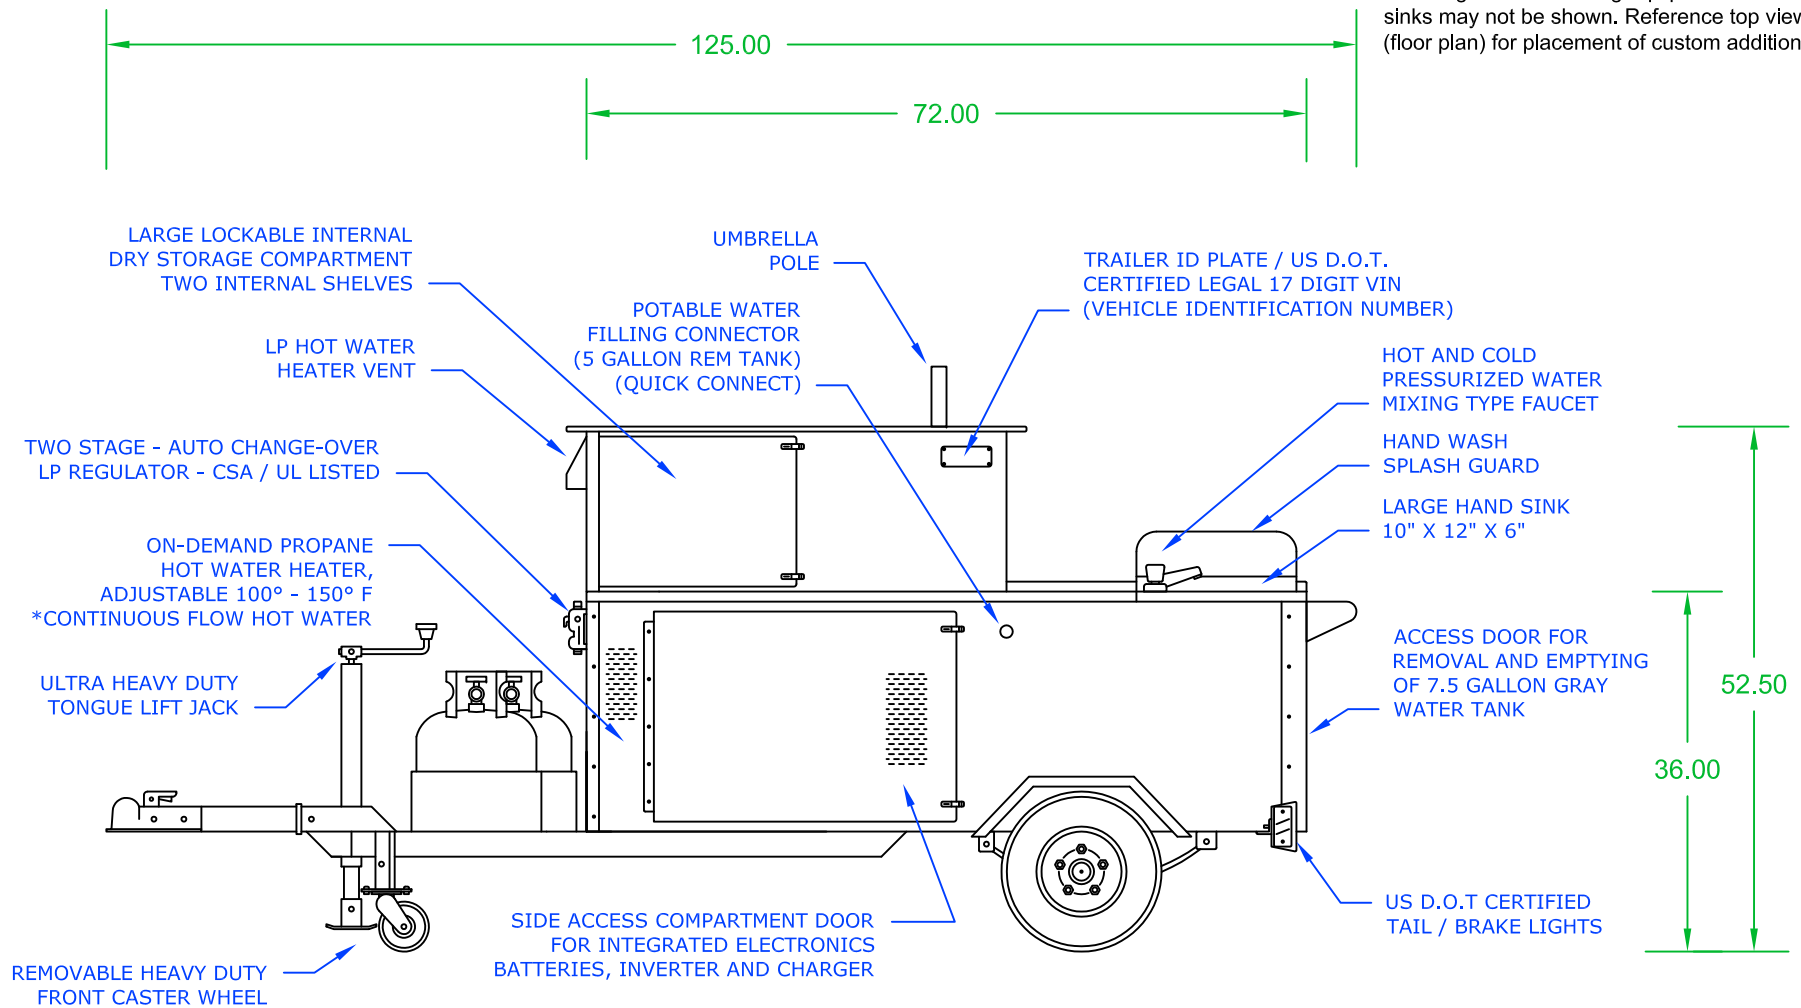

The Falcon

Mobile Food Cart

DreamMaker HOT DOG CARTS

Home of the Ez-Lease - Call Today!

1.800.408.1802

Left Side View

Base model shown. Some additional options, including custom cooking equipment or extra sinks may not be shown. Reference top view (floor plan) for placement of custom additions.