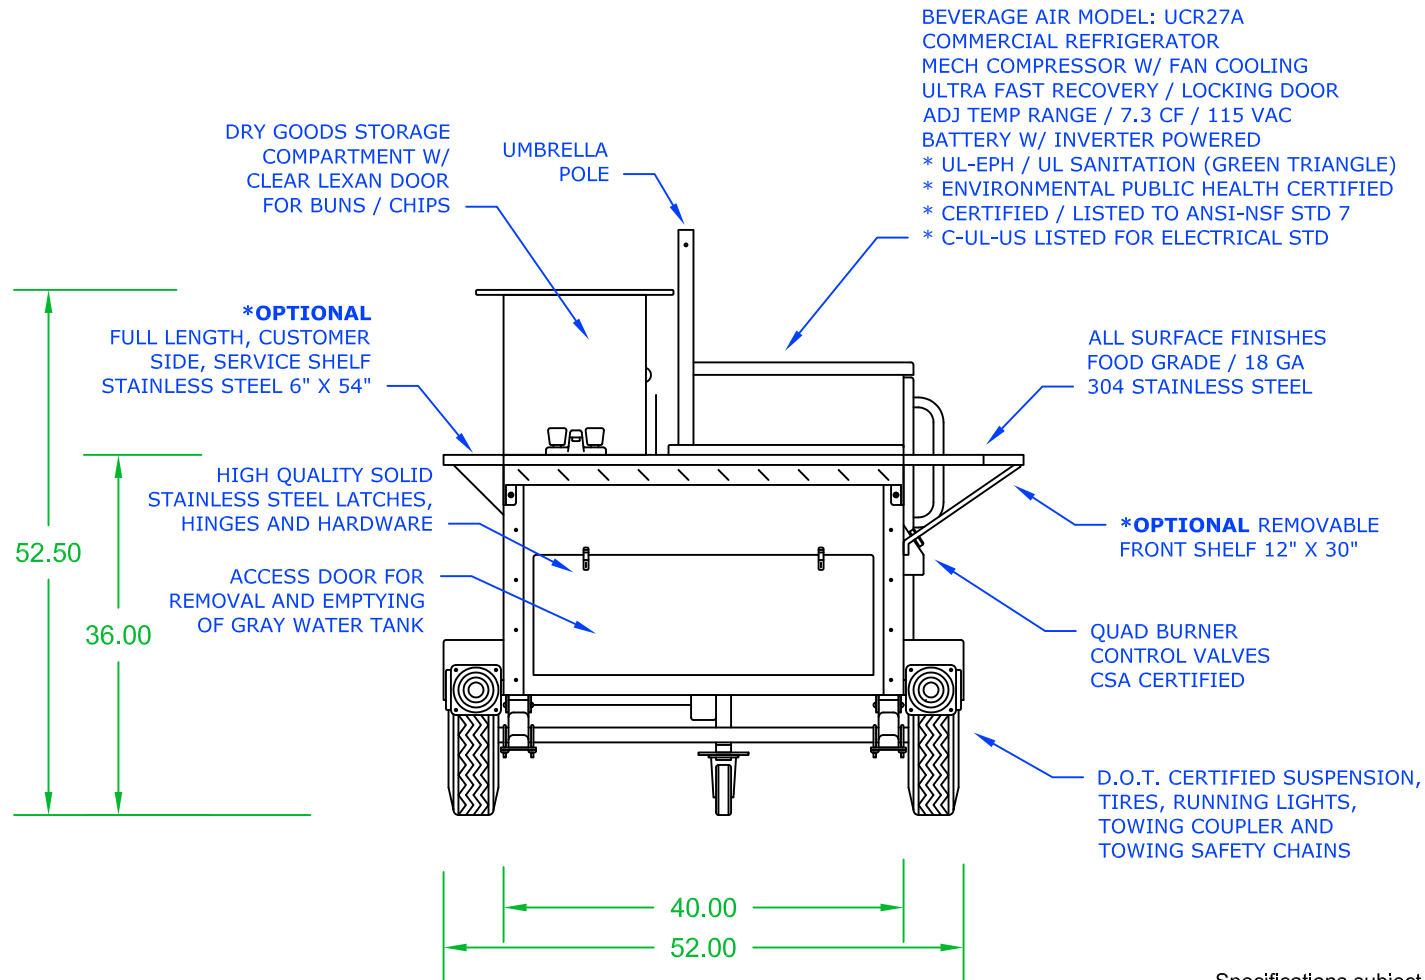

The Falcon

Mobile Food Cart

DreamMaker HOT DOG CARTS

Home of the Ez-Lease - Call Today!

1.800.408.1802

Rear View

Base model shown. Some additional options, including custom cooking equipment or extra sinks may not be shown. Reference top view (floor plan) for placement of custom additions.