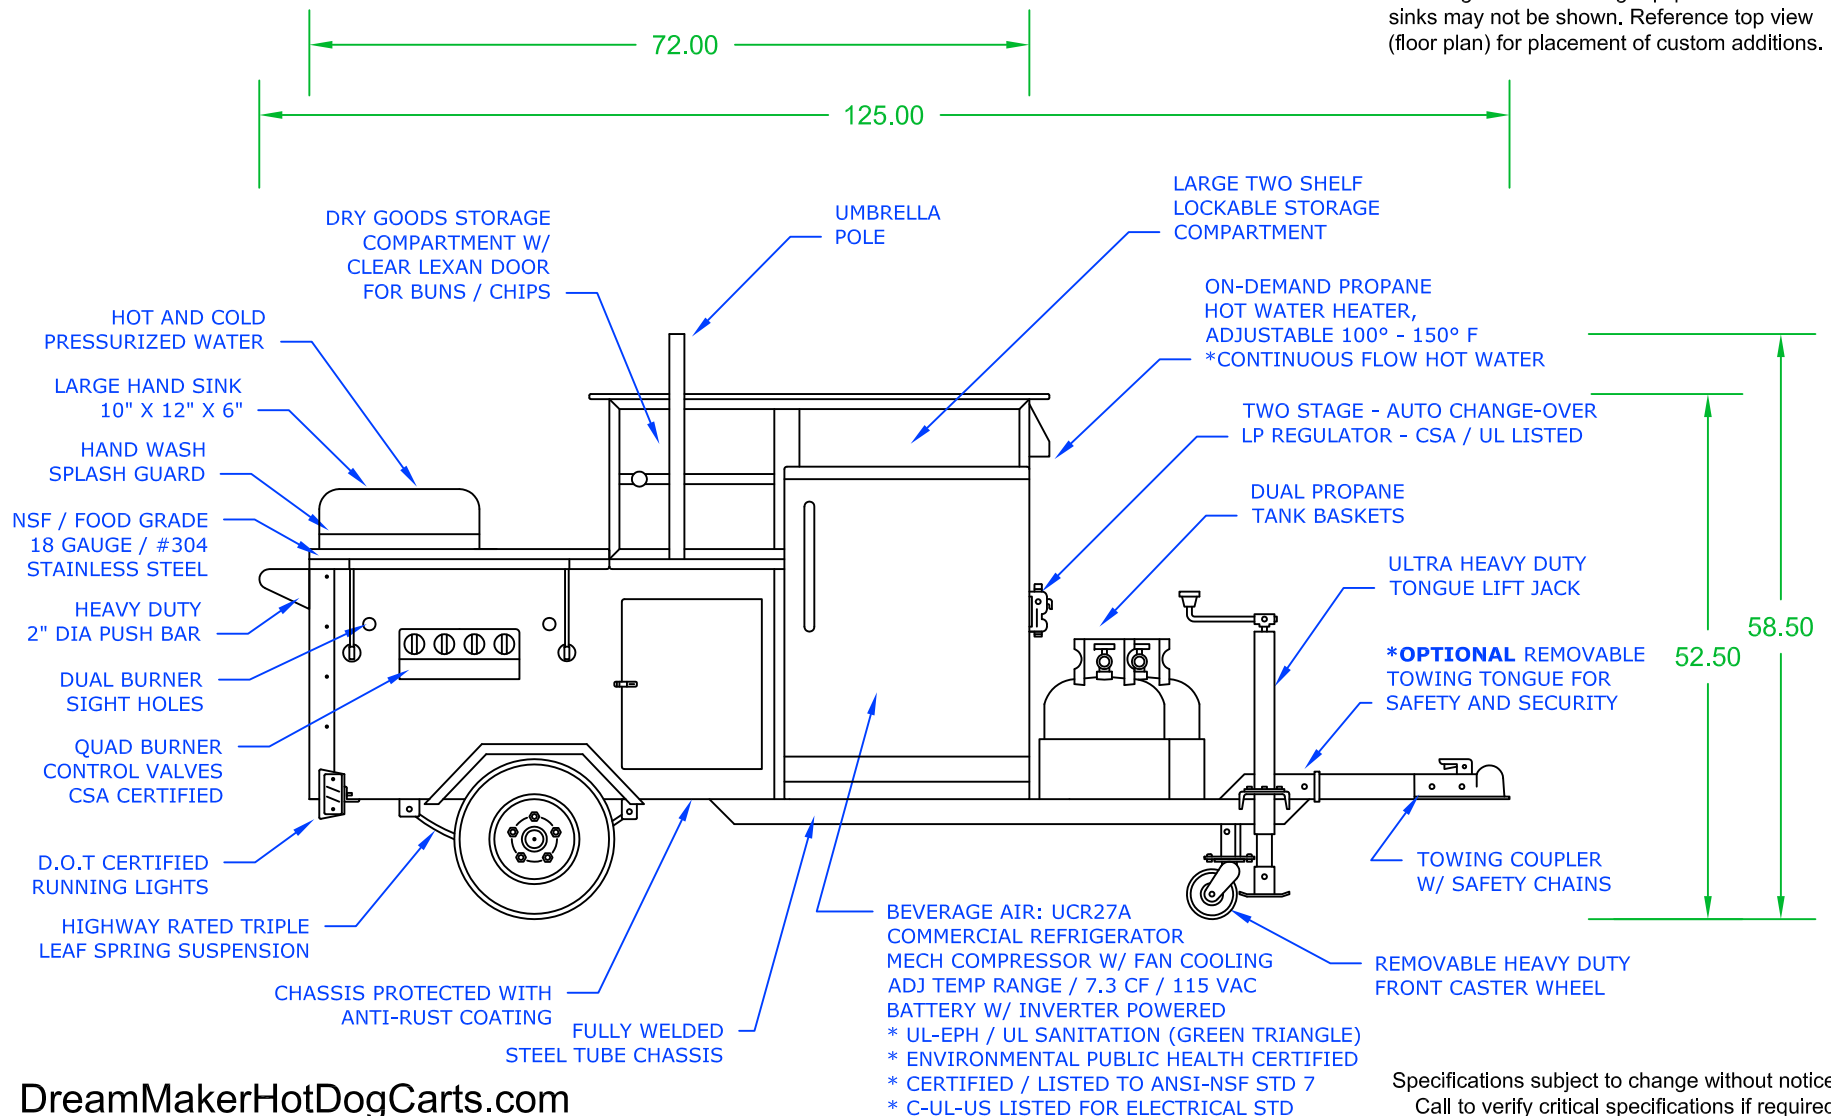

The Falcon

Mobile Food Cart

DreamMaker HOT DOG CARTS

Home of the Ez-Lease - Call Today!

1.800.408.1802

Right Side View

Base model shown. Some additional options, including custom cooking equipment or extra sinks may not be shown. Reference top view (floor plan) for placement of custom additions.