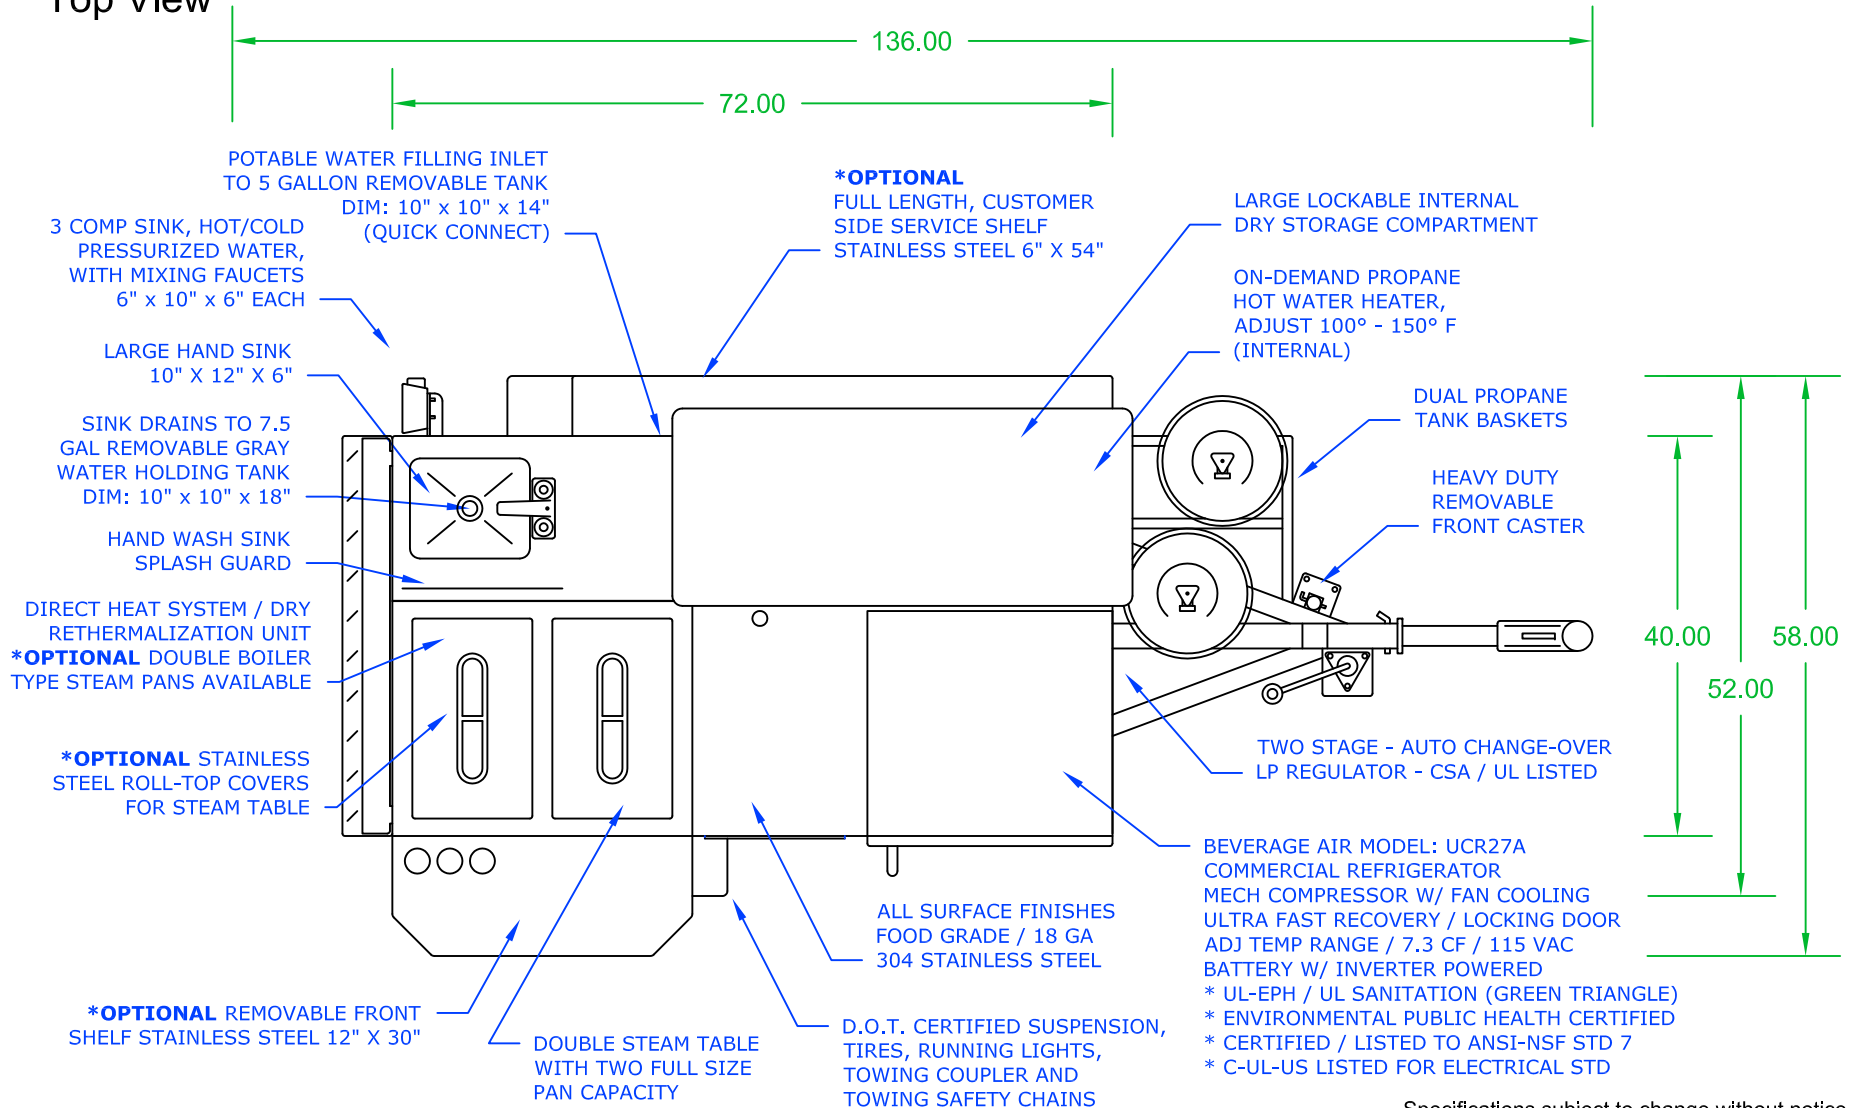

The Falcon

Mobile Food Cart

DreamMaker HOT DOG CARTS

Home of the Ez-Lease - Call Today!

1.800.408.1802

Top View

DreamMakerHotDogCarts.com

Specifications subject to change without notice.
 Call to verify critical specifications if required.