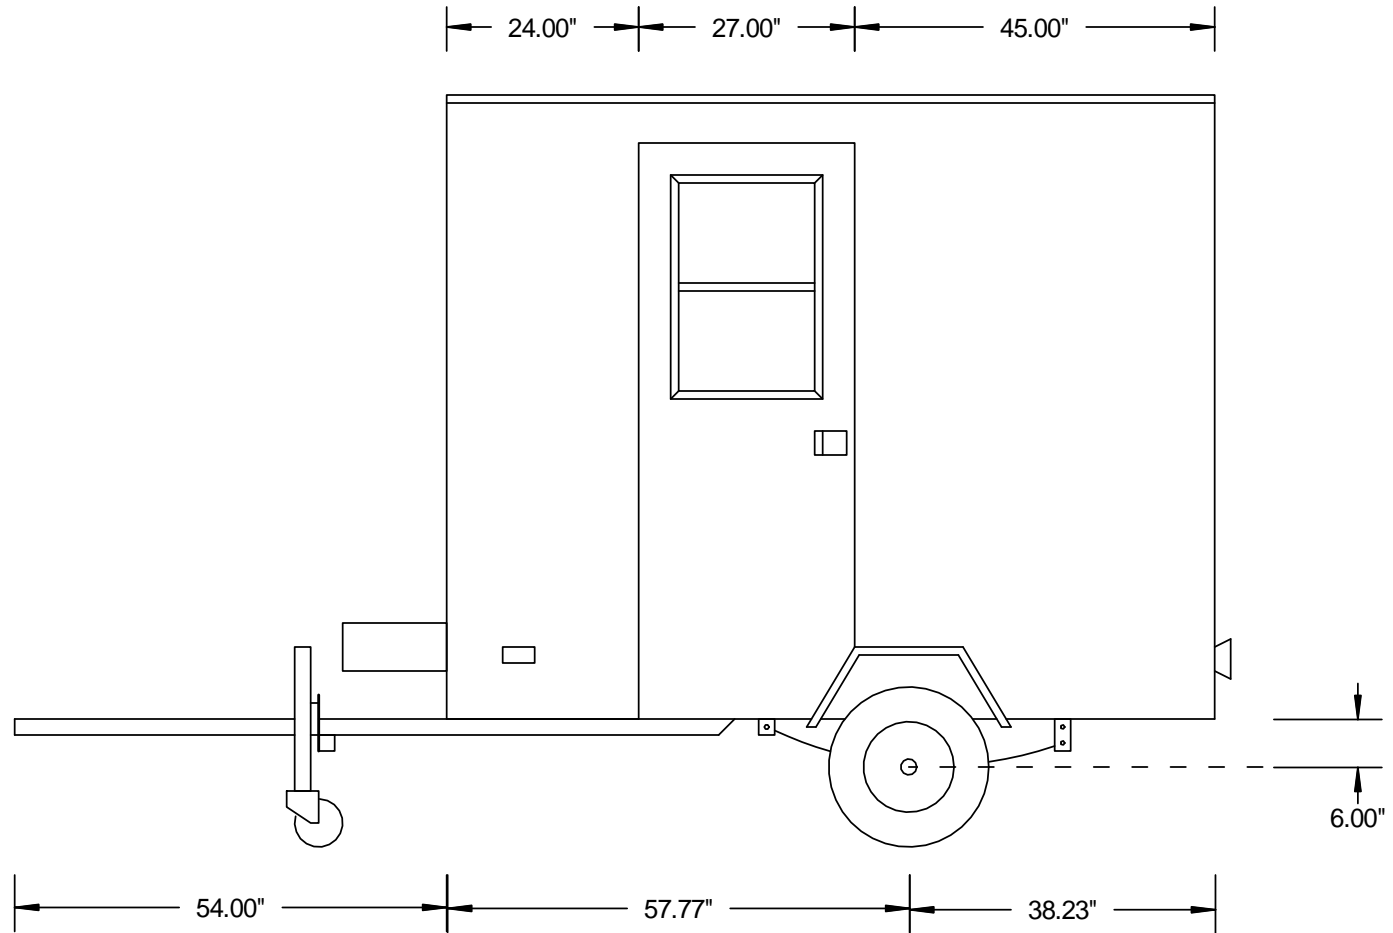

# American Dream HOT DOG CARTS

CLIENT	
APPROVED	DATE

2009 COLUMBIA MOBILE KITCHEN		
AMERICAN DREAM HOT DOG CARTS, INC.		
1.800.408.1802		1.727.735.3718
SCALE	DWG NO	REV
1/2" = 1'	COL-208-LS	A