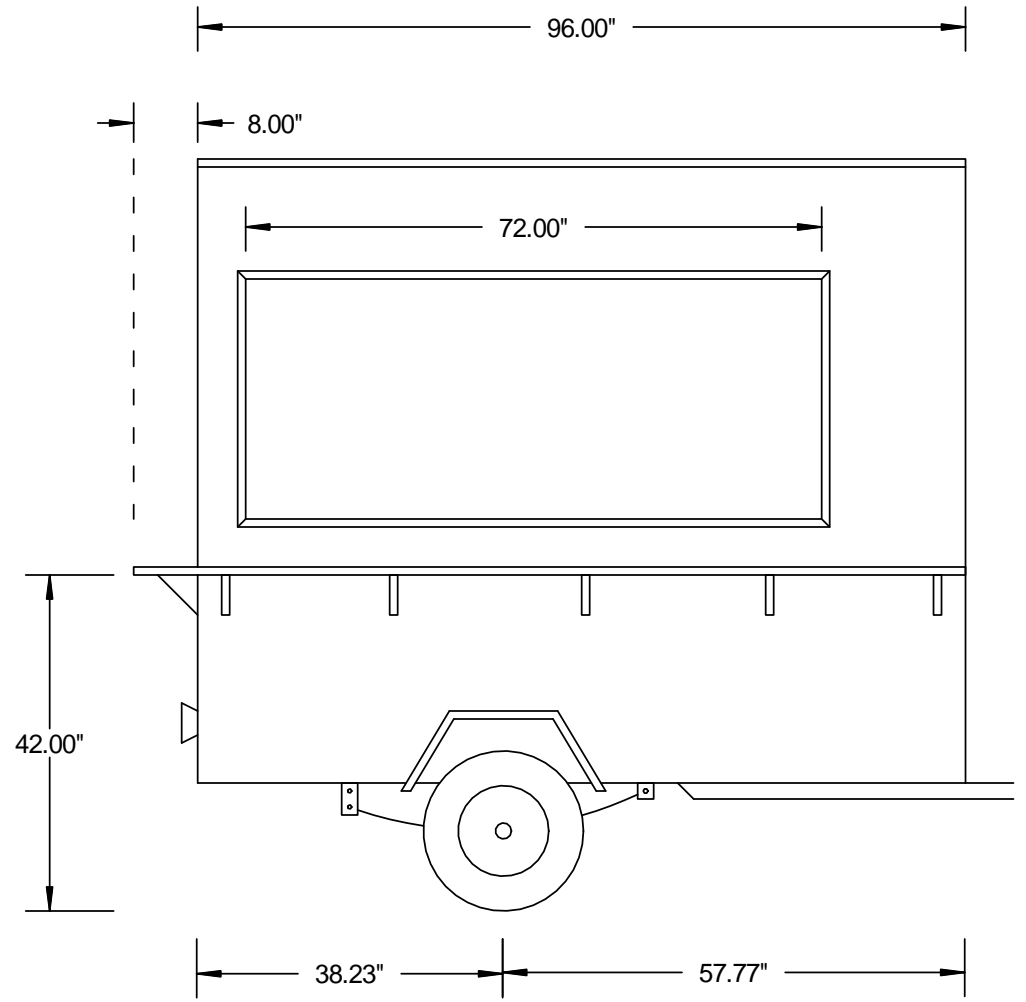

American Dream HOT DOG CARTS

CLIENT	
APPROVED	DATE

2009 COLUMBIA MOBILE KITCHEN		
AMERICAN DREAM HOT DOG CARTS, INC.		
1.800.408.1802		1.727.735.3718
SCALE	DWG NO	REV
1/2" = 1'	COL-208-BK	A