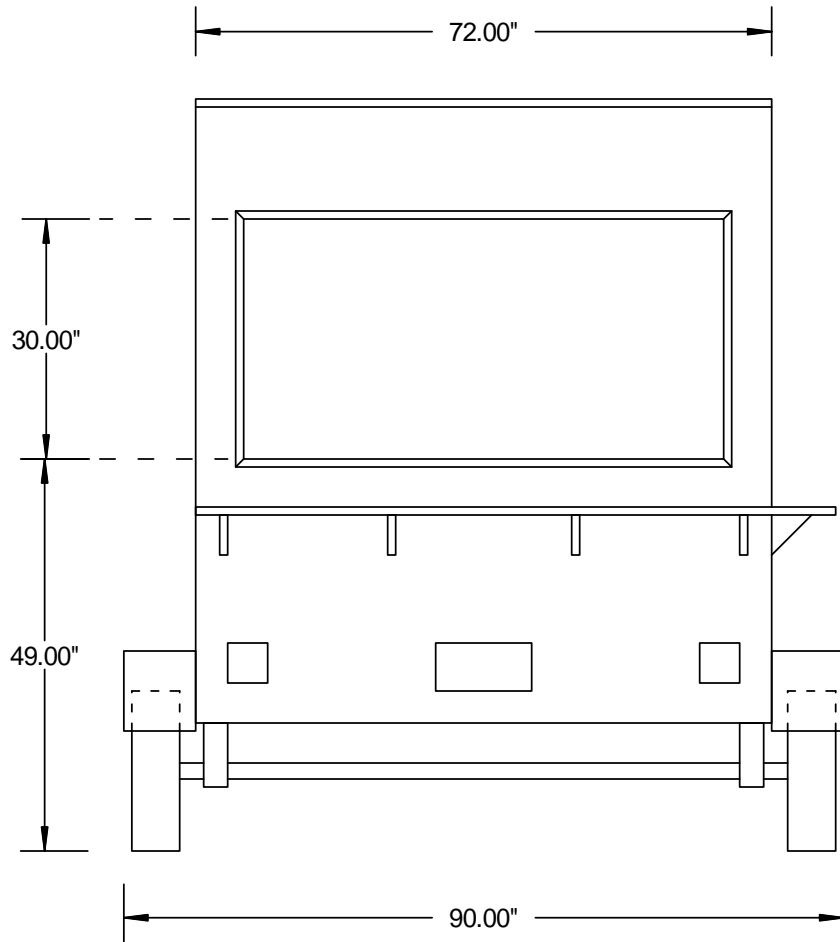

American Dream HOT DOG CARTS

CLIENT	
APPROVED	DATE

2009 COLUMBIA MOBILE KITCHEN		
AMERICAN DREAM HOT DOG CARTS, INC.		
1.800.408.1802		1.727.735.3718
SCALE	DWG NO	REV
1/2" = 1'	COL-208-BK	A