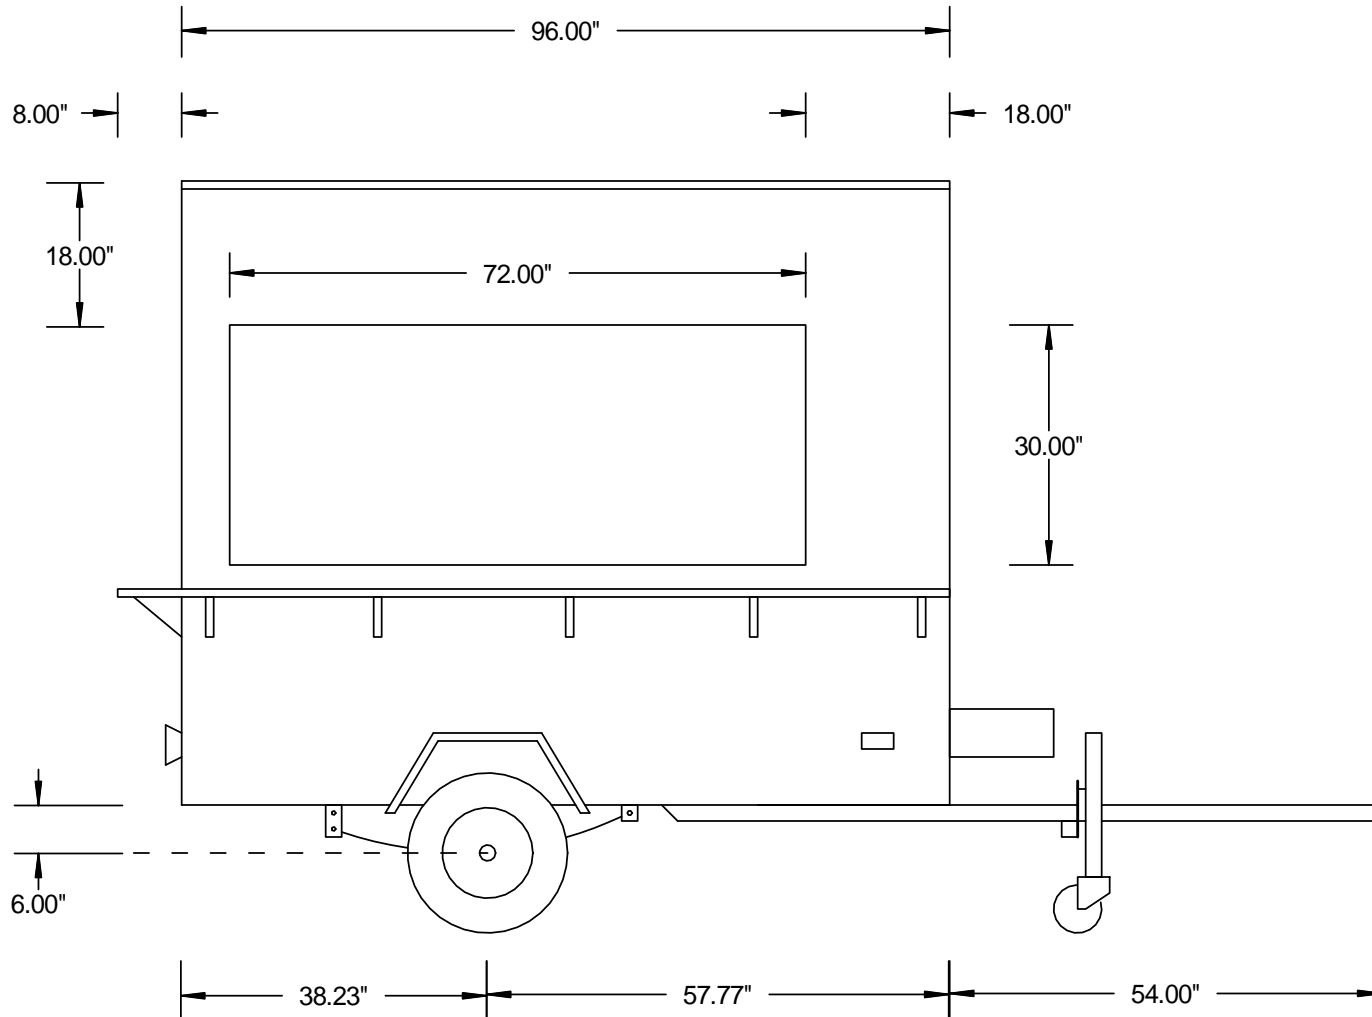

American Dream *HOT DOG CARTS*

CLIENT	
APPROVED	DATE

2009 COLUMBIA MOBILE KITCHEN		
AMERICAN DREAM HOT DOG CARTS, INC.		
1.800.408.1802		1.727.735.3718
SCALE	DWG NO	REV
1/2" = 1'	COL-208-RS	A