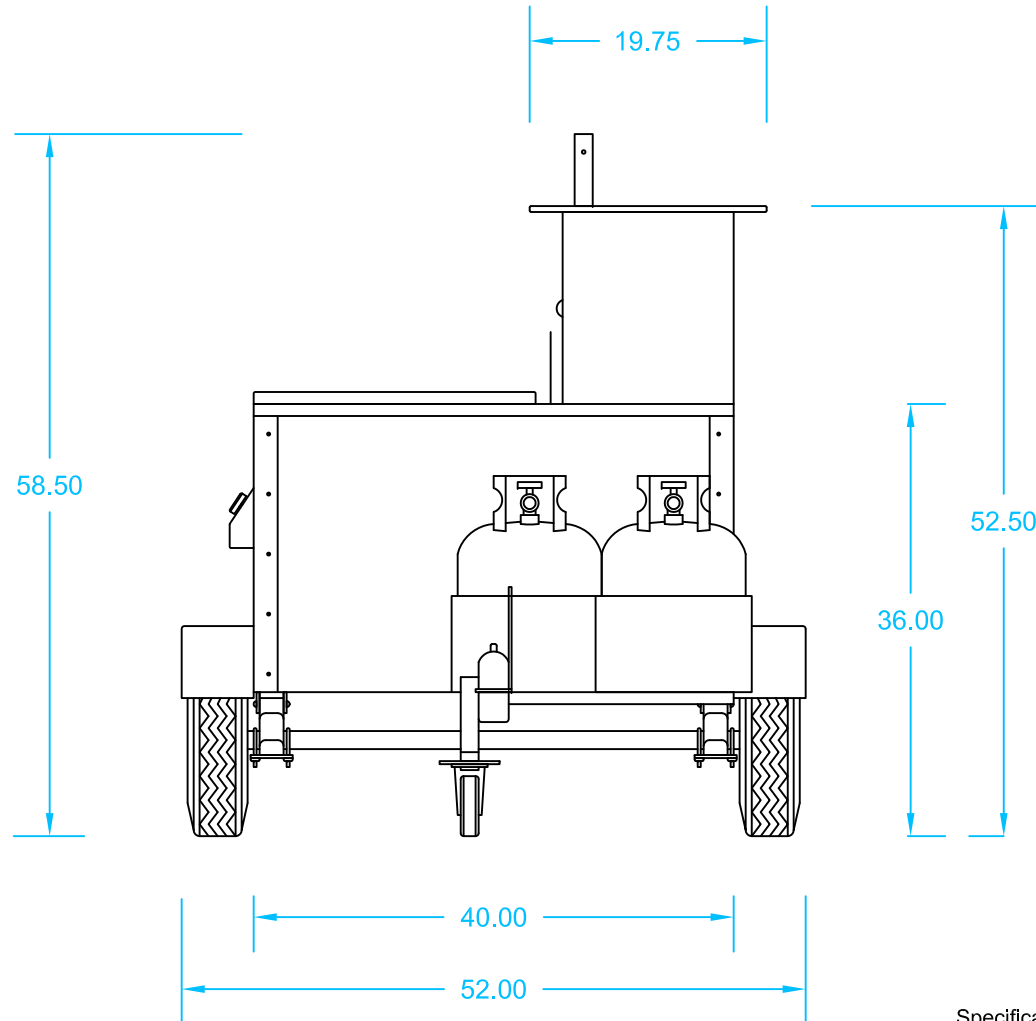

The Oceanside

Mobile Food Cart

DreamMaker

Home of the Ez-Lease - Call Today!

HOT DOG CARTS

1.800.408.1802

Front View

DreamMakerHotDogCarts.com