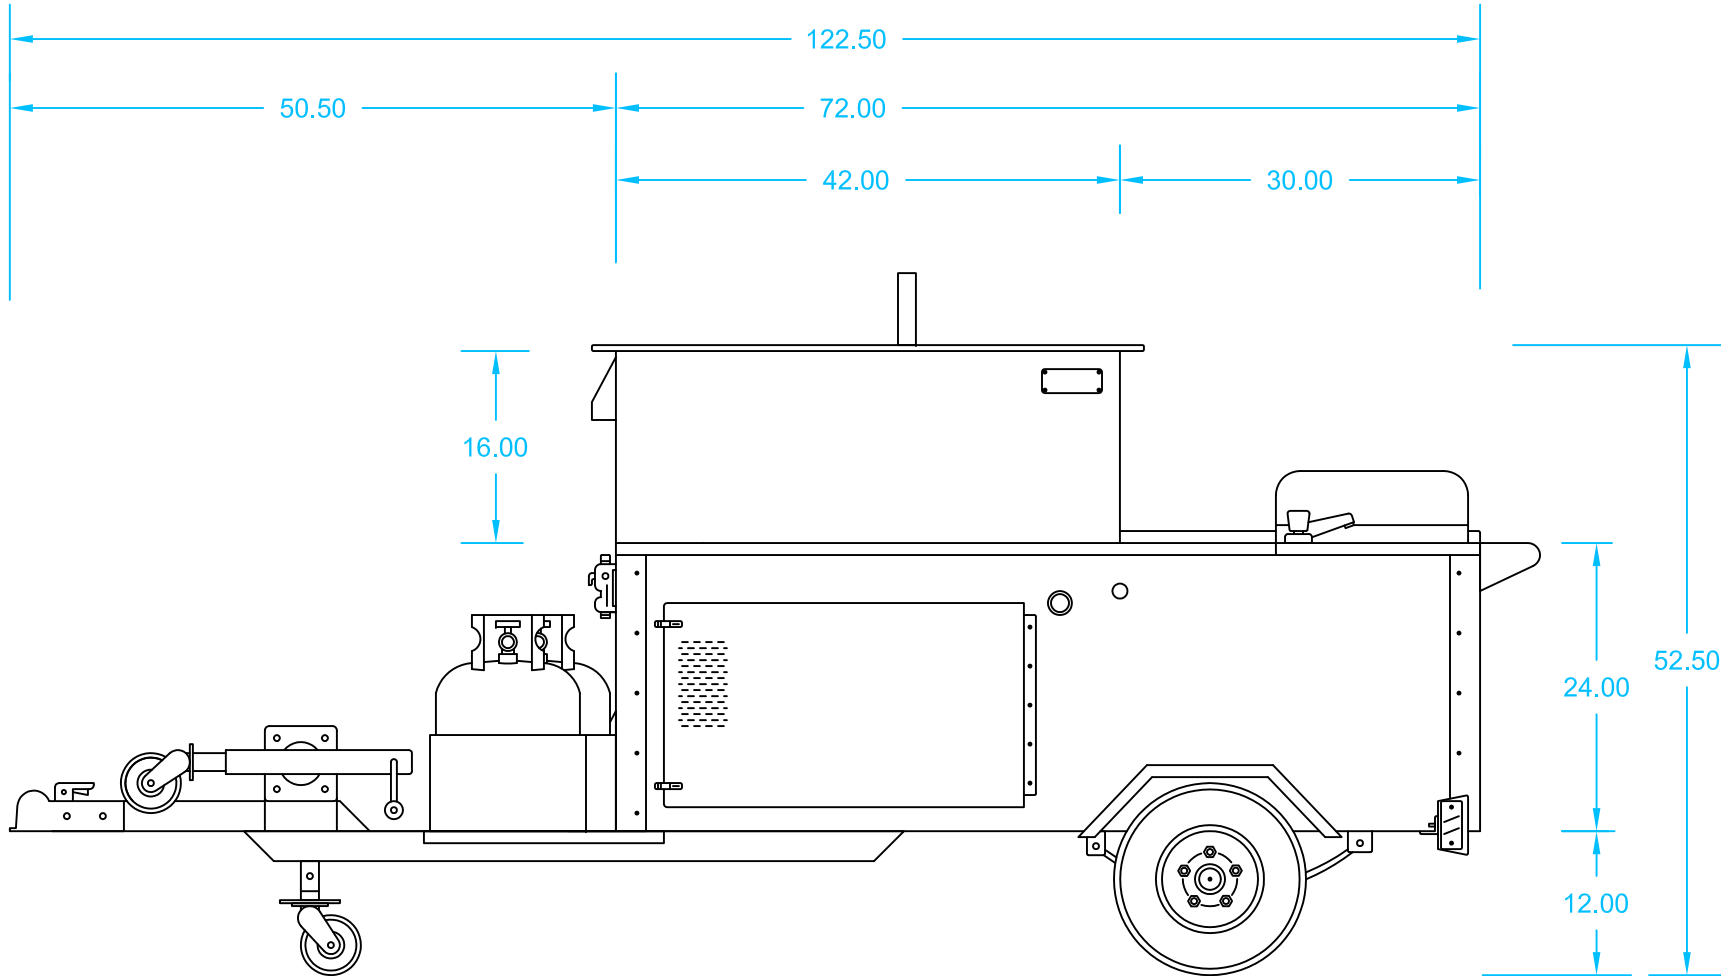

The Oceanside

Mobile Food Cart

DreamMaker

HOT DOG CARTS

Home of the Ez-Lease - Call Today!

1.800.408.1802

Left Side View

DreamMakerHotDogCarts.com