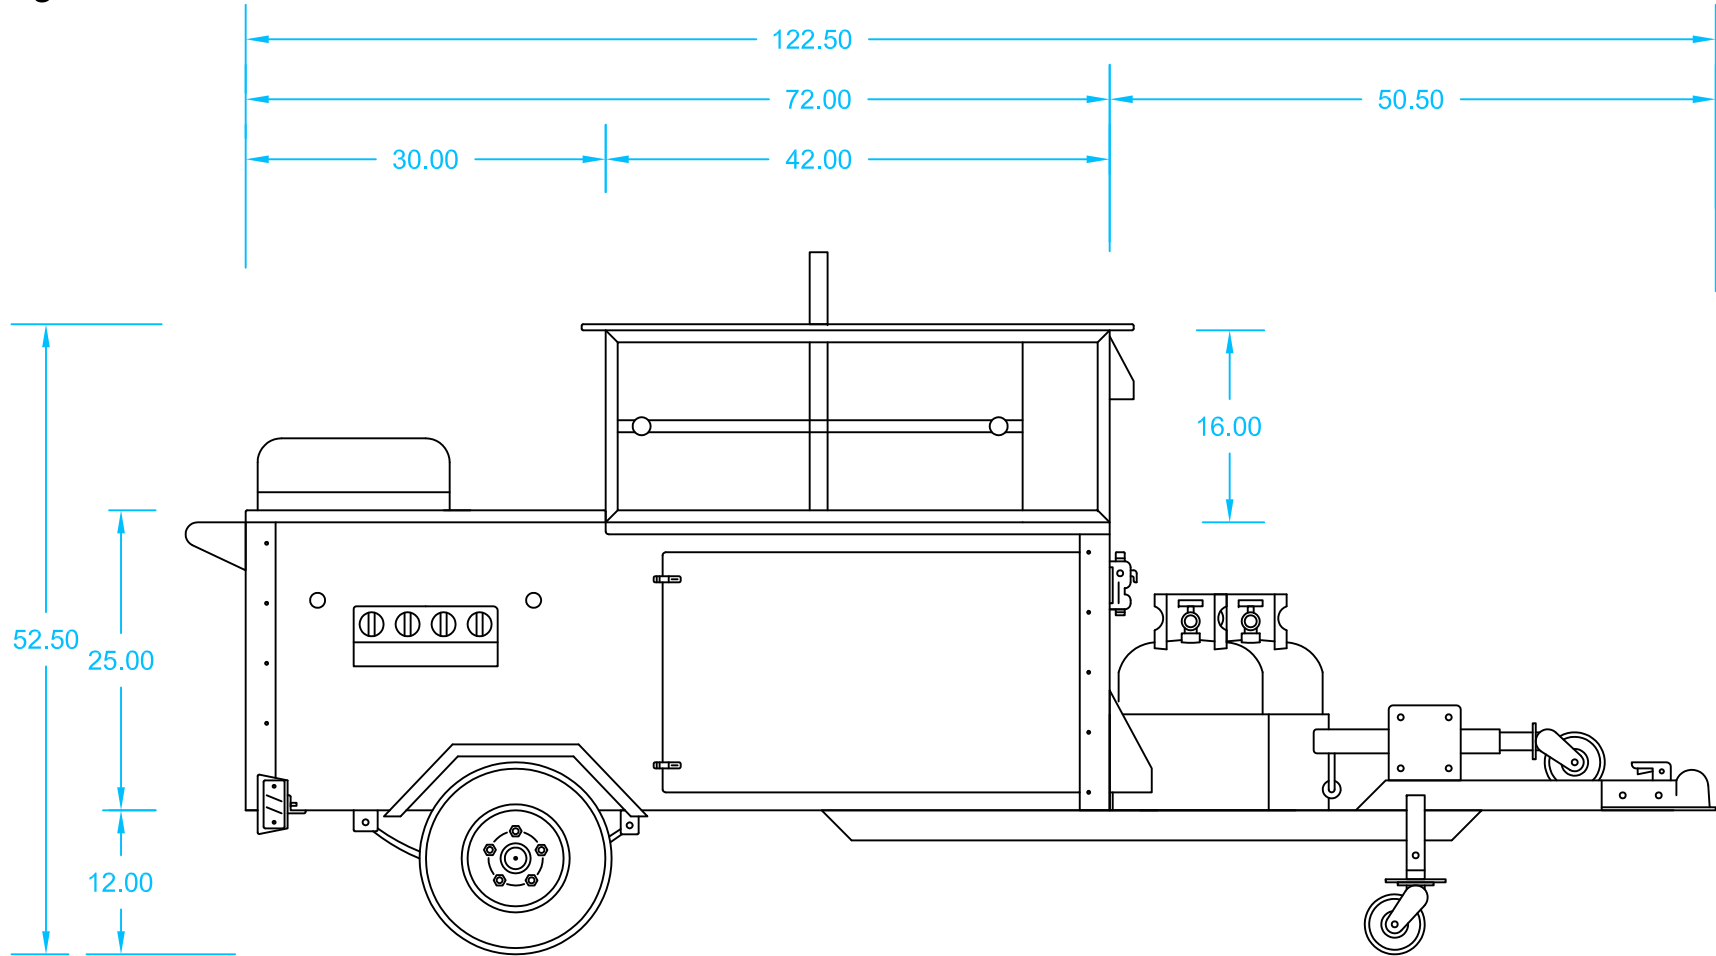

The Oceanside

Mobile Food Cart

DreamMaker

HOT DOG CARTS

Home of the Ez-Lease - Call Today!

1.800.408.1802

Right Side View

DreamMakerHotDogCarts.com