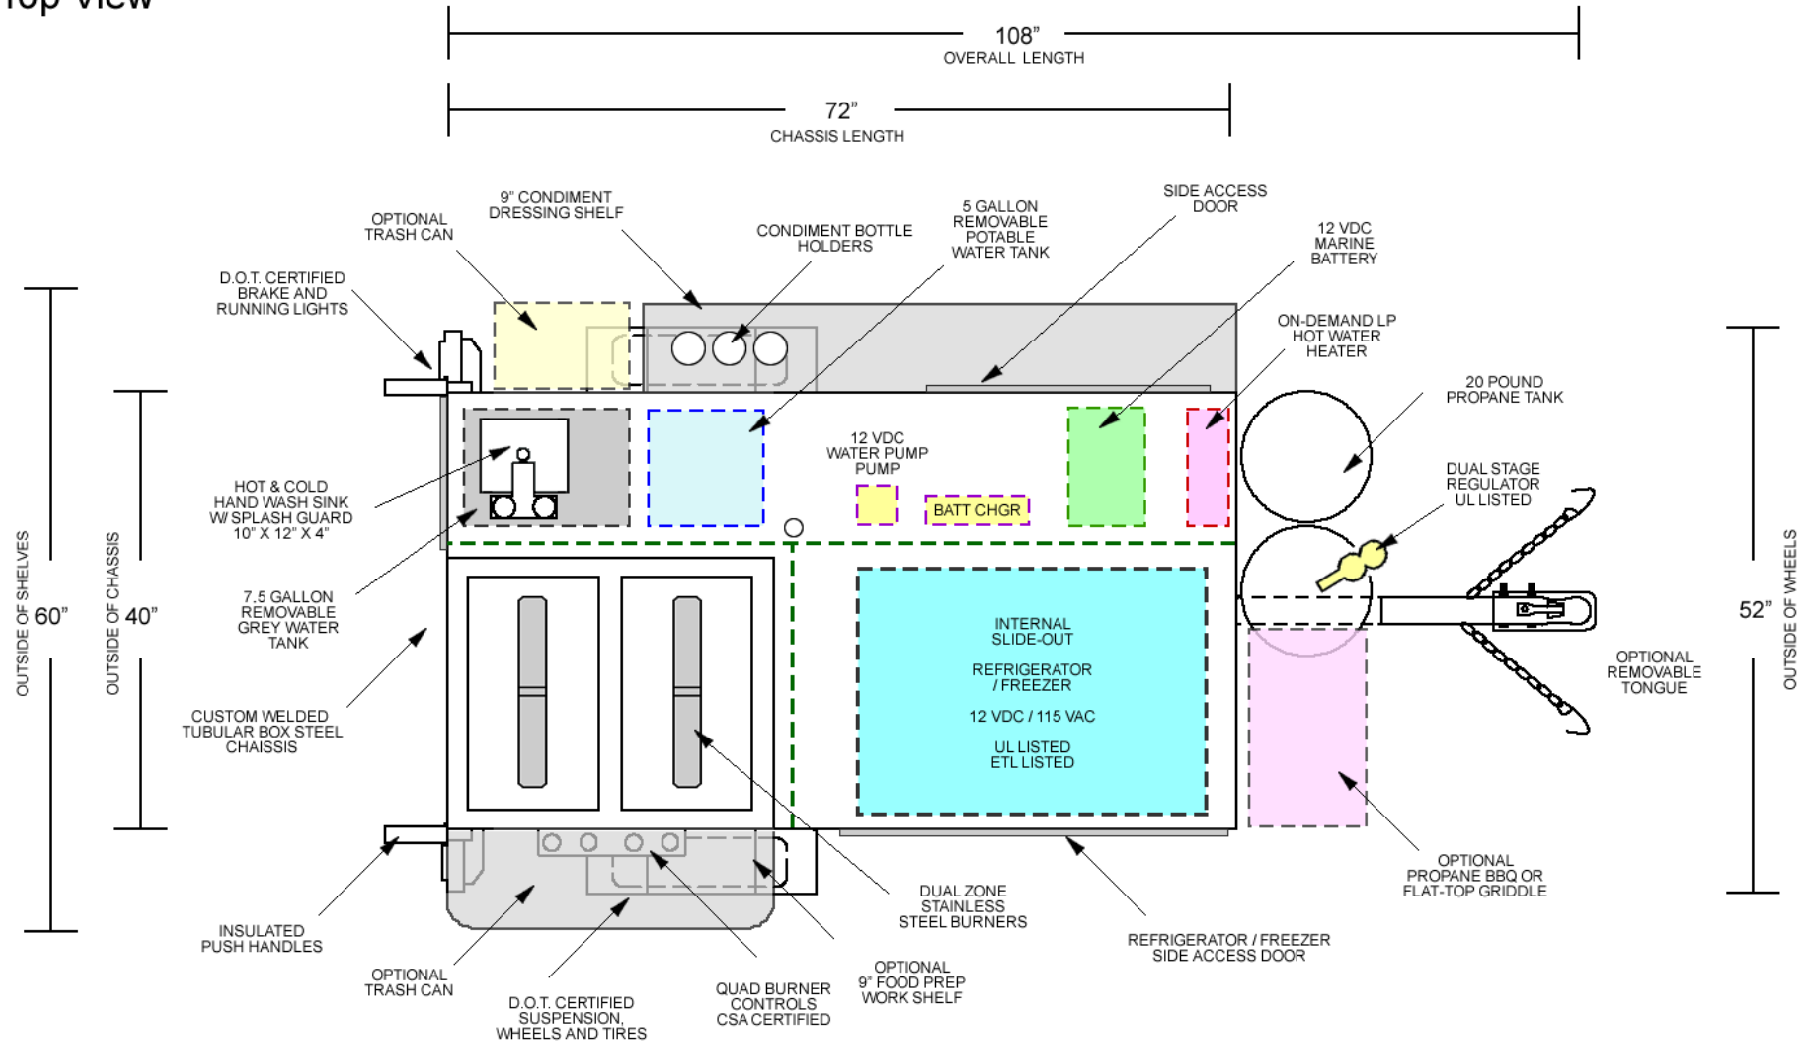

# DreamMaker

HOT DOG CARTS  
Home of the Ez-Lease - Call Today! 1.800.408.1802

## Top View

DreamMakerHotDogCarts.com

CSA AND UL LISTED  
LP GAS SYSTEM  
COMPONENTS

6 NSF CERTIFIED  
STAINLESS STEEL  
1/3 PANS WITH COVERS

CAPACITY FOR  
TWO FULL SIZE  
RESTAURANT PANS

Specifications subject to change without notice.  
Call to verify critical specifications if required.