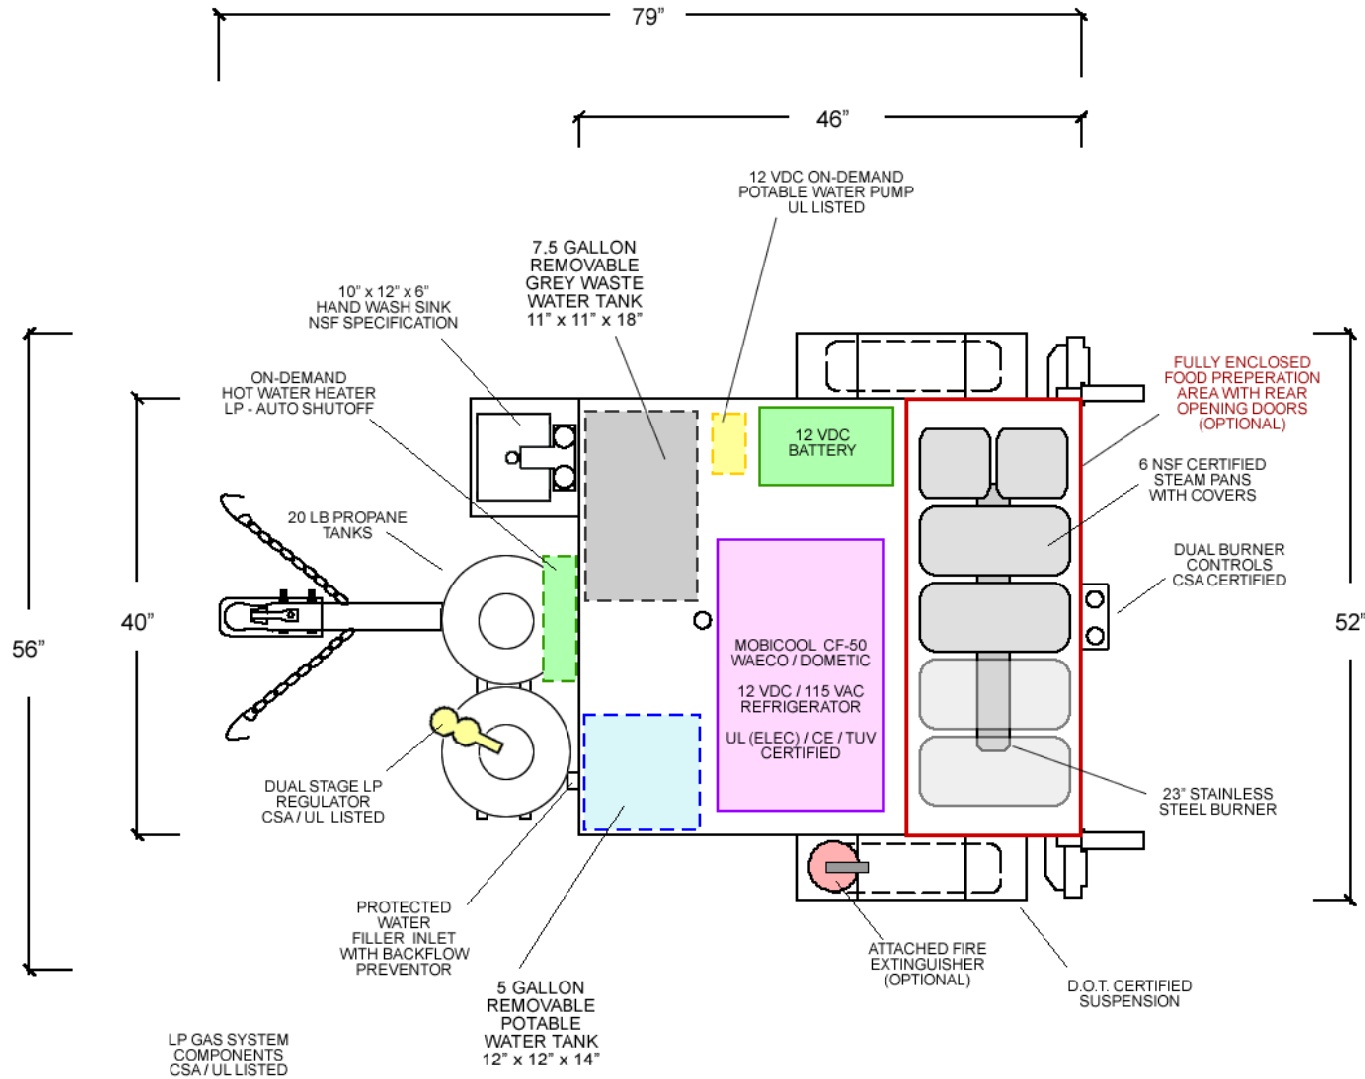

The Ventura Pro

Hot Dog Cart

DreamMaker HOT DOG CARTS

Home of the Ez-Lease - Call Today! 1.800.408.1802

Top View

DreamMakerHotDogCarts.com

Specifications subject to change without notice.
Call to verify critical specifications if required.