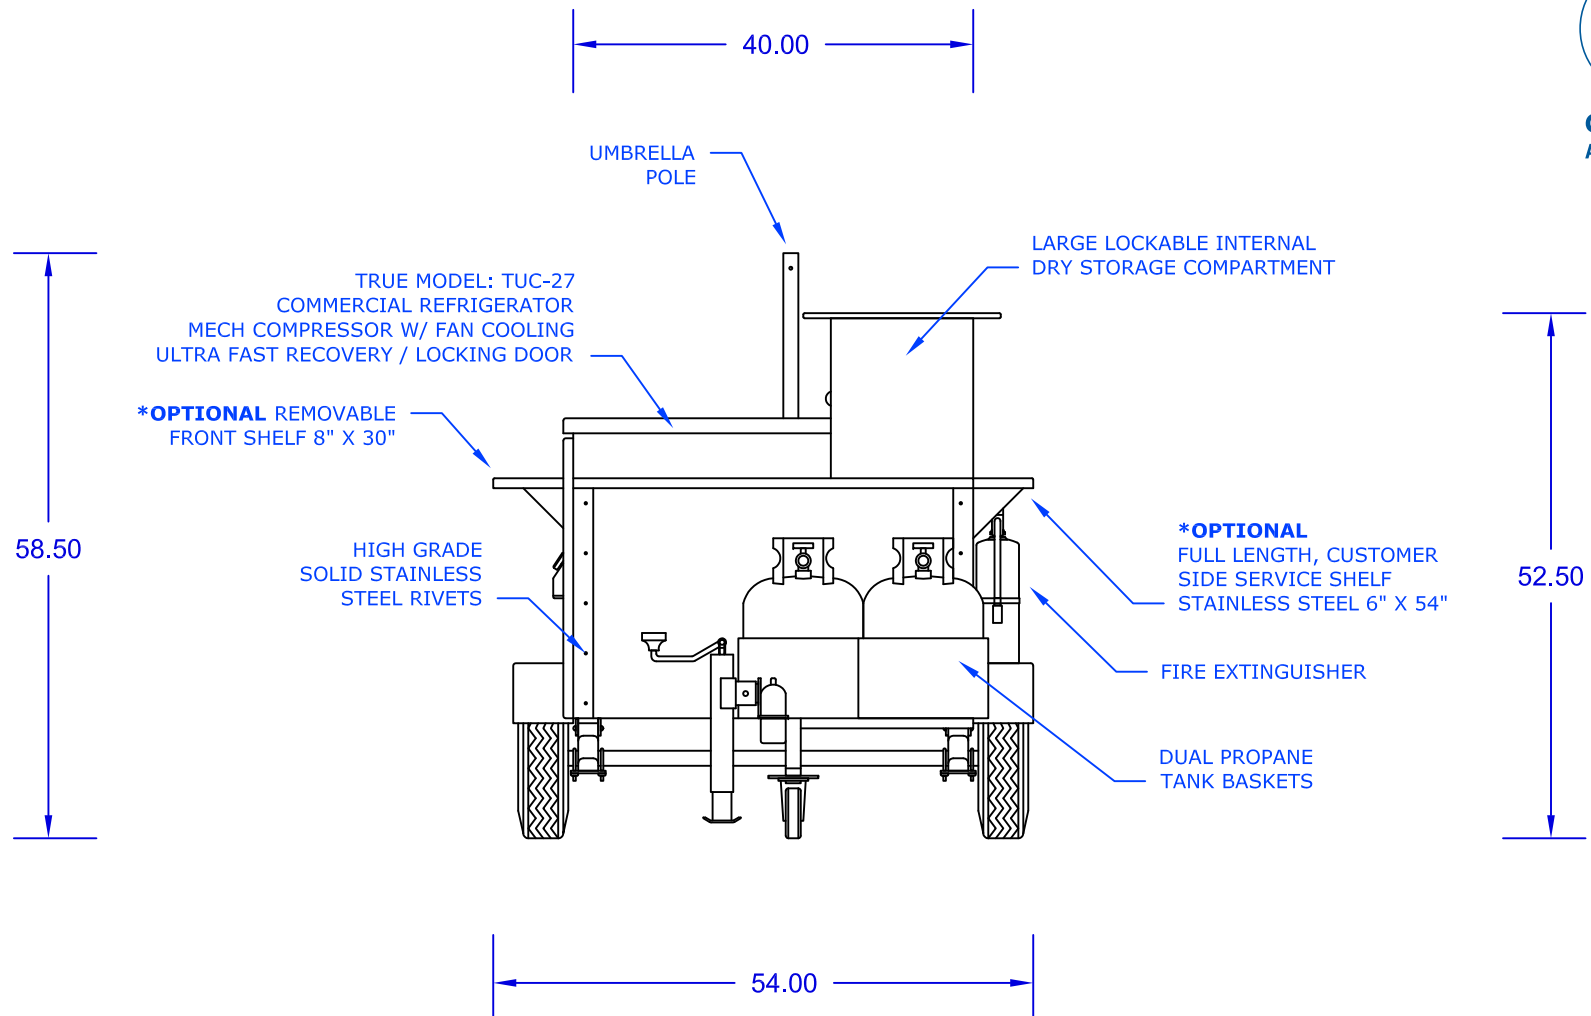

The Falcon Mobile Food Cart

Model: FALCON-10 NSF / ANSI 59

DreamMaker HOT DOG CARTS

Home of the Ez-Lease - Call Today! **1.800.408.1802**

Front View

DreamMakerHotDogCarts.com

Specifications subject to change without notice.
Call to verify critical specifications if required.