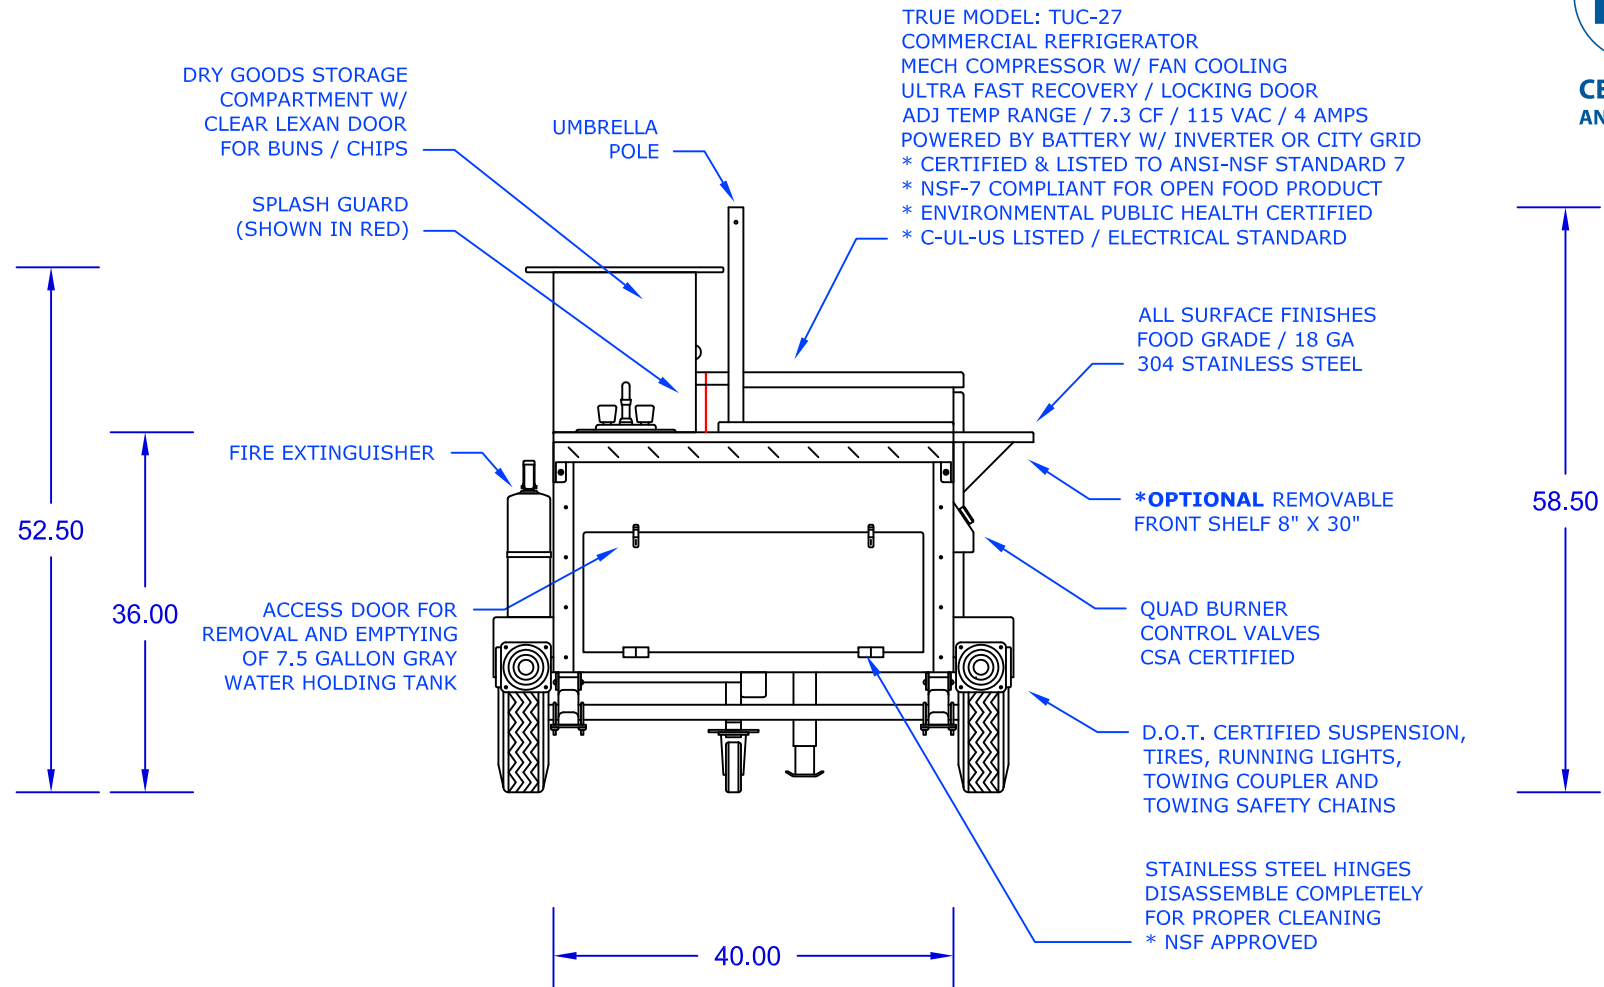

The Falcon Mobile Food Cart

Model: FALCON-10 NSF / ANSI 59

DreamMaker HOT DOG CARTS

Home of the Ez-Lease - Call Today!

1.800.408.1802

Rear View

DreamMakerHotDogCarts.com

Specifications subject to change without notice.
Call to verify critical specifications if required.