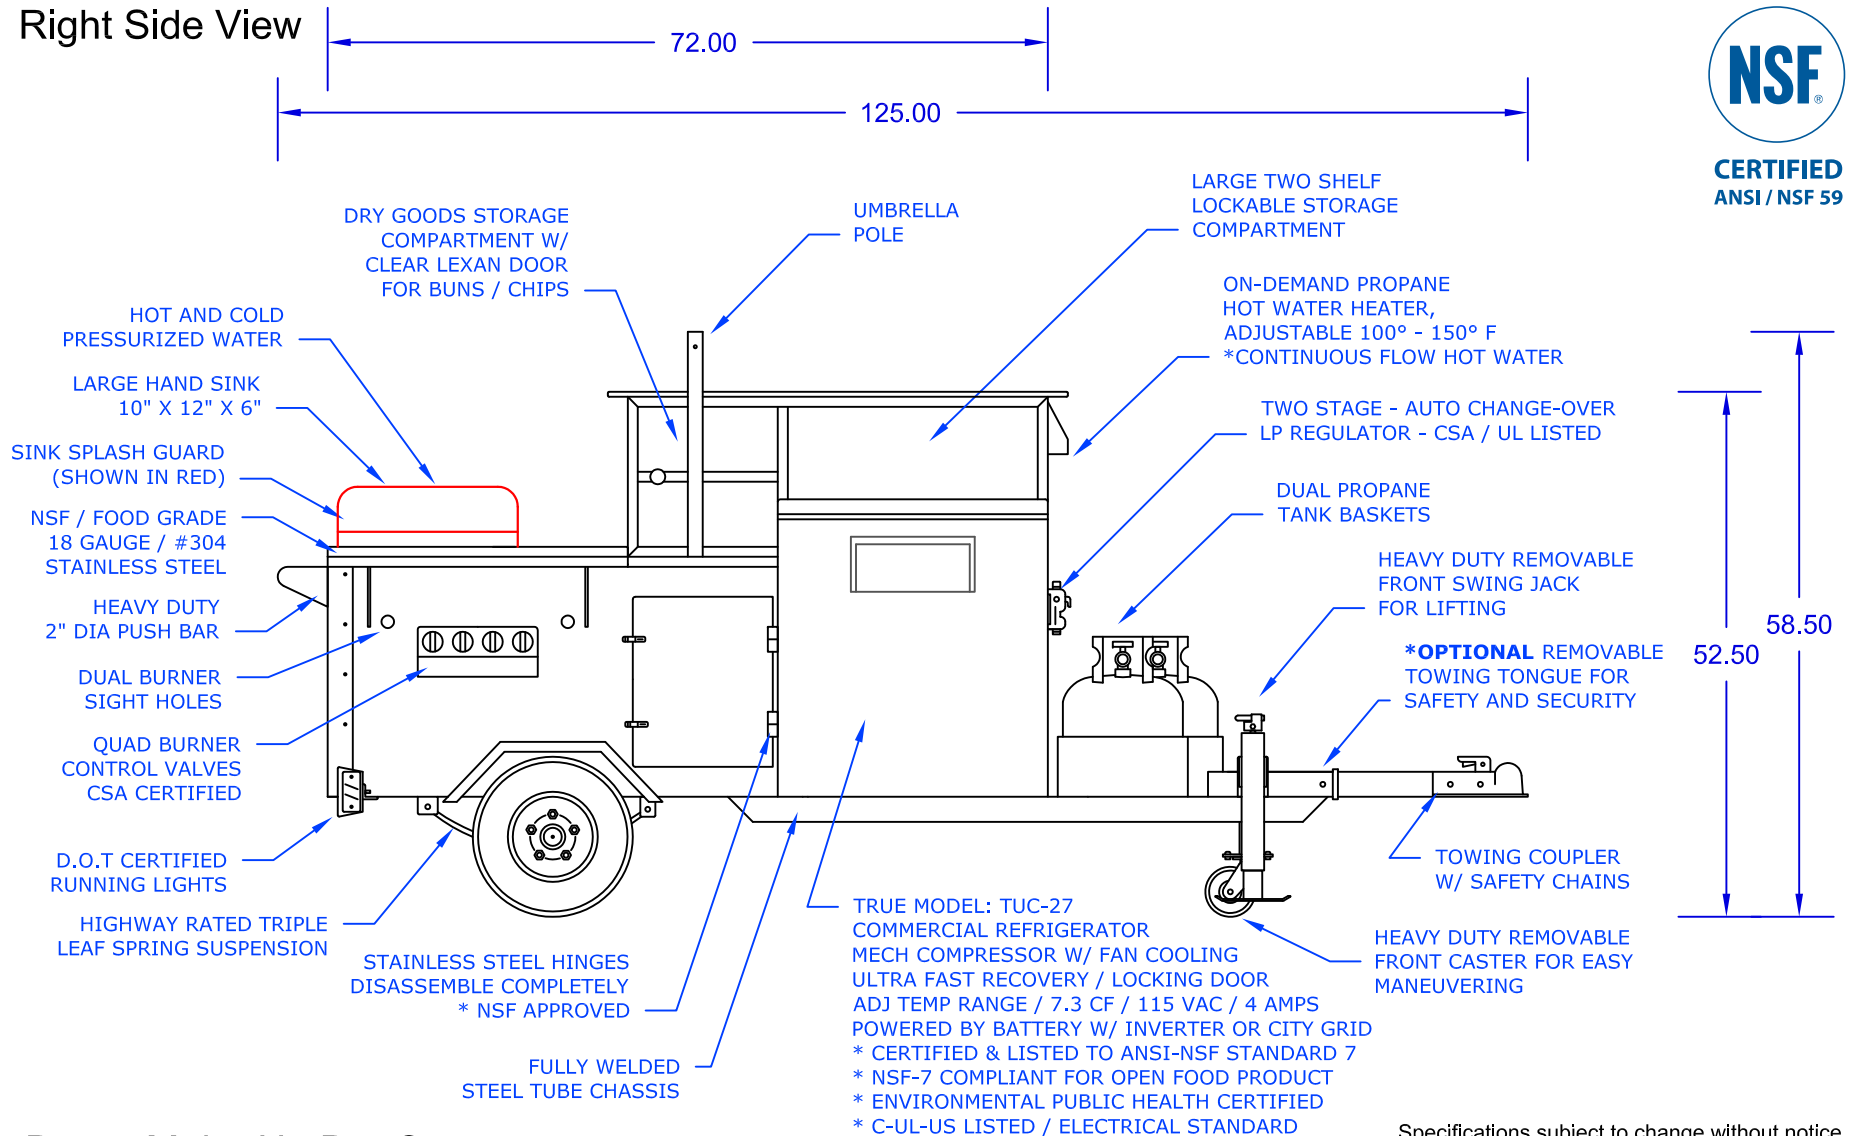

The Falcon Mobile Food Cart

Model: FALCON-10 NSF / ANSI 59

DreamMaker HOT DOG CARTS

Home of the Ez-Lease - Call Today!

1.800.408.1802

Right Side View

DreamMakerHotDogCarts.com

Specifications subject to change without notice.
Call to verify critical specifications if required.