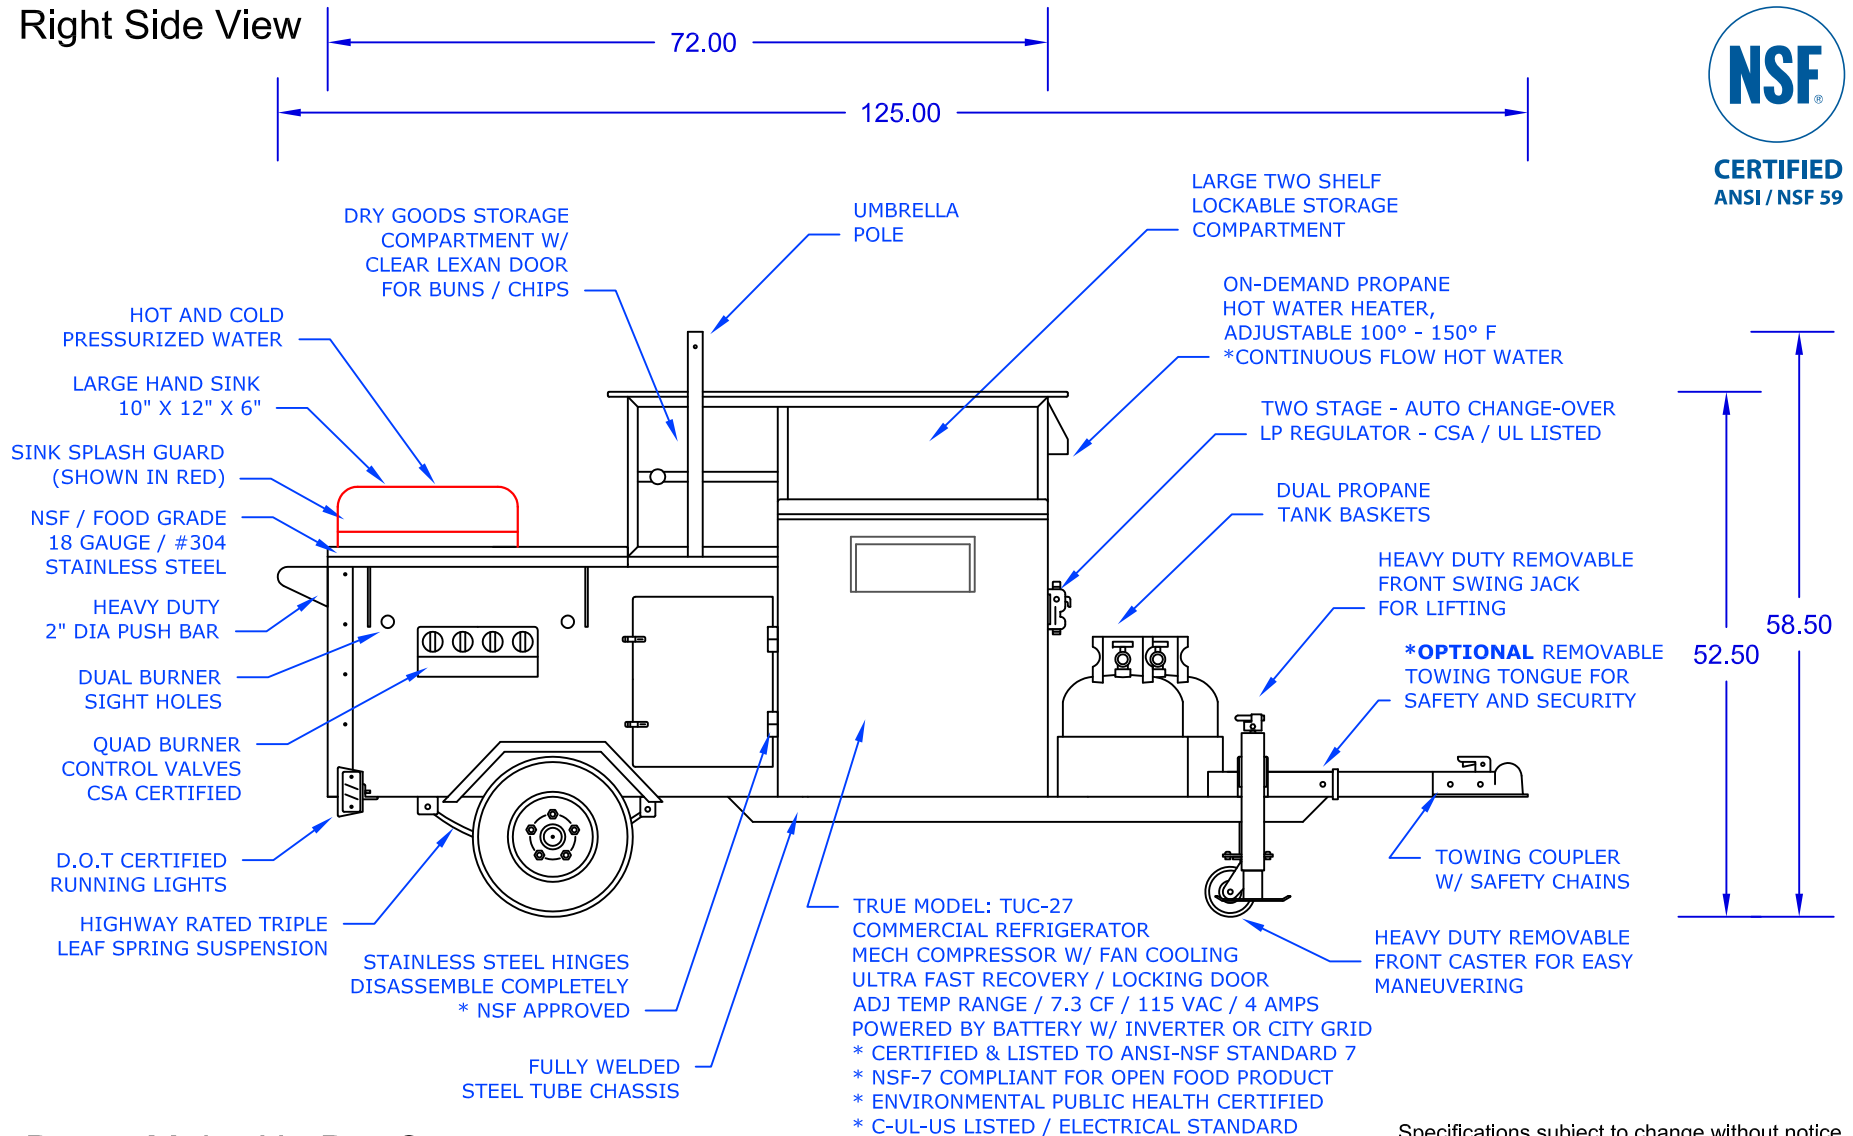

The Falcon Mobile Food Cart

Model: FALCON-10 NSF / ANSI 59

DreamMaker HOT DOG CARTS

Home of the Ez-Lease - Call Today!

1.800.408.1802

Right Side View

DreamMakerHotDogCarts.com

Specifications subject to change without notice.
Call to verify critical specifications if required.

The Falcon Mobile Food Cart

Model: FALCON-10 NSF / ANSI 59

DreamMaker HOT DOG CARTS

Home of the Ez-Lease - Call Today! **1.800.408.1802**

Left Side View

CERTIFIED
ANSI / NSF 59

DreamMakerHotDogCarts.com

Specifications subject to change without notice.
Call to verify critical specifications if required.

The Falcon Mobile Food Cart

Model: FALCON-10 NSF / ANSI 59

DreamMaker HOT DOG CARTS

Home of the Ez-Lease - Call Today! **1.800.408.1802**

Rear View

The Falcon Mobile Food Cart

Model: FALCON-10 NSF / ANSI 59