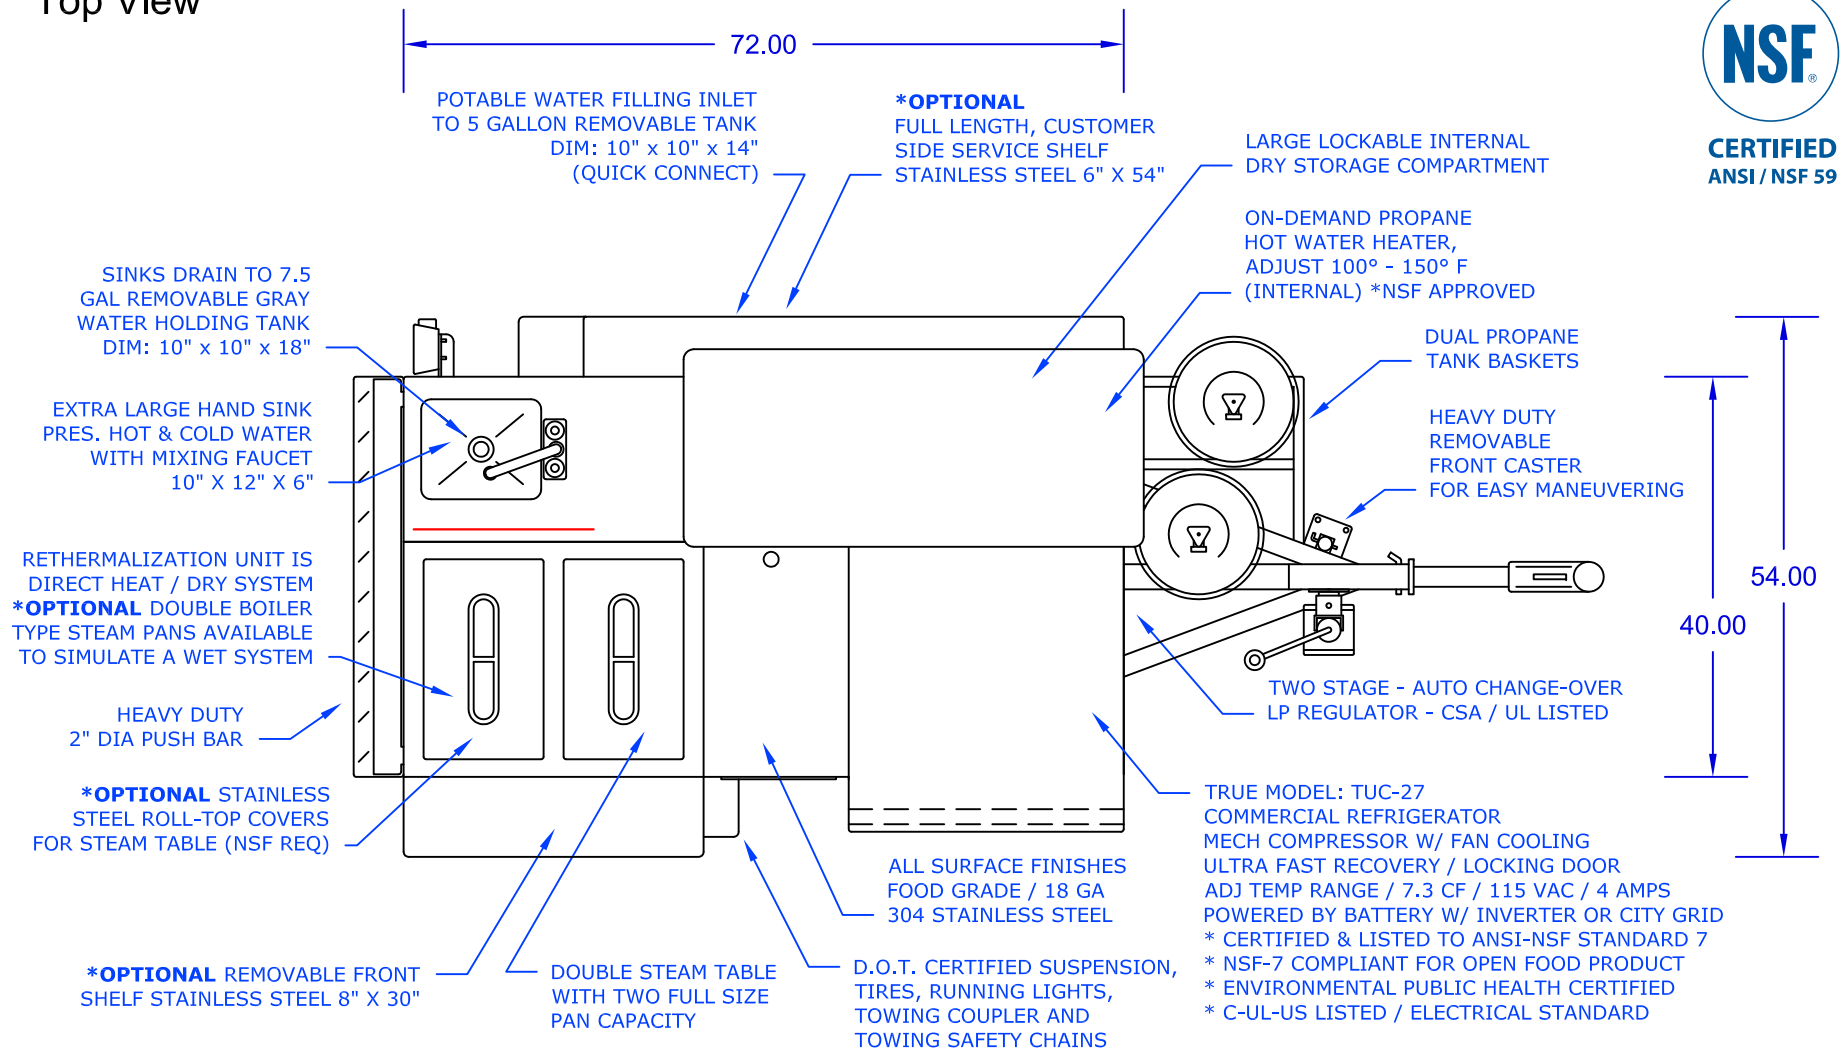

The Falcon Mobile Food Cart

Model: FALCON-10 NSF / ANSI 59

DreamMaker HOT DOG CARTS

Home of the Ez-Lease - Call Today! **1.800.408.1802**

Top View

DreamMakerHotDogCarts.com

Specifications subject to change without notice.
Call to verify critical specifications if required.

The Falcon Mobile Food Cart

Model: FALCON-10 NSF / ANSI 59

DreamMaker HOT DOG CARTS

Home of the Ez-Lease - Call Today!

1.800.408.1802

Right Side View

DreamMakerHotDogCarts.com

Specifications subject to change without notice.
Call to verify critical specifications if required.

The Falcon Mobile Food Cart

Model: FALCON-10 NSF / ANSI 59

DreamMaker HOT DOG CARTS

Home of the Ez-Lease - Call Today! **1.800.408.1802**

Left Side View

CERTIFIED
ANSI / NSF 59

DreamMakerHotDogCarts.com

Specifications subject to change without notice.
Call to verify critical specifications if required.