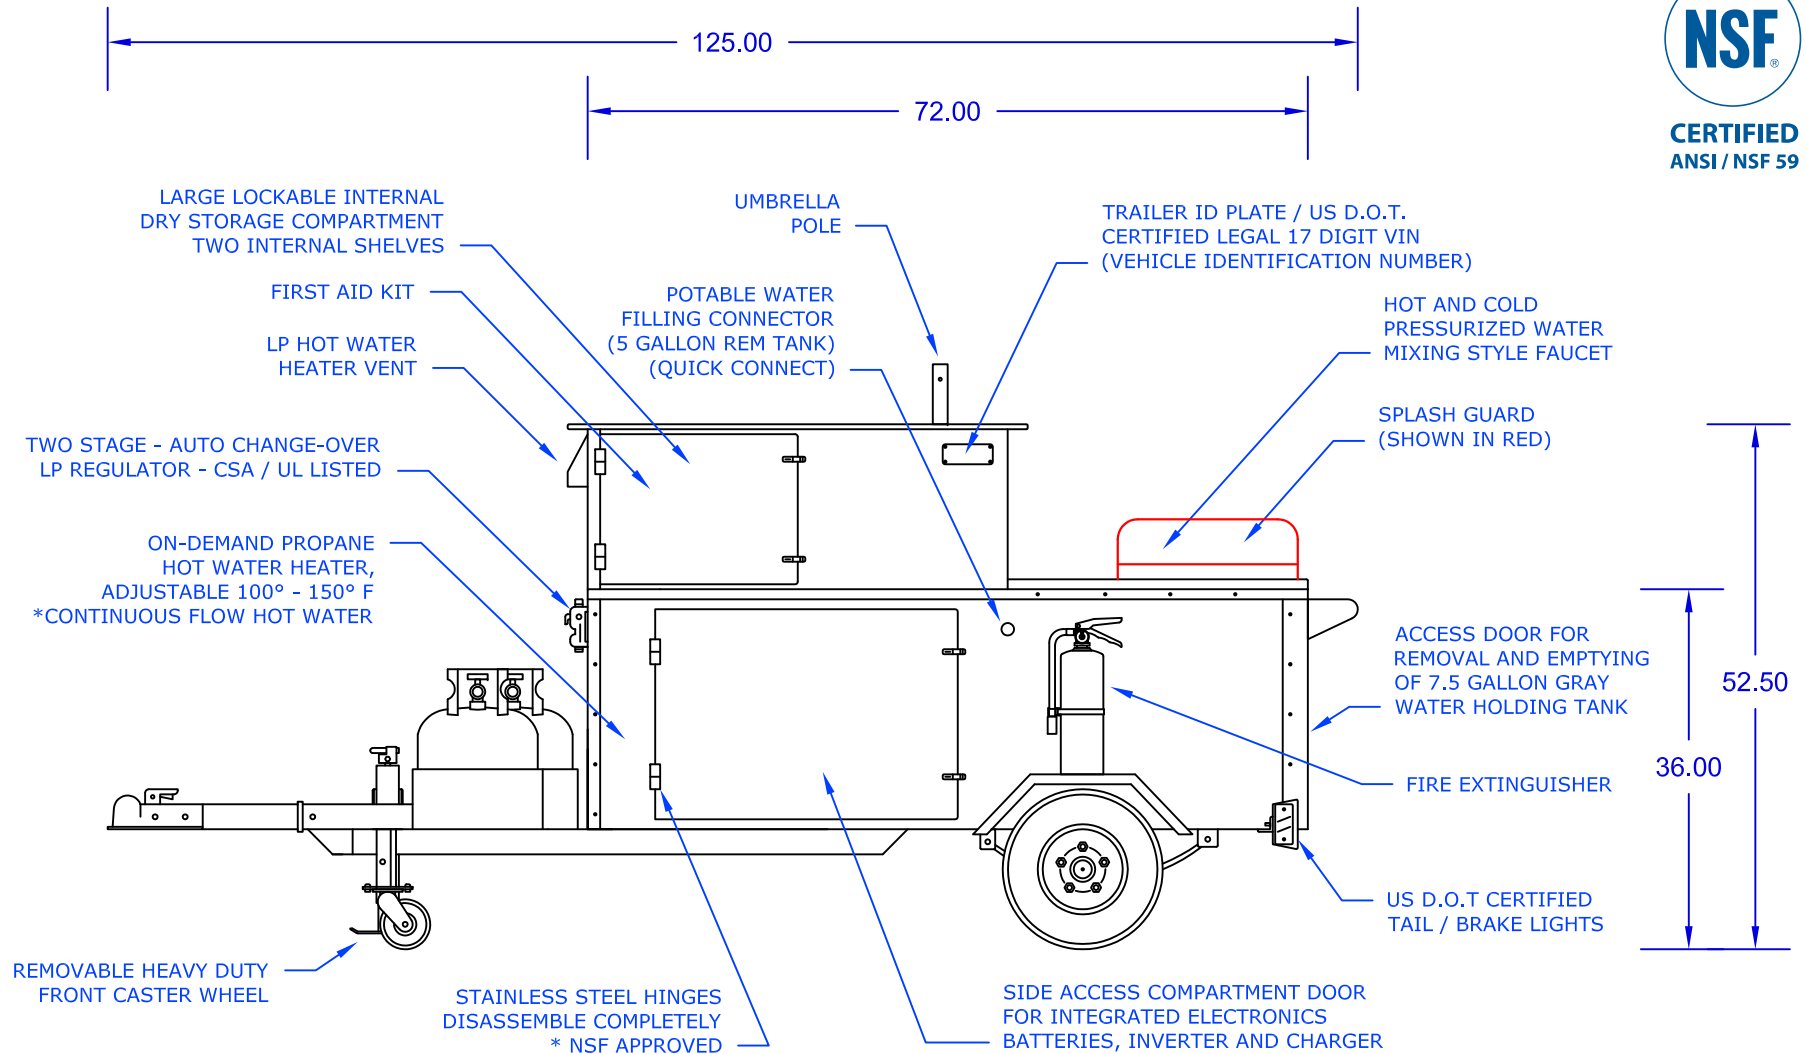

The Falcon Mobile Food Cart

Model: FALCON-10 NSF / ANSI 59

DreamMaker HOT DOG CARTS

Home of the Ez-Lease - Call Today! **1.800.408.1802**

Left Side View

CERTIFIED
ANSI / NSF 59

DreamMakerHotDogCarts.com

Specifications subject to change without notice.
Call to verify critical specifications if required.