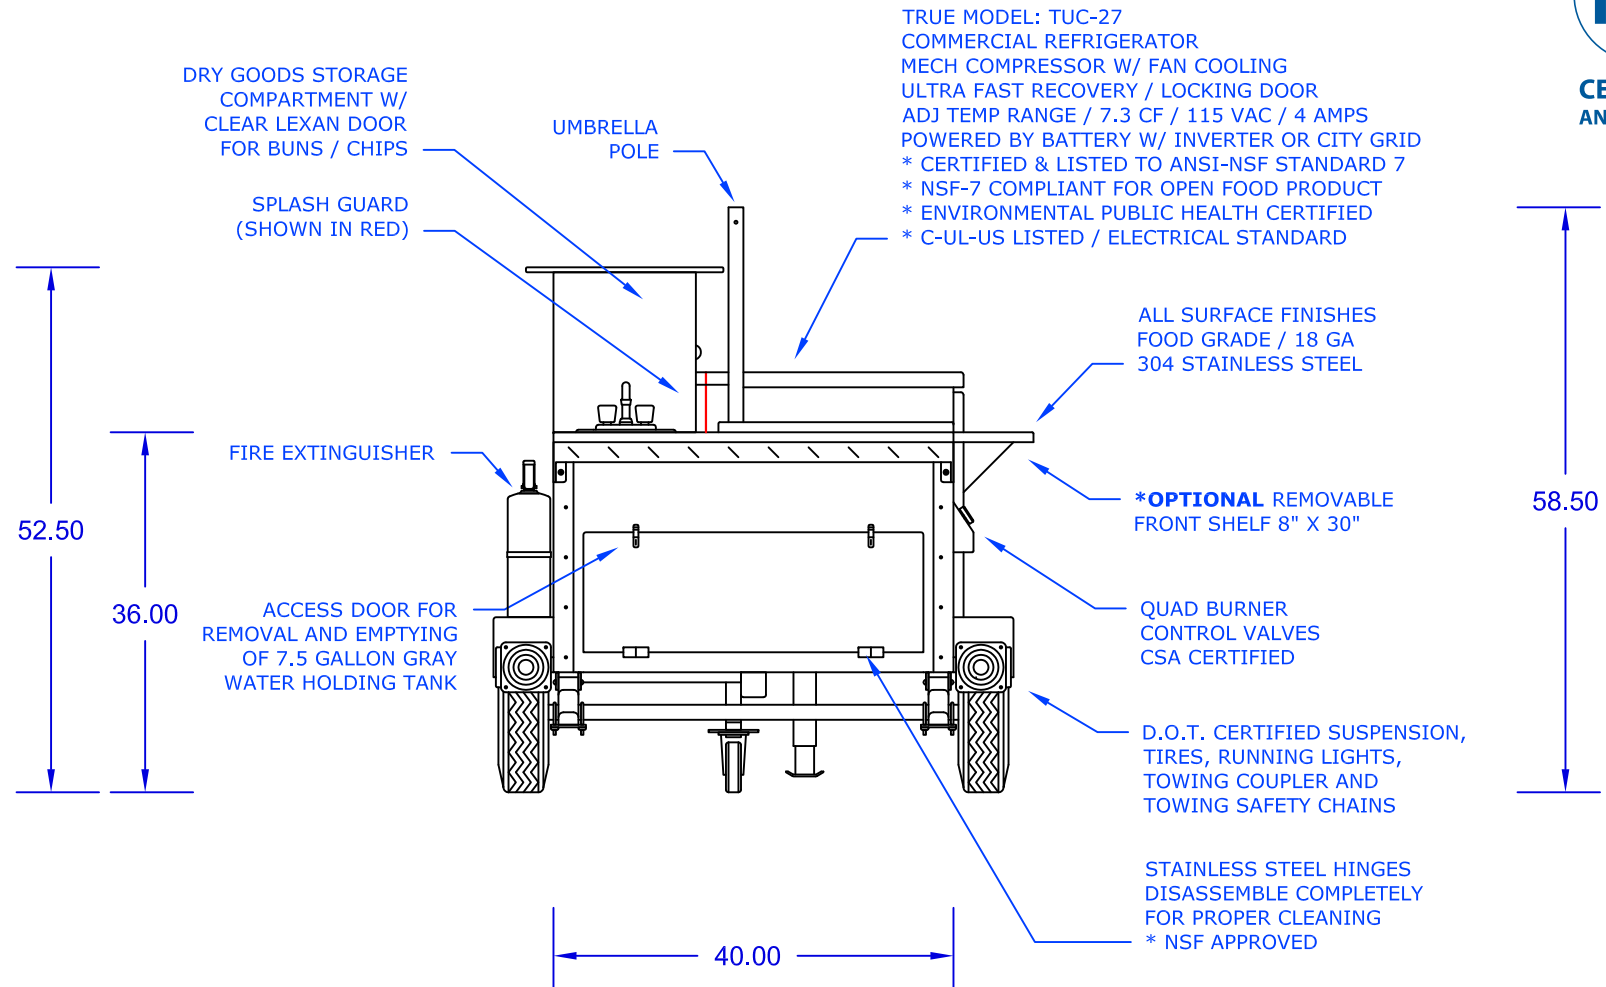

The Falcon Mobile Food Cart

Model: FALCON-10 NSF / ANSI 59

DreamMaker HOT DOG CARTS

Home of the Ez-Lease - Call Today! **1.800.408.1802**

Left Side View

CERTIFIED
ANSI / NSF 59

DreamMakerHotDogCarts.com

Specifications subject to change without notice.
Call to verify critical specifications if required.

The Falcon Mobile Food Cart

Model: FALCON-10 NSF / ANSI 59

DreamMaker HOT DOG CARTS

Home of the Ez-Lease - Call Today! **1.800.408.1802**

Rear View

The Falcon Mobile Food Cart

Model: FALCON-10 NSF / ANSI 59