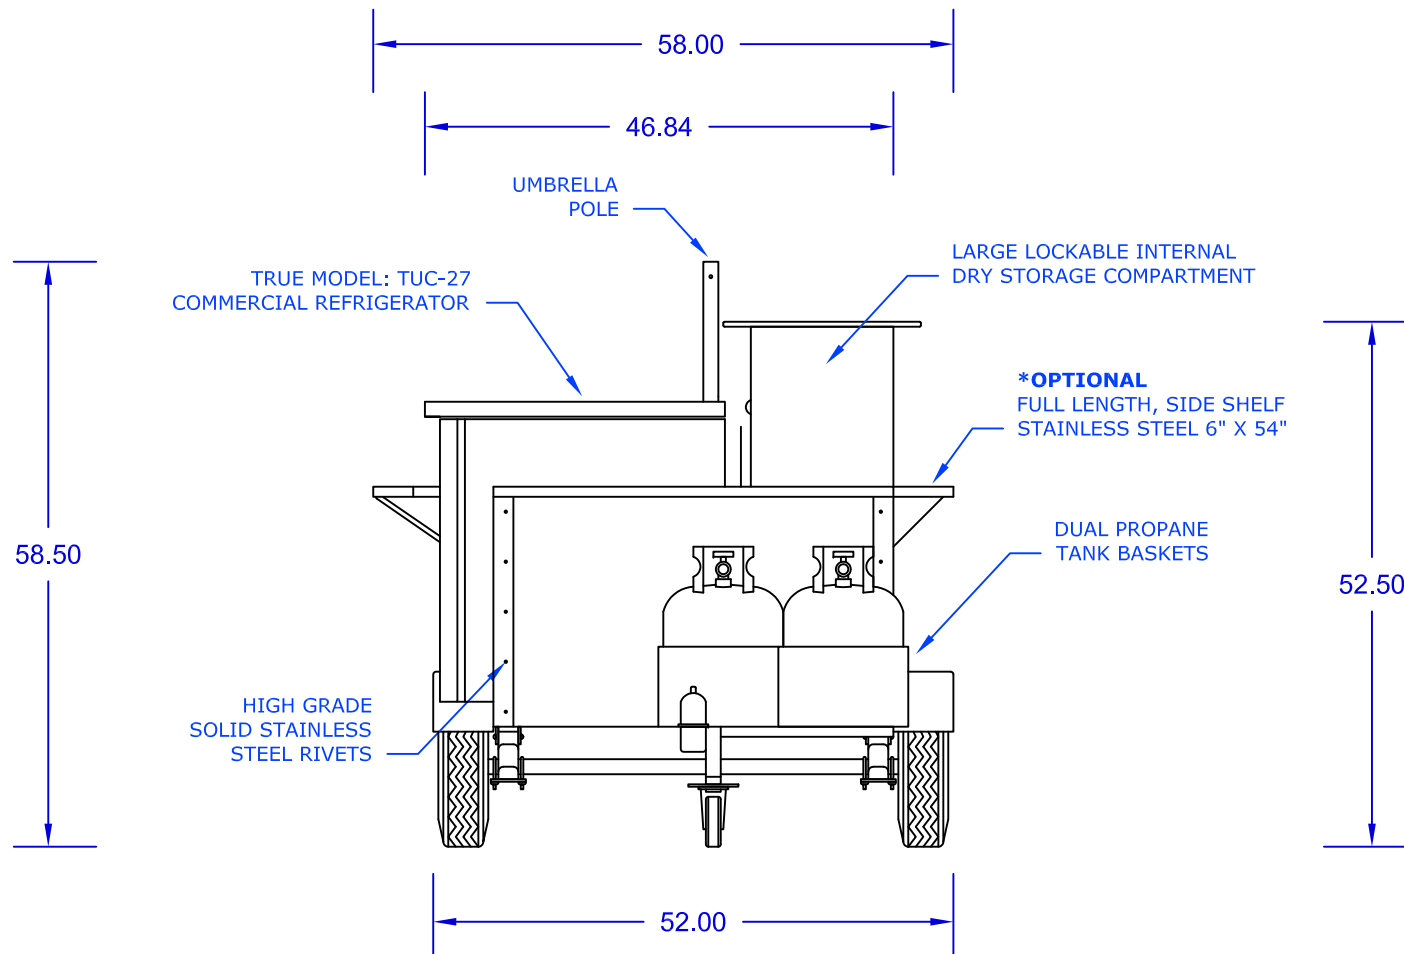

Model: FALCON-ST

Home of the Ez-Lease - Call Today!

1.800.408.1802

Front View

DreamMakerHotDogCarts.com

Specifications subject to change without notice.
Call to verify critical specifications if required.