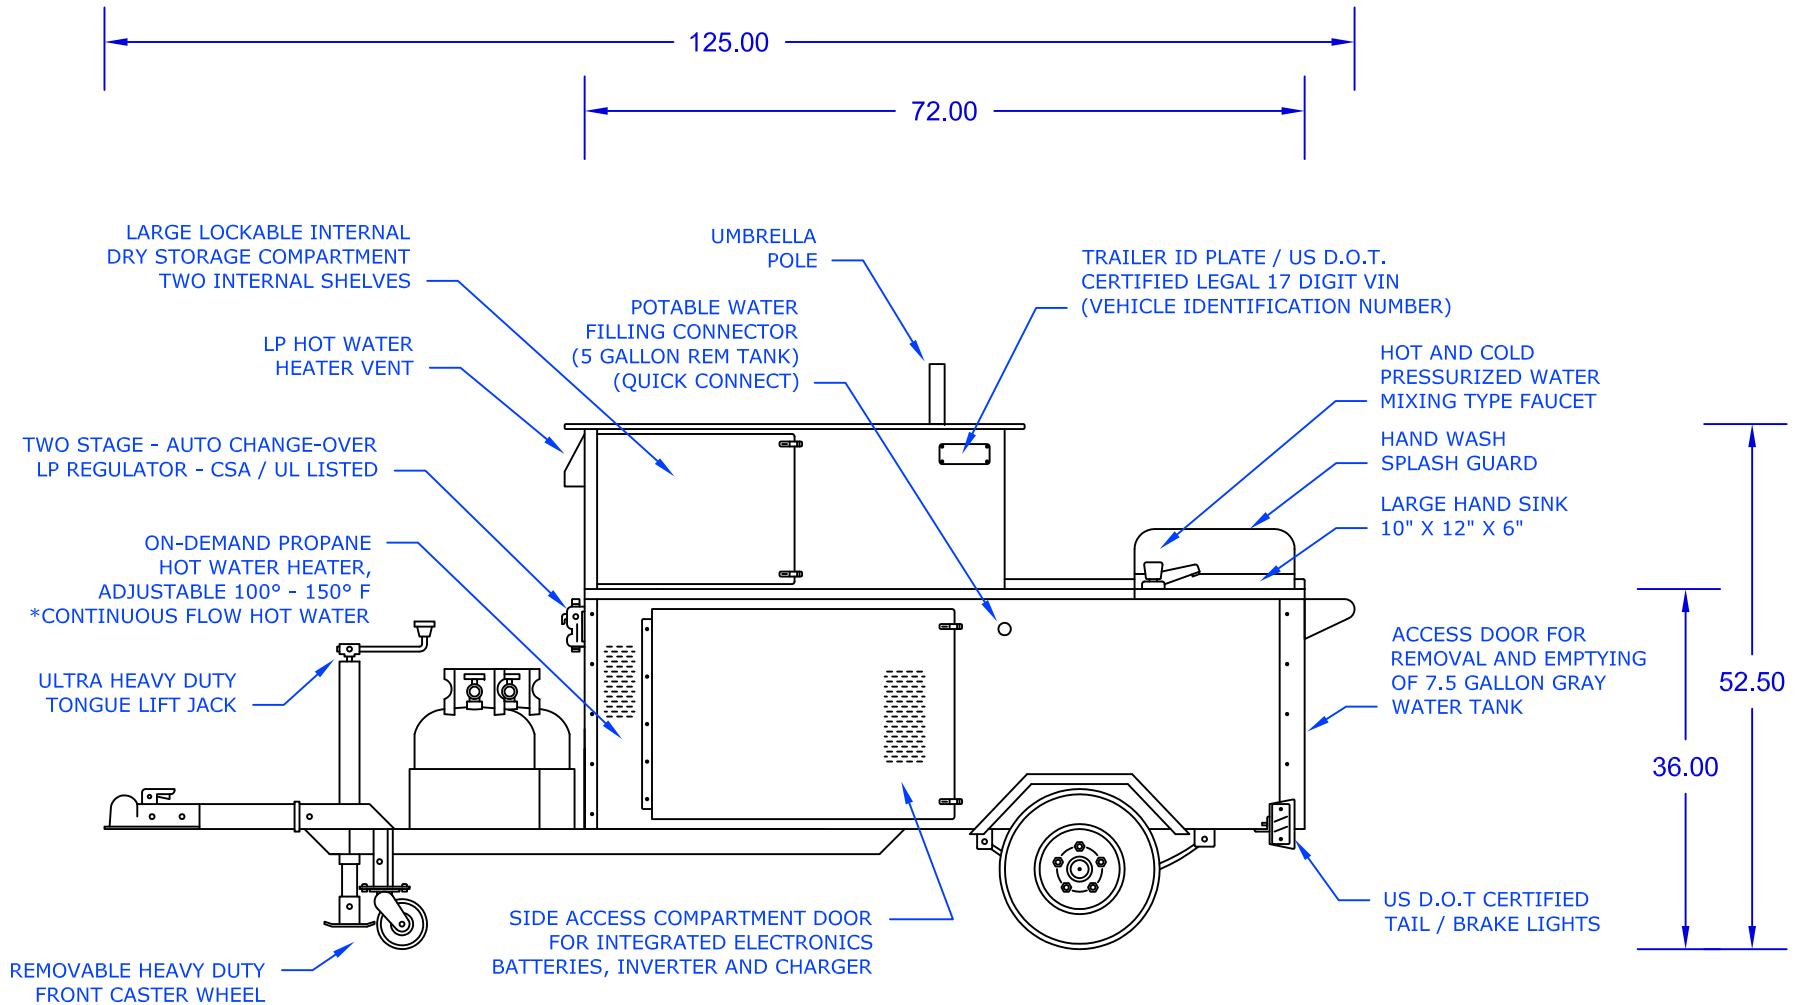

The Falcon Mobile Food Cart

DreamMaker HOT DOG CARTS

Model: FALCON-ST

Home of the Ez-Lease - Call Today!

1.800.408.1802

Left Side View

DreamMakerHotDogCarts.com

Specifications subject to change without notice.
Call to verify critical specifications if required.