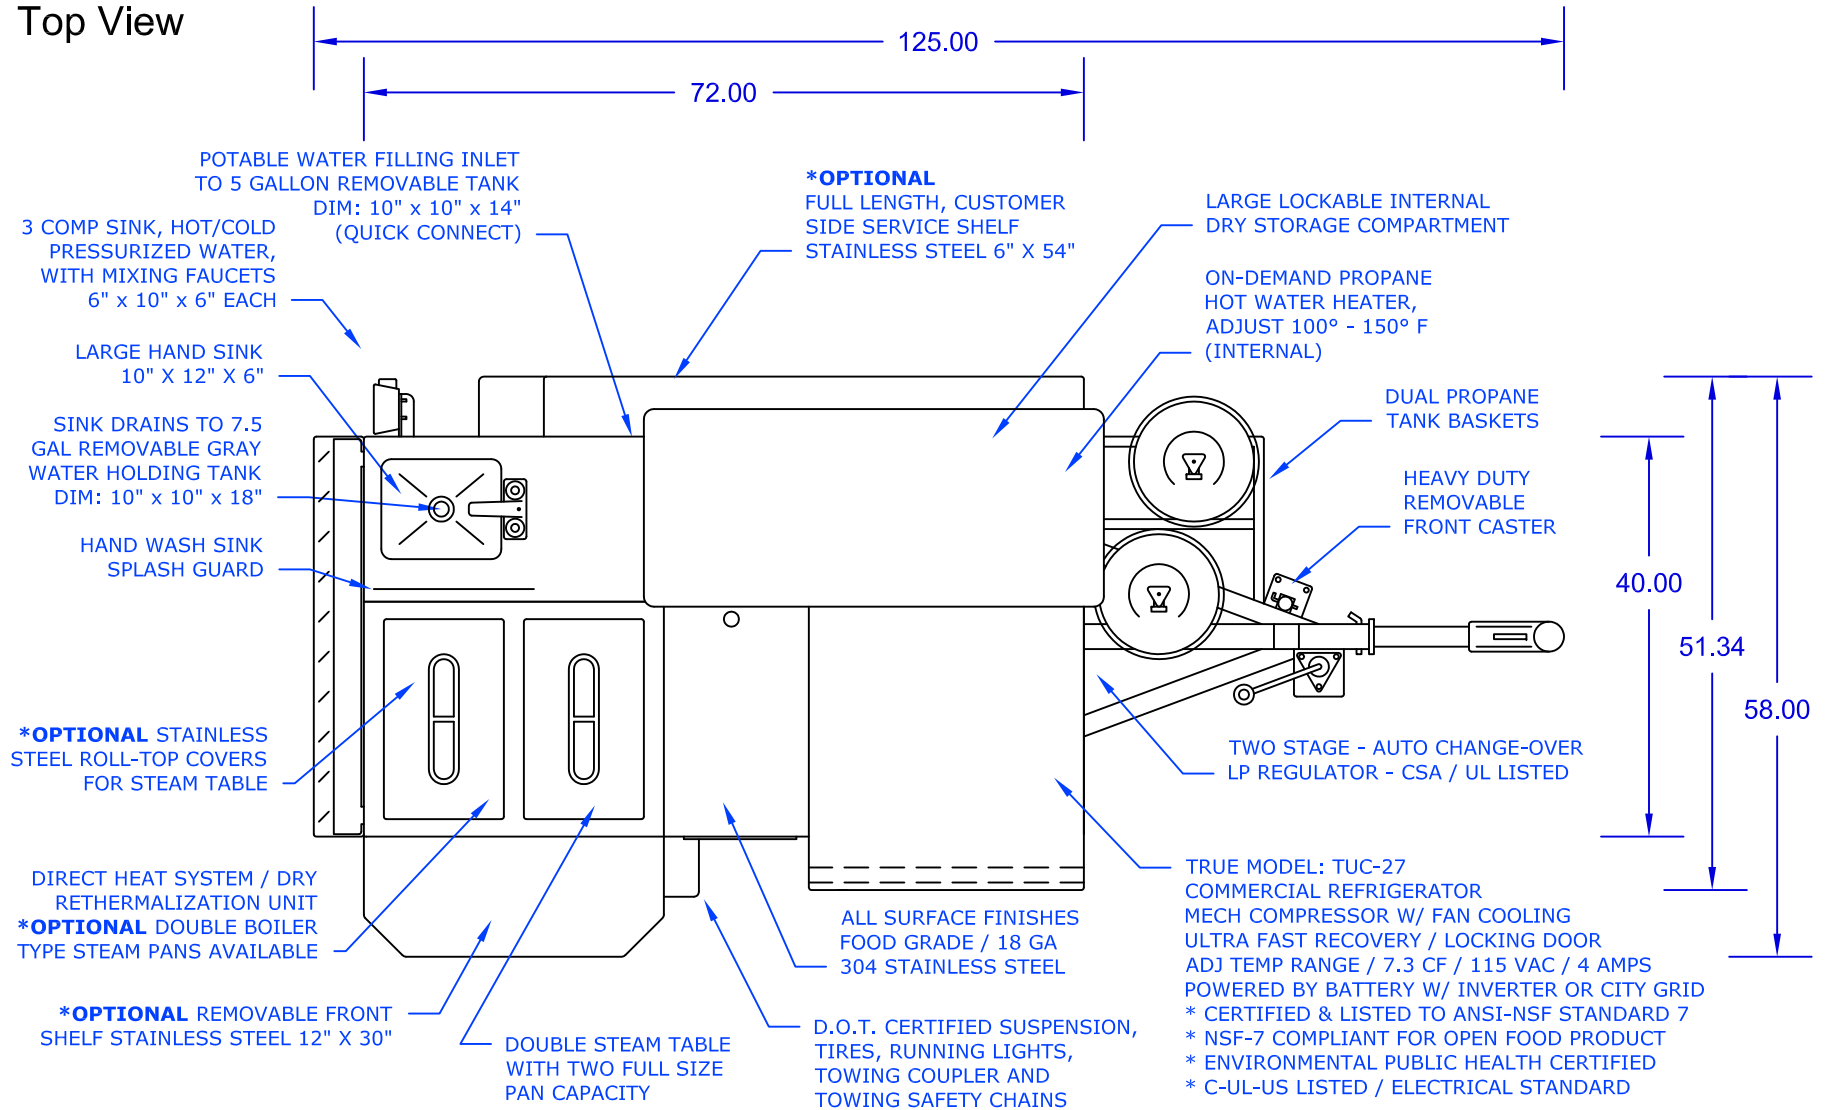

The Falcon Mobile Food Cart

DreamMaker HOT DOG CARTS

Model: FALCON-ST

Home of the Ez-Lease - Call Today!

1.800.408.1802

Top View

DreamMakerHotDogCarts.com

Specifications subject to change without notice.
Call to verify critical specifications if required.