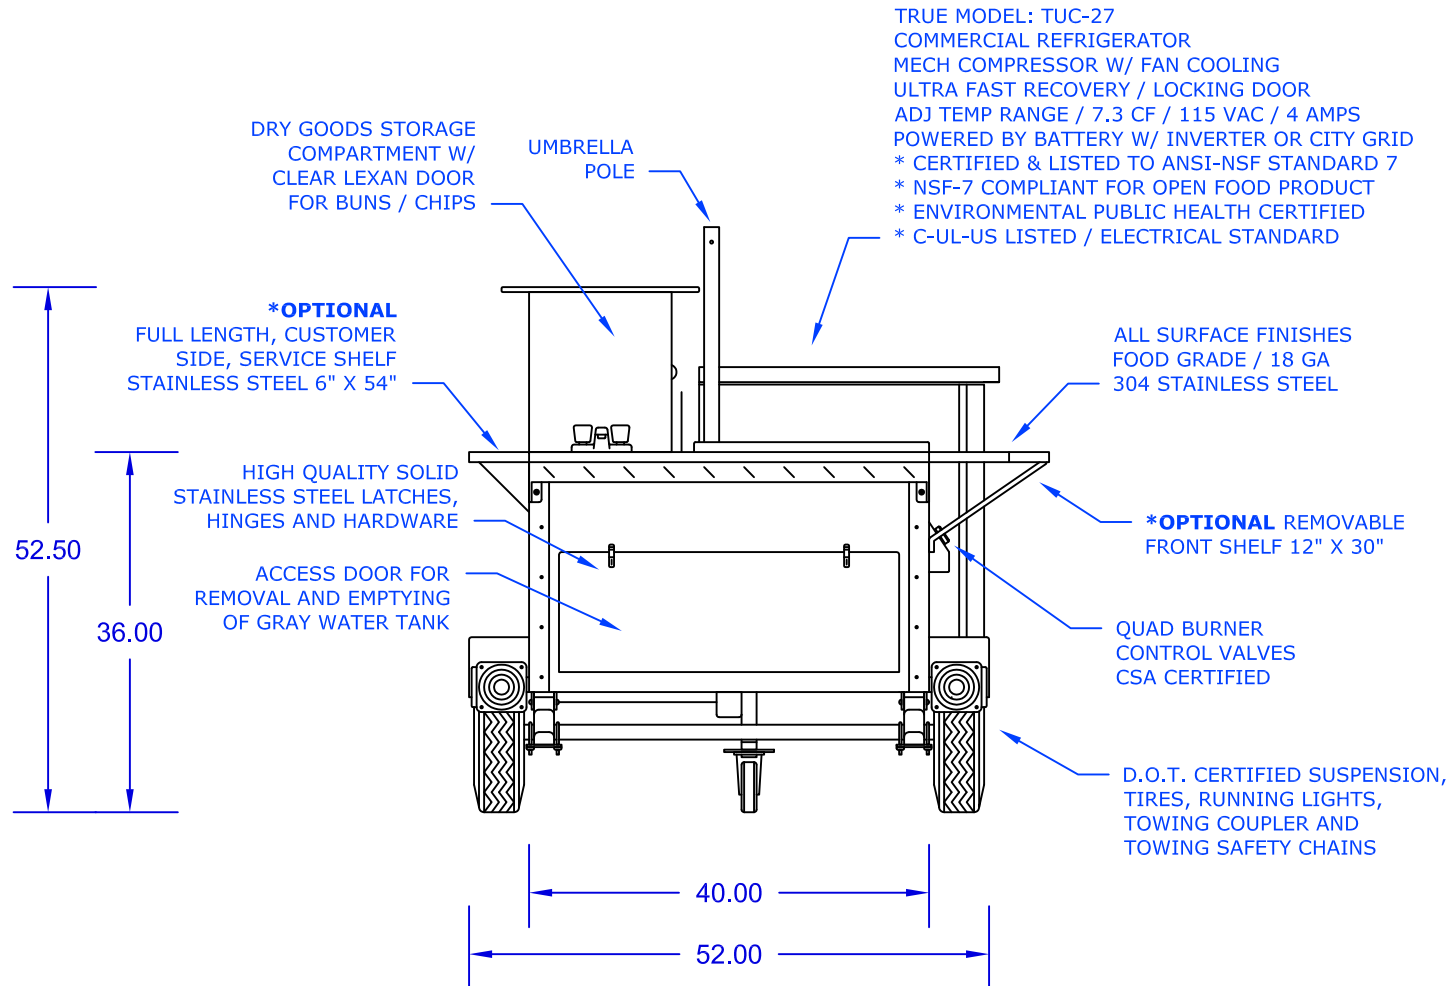

The Falcon Mobile Food Cart

DreamMaker HOT DOG CARTS

Model: FALCON-ST

Home of the Ez-Lease - Call Today!

1.800.408.1802

Rear View