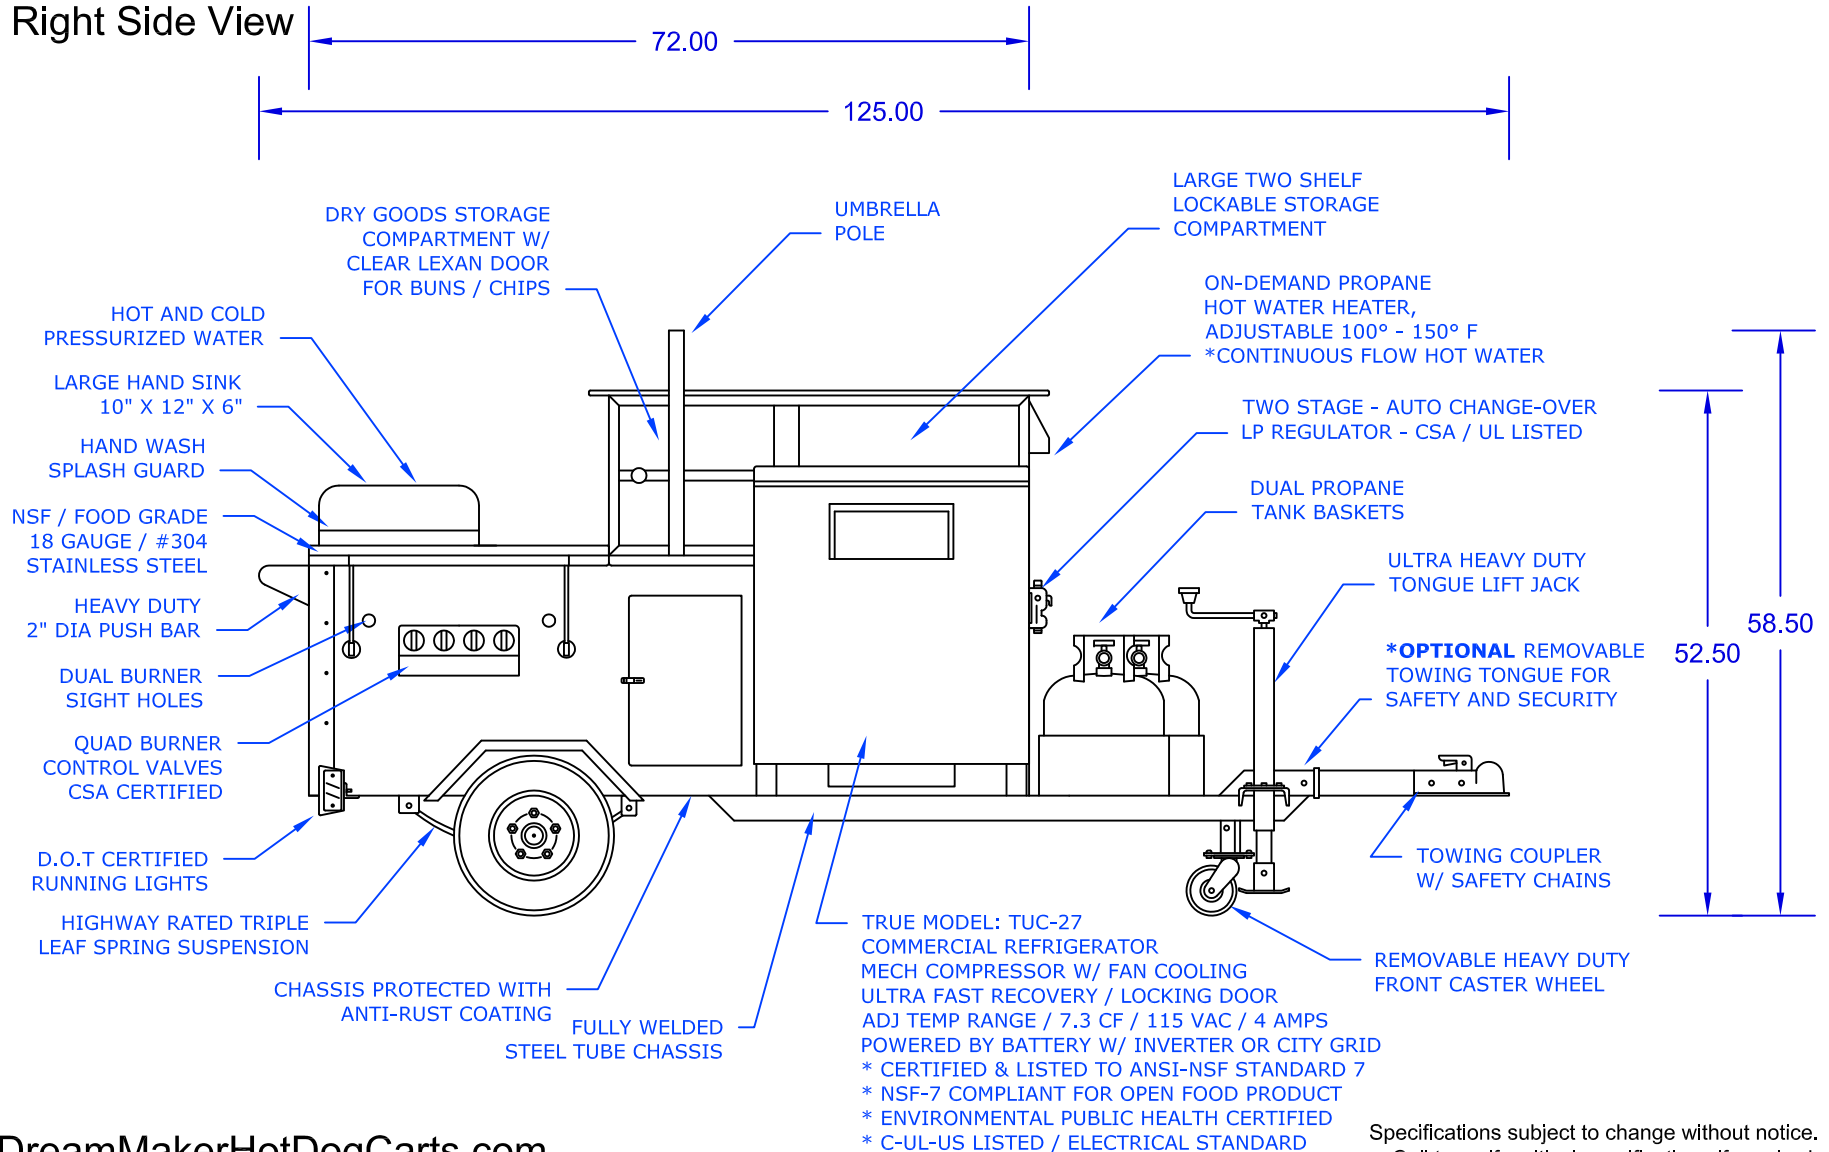

The Falcon Mobile Food Cart

DreamMaker HOT DOG CARTS

Model: FALCON-ST

Home of the Ez-Lease - Call Today!

1.800.408.1802

Right Side View

DreamMakerHotDogCarts.com

Specifications subject to change without notice. Call to verify critical specifications if required.