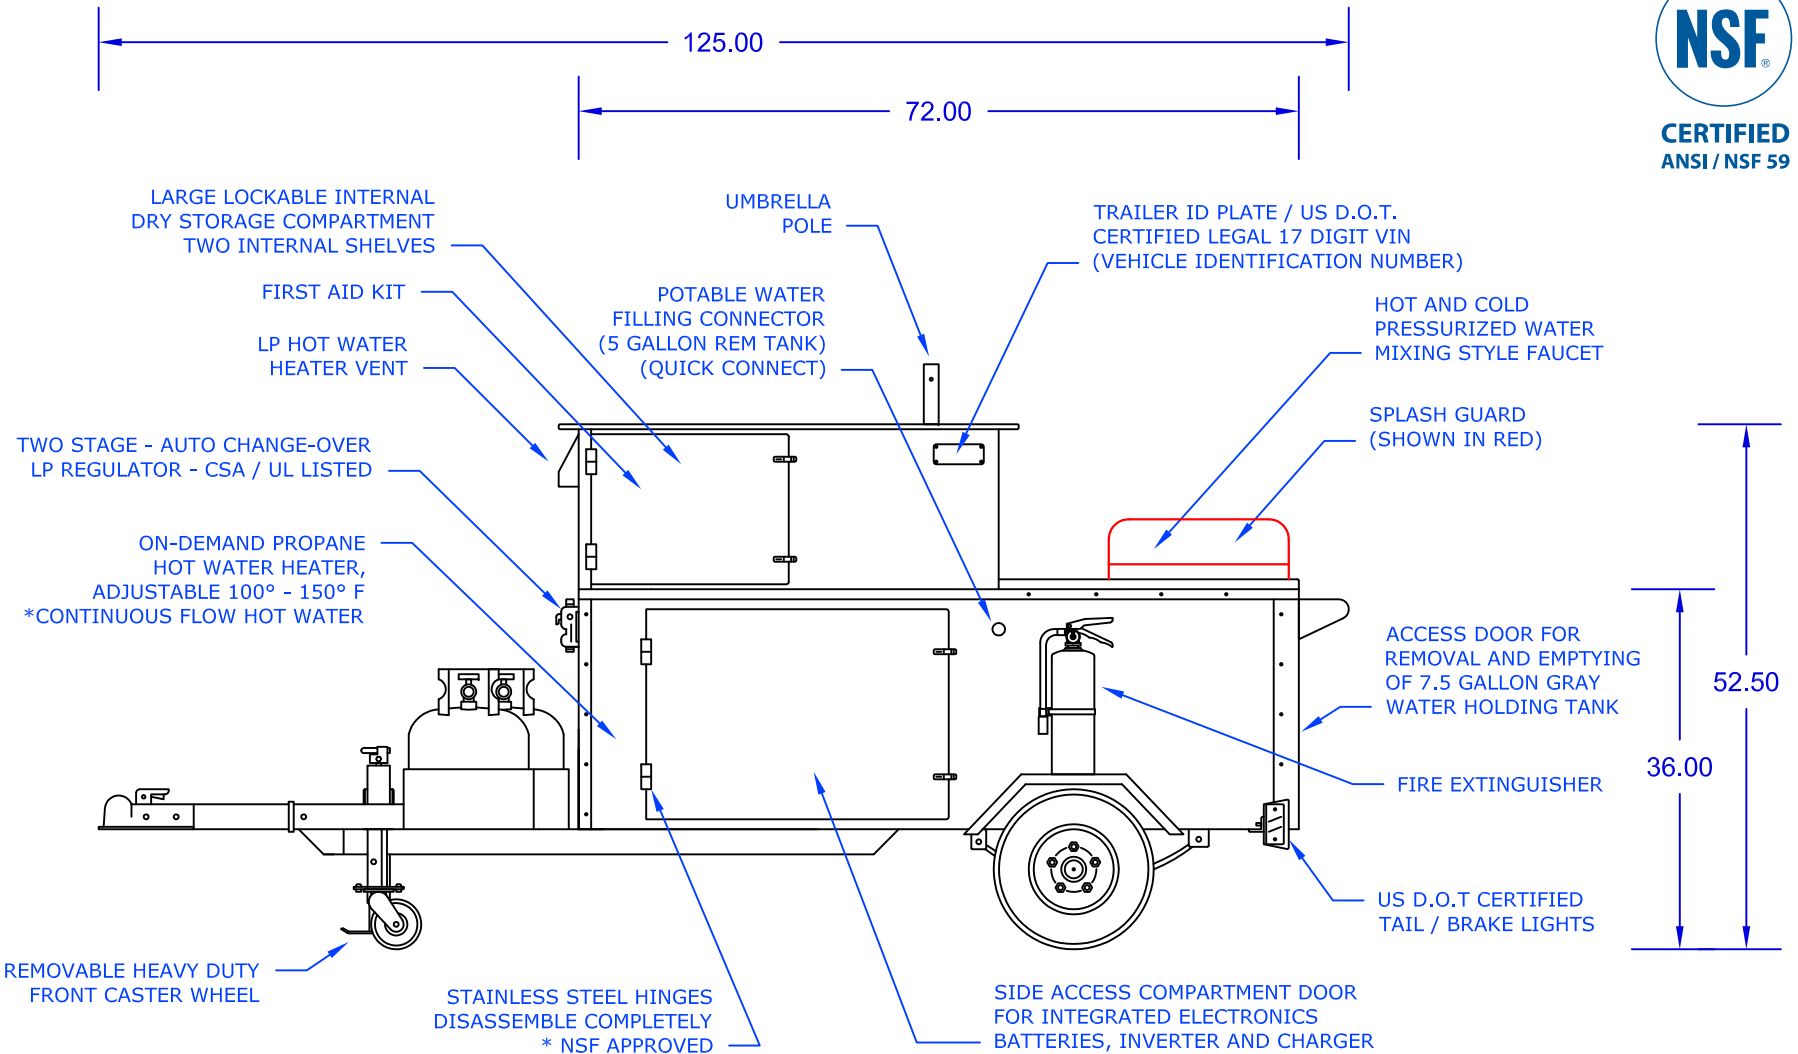

The Falcon Mobile Food Cart

Model: FALCON-10 NSF / ANSI 59

DreamMaker HOT DOG CARTS

Home of the Ez-Lease - Call Today!

1.800.408.1802

Left Side View

DreamMakerHotDogCarts.com

Specifications subject to change without notice.
Call to verify critical specifications if required.