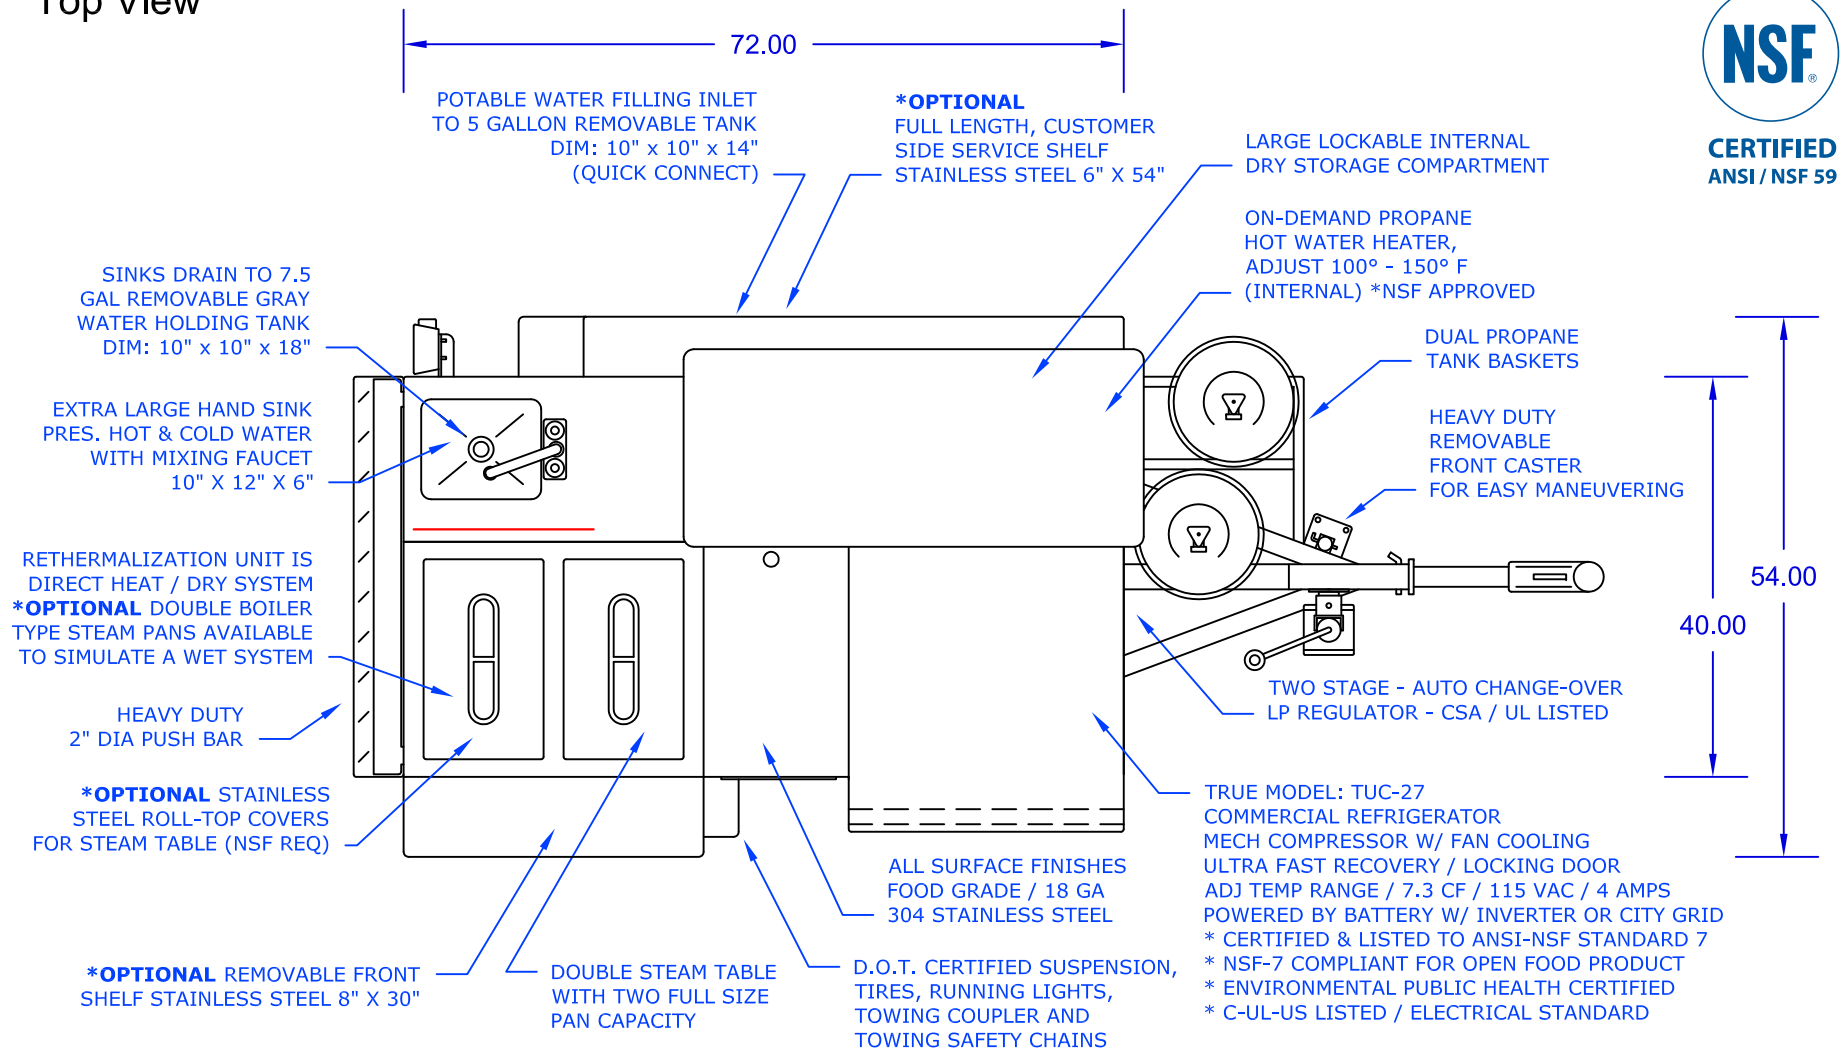

The Falcon Mobile Food Cart

Model: FALCON-10 NSF / ANSI 59

DreamMaker HOT DOG CARTS

Home of the Ez-Lease - Call Today! **1.800.408.1802**

Top View

DreamMakerHotDogCarts.com

Specifications subject to change without notice.
Call to verify critical specifications if required.