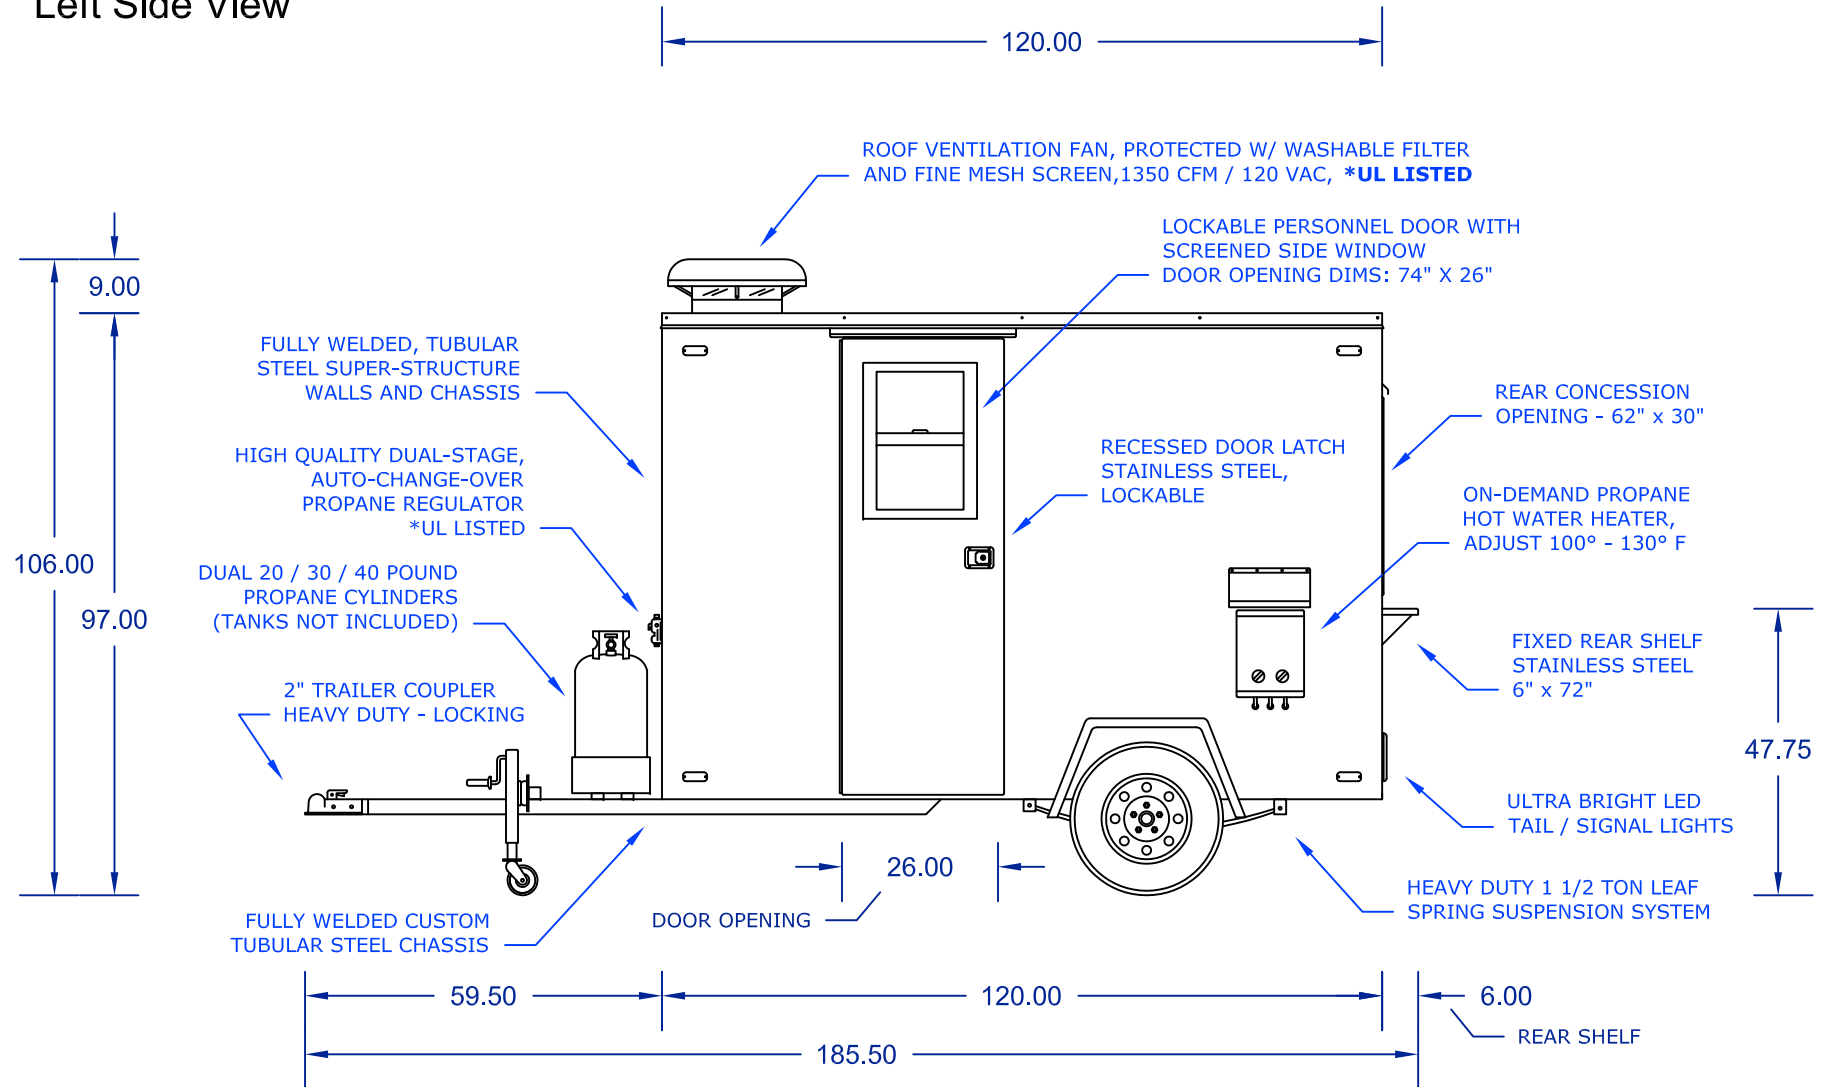

The Columbia XL10

Mobile Food Cart

DreamMaker HOT DOG CARTS

Home of the Ez-Lease - Call Today! **1.800.408.1802**

Left Side View

DreamMakerHotDogCarts.com

Specifications subject to change without notice.
Call to verify critical specifications if required.