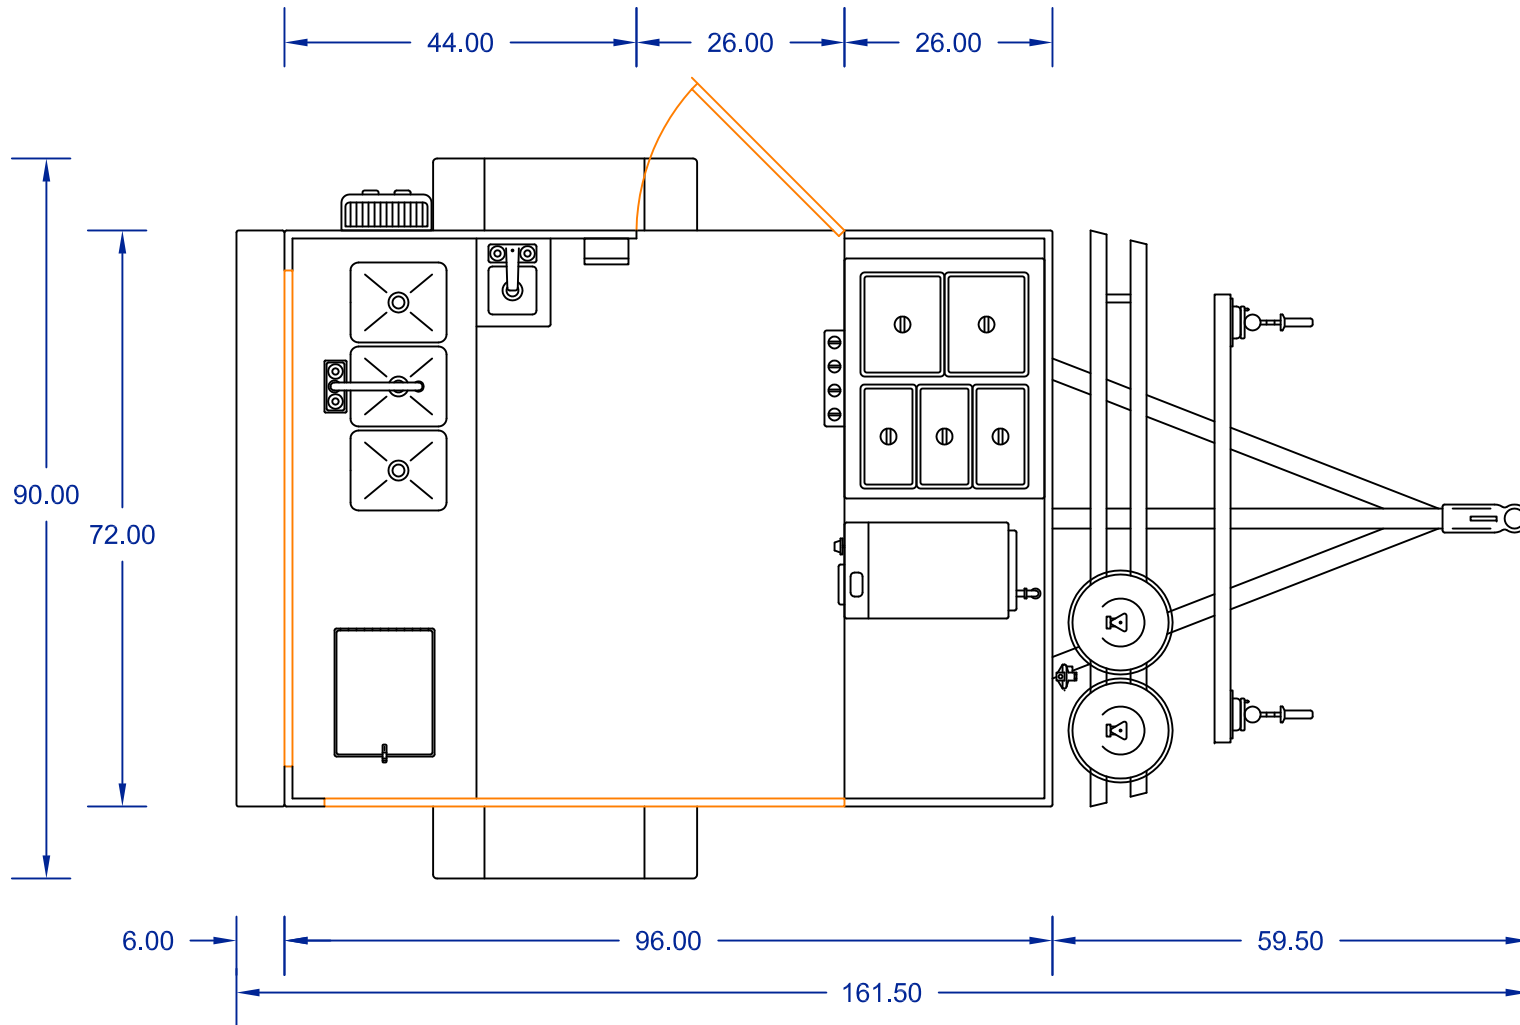

### Top View - Dimensions

Scale: 1/2" = 1'-0"

DreamMakerHotDogCarts.com

Specifications subject to change without notice.  
Call to verify critical specifications if required.