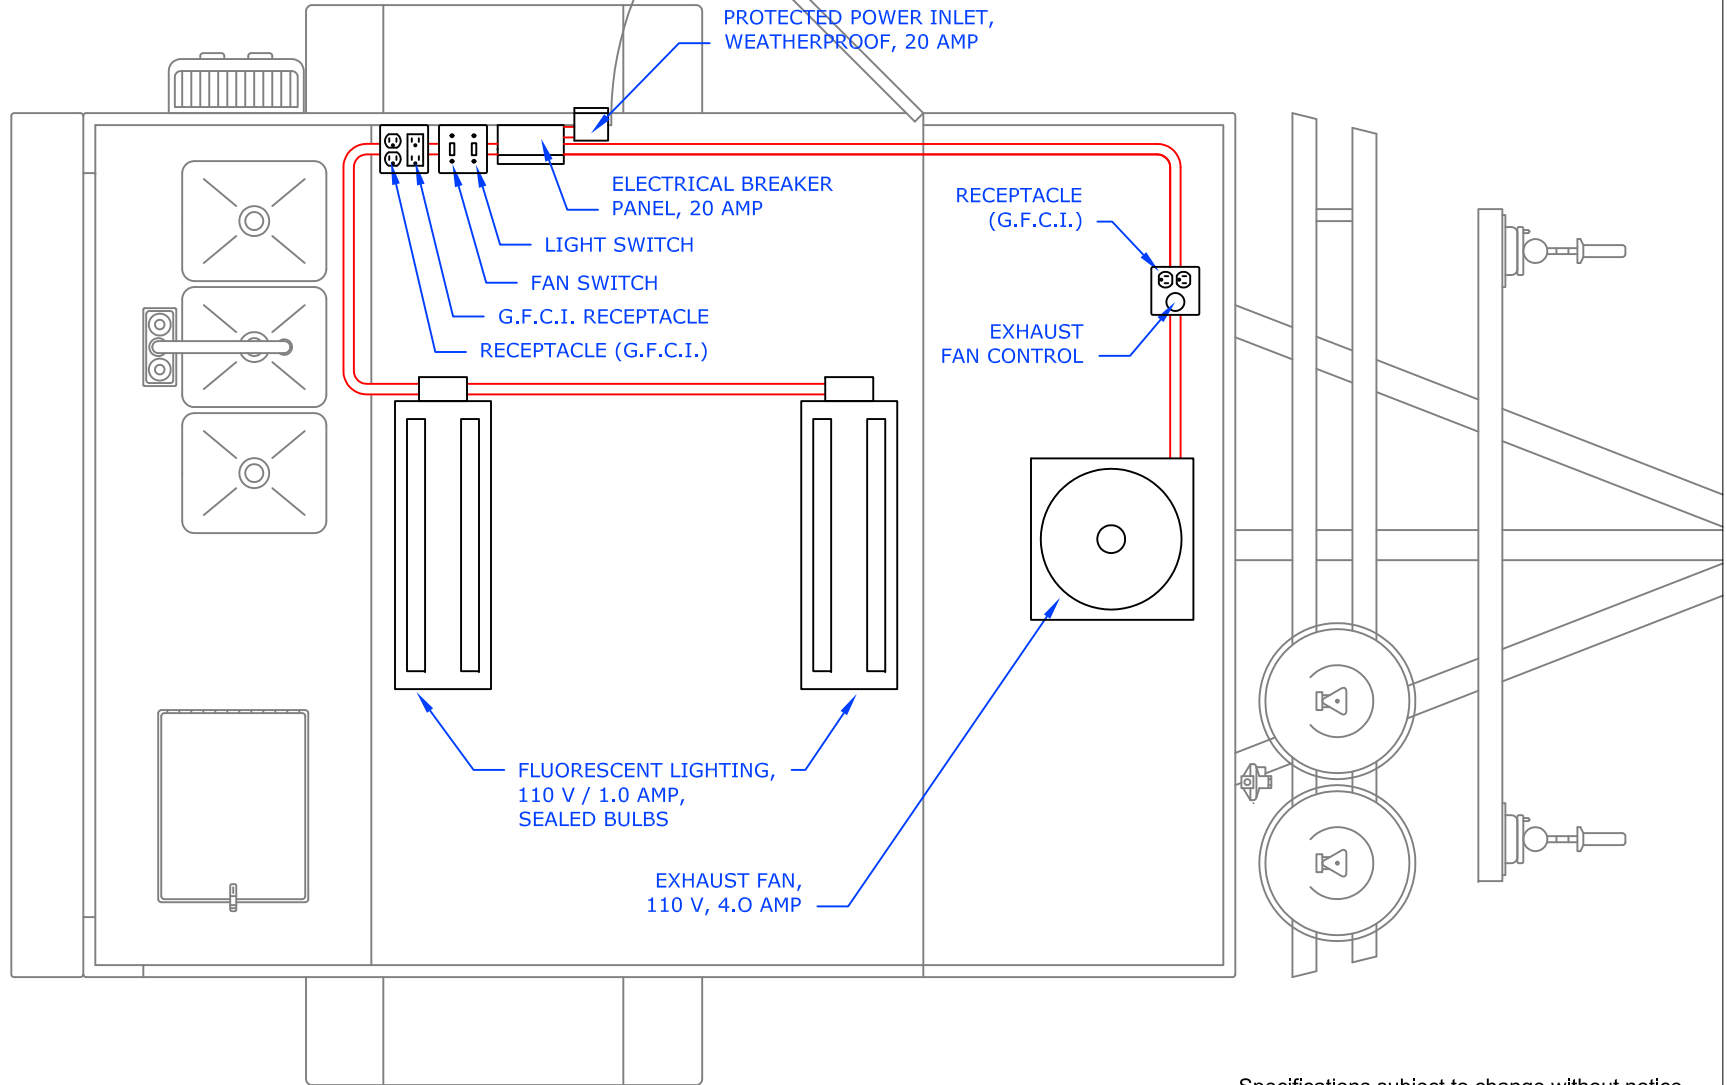

The Columbia

Mobile Food Cart

DreamMaker HOT DOG CARTS

Home of the Ez-Lease - Call Today!

1.800.408.1802

ELECTRICAL SYSTEM DETAIL

DreamMakerHotDogCarts.com

Specifications subject to change without notice.
Call to verify critical specifications if required.