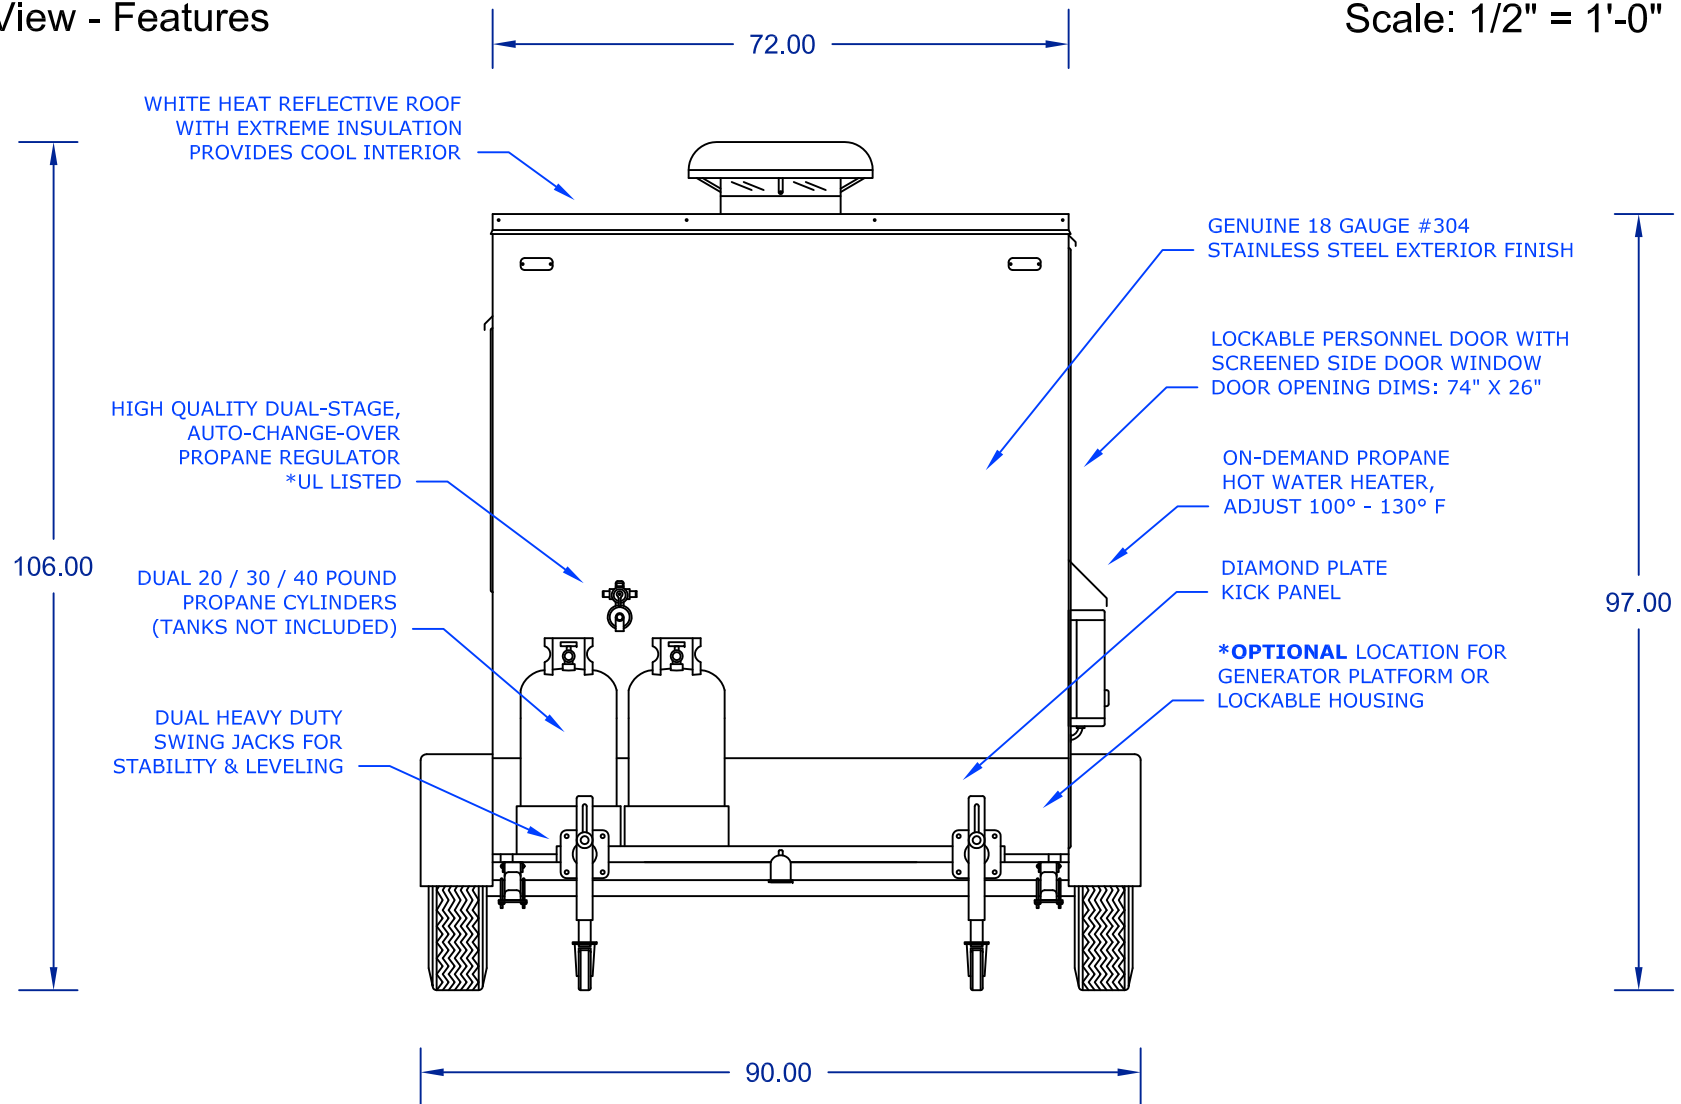

## Front View - Features

Scale: 1/2" = 1'-0"

DreamMakerHotDogCarts.com

Specifications subject to change without notice.  
Call to verify critical specifications if required.