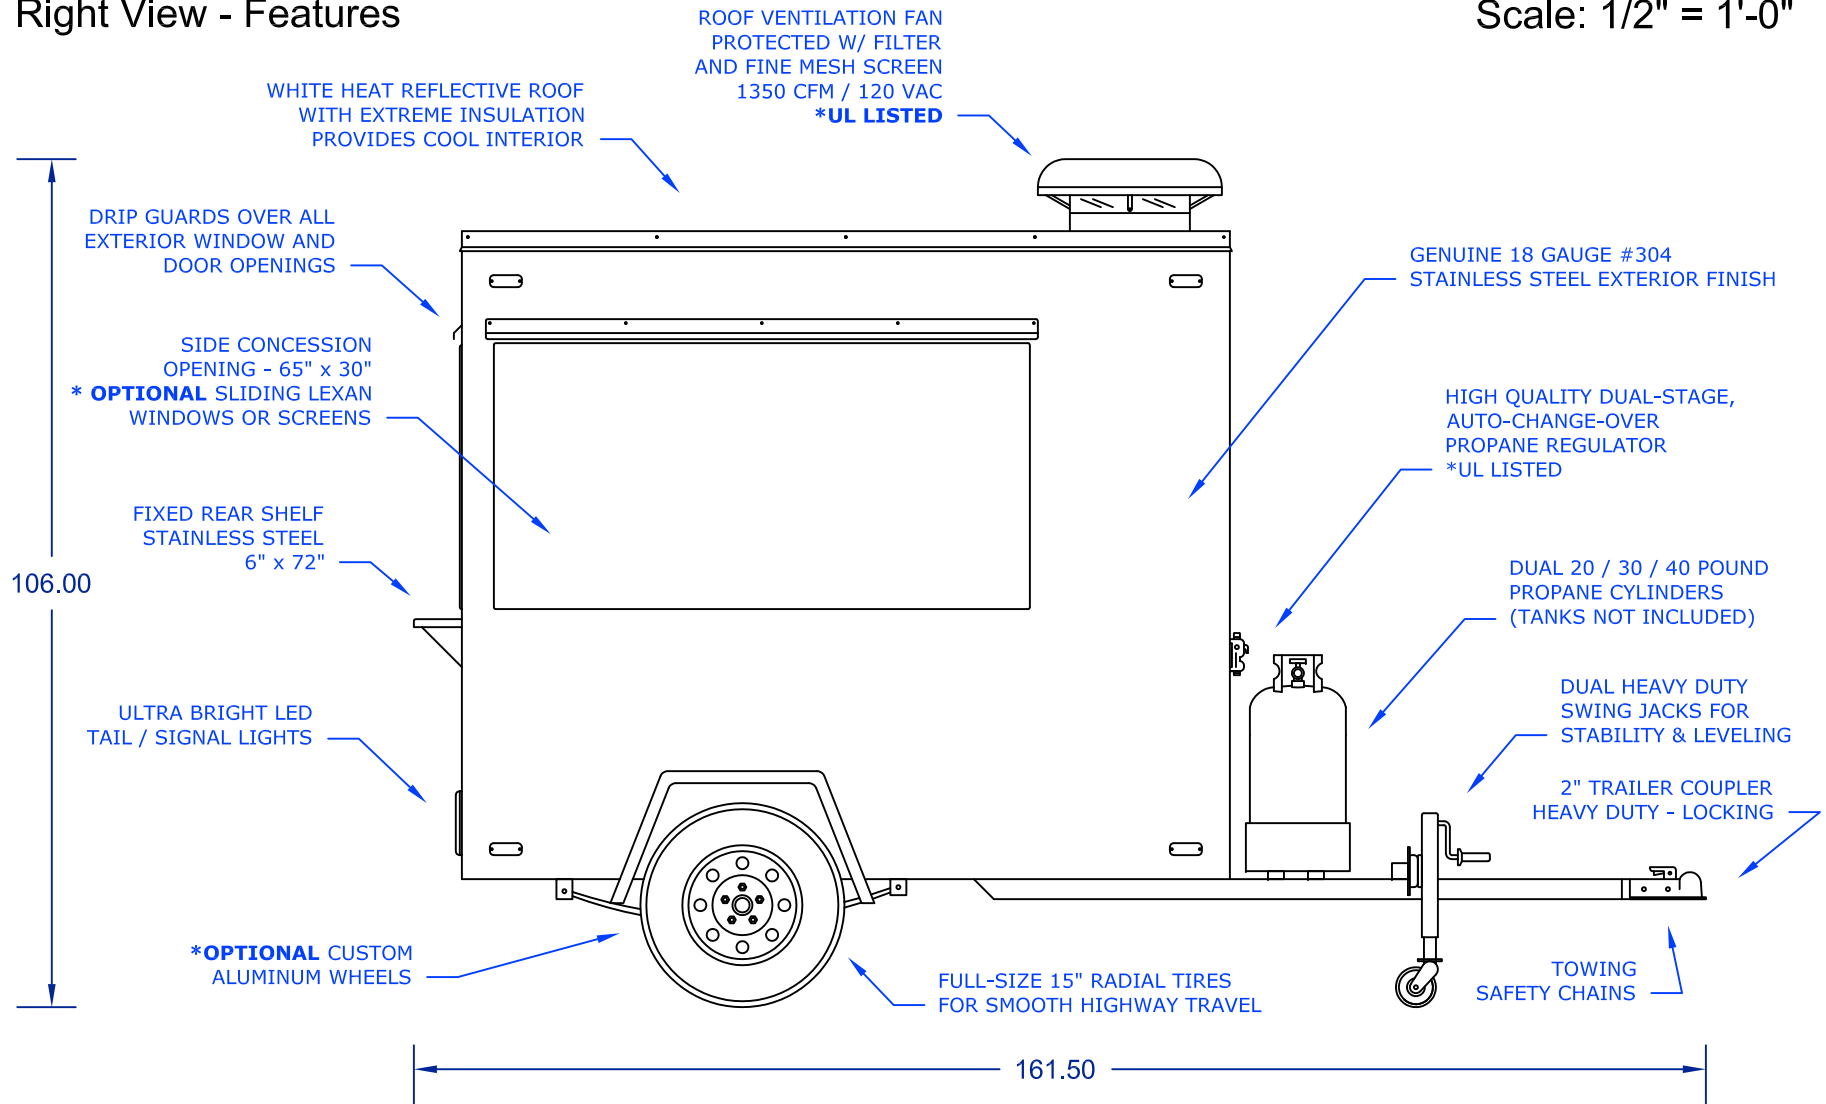

## Right View - Features

Scale: 1/2" = 1'-0"

DreamMakerHotDogCarts.com

Specifications subject to change without notice.  
Call to verify critical specifications if required.