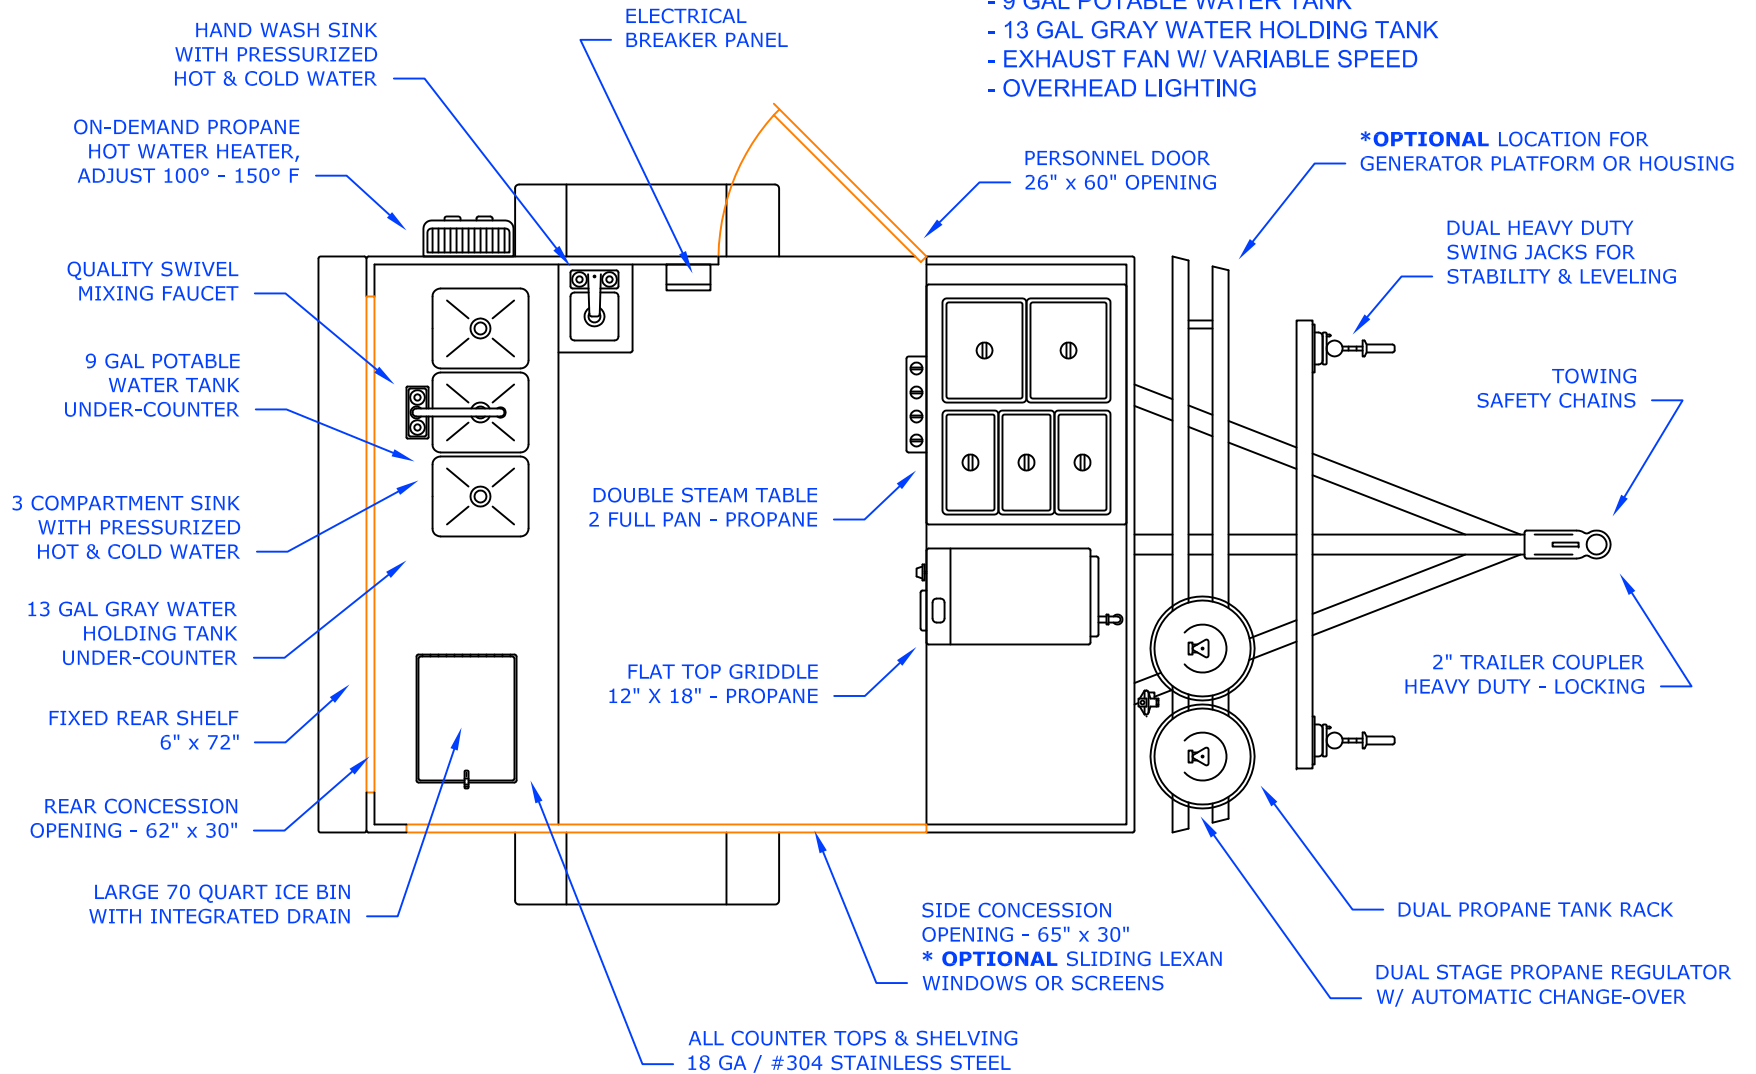

The Columbia

Mobile Food Cart

DreamMaker HOT DOG CARTS

Home of the Ez-Lease - Call Today!

1.800.408.1802

Top View - Features

DreamMakerHotDogCarts.com

Specifications subject to change without notice.
Call to verify critical specifications if required.