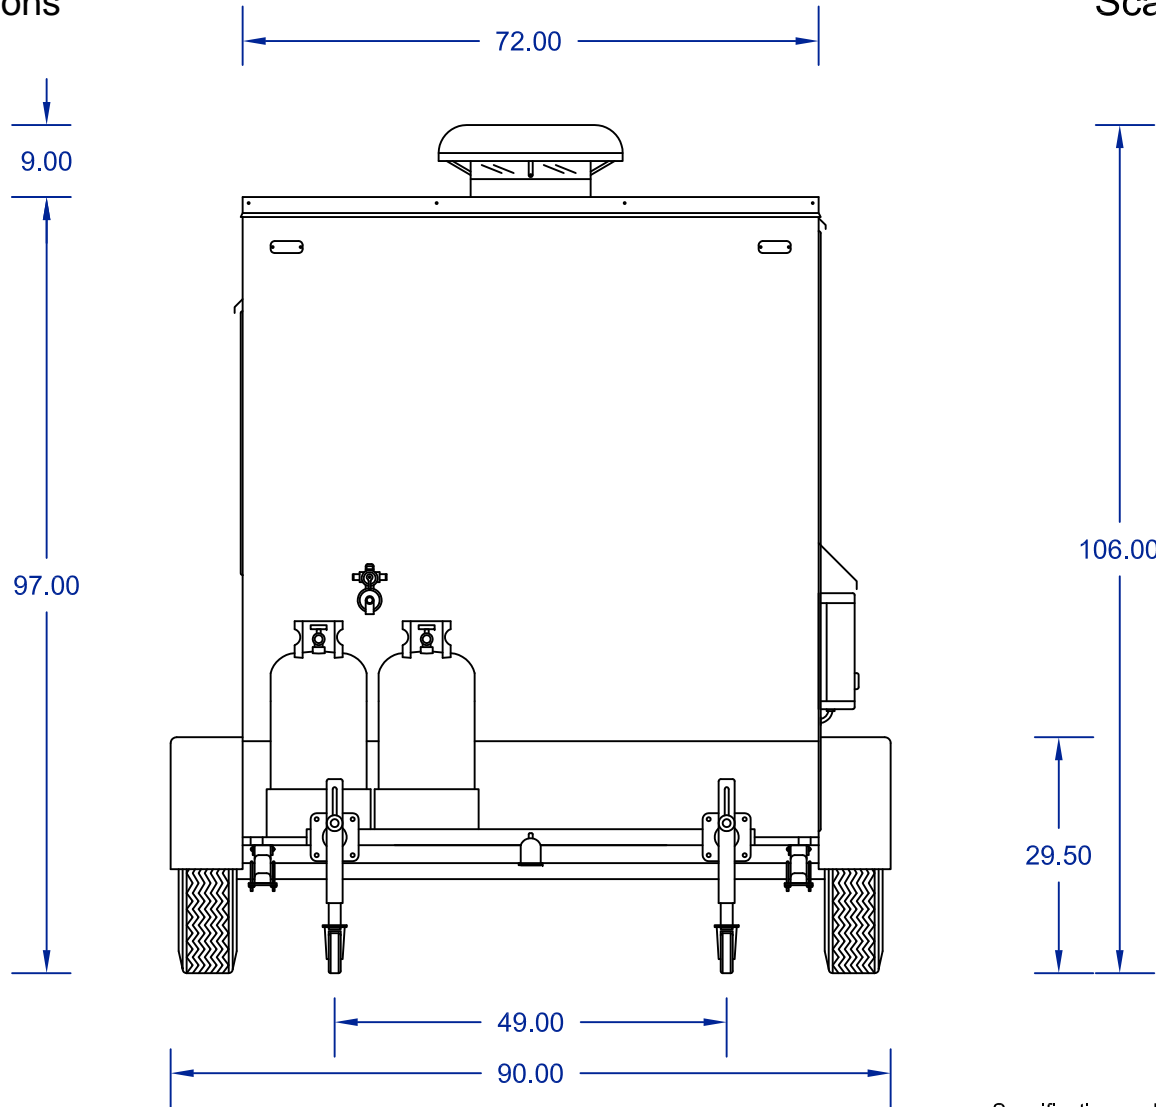

The Columbia

Mobile Food Cart

DreamMaker

Home of the Ez-Lease - Call Today!

HOT DOG CARTS

1.800.408.1802

Front View - Dimensions

Scale: 1/2" = 1'-0"