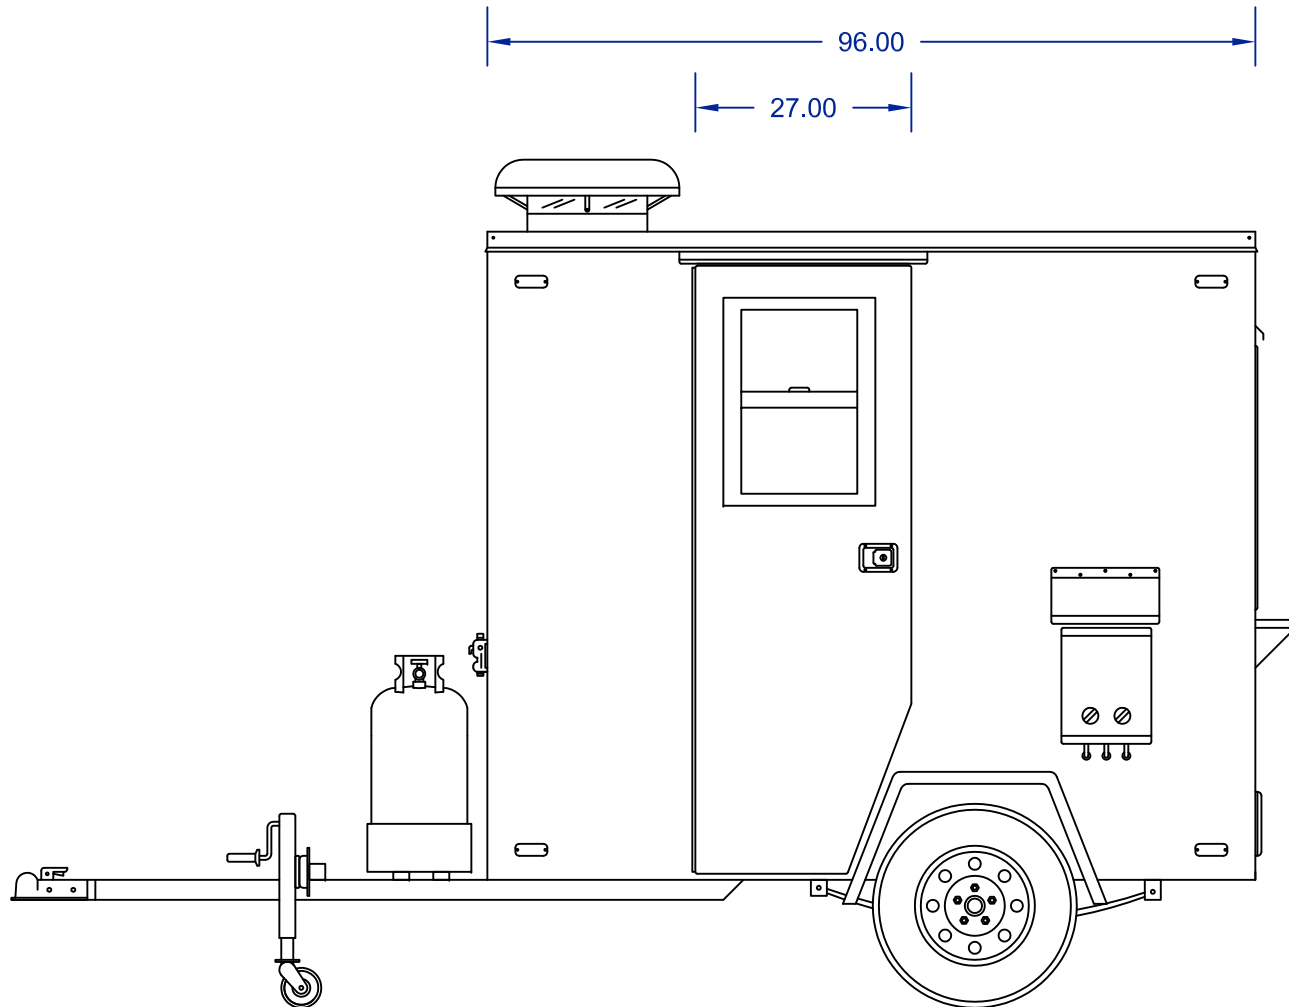

The Columbia

Mobile Food Cart

DreamMaker

Home of the Ez-Lease - Call Today!

HOT DOG CARTS

1.800.408.1802

Left View - Dimensions

Scale: 1/2" = 1'-0"