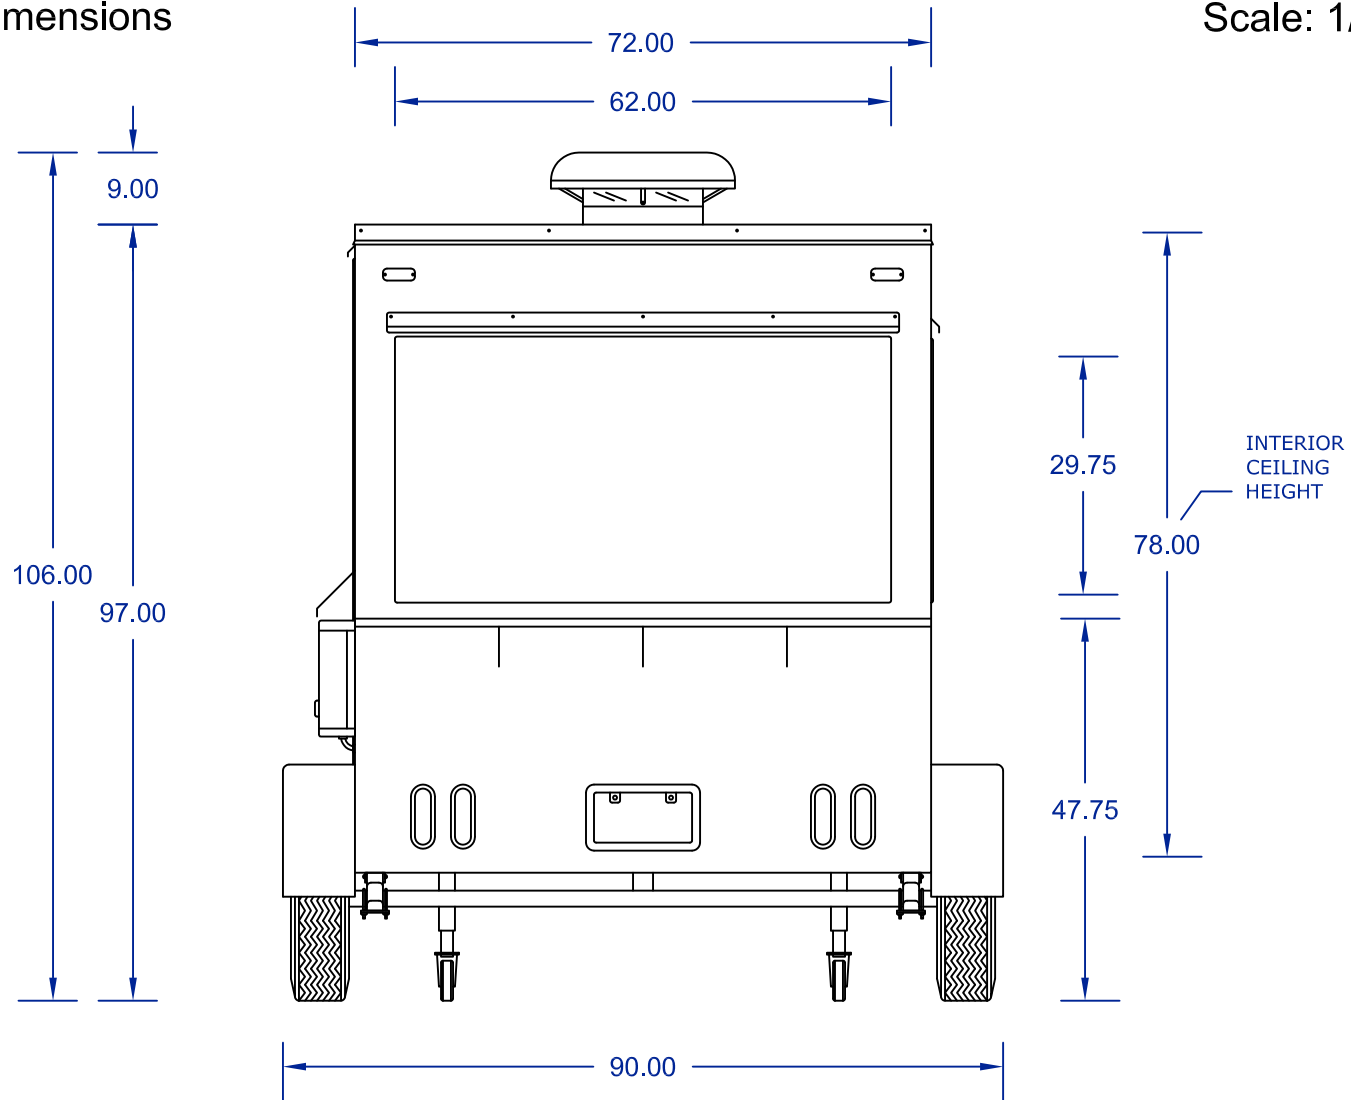

**The Columbia**

Mobile Food Cart

**DreamMaker**

Home of the Ez-Lease - Call Today!

**HOT DOG CARTS**

**1.800.408.1802**

Rear View - Dimensions

Scale: 1/2" = 1'-0"