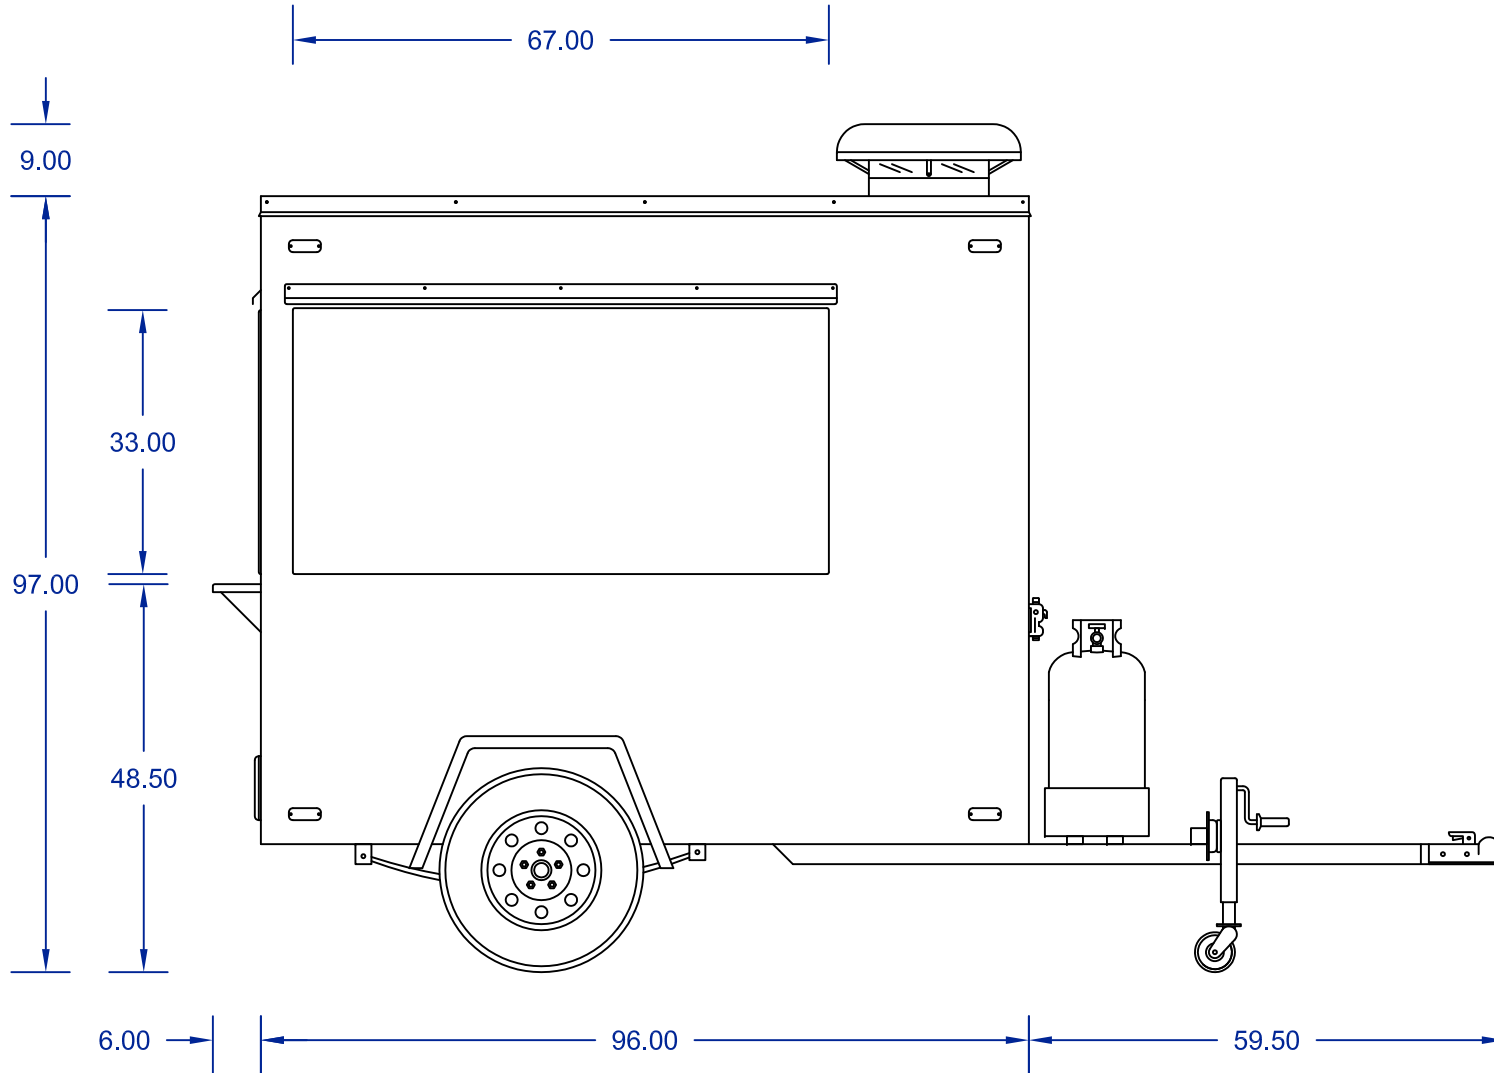

The Columbia

Mobile Food Cart

DreamMaker

Home of the Ez-Lease - Call Today!

HOT DOG CARTS

1.800.408.1802

Right View - Dimensions

Scale: 1/2" = 1'-0"