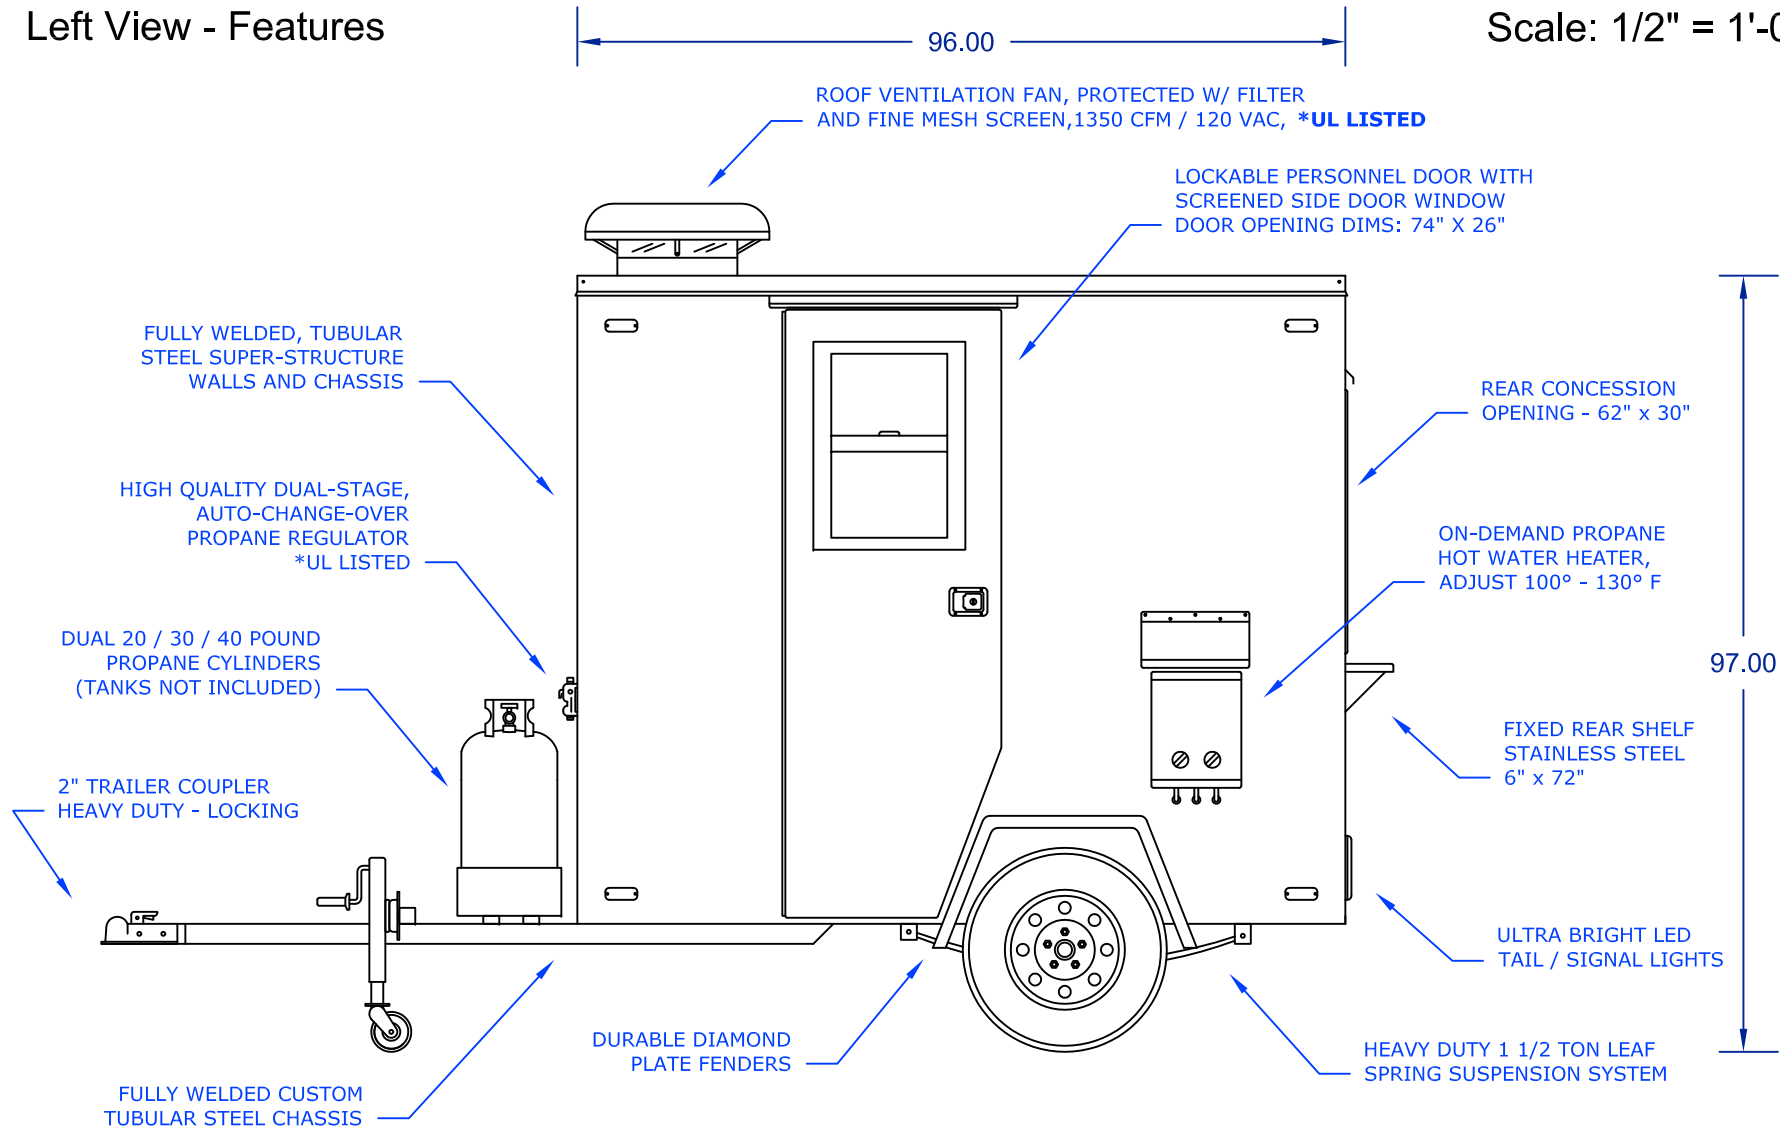

# The Columbia

Mobile Food Cart

## Left View - Features

Scale: 1/2" = 1'-0"

DreamMakerHotDogCarts.com

Specifications subject to change without notice.  
Call to verify critical specifications if required.