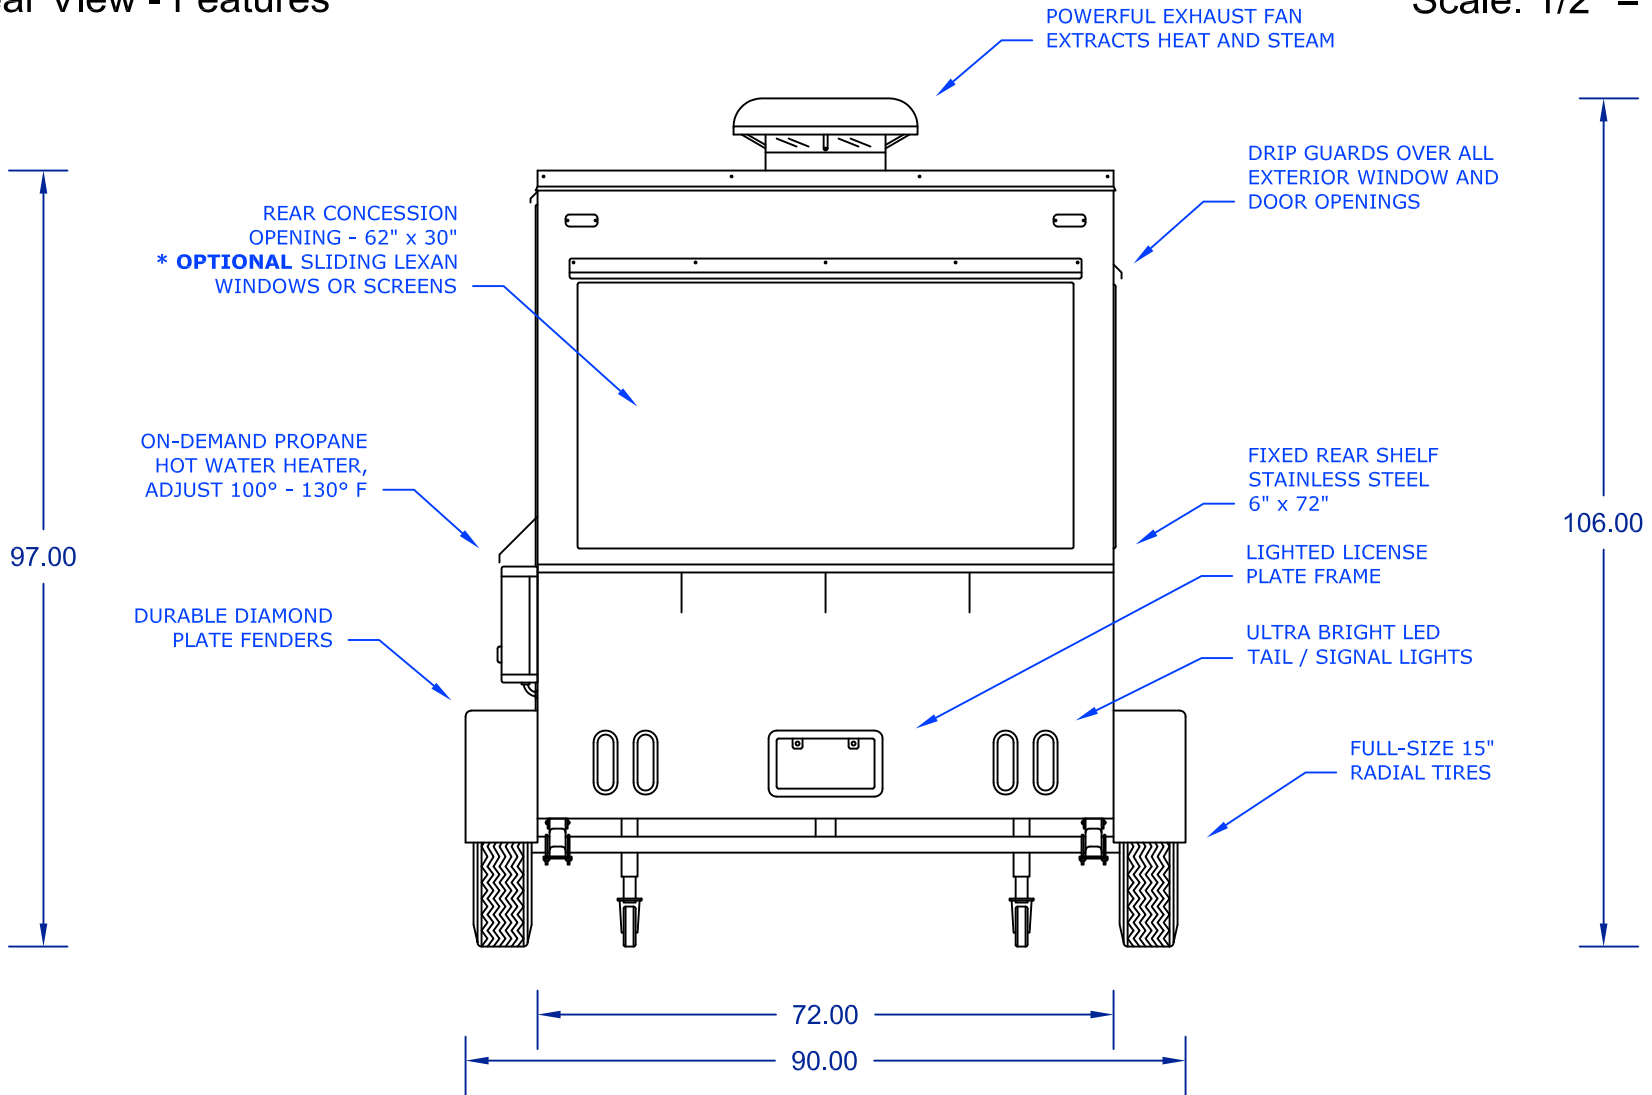

The Columbia

Mobile Food Cart

DreamMaker

Home of the Ez-Lease - Call Today!

HOT DOG CARTS

1.800.408.1802

Rear View - Features

Scale: 1/2" = 1'-0"