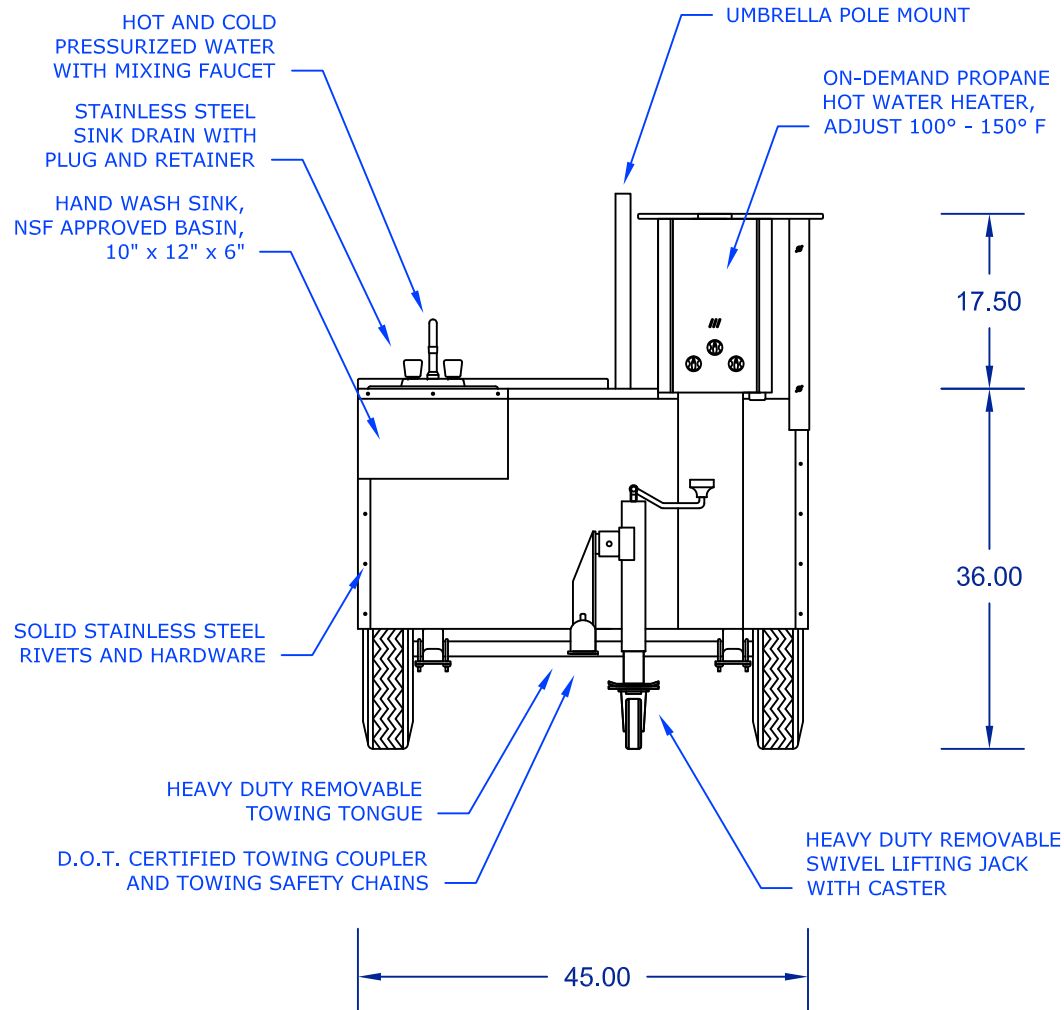

The Daytona Mobile Food Cart

DreamMaker HOT DOG CARTS

Model: DAYTONA-ST

Home of the Ez-Lease - Call Today!

1.800.408.1802

Front View

DreamMakerHotDogCarts.com

Specifications subject to change without notice.
Call to verify critical specifications if required.