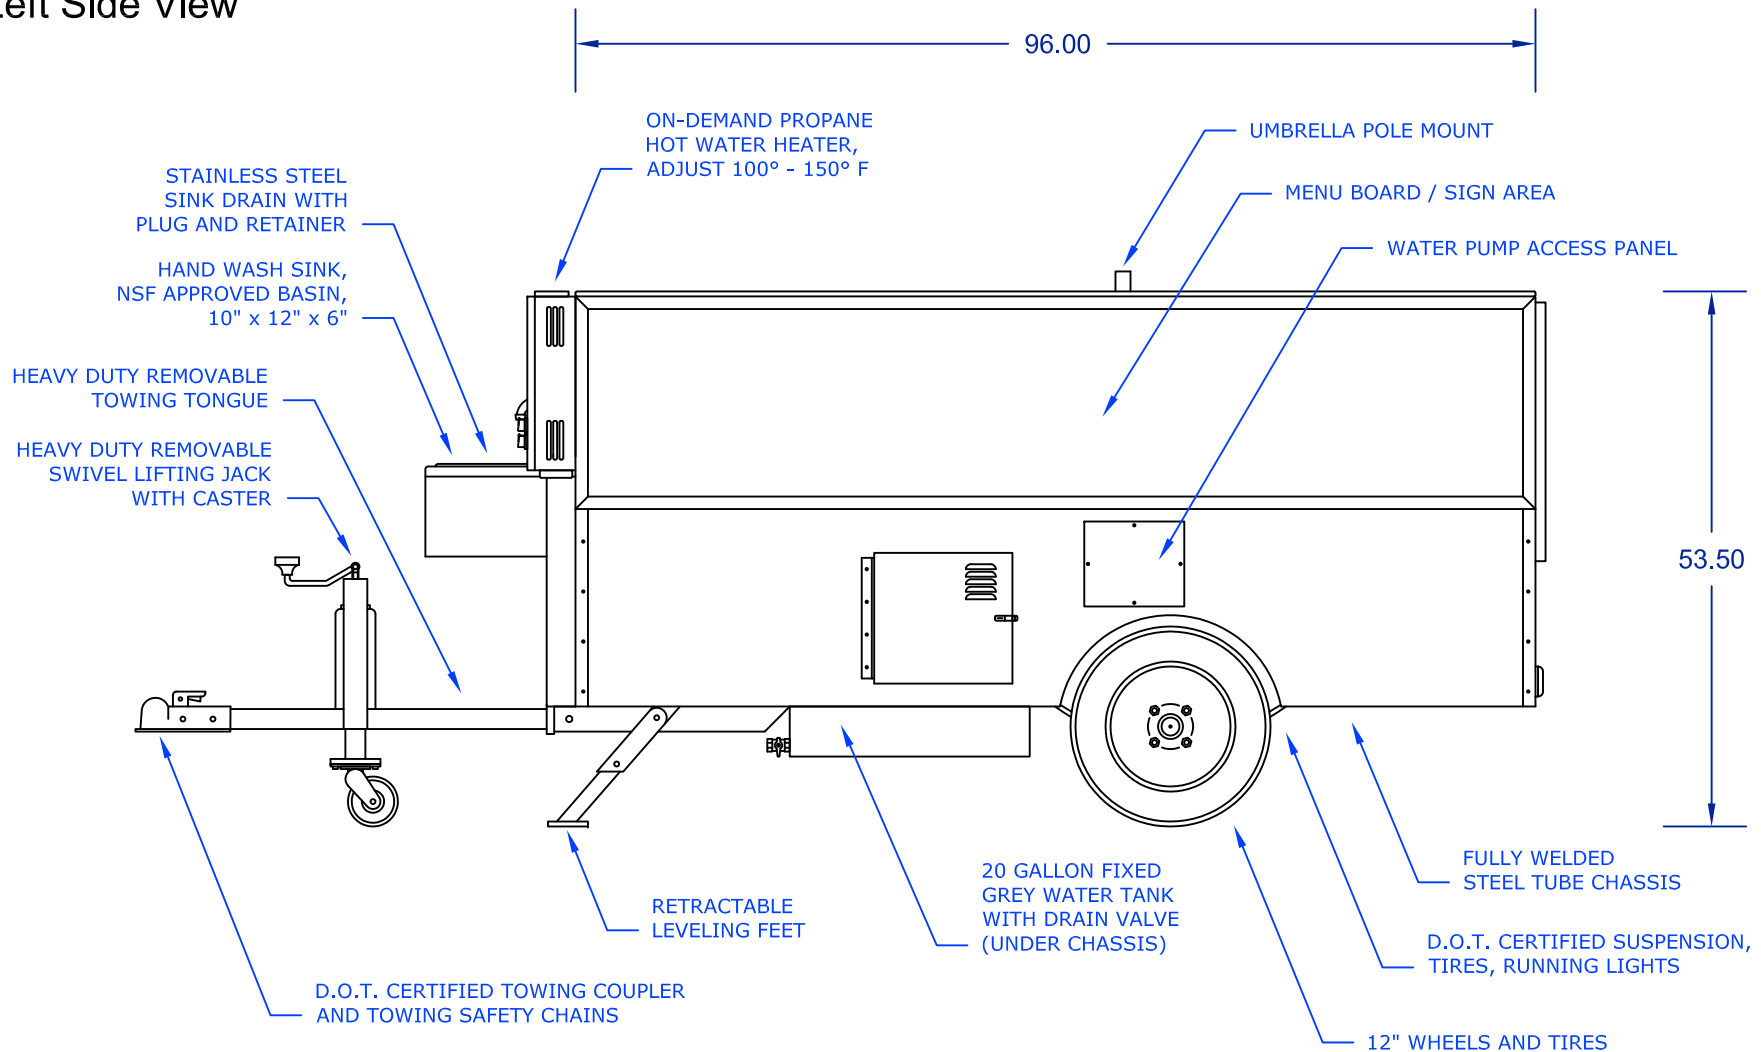

The Daytona Mobile Food Cart

DreamMaker HOT DOG CARTS

Model: DAYTONA-ST

Home of the Ez-Lease - Call Today!

1.800.408.1802

Left Side View

DreamMakerHotDogCarts.com

Specifications subject to change without notice.
Call to verify critical specifications if required.