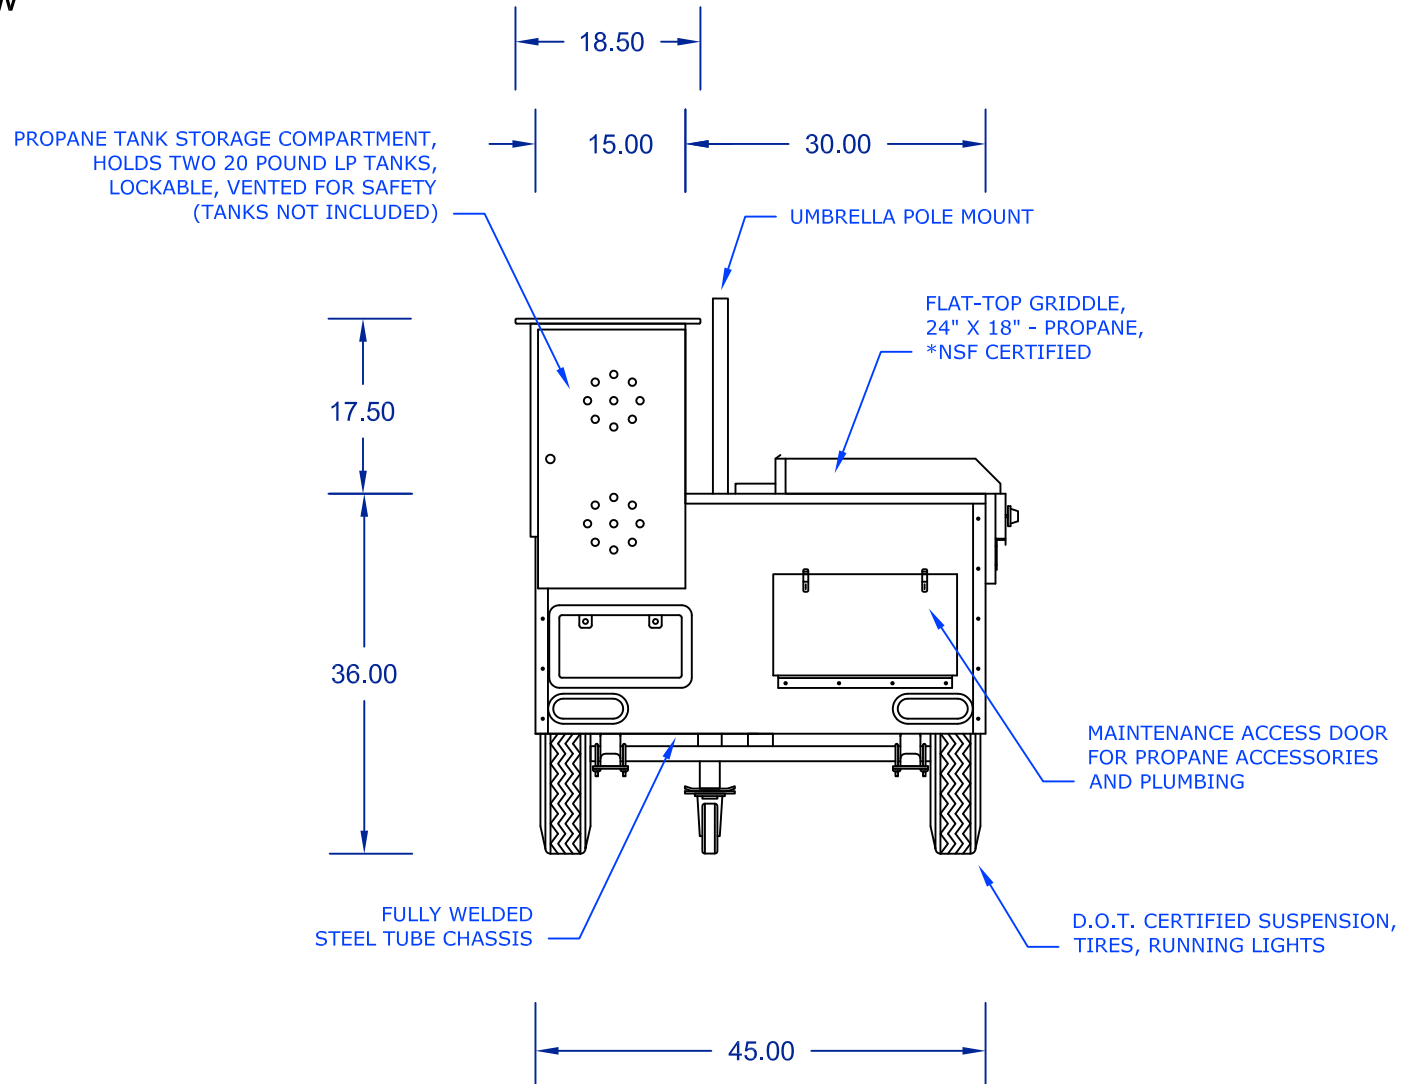

The Daytona Mobile Food Cart

DreamMaker HOT DOG CARTS

Model: DAYTONA-ST

Home of the Ez-Lease - Call Today!

1.800.408.1802

Rear View

DreamMakerHotDogCarts.com

Specifications subject to change without notice.
Call to verify critical specifications if required.