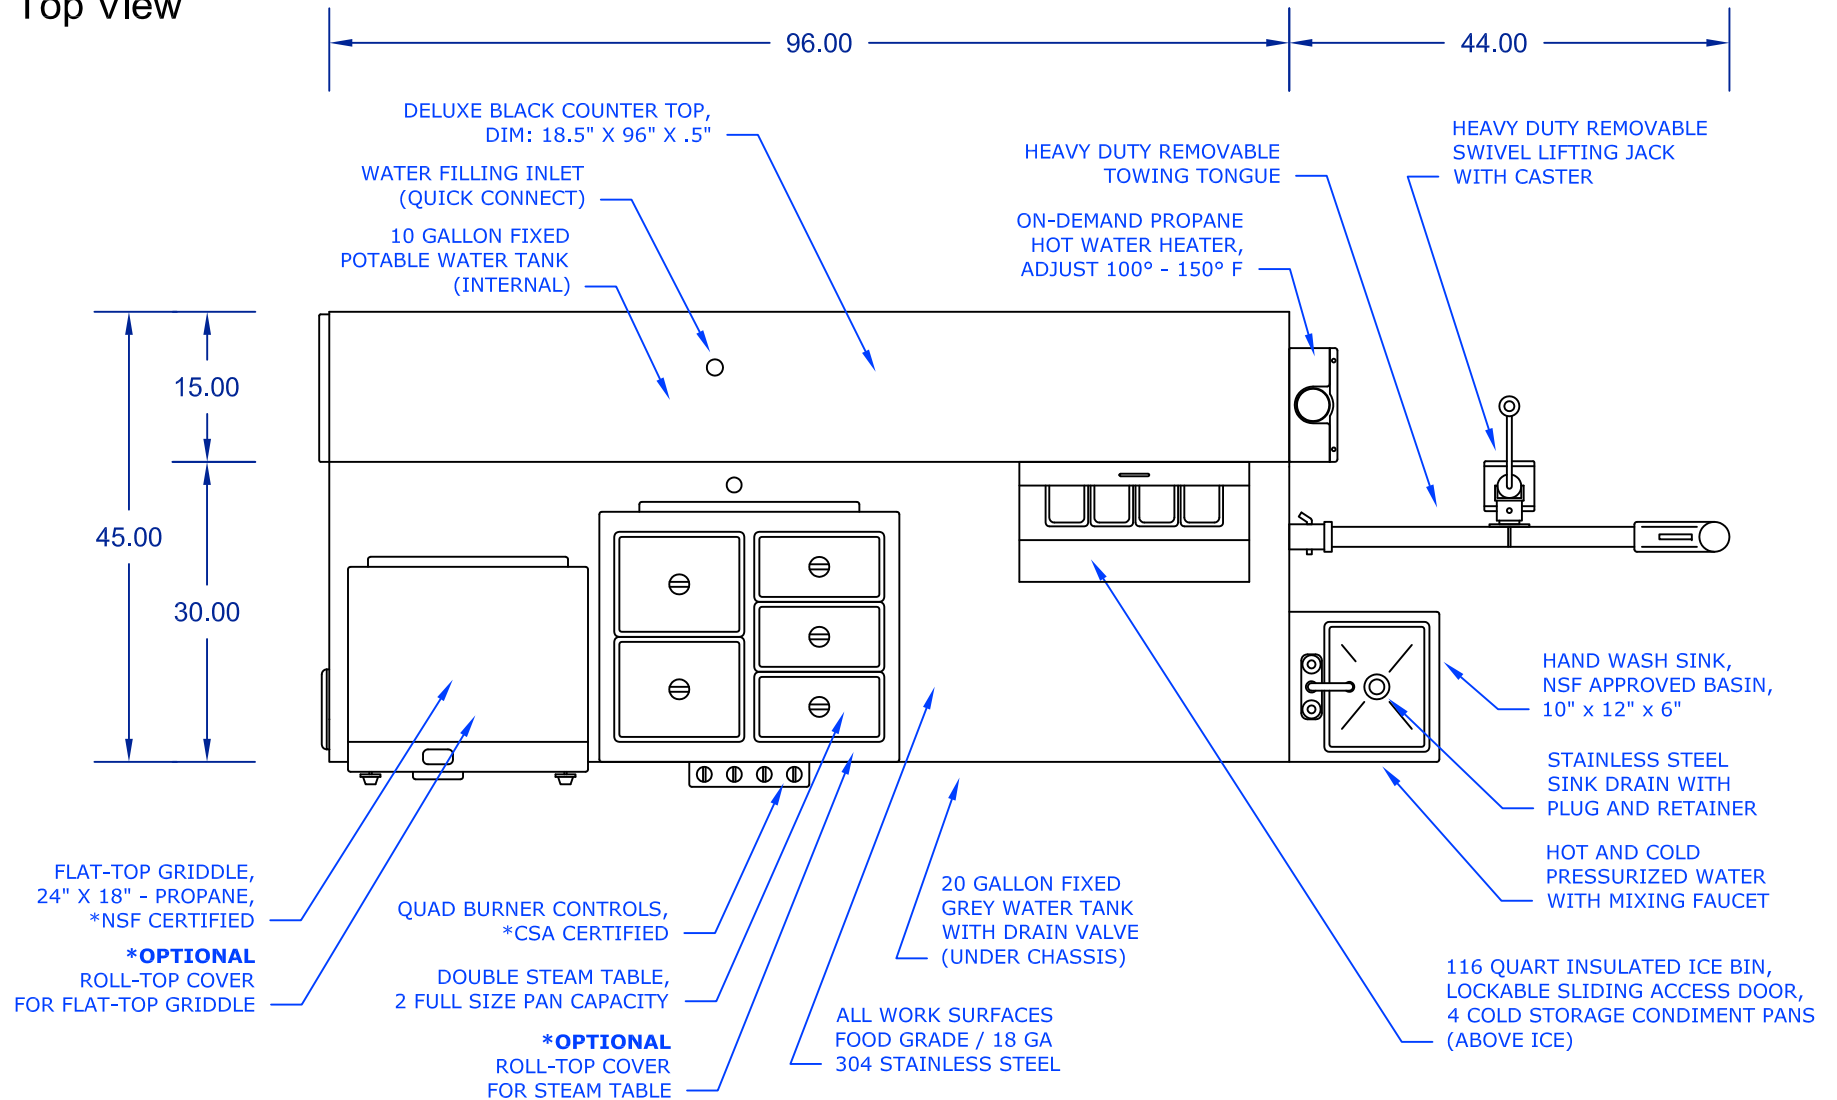

The Daytona Mobile Food Cart

DreamMaker HOT DOG CARTS

Model: DAYTONA-ST

Home of the Ez-Lease - Call Today!

1.800.408.1802

Top View

DreamMakerHotDogCarts.com

Specifications subject to change without notice.
Call to verify critical specifications if required.