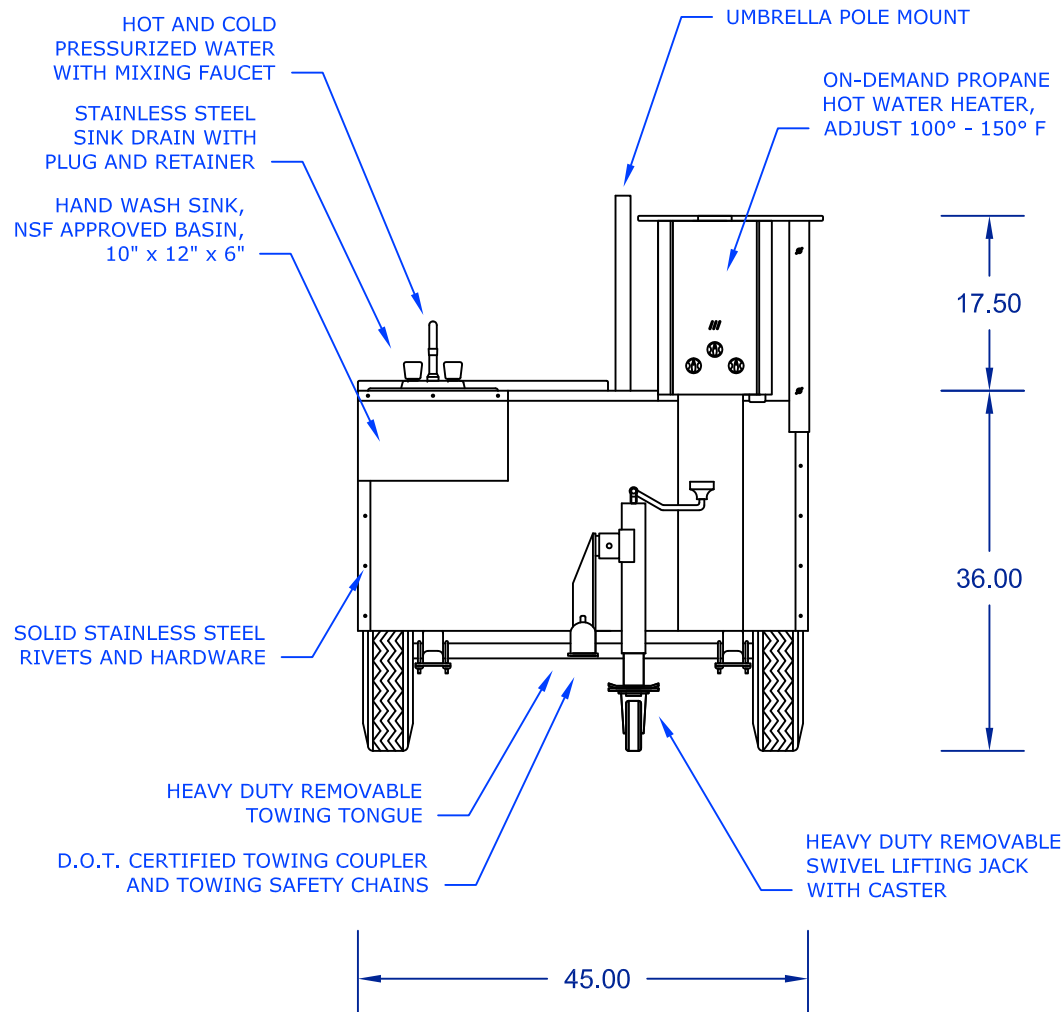

The Daytona Mobile Food Cart

DreamMaker HOT DOG CARTS

Model: DAYTONA-ST

Home of the Ez-Lease - Call Today!

1.800.408.1802

Front View

DreamMakerHotDogCarts.com

Specifications subject to change without notice.
Call to verify critical specifications if required.