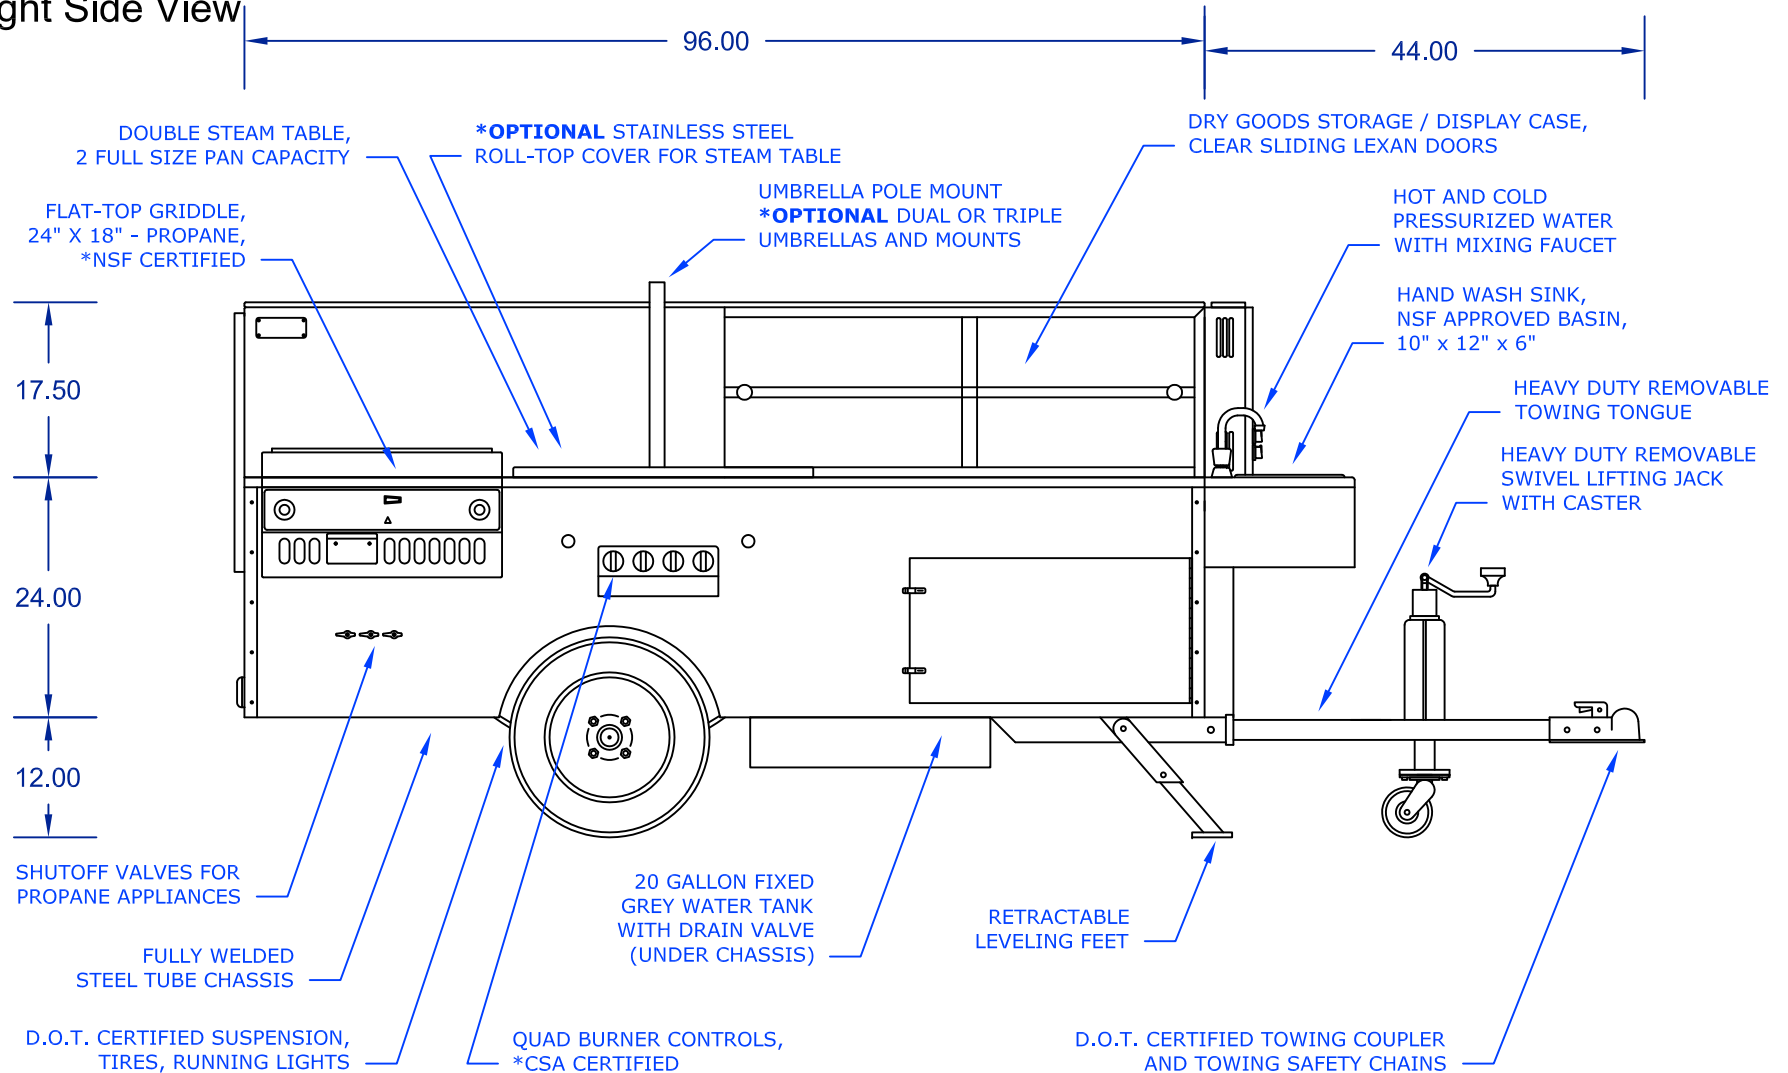

The Daytona Mobile Food Cart

DreamMaker HOT DOG CARTS

Model: DAYTONA-ST

Home of the Ez-Lease - Call Today!

1.800.408.1802

Right Side View

DreamMakerHotDogCarts.com

Specifications subject to change without notice.
Call to verify critical specifications if required.