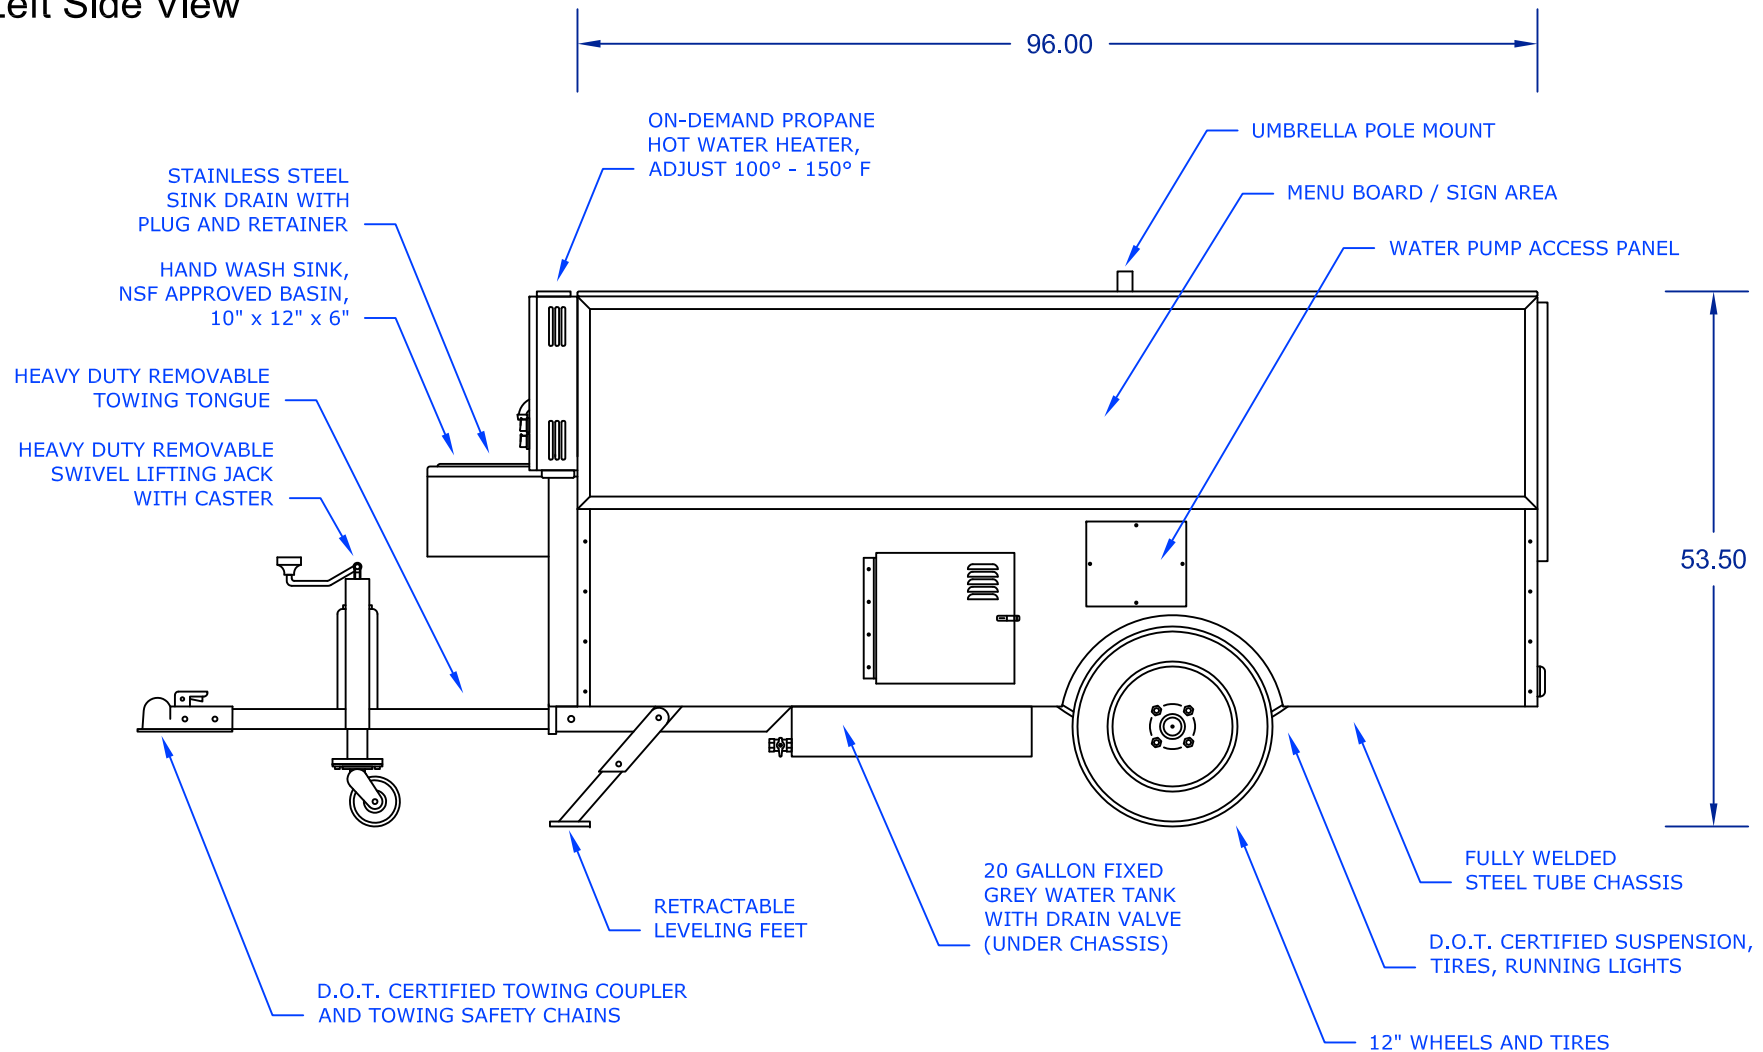

The Daytona Mobile Food Cart

DreamMaker HOT DOG CARTS

Model: DAYTONA-ST

Home of the Ez-Lease - Call Today!

1.800.408.1802

Left Side View

DreamMakerHotDogCarts.com

Specifications subject to change without notice.
Call to verify critical specifications if required.