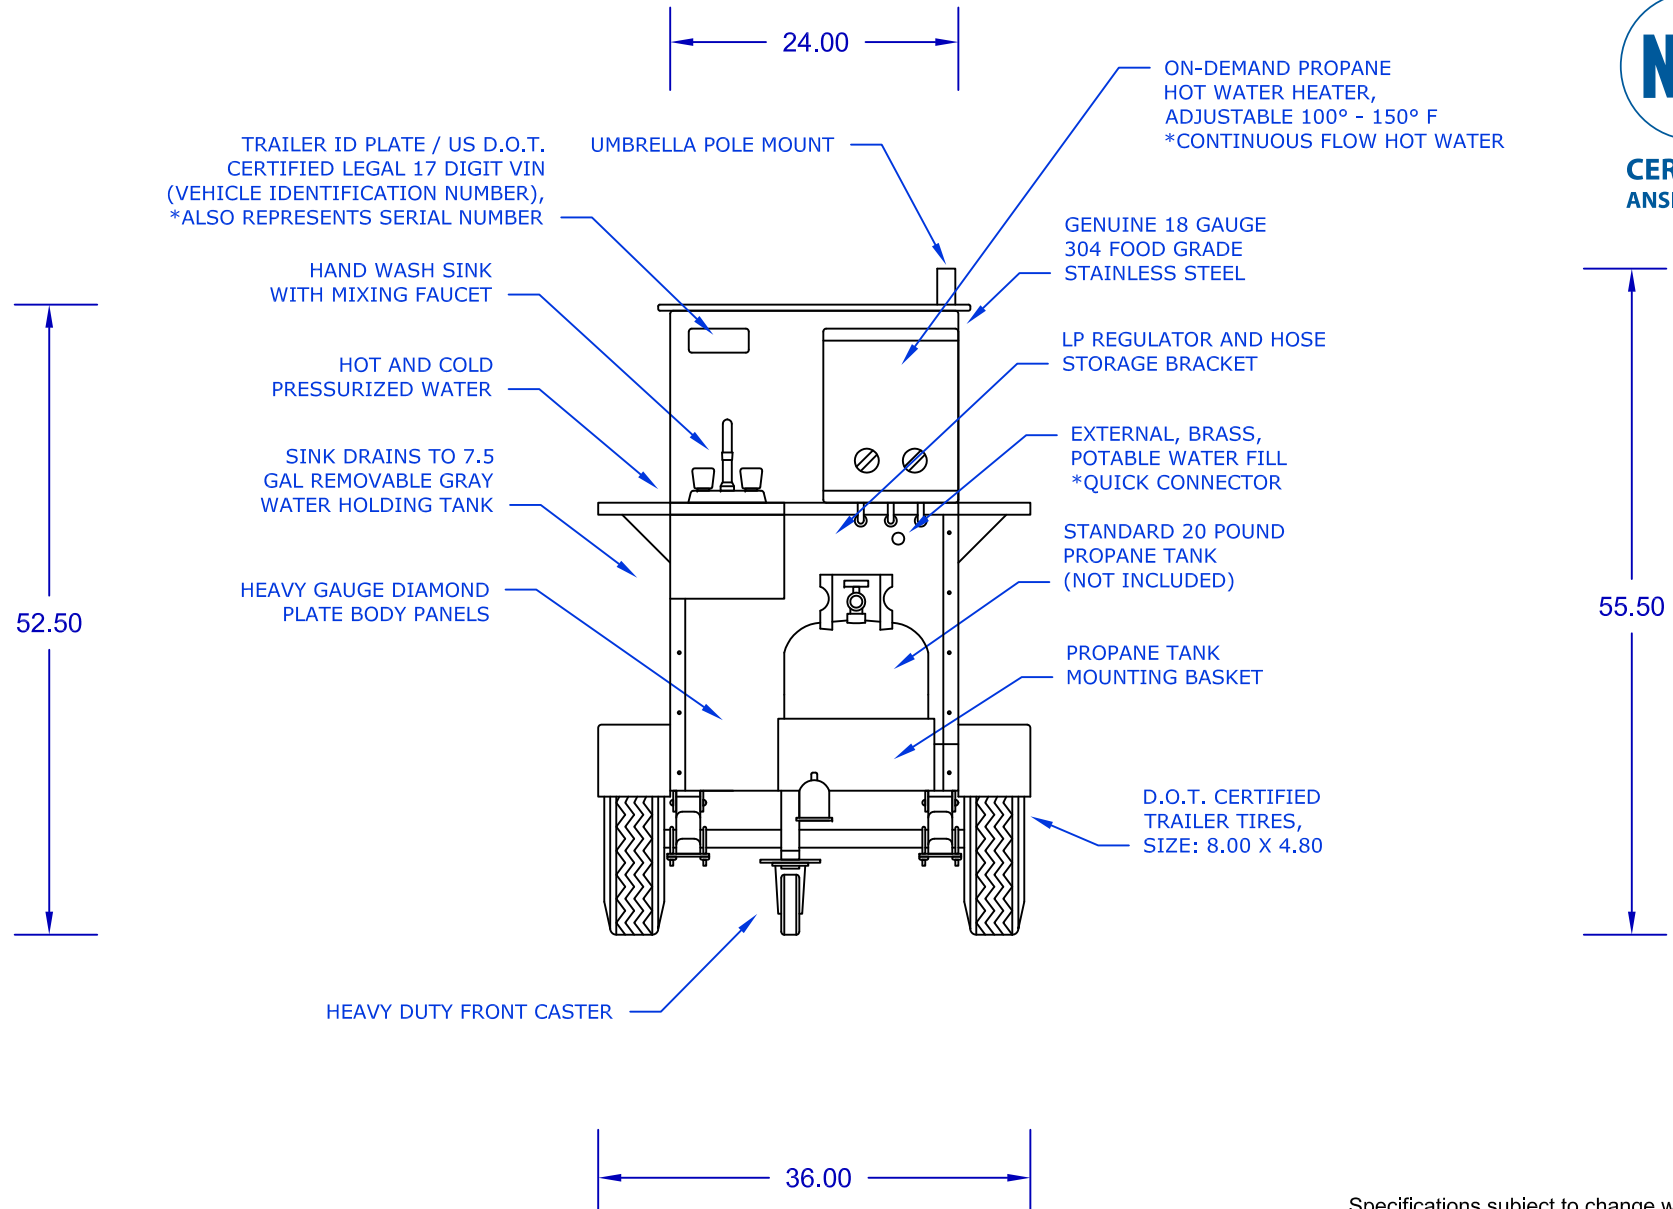

Rear View

CERTIFIED
ANSI / NSF 59

The Malibu Hot Dog Cart

MODEL: MALIBU-10 ANSI / NSF 59

DreamMaker HOT DOG CARTS

Home of the Ez-Lease - Call Today! **1.800.408.1802**

Front View

DreamMakerHotDogCarts.com