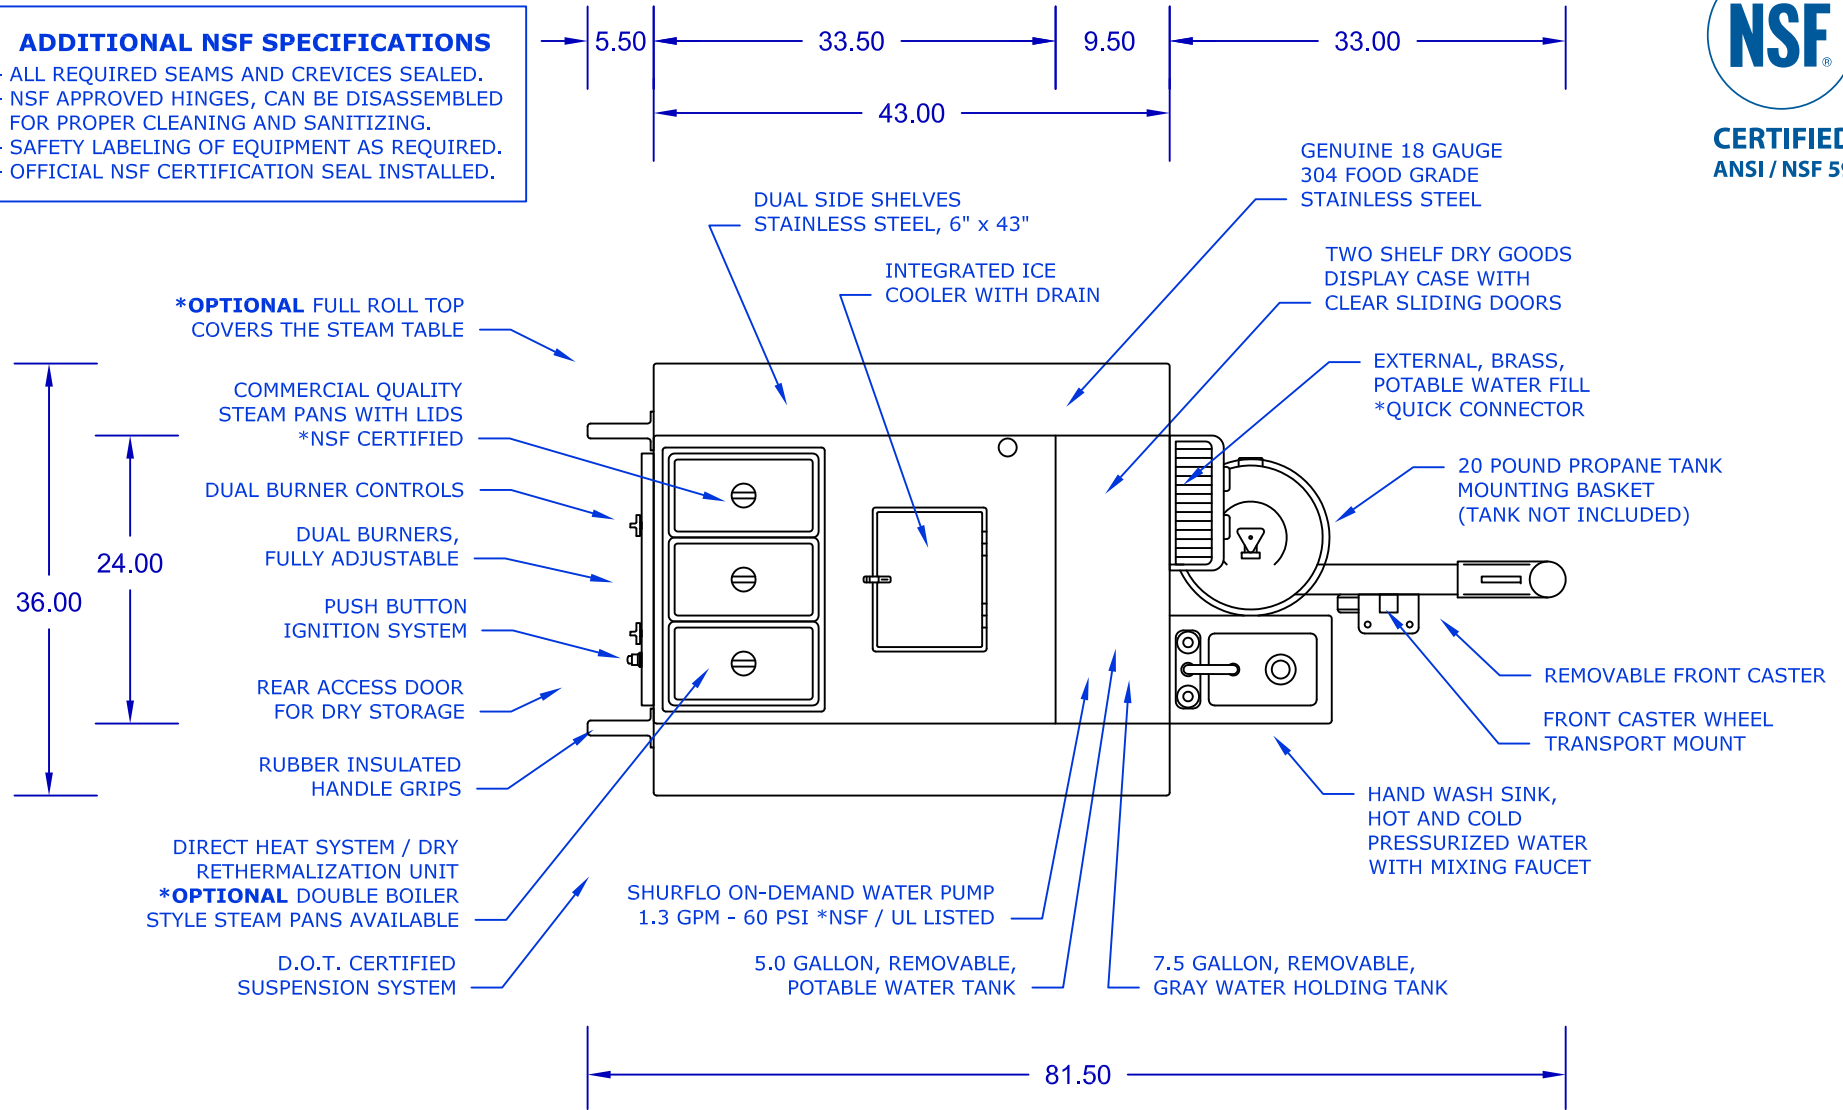

The Malibu Hot Dog Cart

MODEL: MALIBU-10 ANSI / NSF 59

DreamMaker HOT DOG CARTS

Home of the Ez-Lease - Call Today! **1.800.408.1802**

Top View

ADDITIONAL NSF SPECIFICATIONS

- ALL REQUIRED SEAMS AND CREVICES SEALED.
- NSF APPROVED HINGES, CAN BE DISASSEMBLED FOR PROPER CLEANING AND SANITIZING.
- SAFETY LABELING OF EQUIPMENT AS REQUIRED.
- OFFICIAL NSF CERTIFICATION SEAL INSTALLED.

CERTIFIED
ANSI / NSF 59