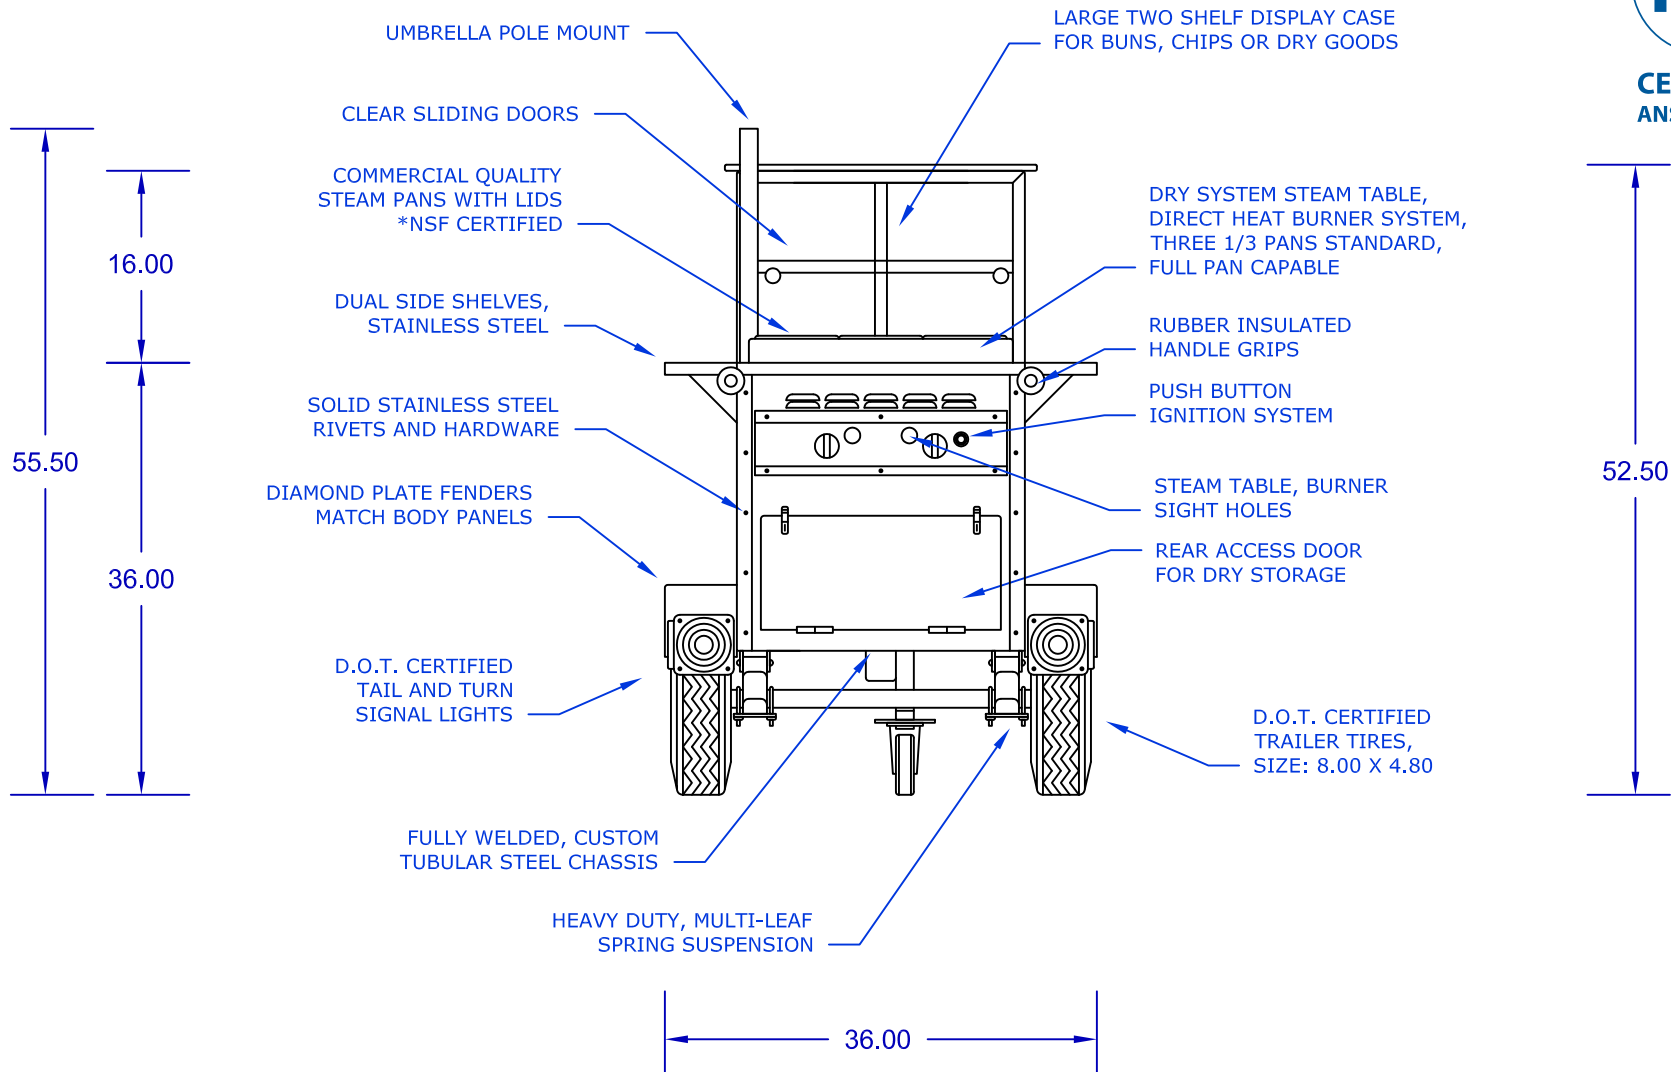

DreamMaker HOT DOG CARTS

Home of the Ez-Lease - Call Today! **1.800.408.1802**

Left Side View

The Malibu Hot Dog Cart

MODEL: MALIBU-10 ANSI / NSF 59

DreamMaker HOT DOG CARTS

Home of the Ez-Lease - Call Today! **1.800.408.1802**

Rear View

CERTIFIED
ANSI / NSF 59

The Malibu Hot Dog Cart

MODEL: MALIBU-10 ANSI / NSF 59

DreamMaker HOT DOG CARTS

Home of the Ez-Lease - Call Today! **1.800.408.1802**

Front View

DreamMakerHotDogCarts.com