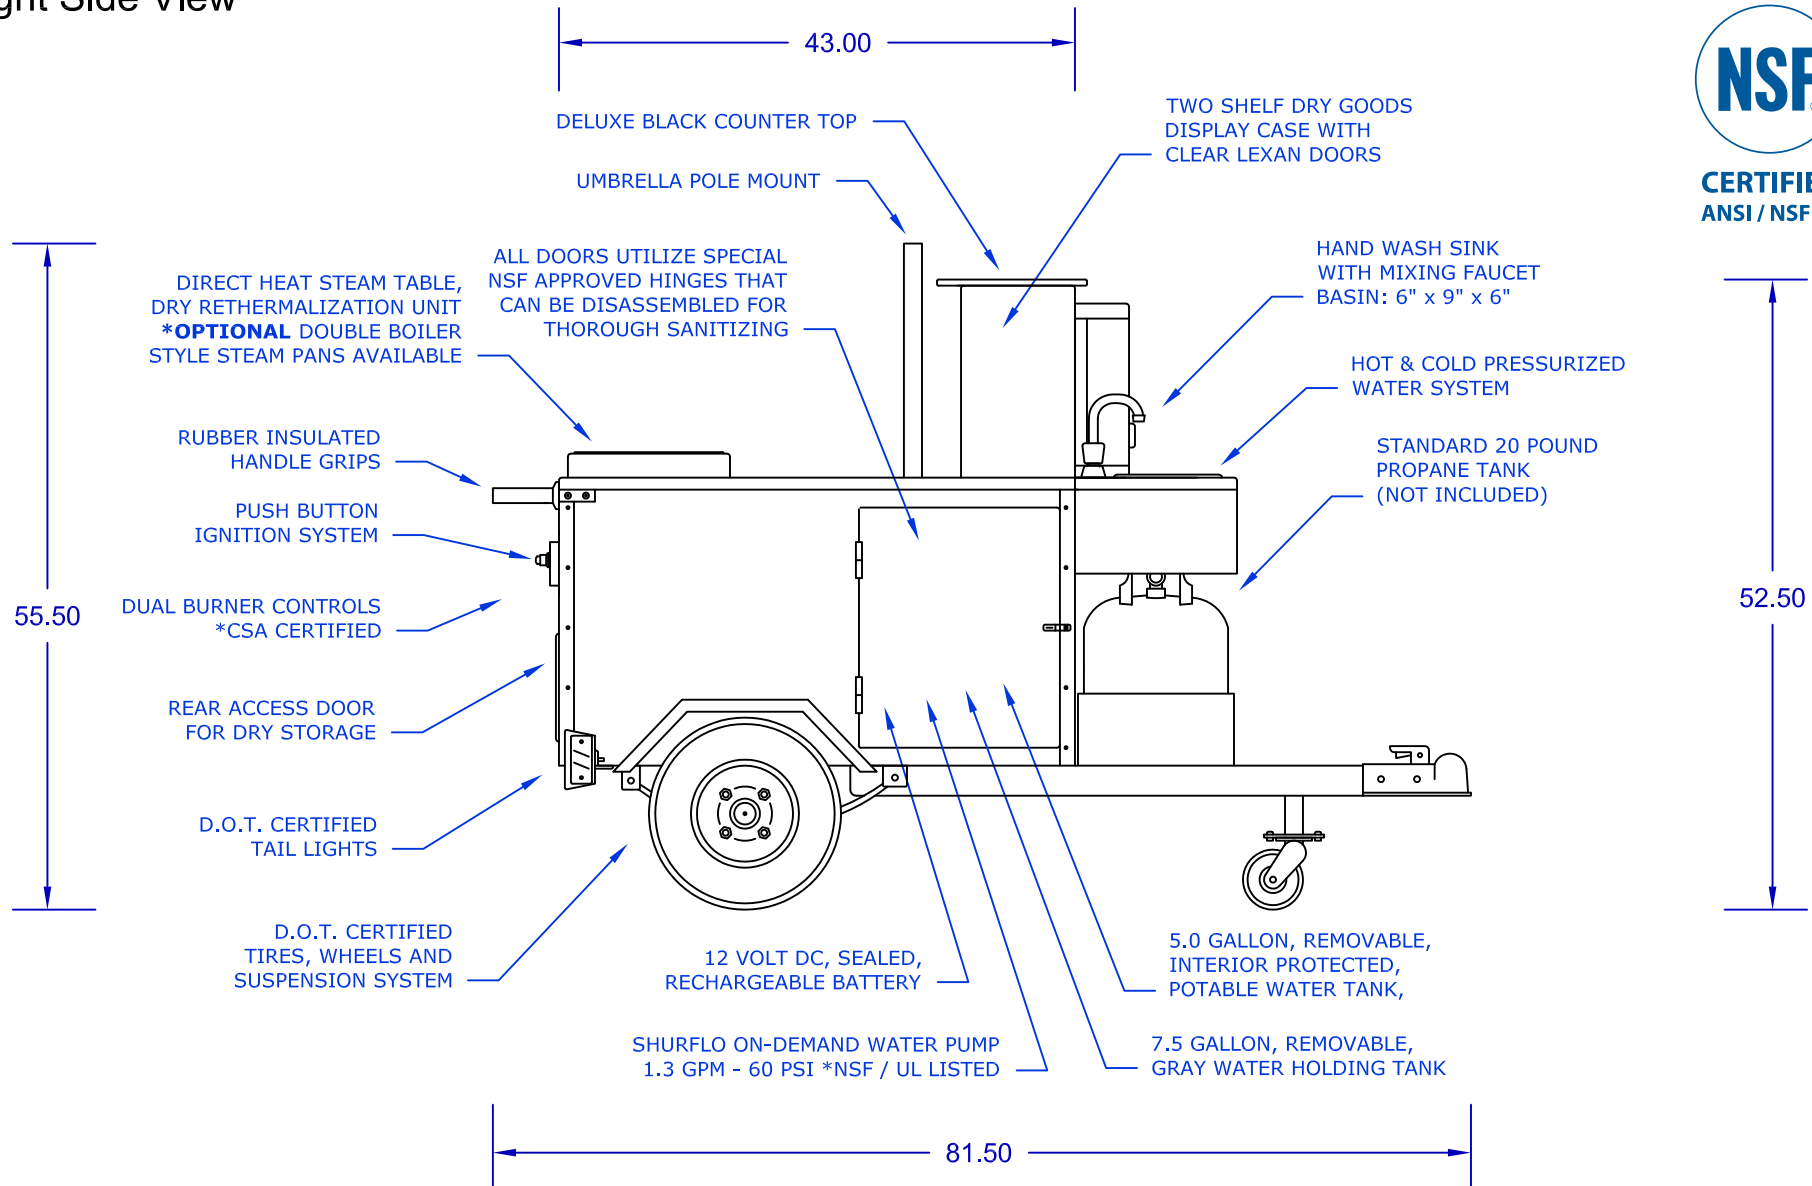

The Malibu Hot Dog Cart

MODEL: MALIBU-10 ANSI / NSF 59

DreamMaker HOT DOG CARTS

Home of the Ez-Lease - Call Today! **1.800.408.1802**

Top View

ADDITIONAL NSF SPECIFICATIONS

- ALL REQUIRED SEAMS AND CREVICES SEALED.
- NSF APPROVED HINGES, CAN BE DISASSEMBLED FOR PROPER CLEANING AND SANITIZING.
- SAFETY LABELING OF EQUIPMENT AS REQUIRED.
- OFFICIAL NSF CERTIFICATION SEAL INSTALLED.

CERTIFIED
ANSI / NSF 59

The Malibu Hot Dog Cart

MODEL: MALIBU-10 ANSI / NSF 59

DreamMaker HOT DOG CARTS

Home of the Ez-Lease - Call Today! **1.800.408.1802**

Right Side View

The Malibu Hot Dog Cart

MODEL: MALIBU-10 ANSI / NSF 59

DreamMaker HOT DOG CARTS

Home of the Ez-Lease - Call Today! **1.800.408.1802**

Left Side View

The Malibu Hot Dog Cart

MODEL: MALIBU-10 ANSI / NSF 59

DreamMaker HOT DOG CARTS

Home of the Ez-Lease - Call Today! **1.800.408.1802**