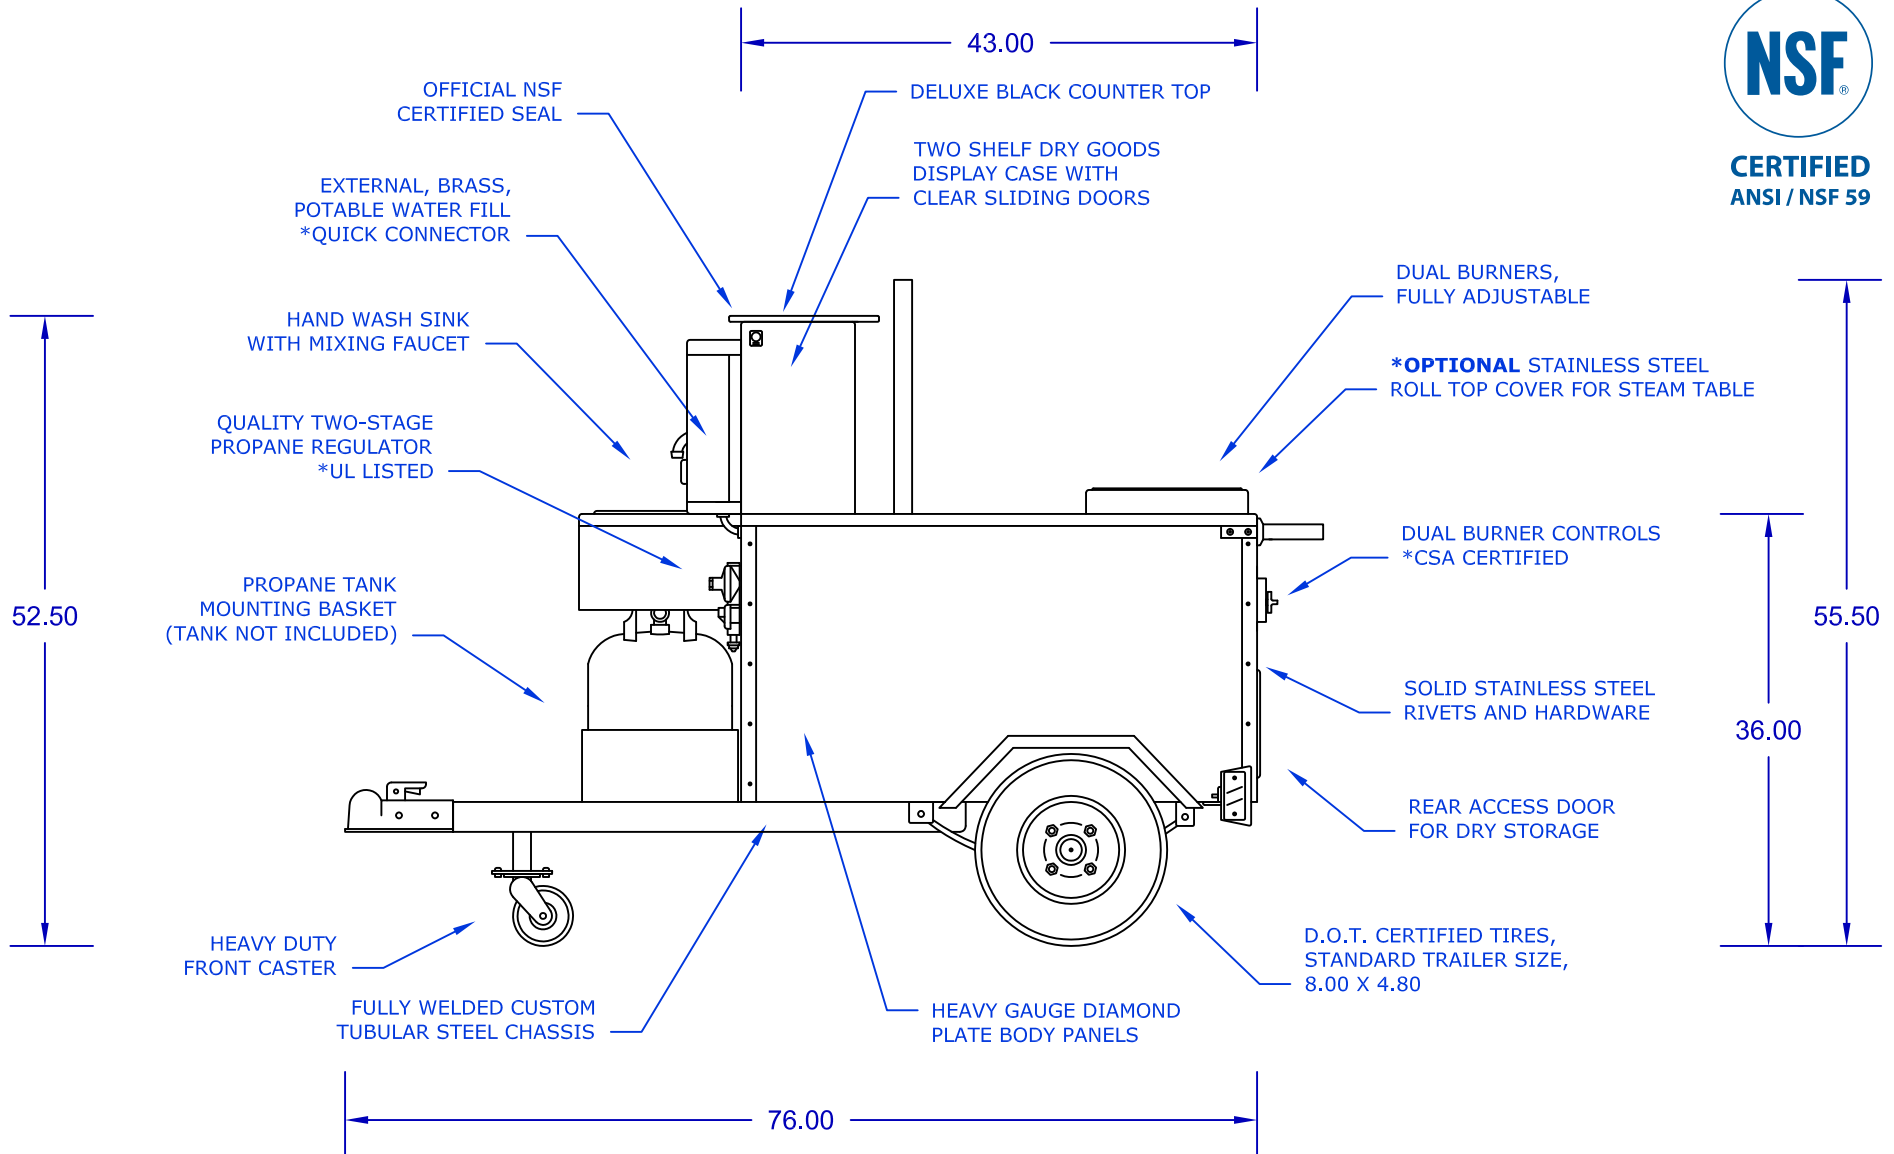

The Malibu Hot Dog Cart

MODEL: MALIBU-10 ANSI / NSF 59

DreamMaker HOT DOG CARTS

Home of the Ez-Lease - Call Today! **1.800.408.1802**

Top View

ADDITIONAL NSF SPECIFICATIONS

- ALL REQUIRED SEAMS AND CREVICES SEALED.
- NSF APPROVED HINGES, CAN BE DISASSEMBLED FOR PROPER CLEANING AND SANITIZING.
- SAFETY LABELING OF EQUIPMENT AS REQUIRED.
- OFFICIAL NSF CERTIFICATION SEAL INSTALLED.

CERTIFIED
ANSI / NSF 59

The Malibu Hot Dog Cart

MODEL: MALIBU-10 ANSI / NSF 59

DreamMaker HOT DOG CARTS

Home of the Ez-Lease - Call Today! **1.800.408.1802**

Right Side View

The Malibu Hot Dog Cart

MODEL: MALIBU-10 ANSI / NSF 59

DreamMaker HOT DOG CARTS

Home of the Ez-Lease - Call Today! **1.800.408.1802**

Left Side View

The Malibu Hot Dog Cart

MODEL: MALIBU-10 ANSI / NSF 59

DreamMaker HOT DOG CARTS

Home of the Ez-Lease - Call Today! **1.800.408.1802**