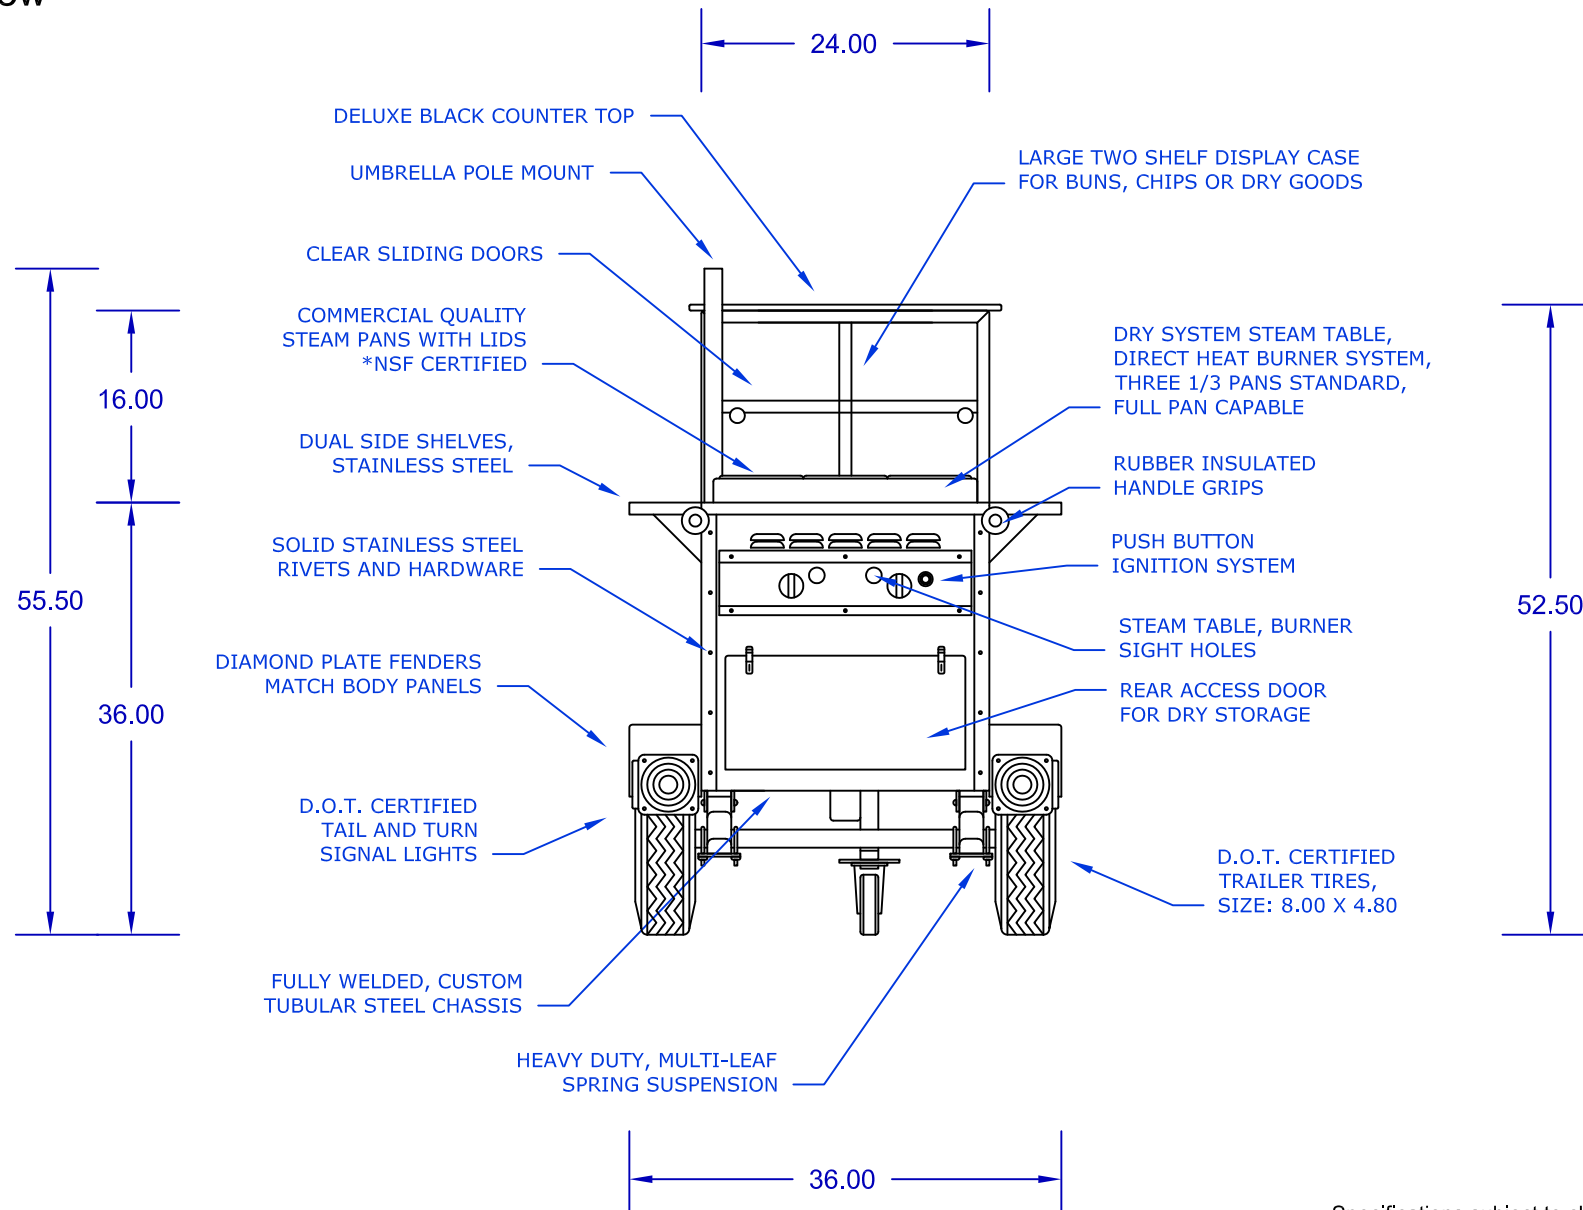

Top View

Right Side View

The Malibu Hot Dog Cart

MODEL: MALIBU-ST

DreamMaker HOT DOG CARTS

Home of the Ez-Lease - Call Today! **1.800.408.1802**

Left Side View

Rear View

The Malibu Hot Dog Cart

MODEL: MALIBU-ST

DreamMaker HOT DOG CARTS

Home of the Ez-Lease - Call Today! **1.800.408.1802**

Front View

DreamMakerHotDogCarts.com

Specifications subject to change without notice.
Call to verify critical specifications if required.