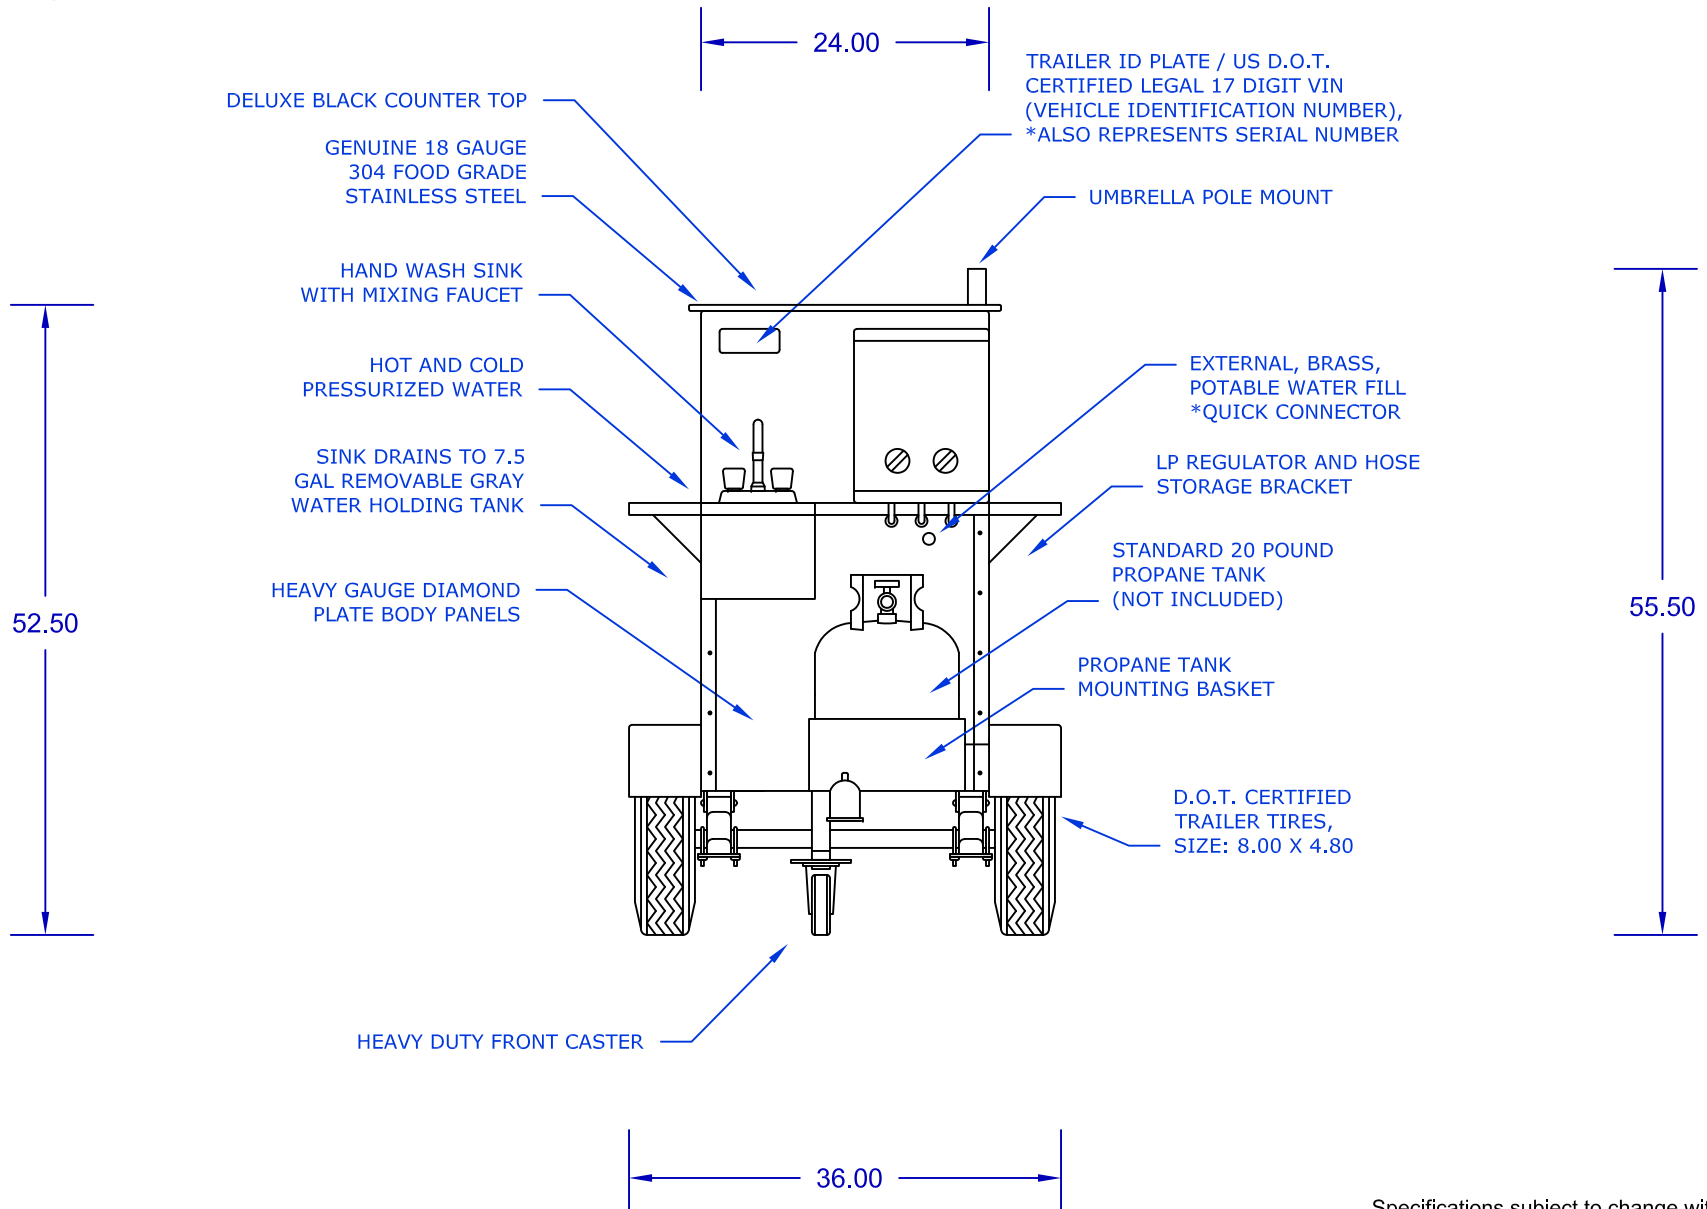

Top View

Right Side View

The Malibu Hot Dog Cart

MODEL: MALIBU-ST

DreamMaker HOT DOG CARTS

Home of the Ez-Lease - Call Today! **1.800.408.1802**

Left Side View

Rear View

The Malibu Hot Dog Cart

MODEL: MALIBU-ST

DreamMaker HOT DOG CARTS

Home of the Ez-Lease - Call Today! **1.800.408.1802**

Front View

DreamMakerHotDogCarts.com

Specifications subject to change without notice.
Call to verify critical specifications if required.