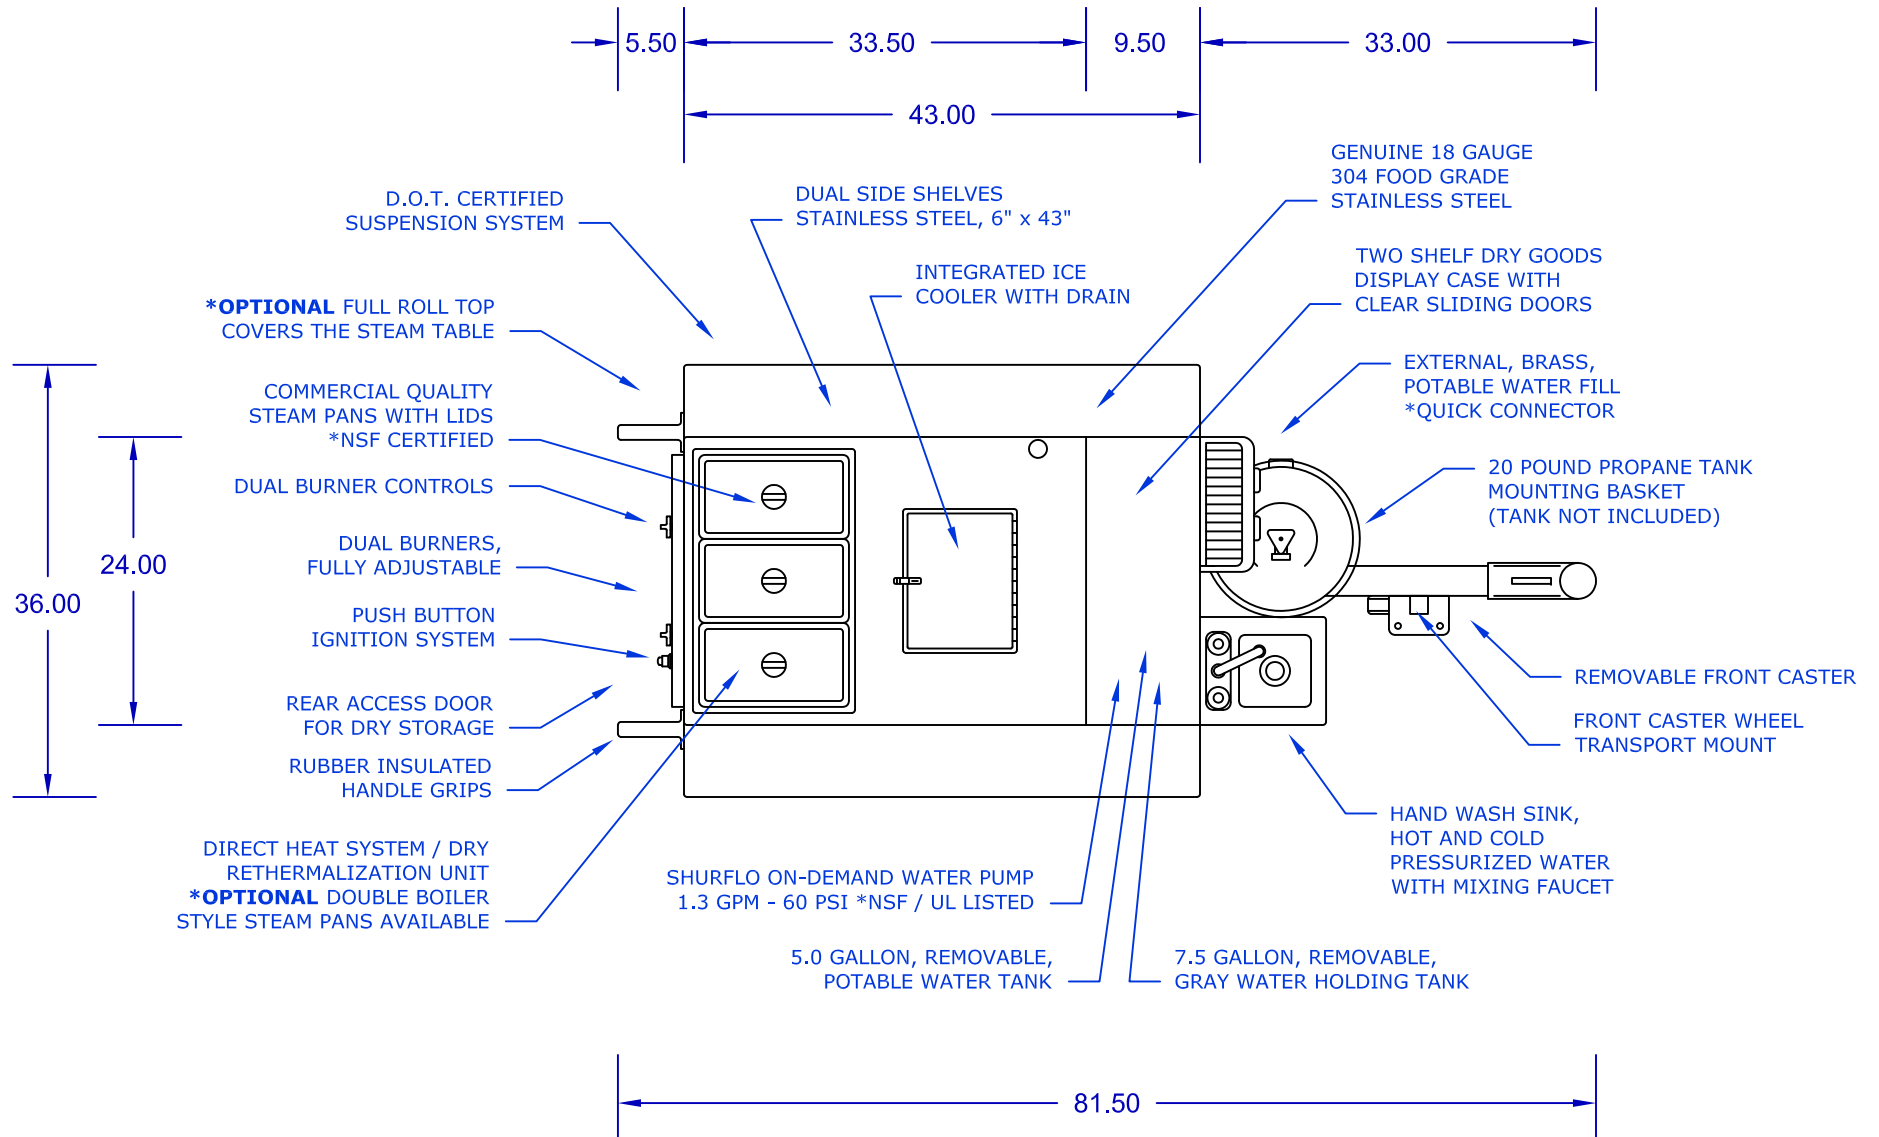

Top View

Right Side View

The Malibu Hot Dog Cart

MODEL: MALIBU-ST

DreamMaker HOT DOG CARTS

Home of the Ez-Lease - Call Today! **1.800.408.1802**

Left Side View

Rear View

The Malibu Hot Dog Cart

MODEL: MALIBU-ST

DreamMaker HOT DOG CARTS

Home of the Ez-Lease - Call Today! **1.800.408.1802**

Front View

DreamMakerHotDogCarts.com

Specifications subject to change without notice.
Call to verify critical specifications if required.