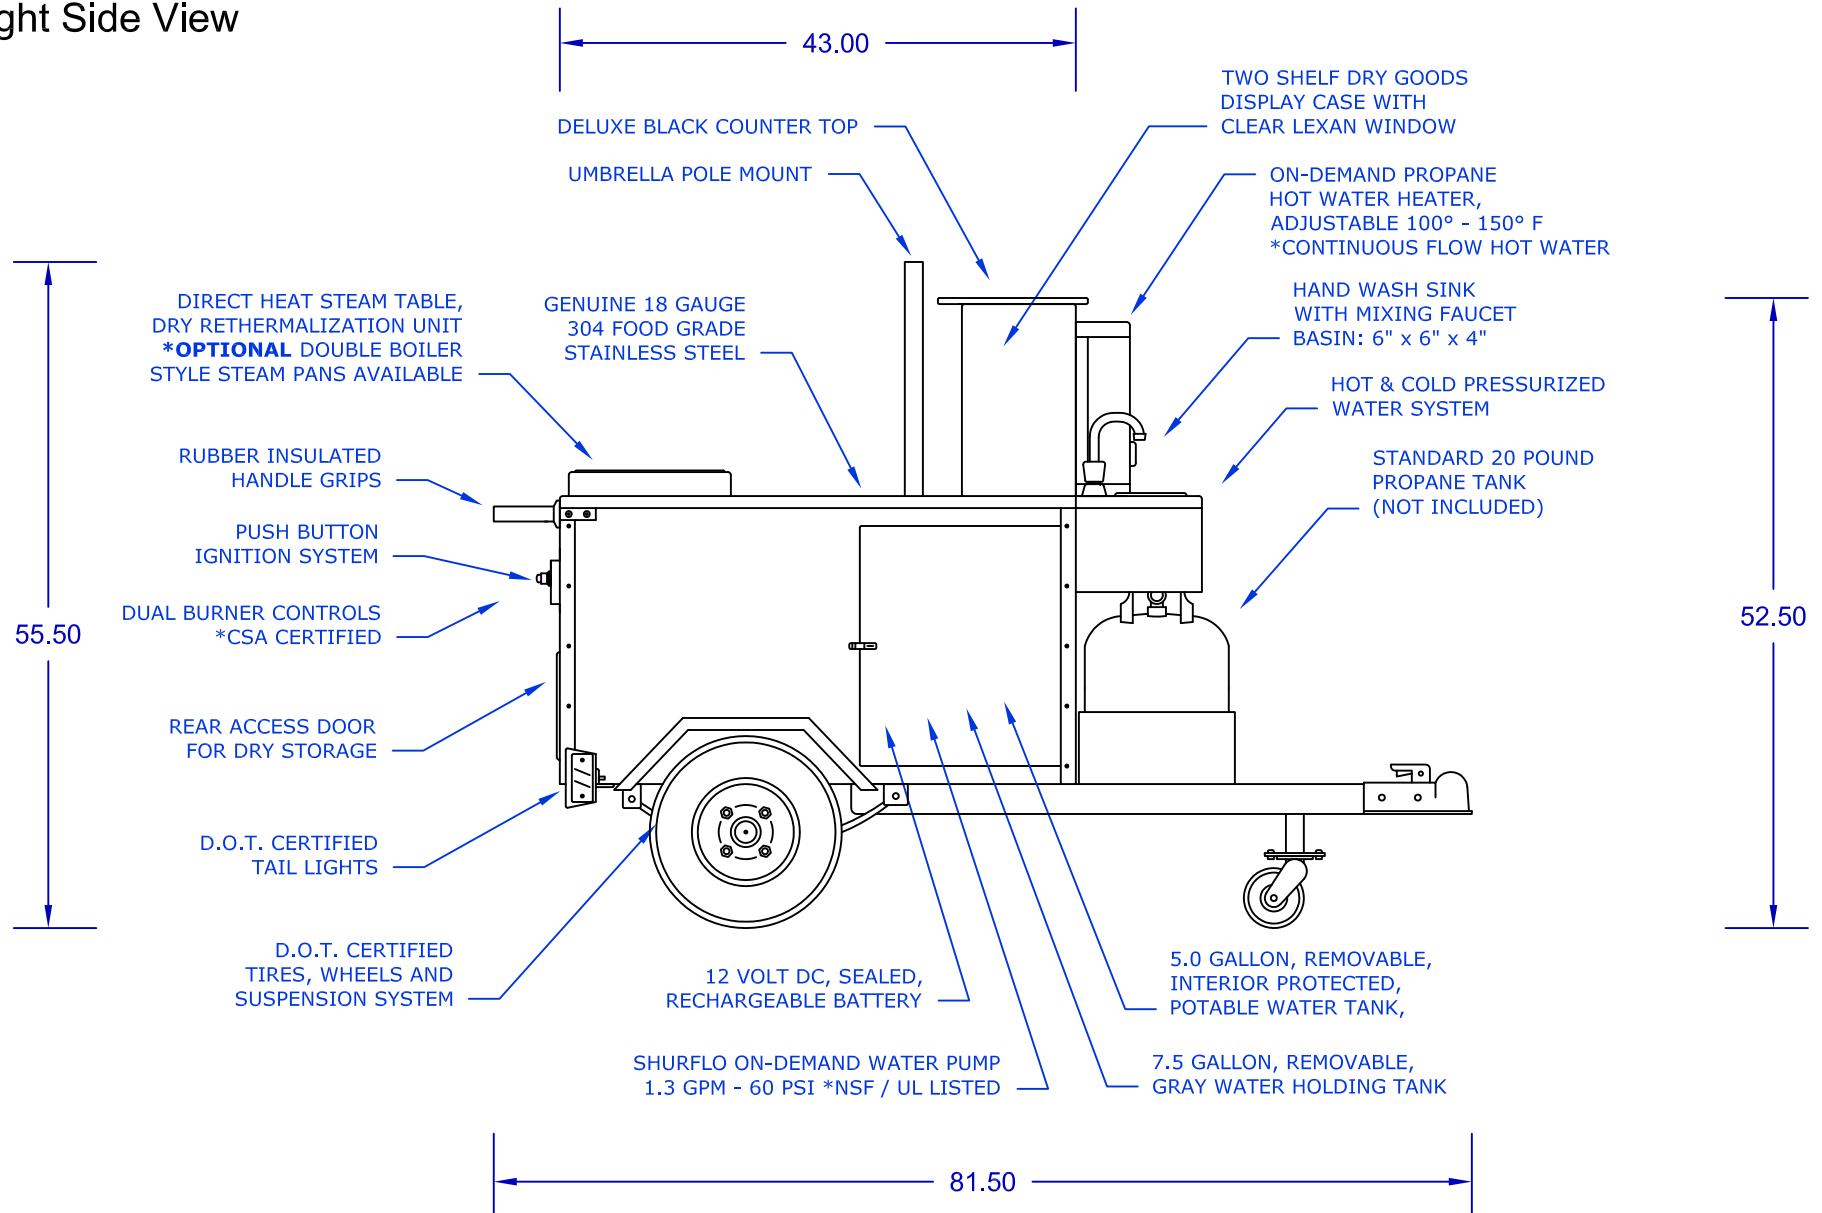

Top View

Right Side View

The Malibu Hot Dog Cart

MODEL: MALIBU-ST

DreamMaker HOT DOG CARTS

Home of the Ez-Lease - Call Today! **1.800.408.1802**

Left Side View

Rear View

The Malibu Hot Dog Cart

MODEL: MALIBU-ST

DreamMaker HOT DOG CARTS

Home of the Ez-Lease - Call Today! **1.800.408.1802**

Front View

DreamMakerHotDogCarts.com

Specifications subject to change without notice.
Call to verify critical specifications if required.