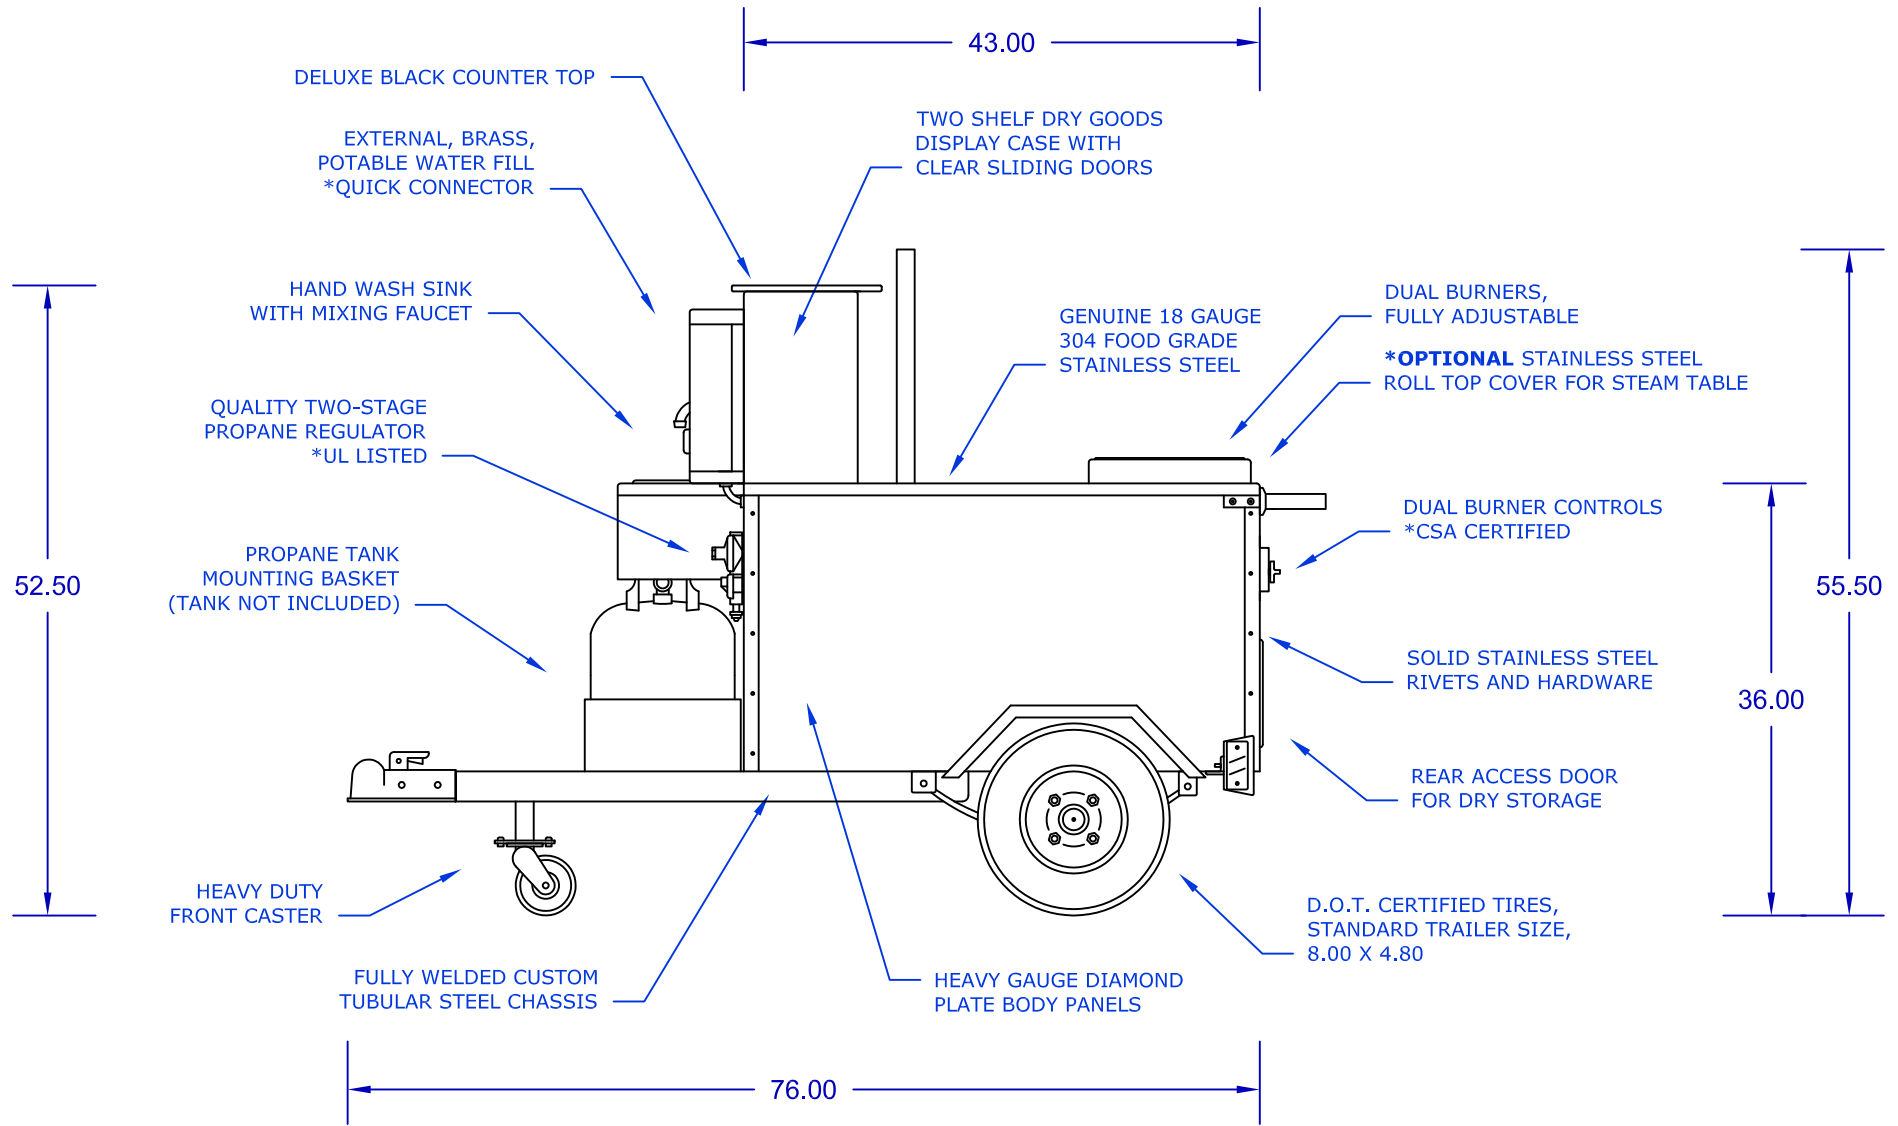

Top View

Right Side View

The Malibu Hot Dog Cart

MODEL: MALIBU-ST

DreamMaker HOT DOG CARTS

Home of the Ez-Lease - Call Today! **1.800.408.1802**

Left Side View

Rear View

The Malibu Hot Dog Cart

MODEL: MALIBU-ST

DreamMaker HOT DOG CARTS

Home of the Ez-Lease - Call Today! **1.800.408.1802**

Front View

DreamMakerHotDogCarts.com

Specifications subject to change without notice.
Call to verify critical specifications if required.