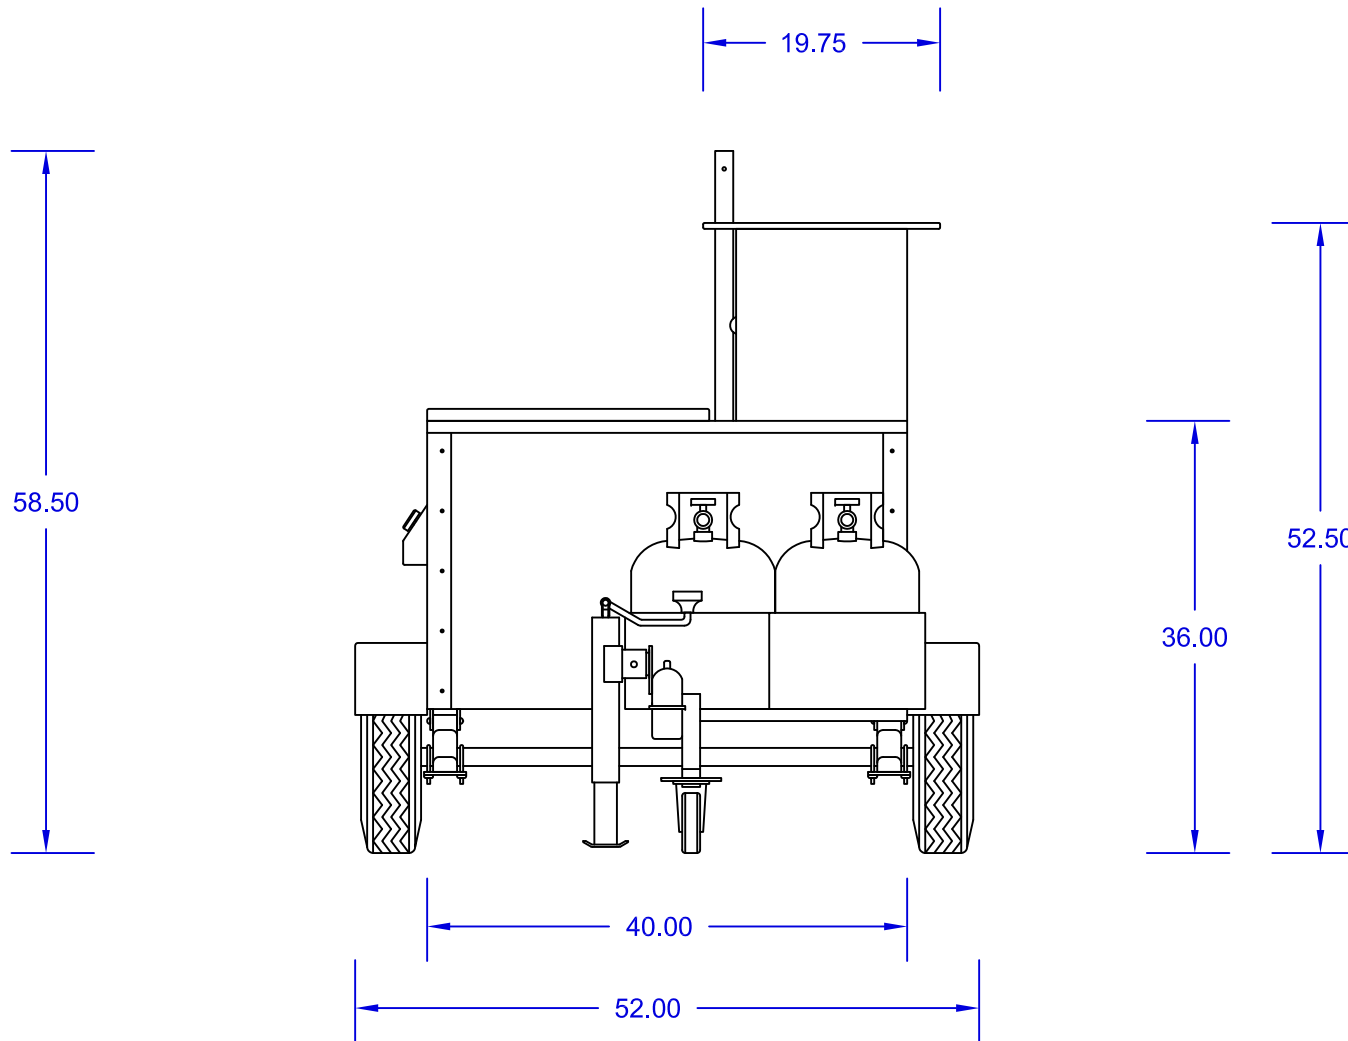

# The Oceanside Pro

Mobile Food Cart

Model: OCEANSIDE PRO

# DreamMaker HOT DOG CARTS

Home of the Ez-Lease - Call Today! **1.800.408.1802**

## Front View - Dimensions

DreamMakerHotDogCarts.com

Specifications subject to change without notice.  
Call to verify critical specifications if required.