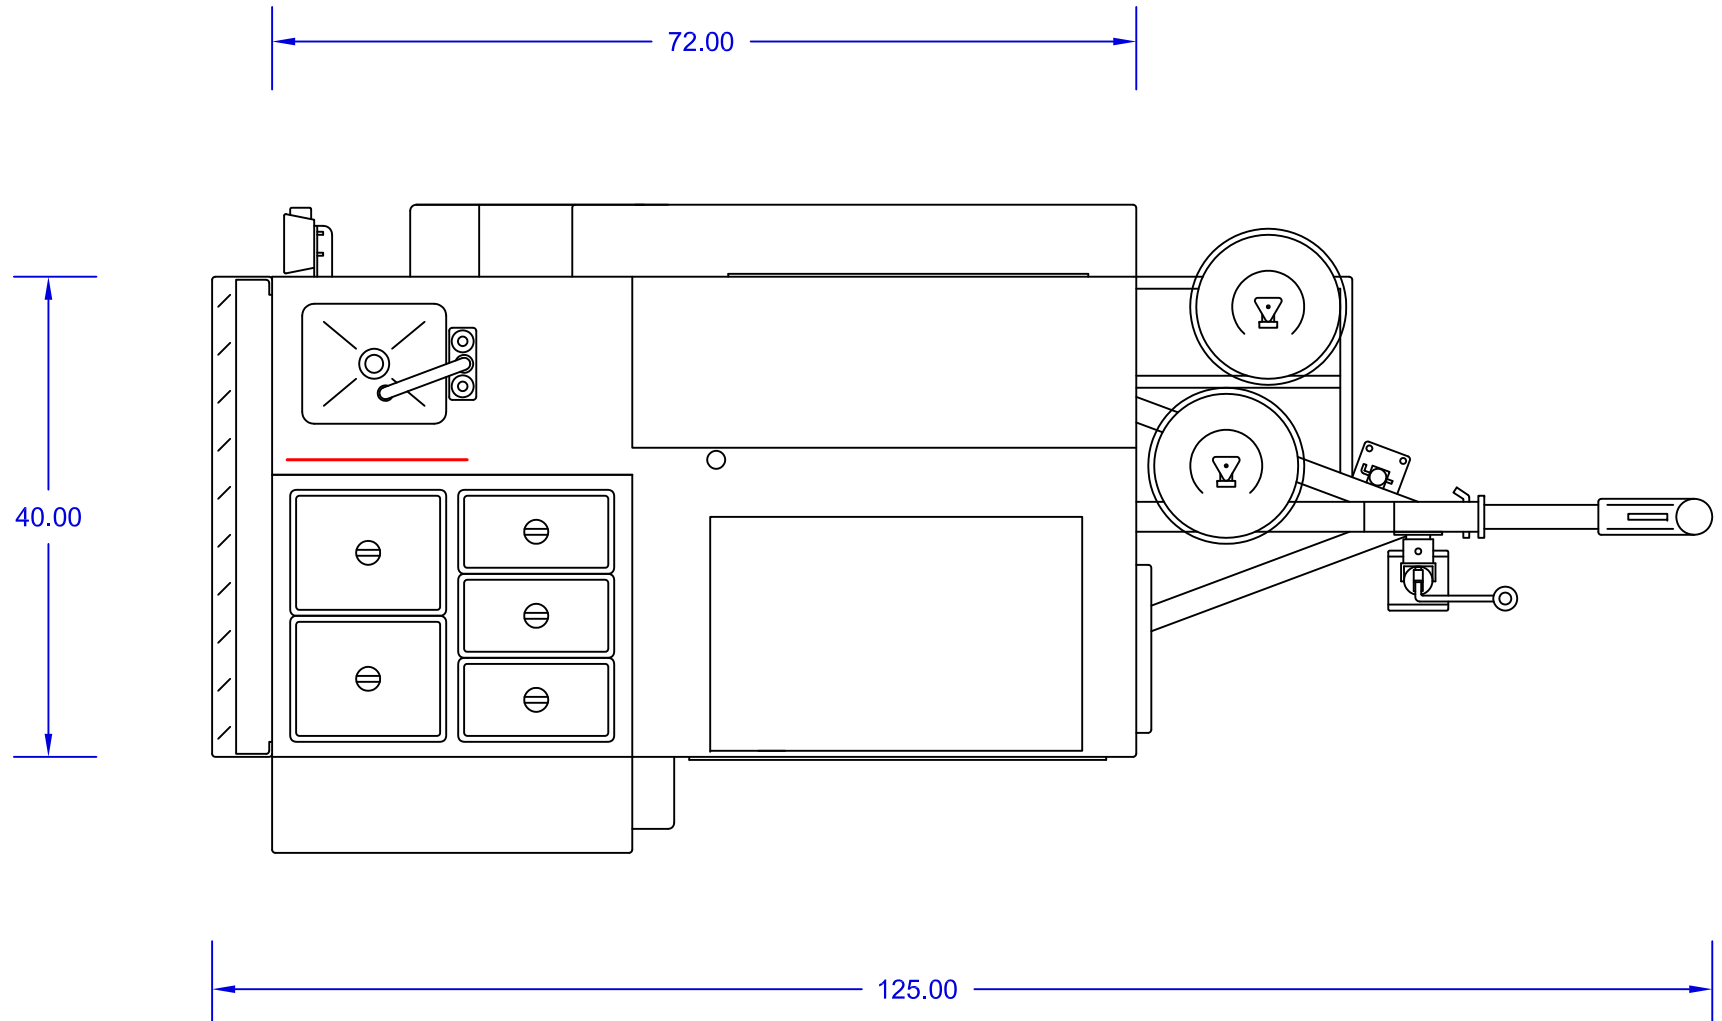

The Oceanside Pro

Mobile Food Cart

Model: OCEANSIDE PRO

DreamMaker HOT DOG CARTS

Home of the Ez-Lease - Call Today! **1.800.408.1802**

Top View - Dimensions

DreamMakerHotDogCarts.com

Specifications subject to change without notice.
Call to verify critical specifications if required.