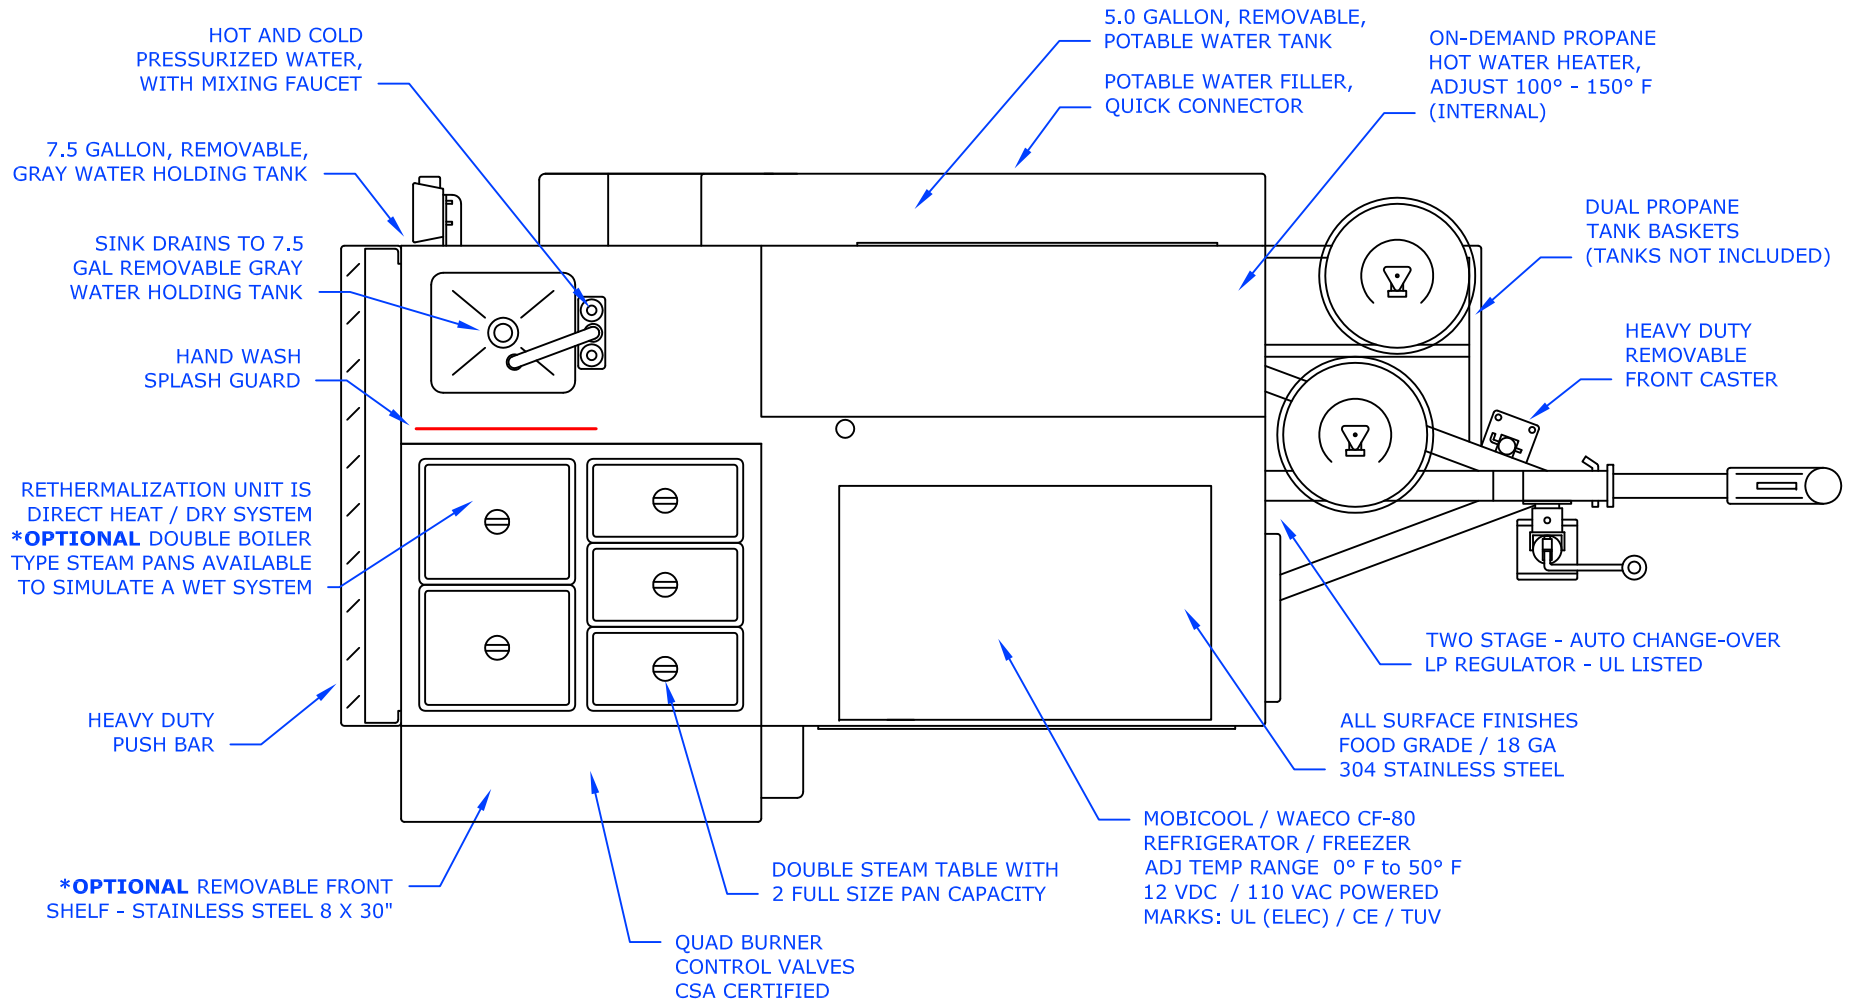

DreamMaker HOT DOG CARTS

Home of the Ez-Lease - Call Today! **1.800.408.1802**

Model: OCEANSIDE PRO

Top View - Features

DreamMakerHotDogCarts.com

Specifications subject to change without notice.
Call to verify critical specifications if required.