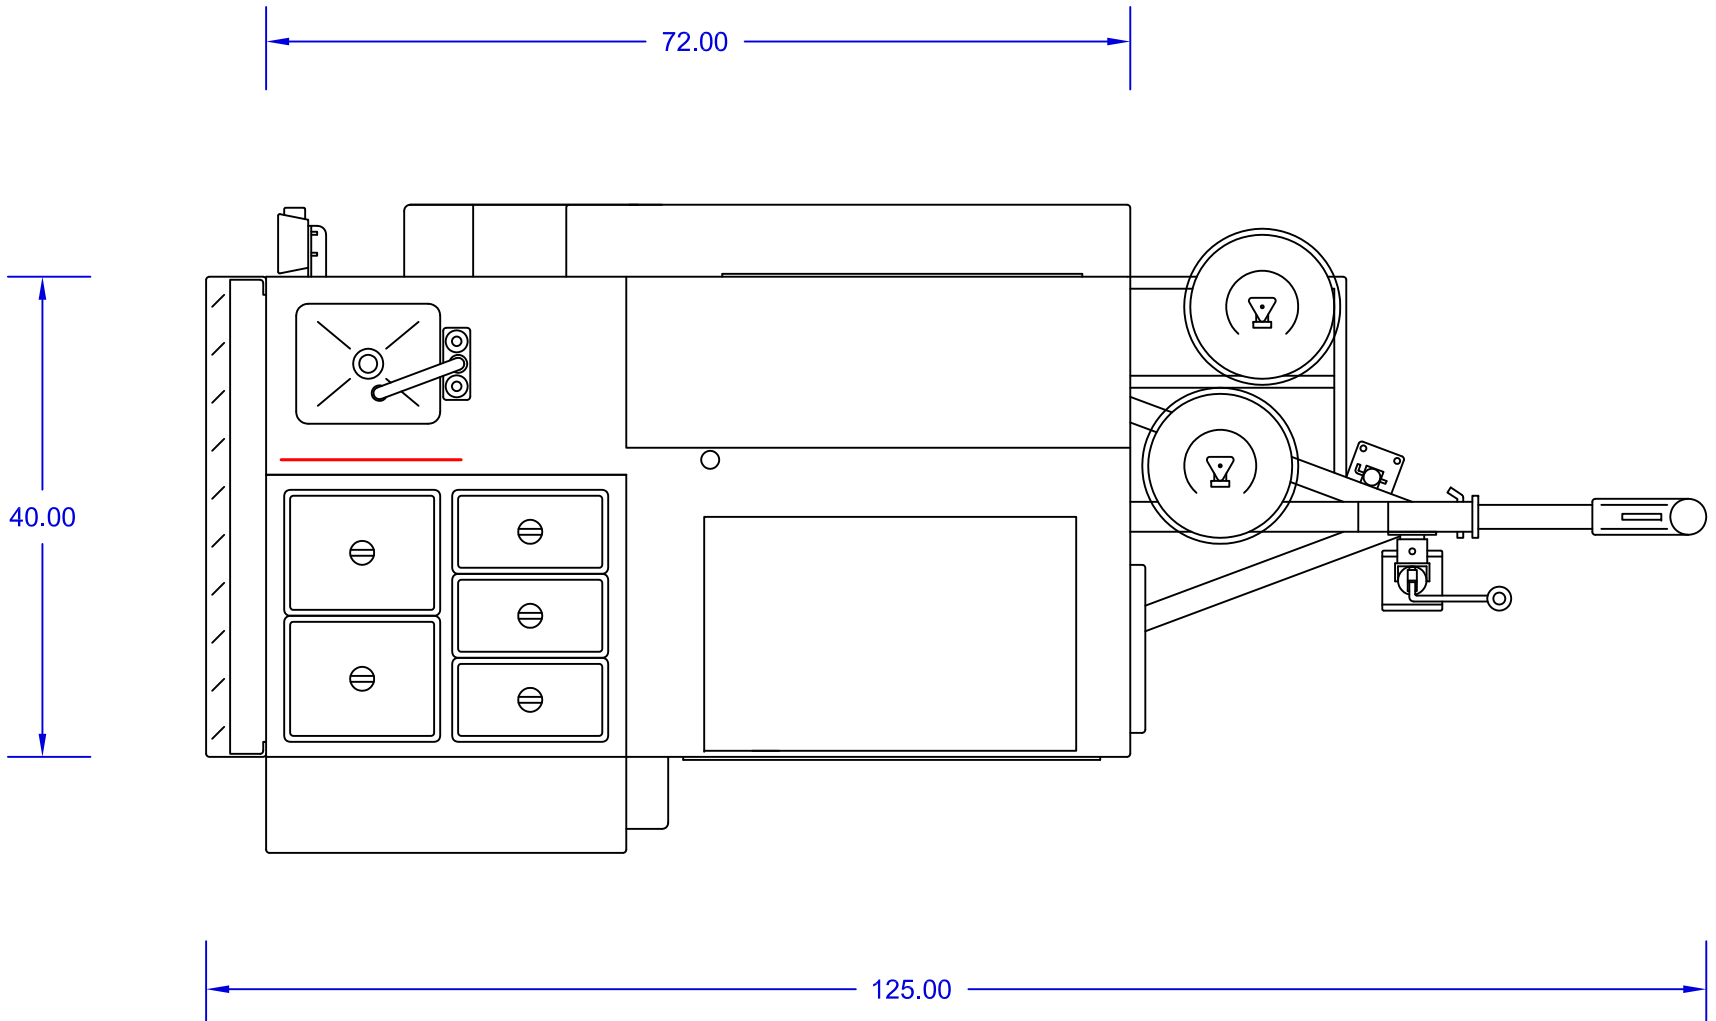

The Oceanside Pro

Mobile Food Cart

Model: OCEANSIDE PRO

DreamMaker HOT DOG CARTS

Home of the Ez-Lease - Call Today! **1.800.408.1802**

Top View - Dimensions

DreamMakerHotDogCarts.com

Specifications subject to change without notice.
Call to verify critical specifications if required.