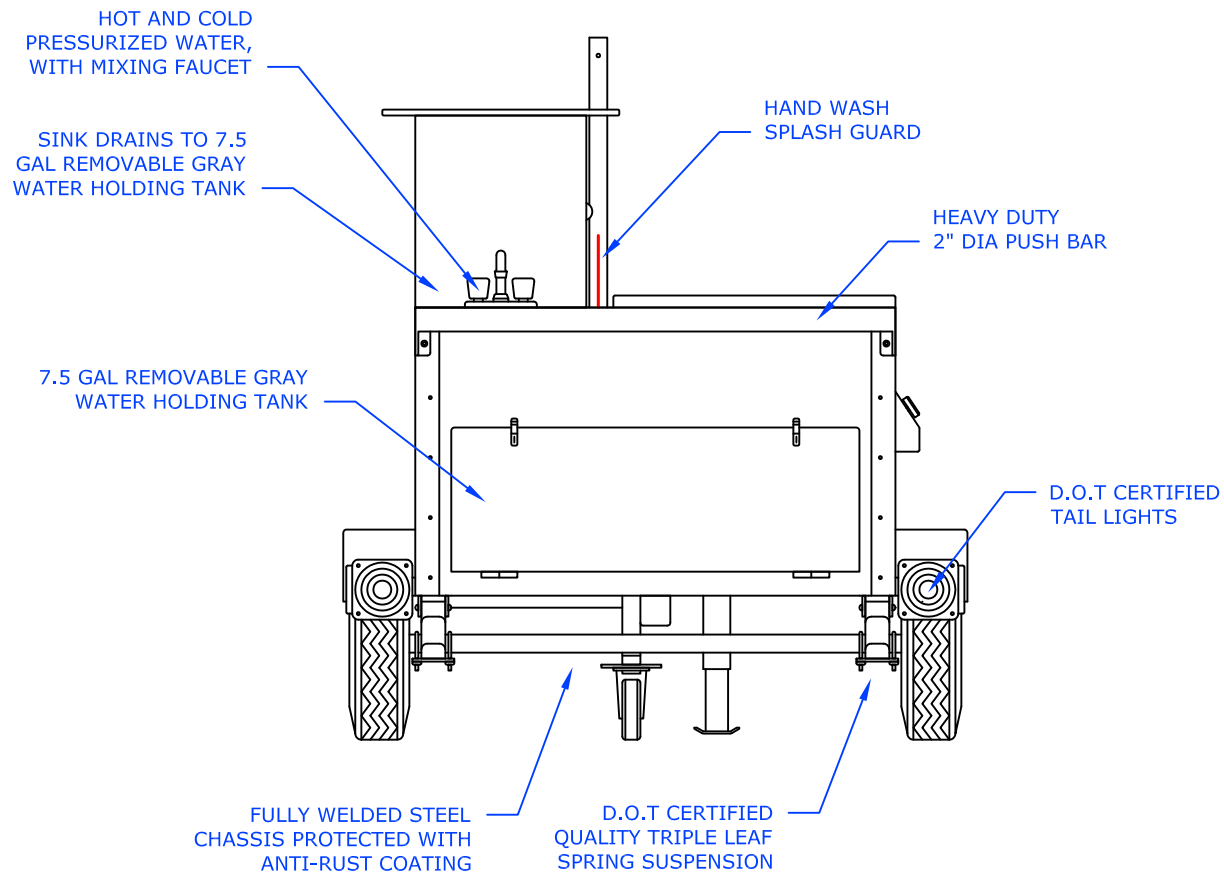

The Oceanside Pro

Mobile Food Cart

Model: OCEANSIDE PRO

DreamMaker HOT DOG CARTS

Home of the Ez-Lease - Call Today! **1.800.408.1802**

Rear View - Features

DreamMakerHotDogCarts.com

Specifications subject to change without notice.
Call to verify critical specifications if required.