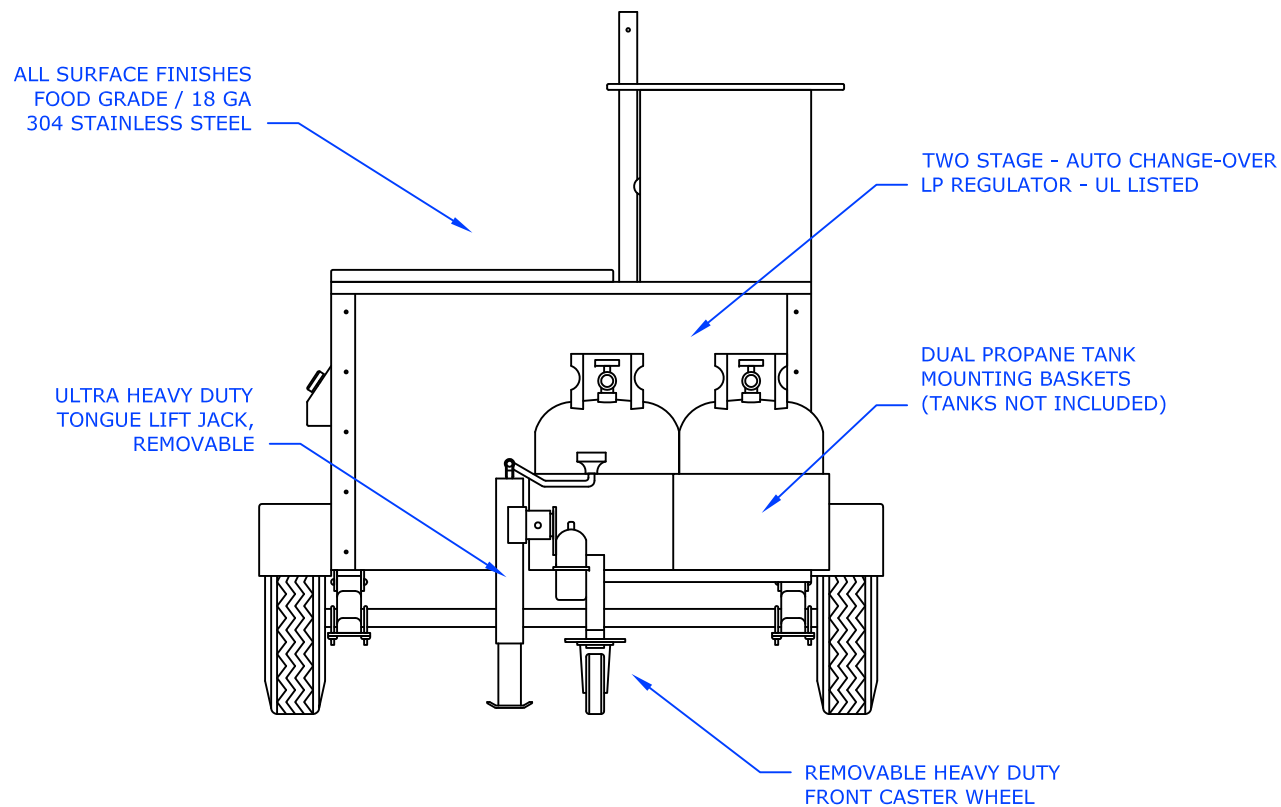

The Oceanside Pro

Mobile Food Cart

Model: OCEANSIDE PRO

DreamMaker HOT DOG CARTS

Home of the Ez-Lease - Call Today! **1.800.408.1802**

Front View - Features

DreamMakerHotDogCarts.com

Specifications subject to change without notice.
Call to verify critical specifications if required.