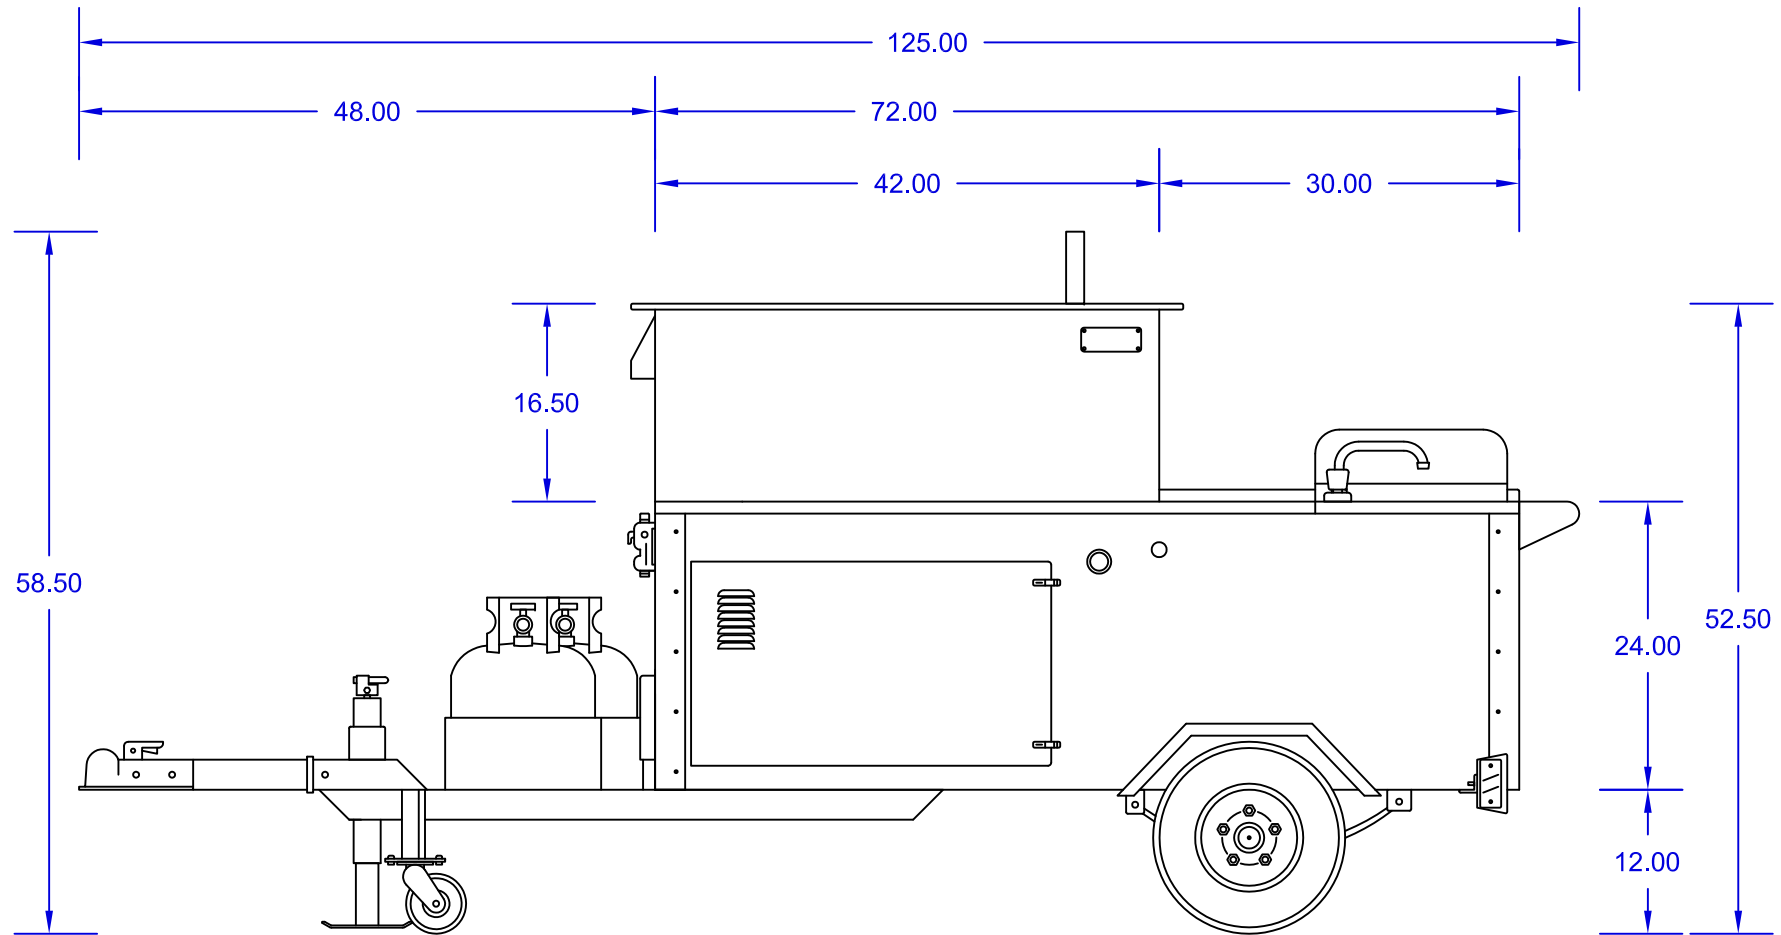

The Oceanside Pro

Mobile Food Cart

Model: OCEANSIDE PRO

DreamMaker HOT DOG CARTS

Home of the Ez-Lease - Call Today! **1.800.408.1802**

Left Side View - Dimensions

DreamMakerHotDogCarts.com

Specifications subject to change without notice.
Call to verify critical specifications if required.