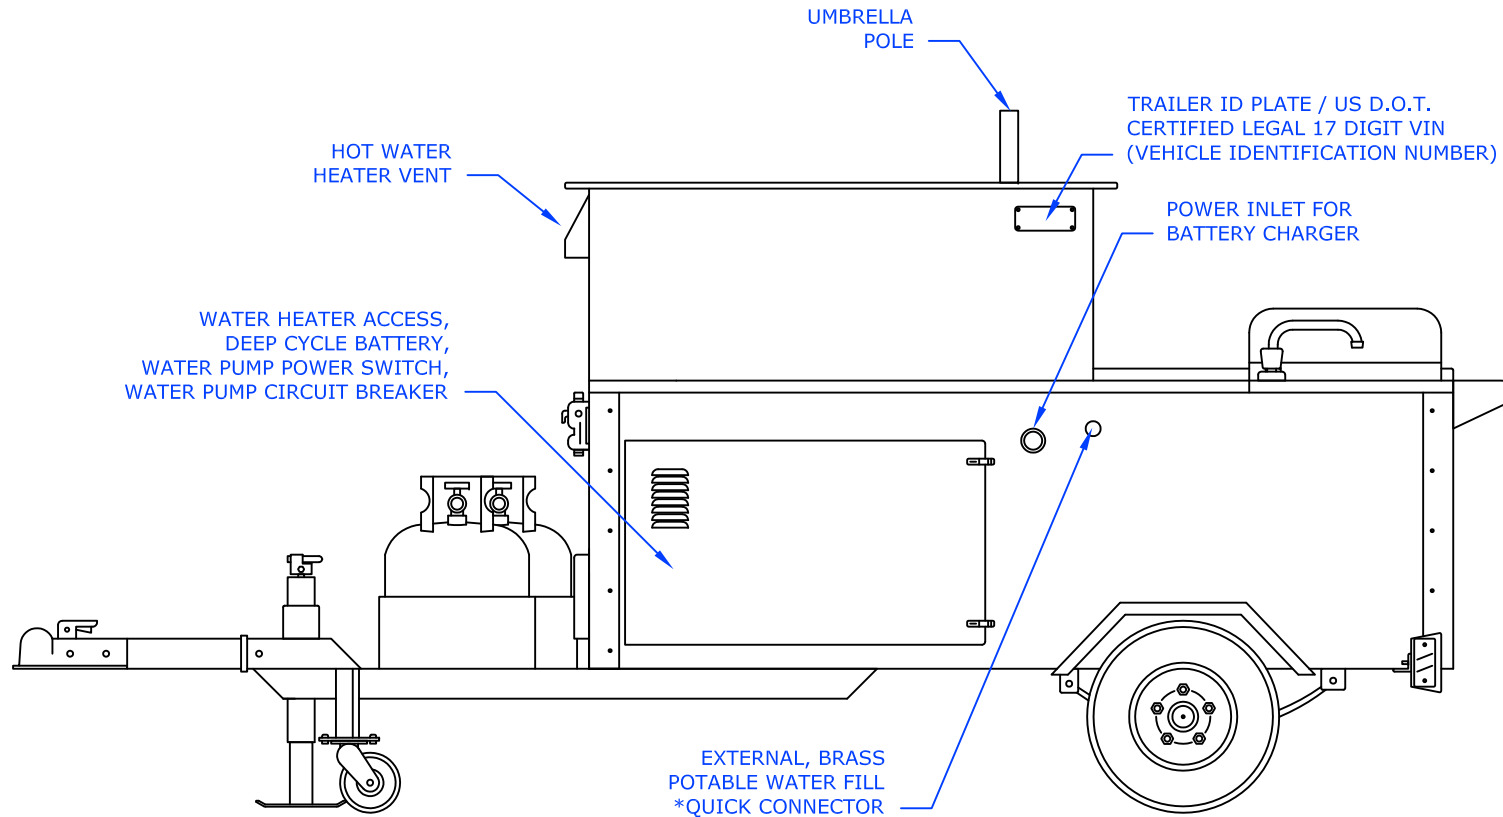

The Oceanside Pro

Mobile Food Cart

Model: OCEANSIDE PRO

DreamMaker HOT DOG CARTS

Home of the Ez-Lease - Call Today! **1.800.408.1802**

Left Side View - Features

DreamMakerHotDogCarts.com

Specifications subject to change without notice.
Call to verify critical specifications if required.