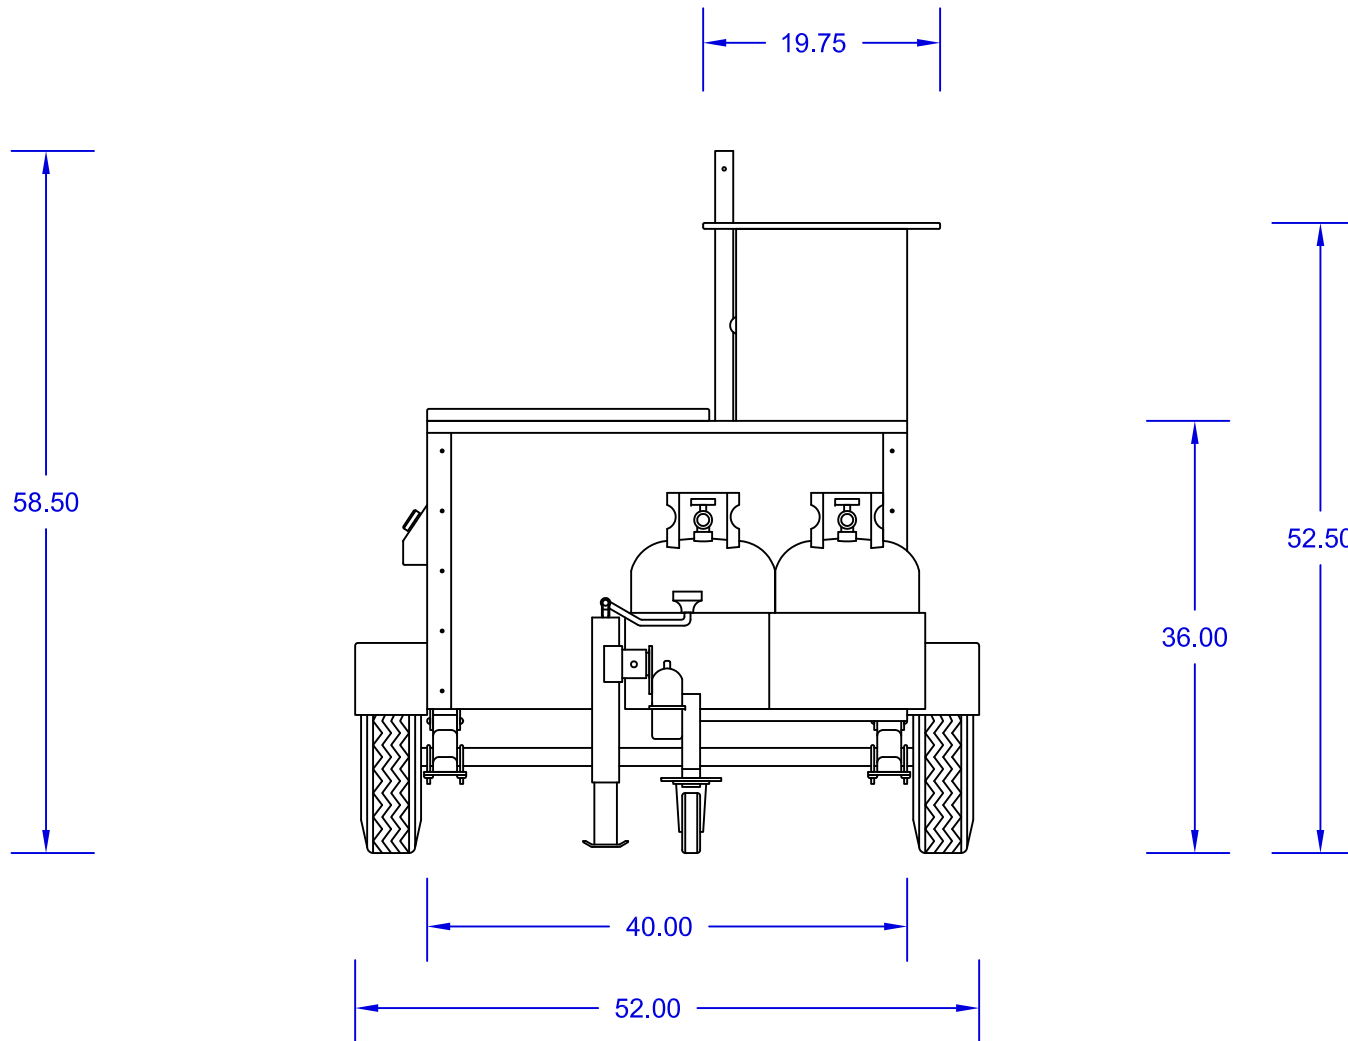

The Oceanside Pro

Mobile Food Cart

Model: OCEANSIDE PRO

DreamMaker HOT DOG CARTS

Home of the Ez-Lease - Call Today! **1.800.408.1802**

Rear View - Dimensions

DreamMakerHotDogCarts.com

Specifications subject to change without notice.
Call to verify critical specifications if required.

The Oceanside Pro

Mobile Food Cart

Model: OCEANSIDE PRO

DreamMaker HOT DOG CARTS

Home of the Ez-Lease - Call Today! **1.800.408.1802**

Front View - Dimensions

DreamMakerHotDogCarts.com

Specifications subject to change without notice.
Call to verify critical specifications if required.