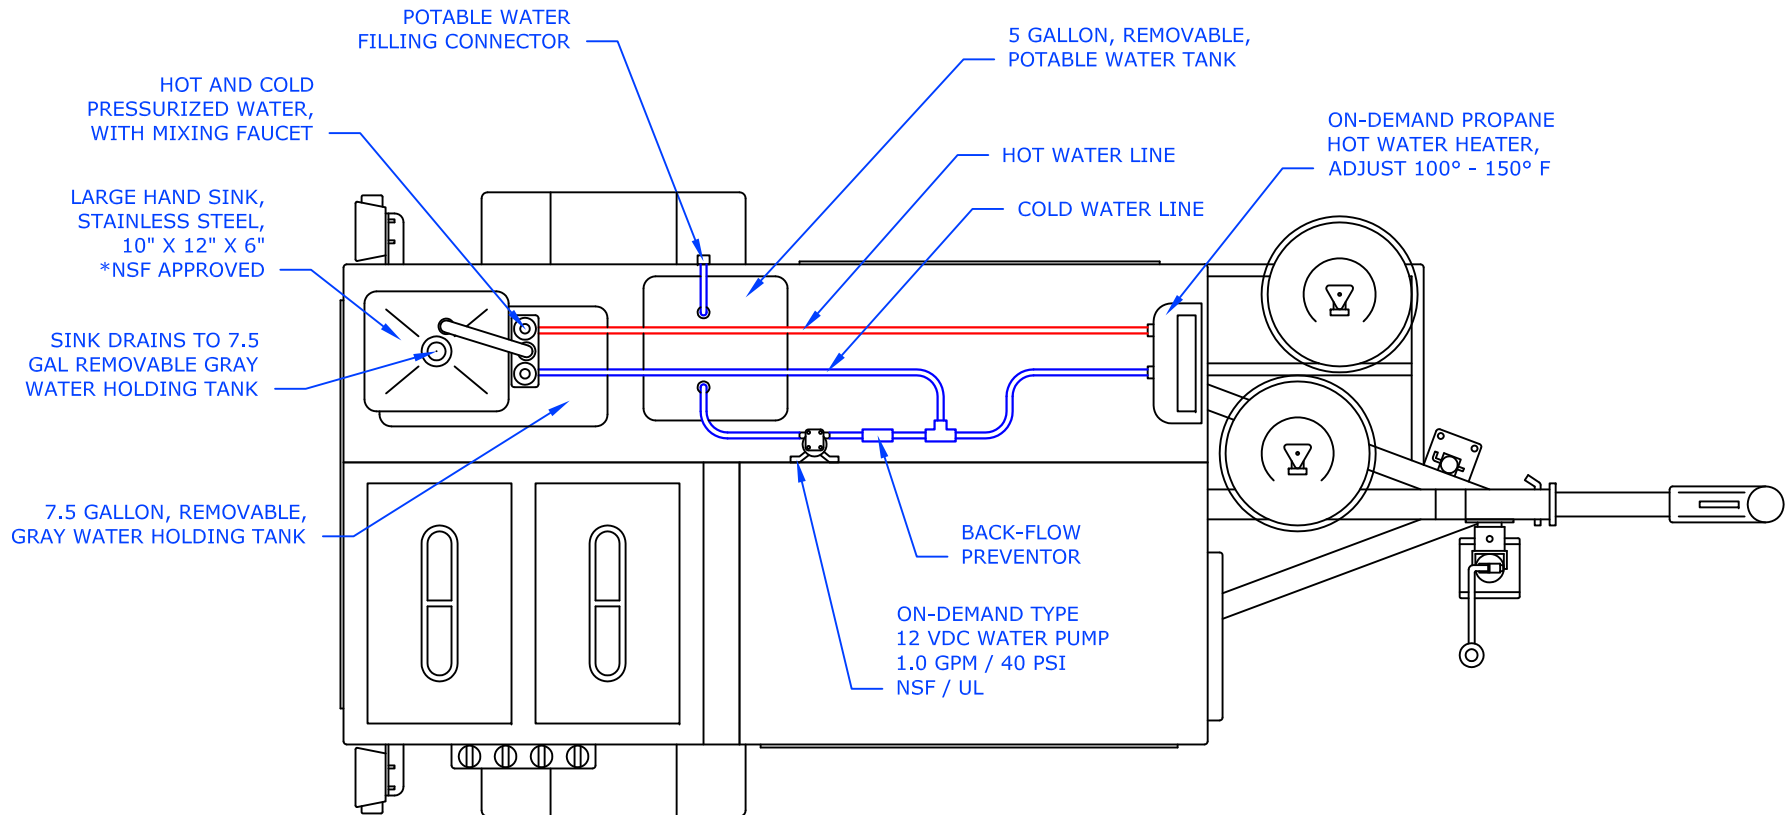

The Oceanside Pro

Mobile Food Cart

Model: OCEANSIDE PRO

DreamMaker HOT DOG CARTS

Home of the Ez-Lease - Call Today! **1.800.408.1802**

Water System Detail