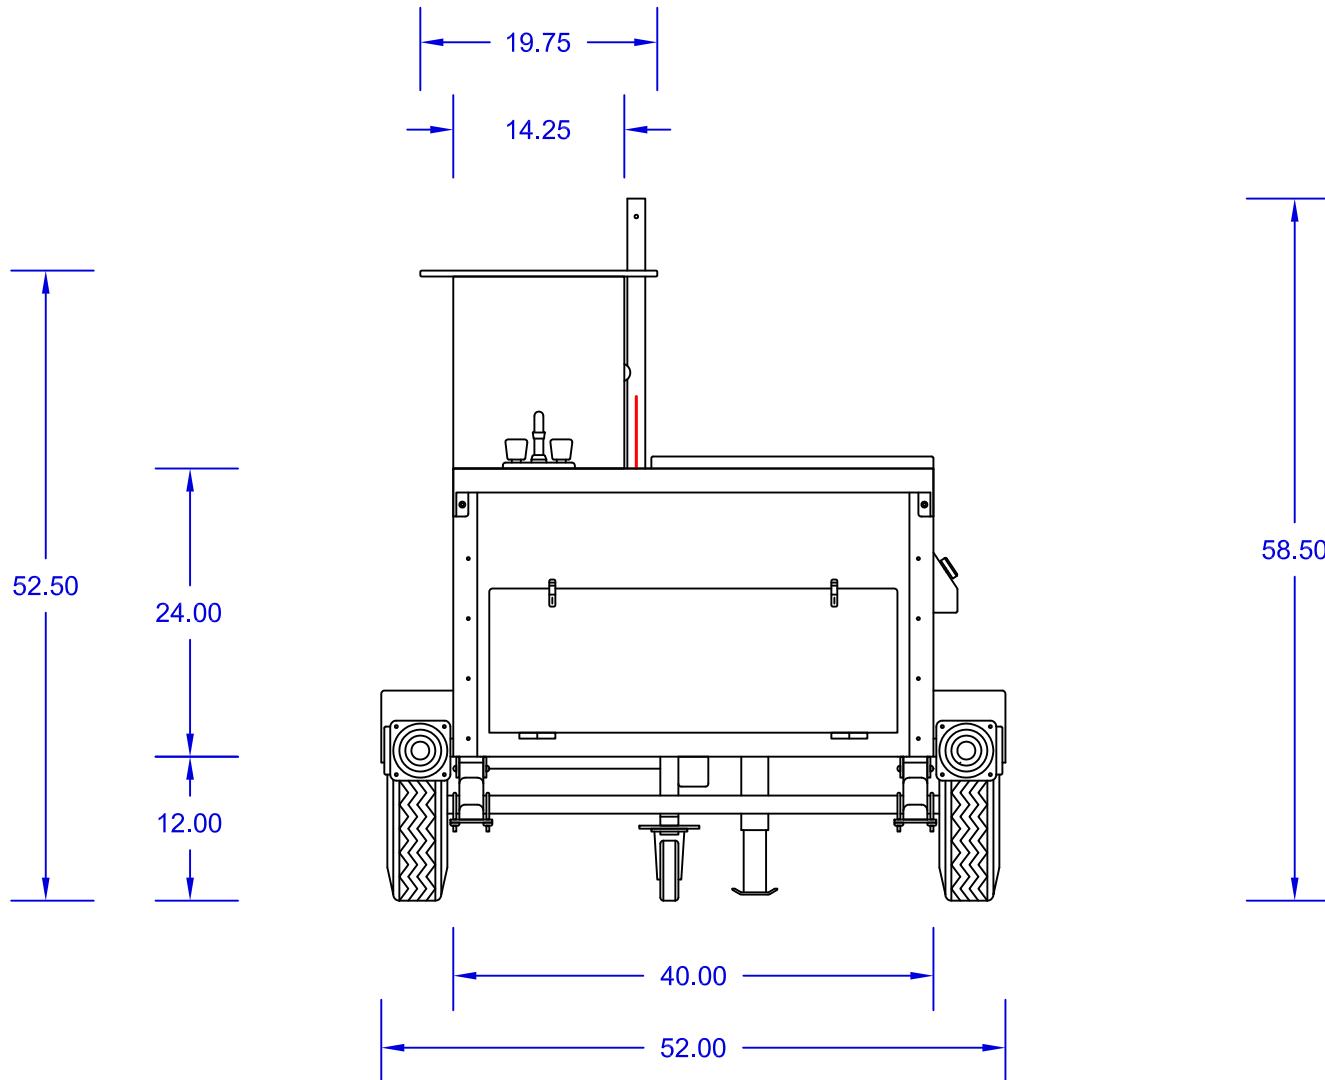

The Oceanside Pro

Mobile Food Cart

Model: OCEANSIDE PRO

DreamMaker HOT DOG CARTS

Home of the Ez-Lease - Call Today! **1.800.408.1802**

Rear View - Dimensions

DreamMakerHotDogCarts.com

Specifications subject to change without notice.
Call to verify critical specifications if required.