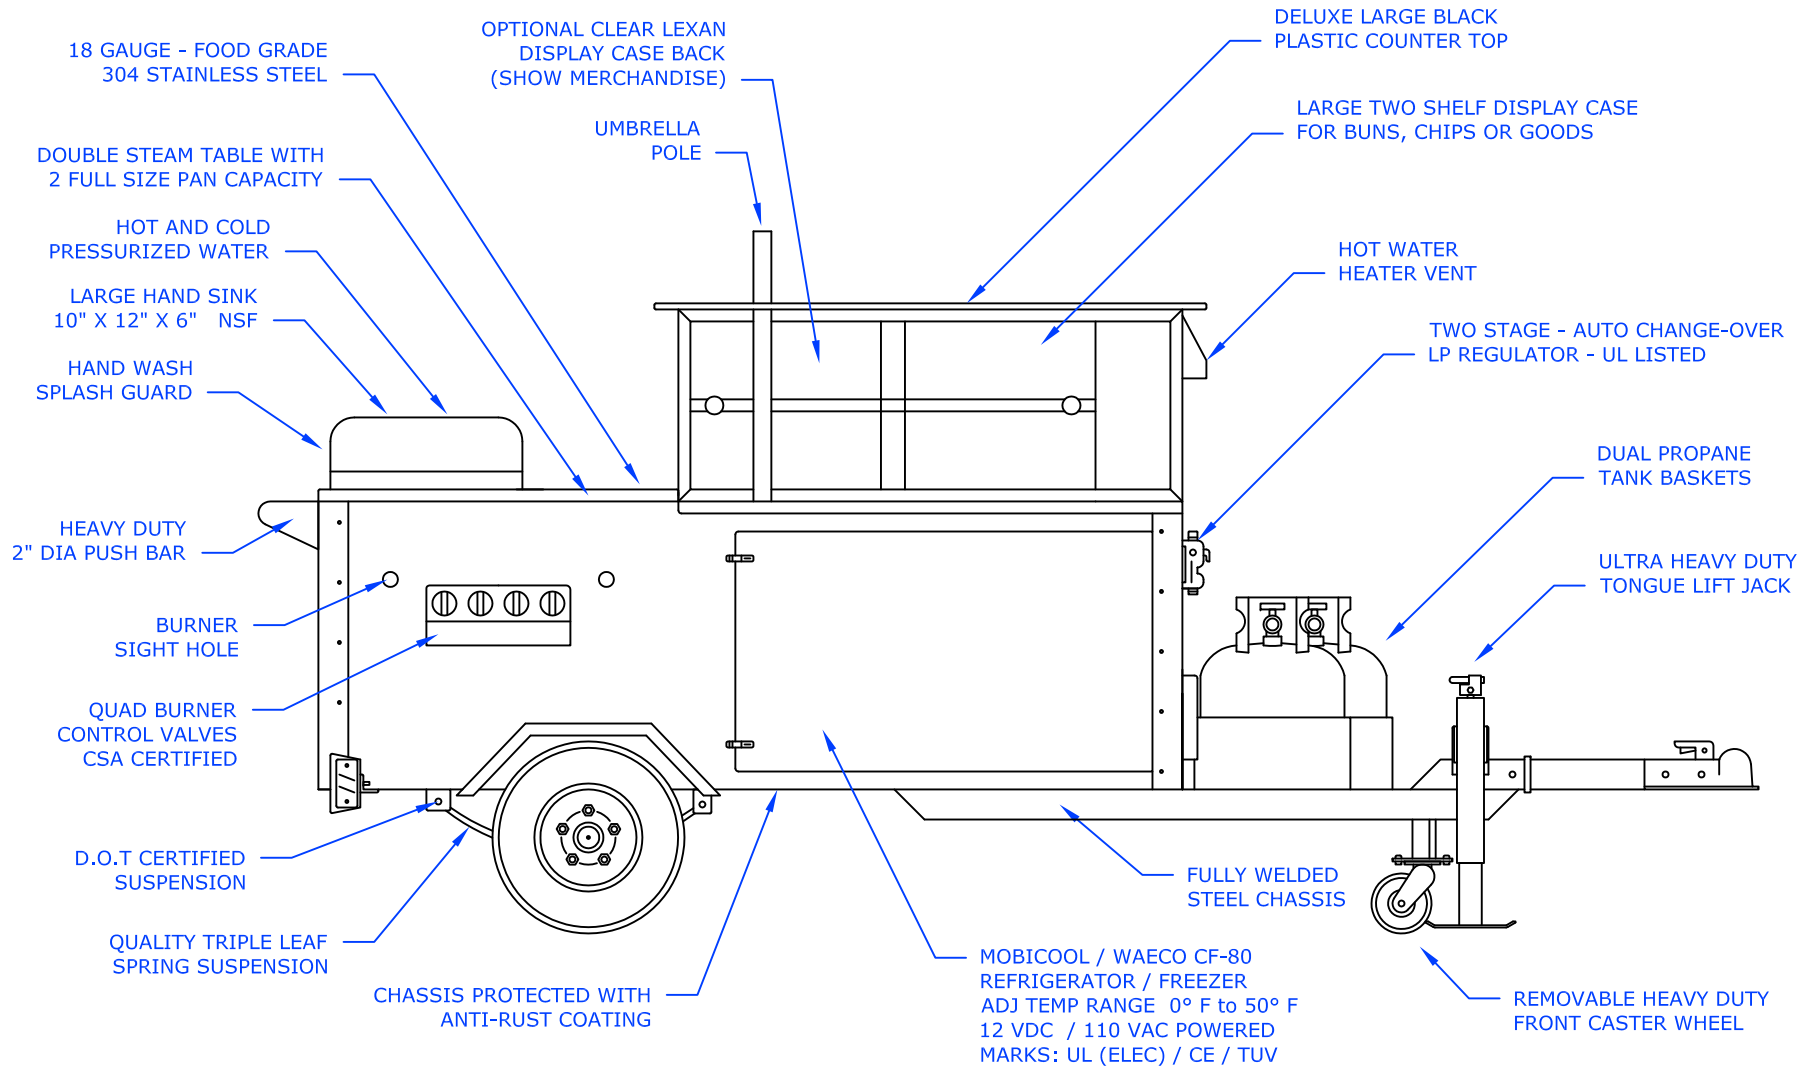

The Oceanside Pro

Mobile Food Cart

Model: OCEANSIDE PRO

DreamMaker HOT DOG CARTS

Home of the Ez-Lease - Call Today! **1.800.408.1802**

Right Side View - Features

DreamMakerHotDogCarts.com

Specifications subject to change without notice.
Call to verify critical specifications if required.