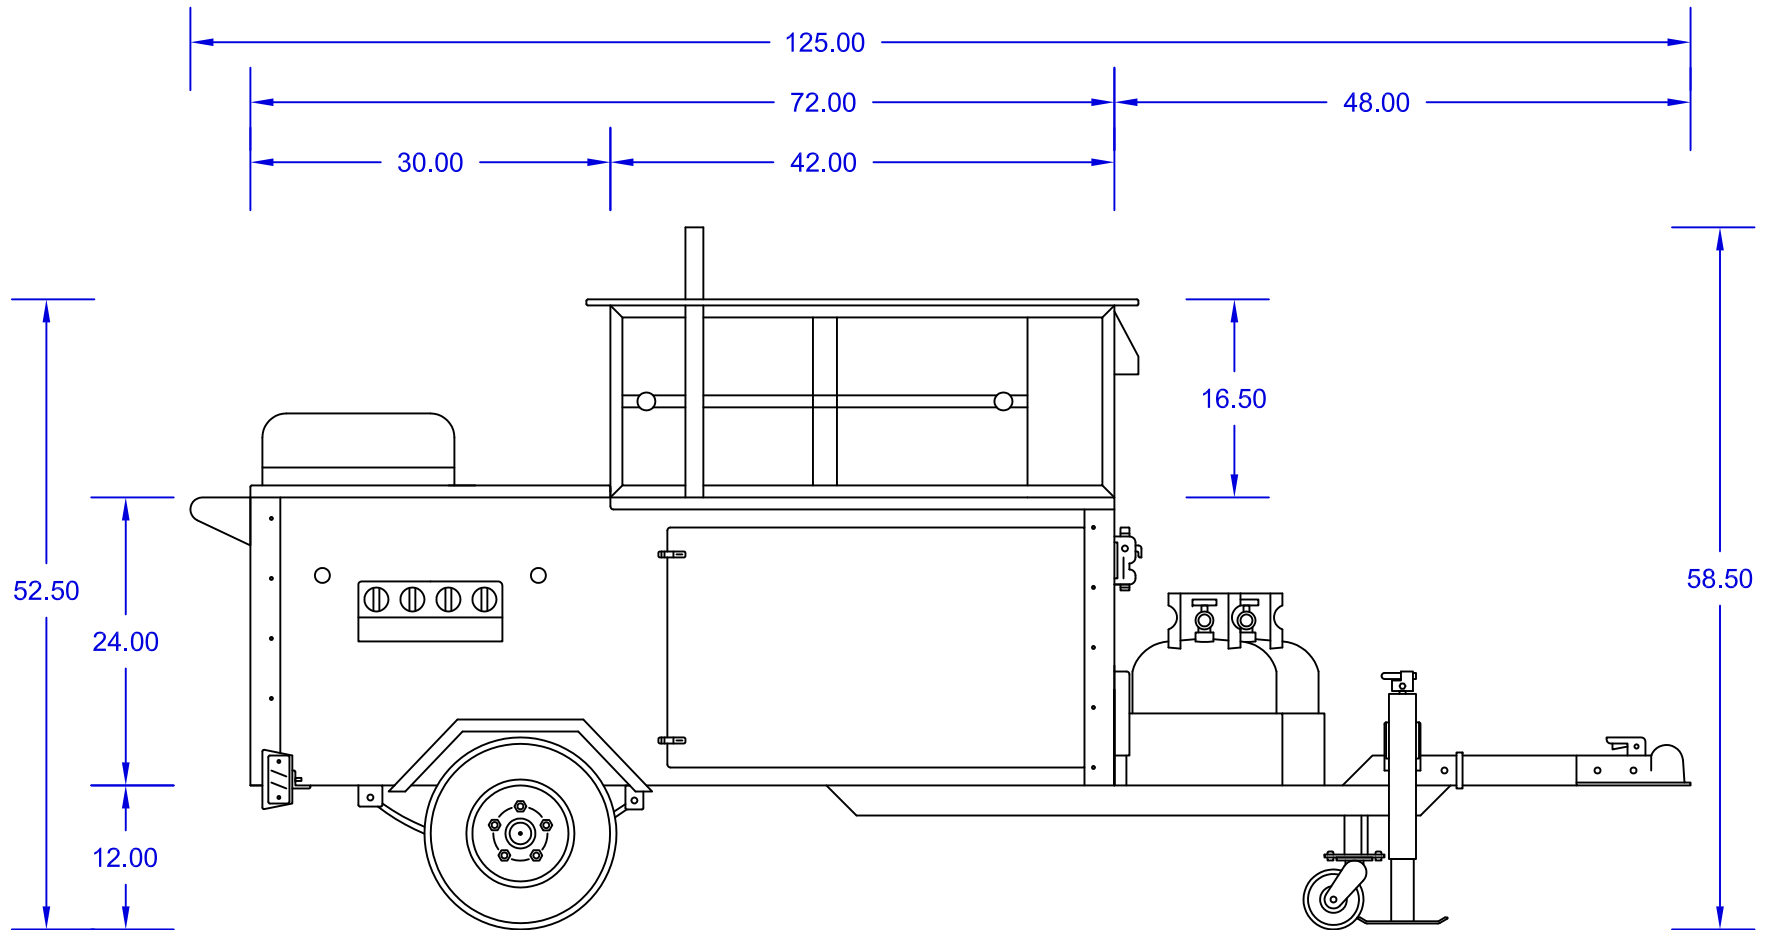

The Oceanside Pro

Mobile Food Cart

Model: OCEANSIDE PRO

DreamMaker HOT DOG CARTS

Home of the Ez-Lease - Call Today! **1.800.408.1802**

Right Side View - Dimensions

DreamMakerHotDogCarts.com

Specifications subject to change without notice.
Call to verify critical specifications if required.