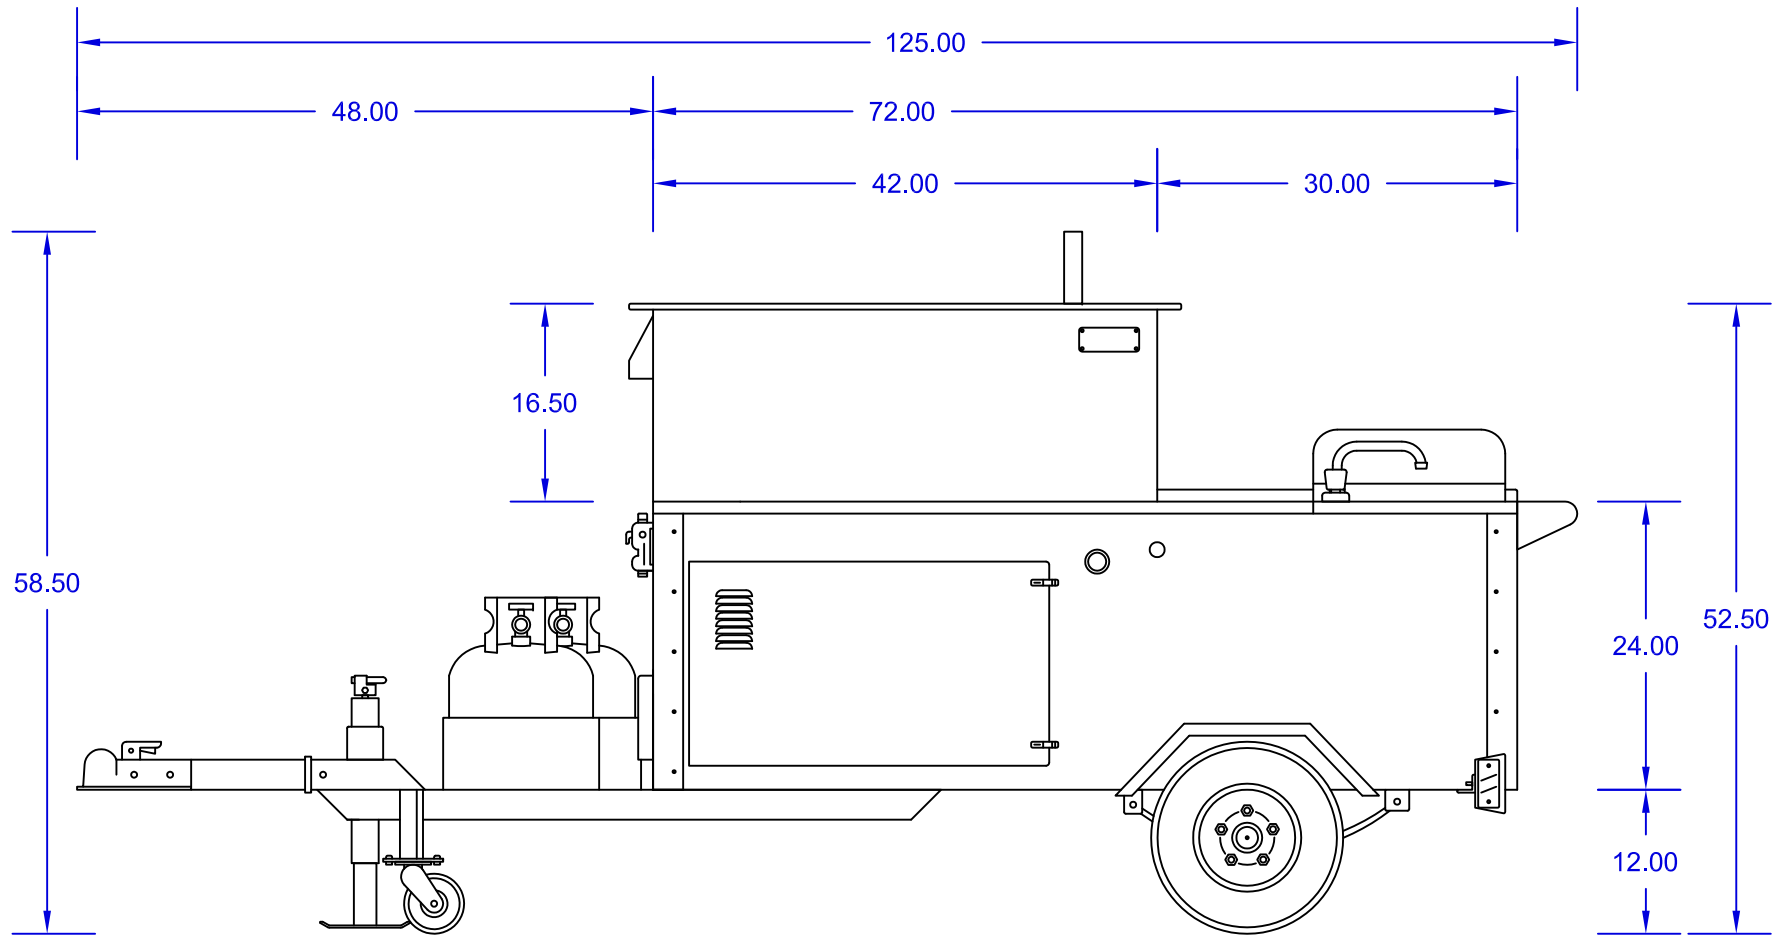

The Oceanside Pro

Mobile Food Cart

Model: OCEANSIDE PRO

DreamMaker HOT DOG CARTS

Home of the Ez-Lease - Call Today! **1.800.408.1802**

Left Side View - Dimensions

DreamMakerHotDogCarts.com

Specifications subject to change without notice.
Call to verify critical specifications if required.