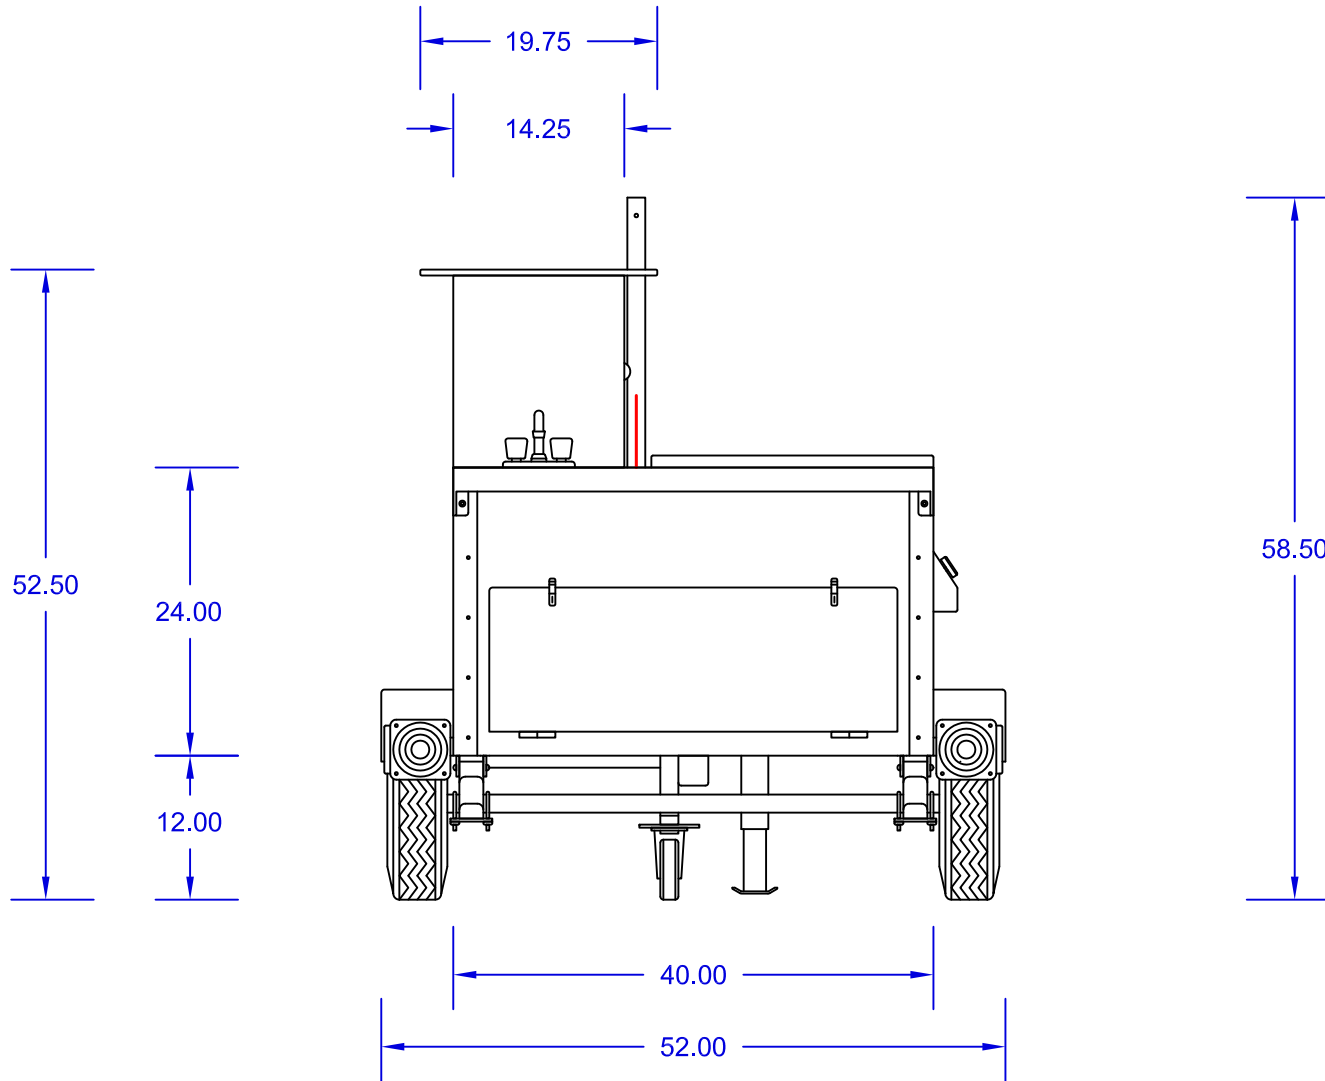

The Oceanside Pro

Mobile Food Cart

Model: OCEANSIDE PRO

DreamMaker HOT DOG CARTS

Home of the Ez-Lease - Call Today! **1.800.408.1802**

Rear View - Dimensions

DreamMakerHotDogCarts.com

Specifications subject to change without notice.
Call to verify critical specifications if required.