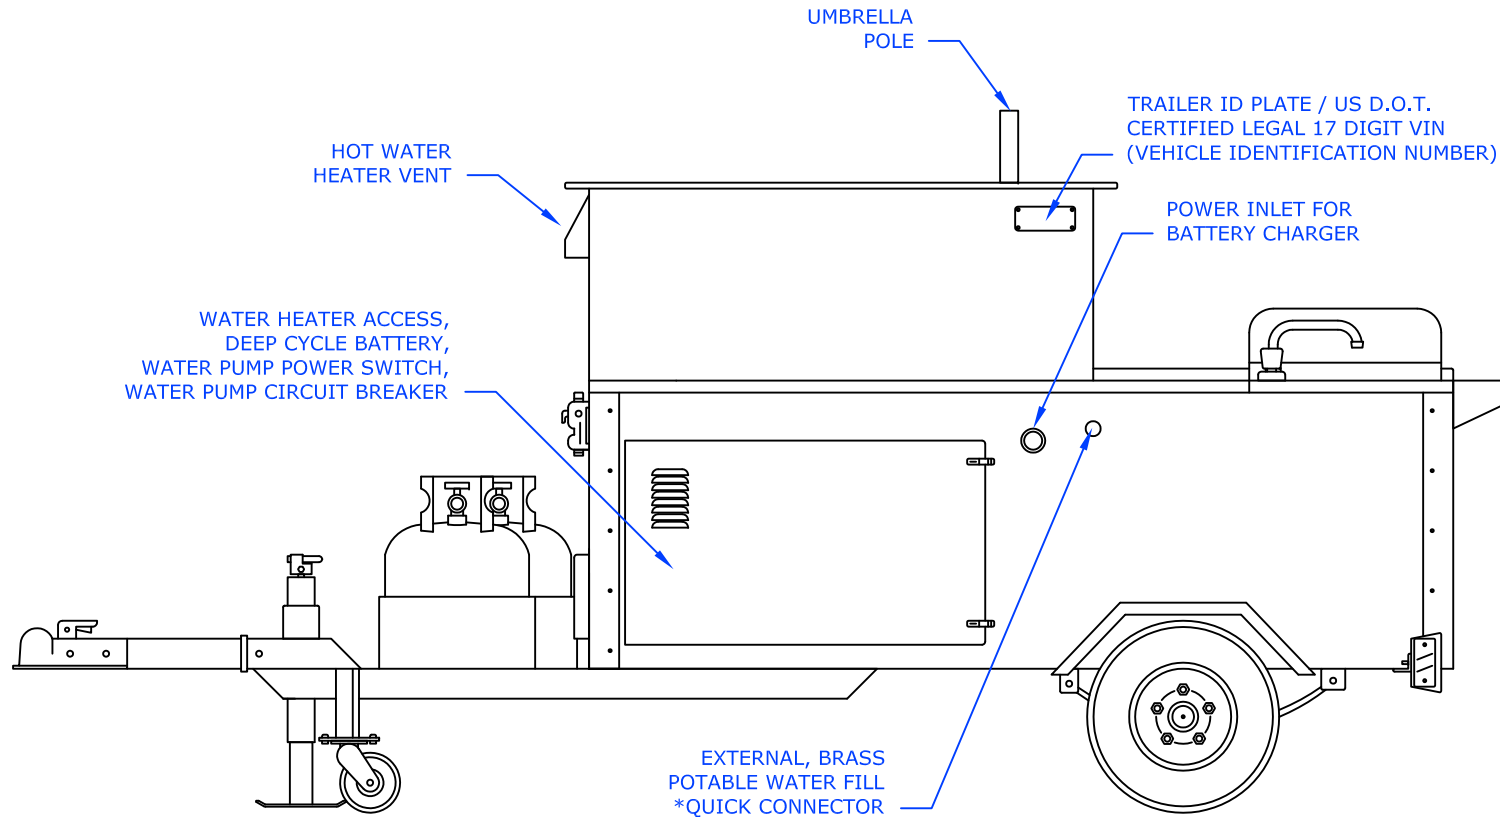

The Oceanside Pro

Mobile Food Cart

Model: OCEANSIDE PRO

DreamMaker HOT DOG CARTS

Home of the Ez-Lease - Call Today! **1.800.408.1802**

Left Side View - Features

DreamMakerHotDogCarts.com

Specifications subject to change without notice.
Call to verify critical specifications if required.