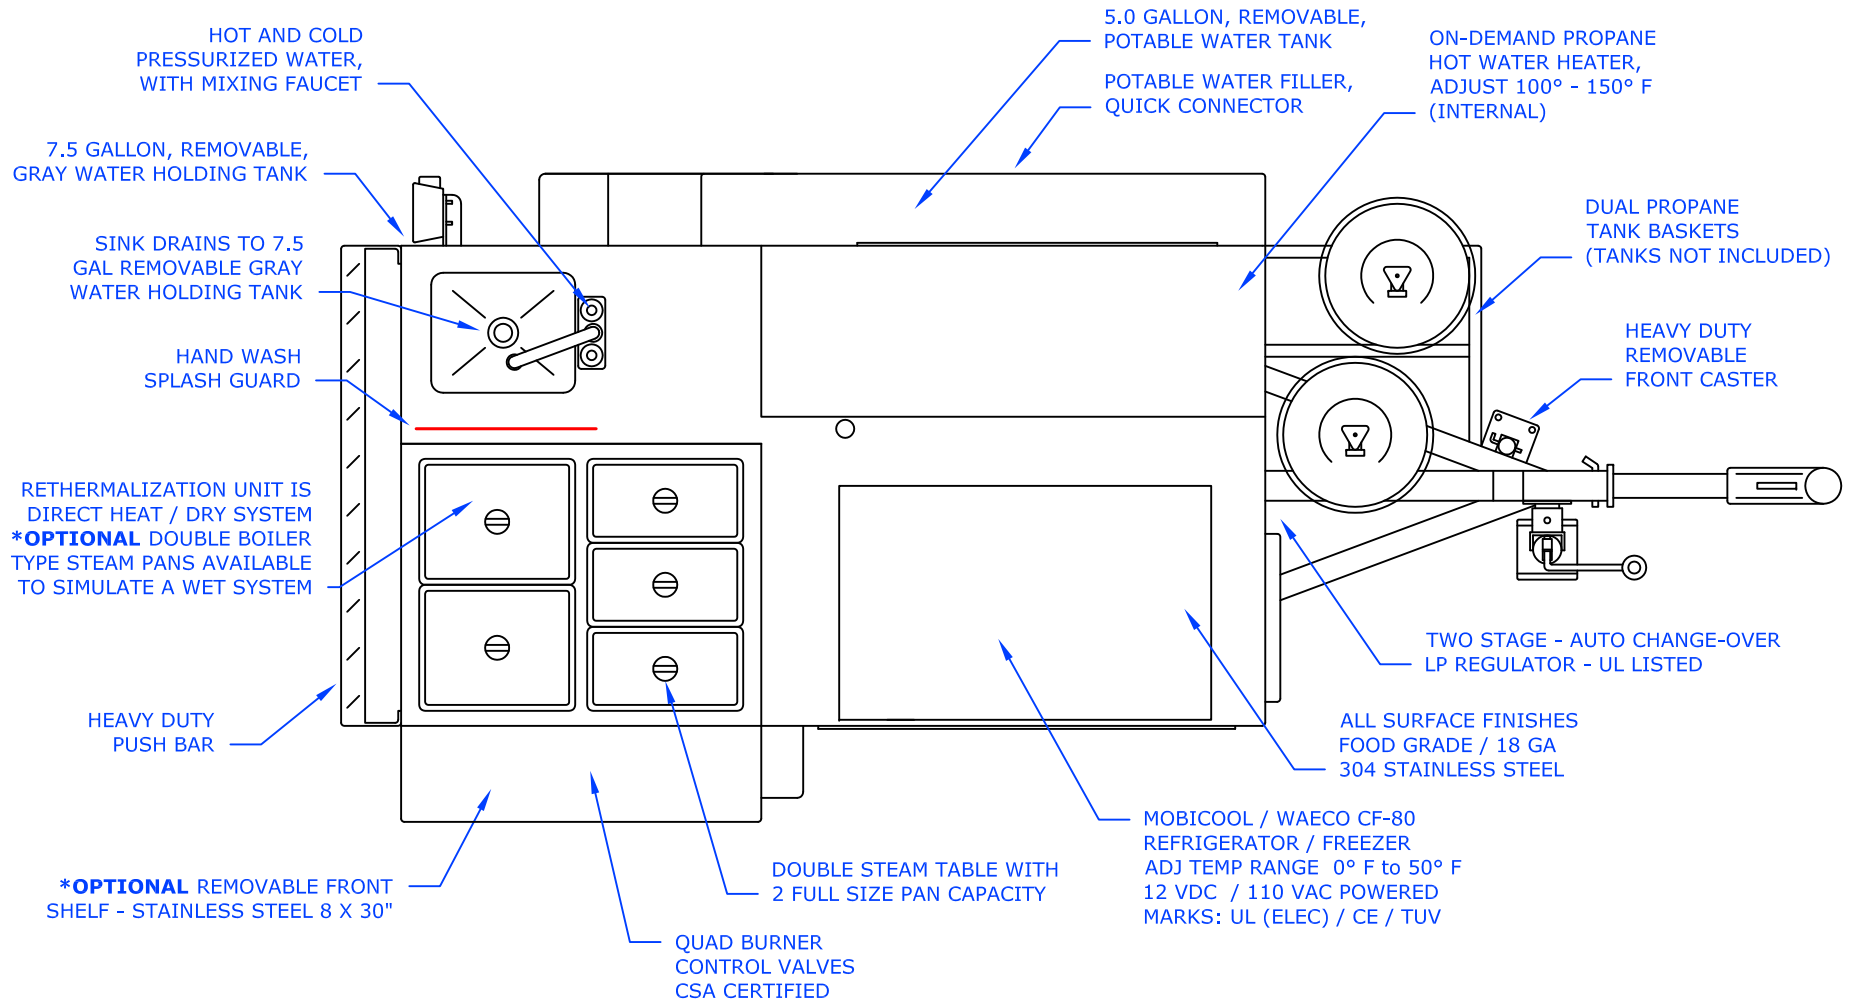

The Oceanside Pro

Mobile Food Cart

DreamMaker HOT DOG CARTS

Home of the Ez-Lease - Call Today! **1.800.408.1802**

Model: OCEANSIDE PRO

Top View - Features

DreamMakerHotDogCarts.com

Specifications subject to change without notice.
Call to verify critical specifications if required.