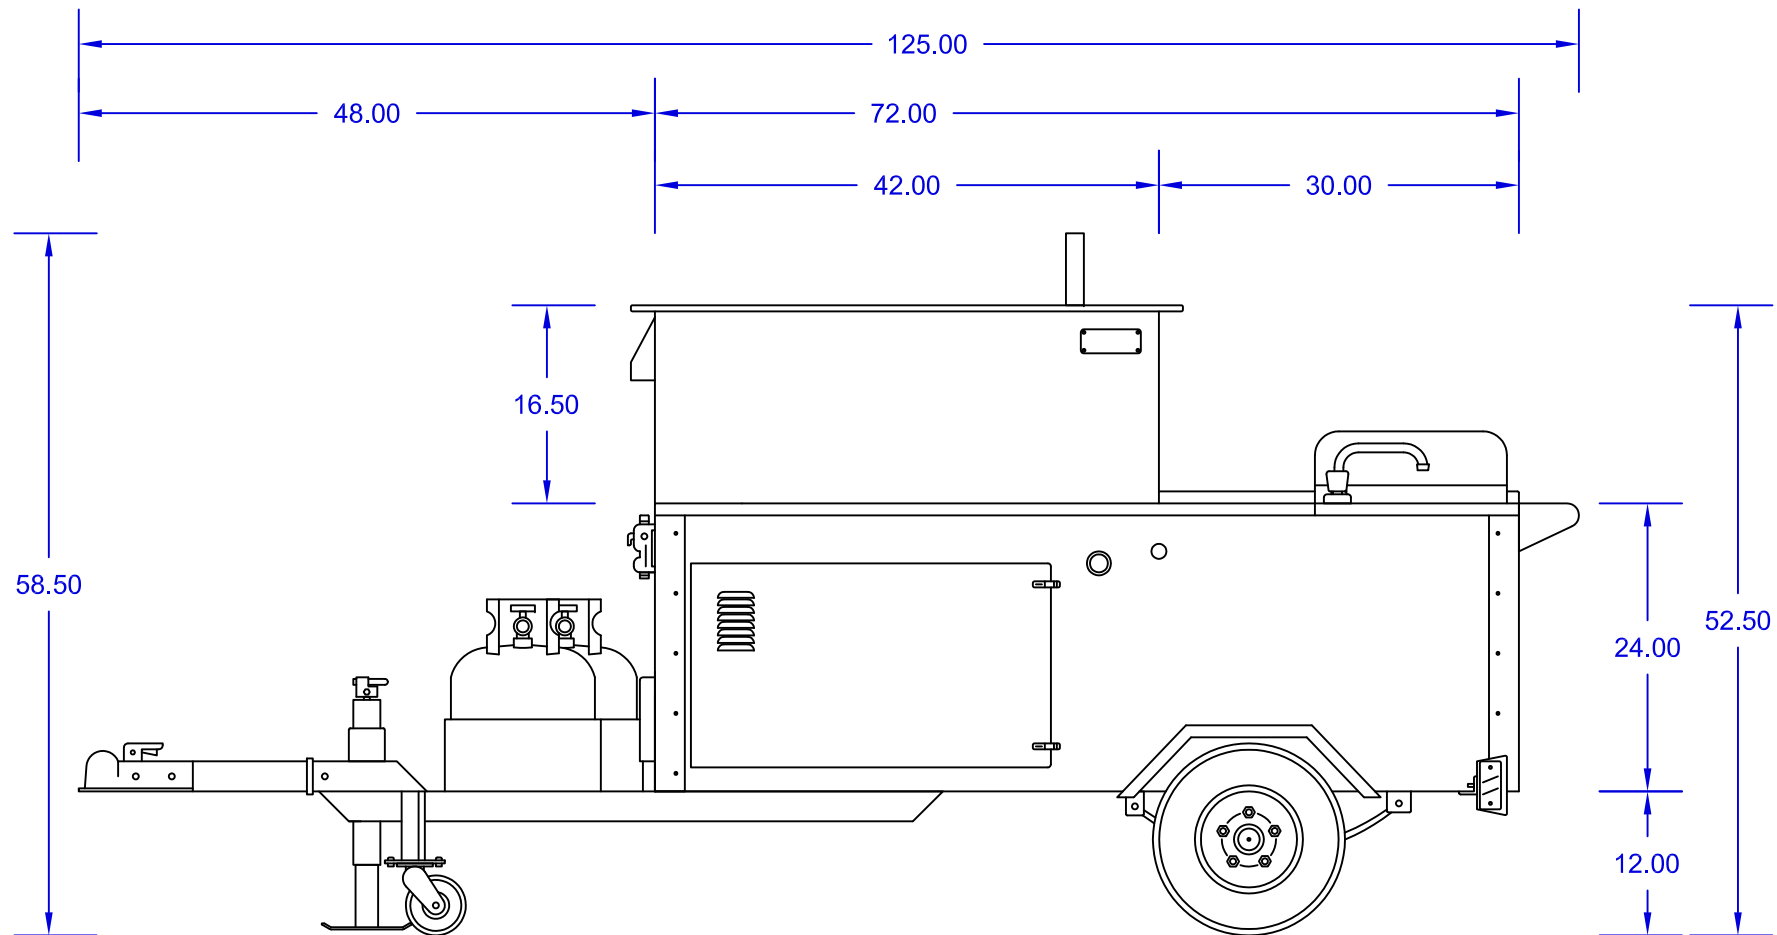

The Oceanside

Mobile Food Cart

Model: OCEANSIDE-ST

DreamMaker HOT DOG CARTS

Home of the Ez-Lease - Call Today! **1.800.408.1802**

Left Side View - Dimensions

DreamMakerHotDogCarts.com

Specifications subject to change without notice.
Call to verify critical specifications if required.