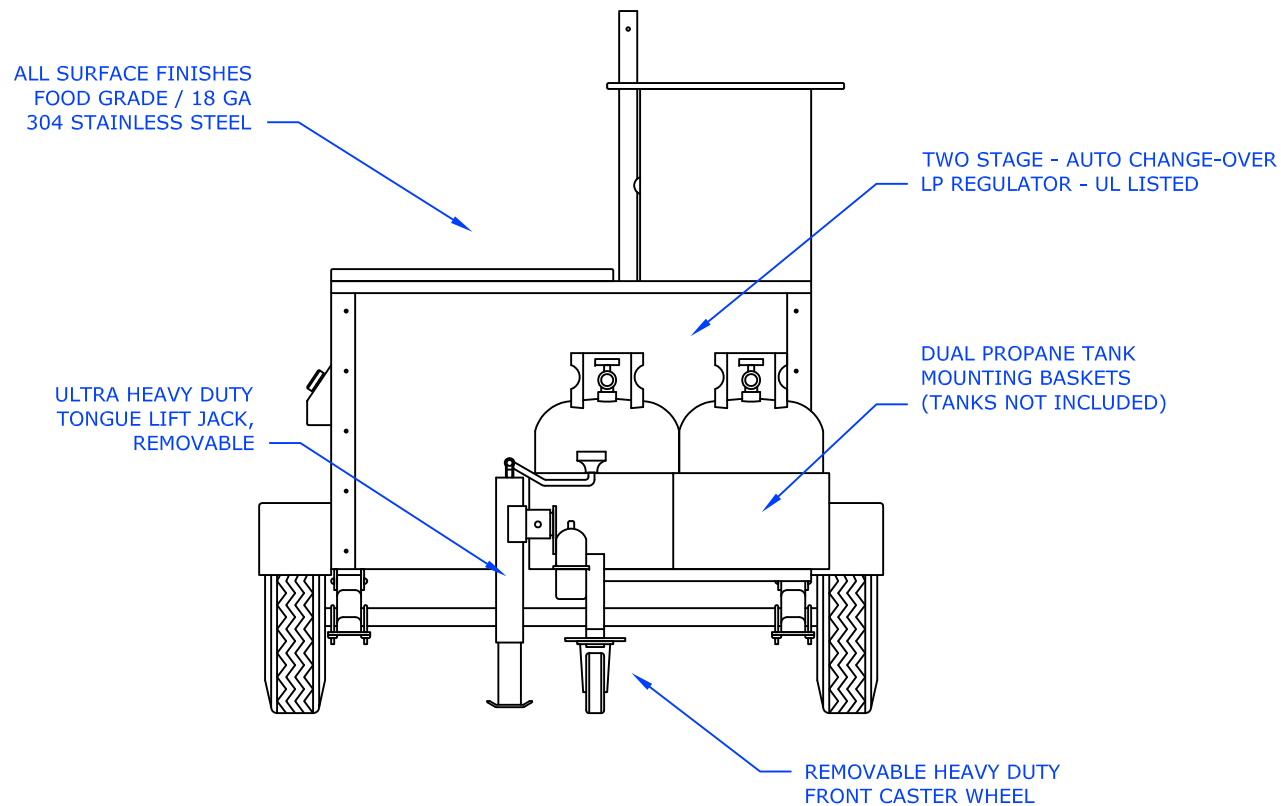

The Oceanside

Mobile Food Cart

DreamMaker HOT DOG CARTS

Home of the Ez-Lease - Call Today! **1.800.408.1802**

Model: OCEANSIDE-ST

Front View - Features

DreamMakerHotDogCarts.com

Specifications subject to change without notice.
Call to verify critical specifications if required.