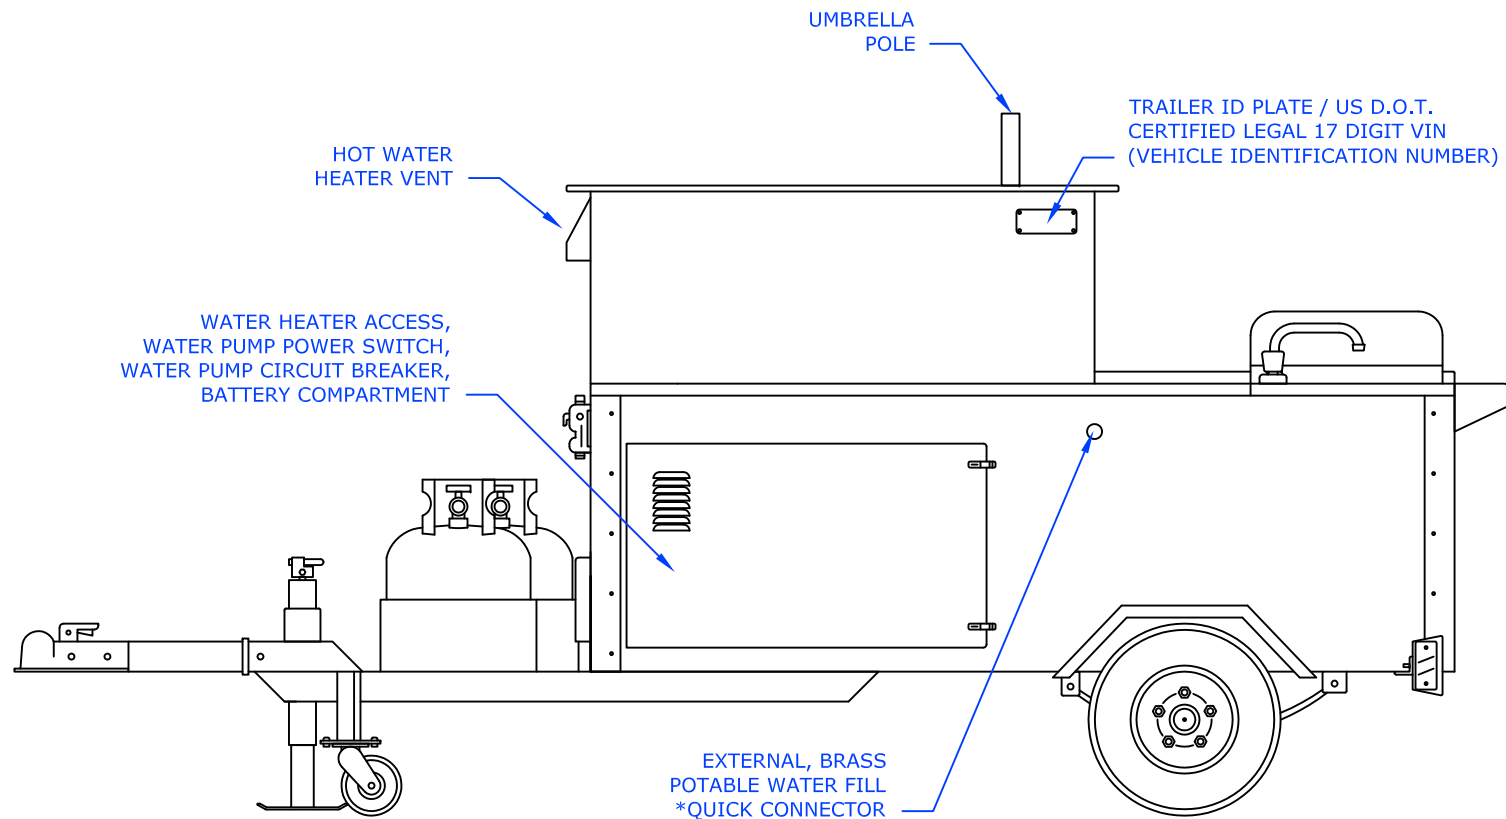

The Oceanside

Mobile Food Cart

Model: OCEANSIDE-ST

DreamMaker HOT DOG CARTS

Home of the Ez-Lease - Call Today! **1.800.408.1802**

Left Side View - Features

DreamMakerHotDogCarts.com

Specifications subject to change without notice.
Call to verify critical specifications if required.