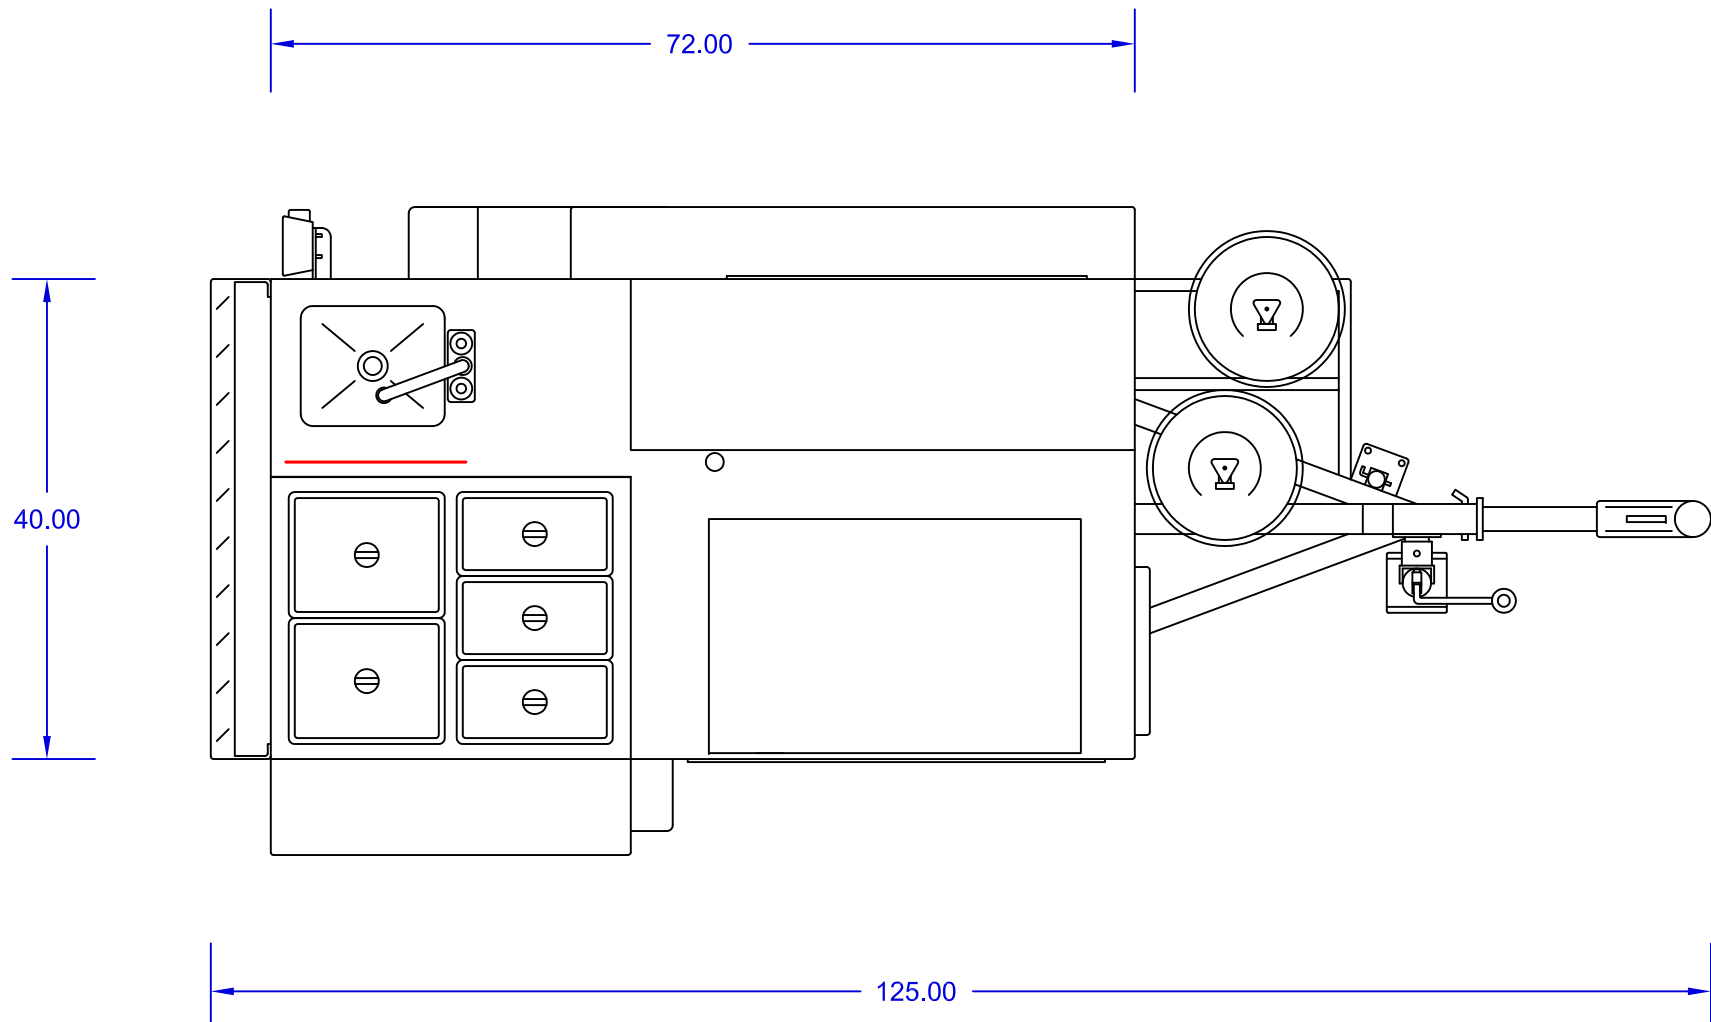

The Oceanside

Mobile Food Cart

Model: OCEANSIDE-ST

DreamMaker HOT DOG CARTS

Home of the Ez-Lease - Call Today! **1.800.408.1802**

Top View - Dimensions

DreamMakerHotDogCarts.com

Specifications subject to change without notice.
Call to verify critical specifications if required.