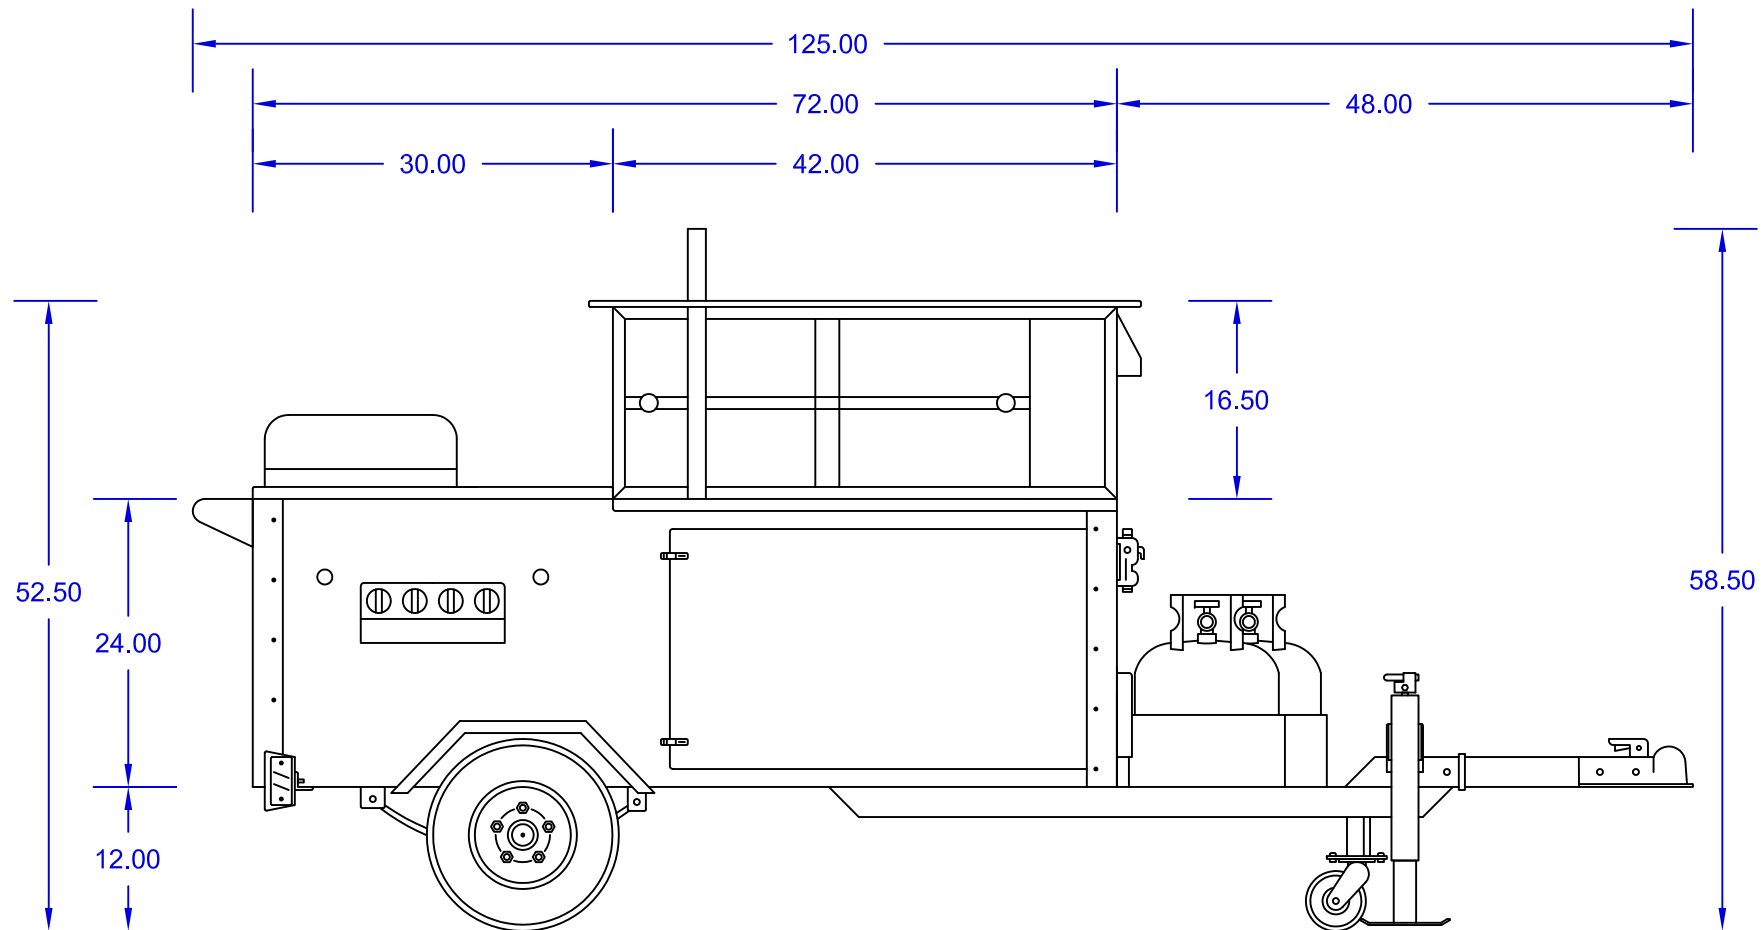

The Oceanside

Mobile Food Cart

Model: OCEANSIDE-ST

DreamMaker HOT DOG CARTS

Home of the Ez-Lease - Call Today! **1.800.408.1802**

Right Side View - Dimensions

DreamMakerHotDogCarts.com

Specifications subject to change without notice.
Call to verify critical specifications if required.