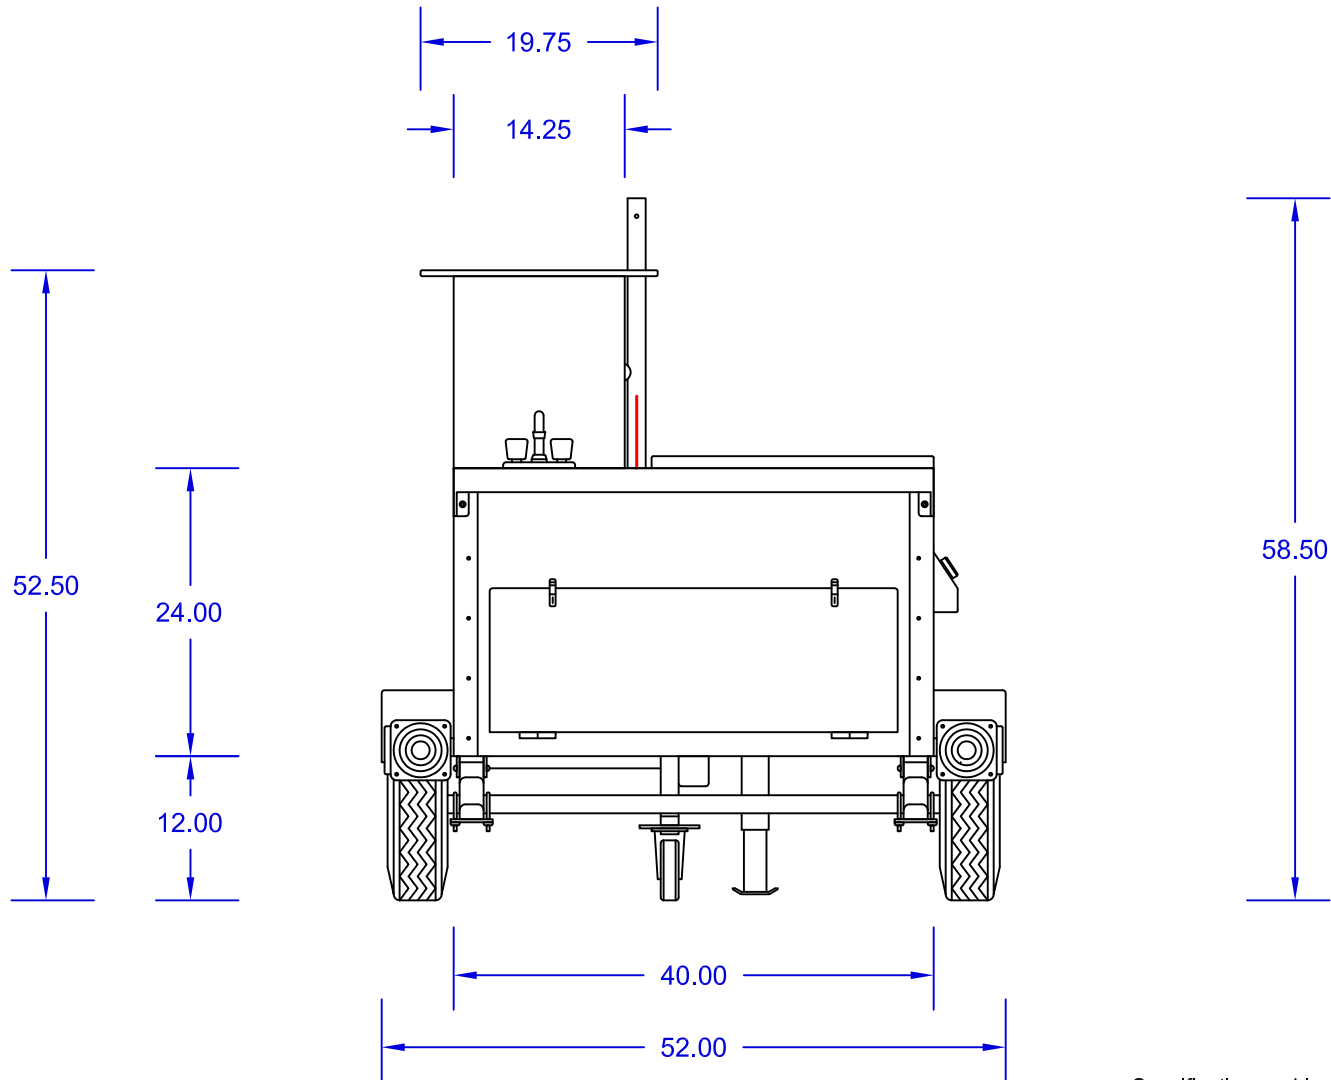

The Oceanside

Mobile Food Cart

Model: OCEANSIDE-ST

DreamMaker HOT DOG CARTS

Home of the Ez-Lease - Call Today! **1.800.408.1802**

Rear View - Dimensions

DreamMakerHotDogCarts.com

Specifications subject to change without notice.
Call to verify critical specifications if required.