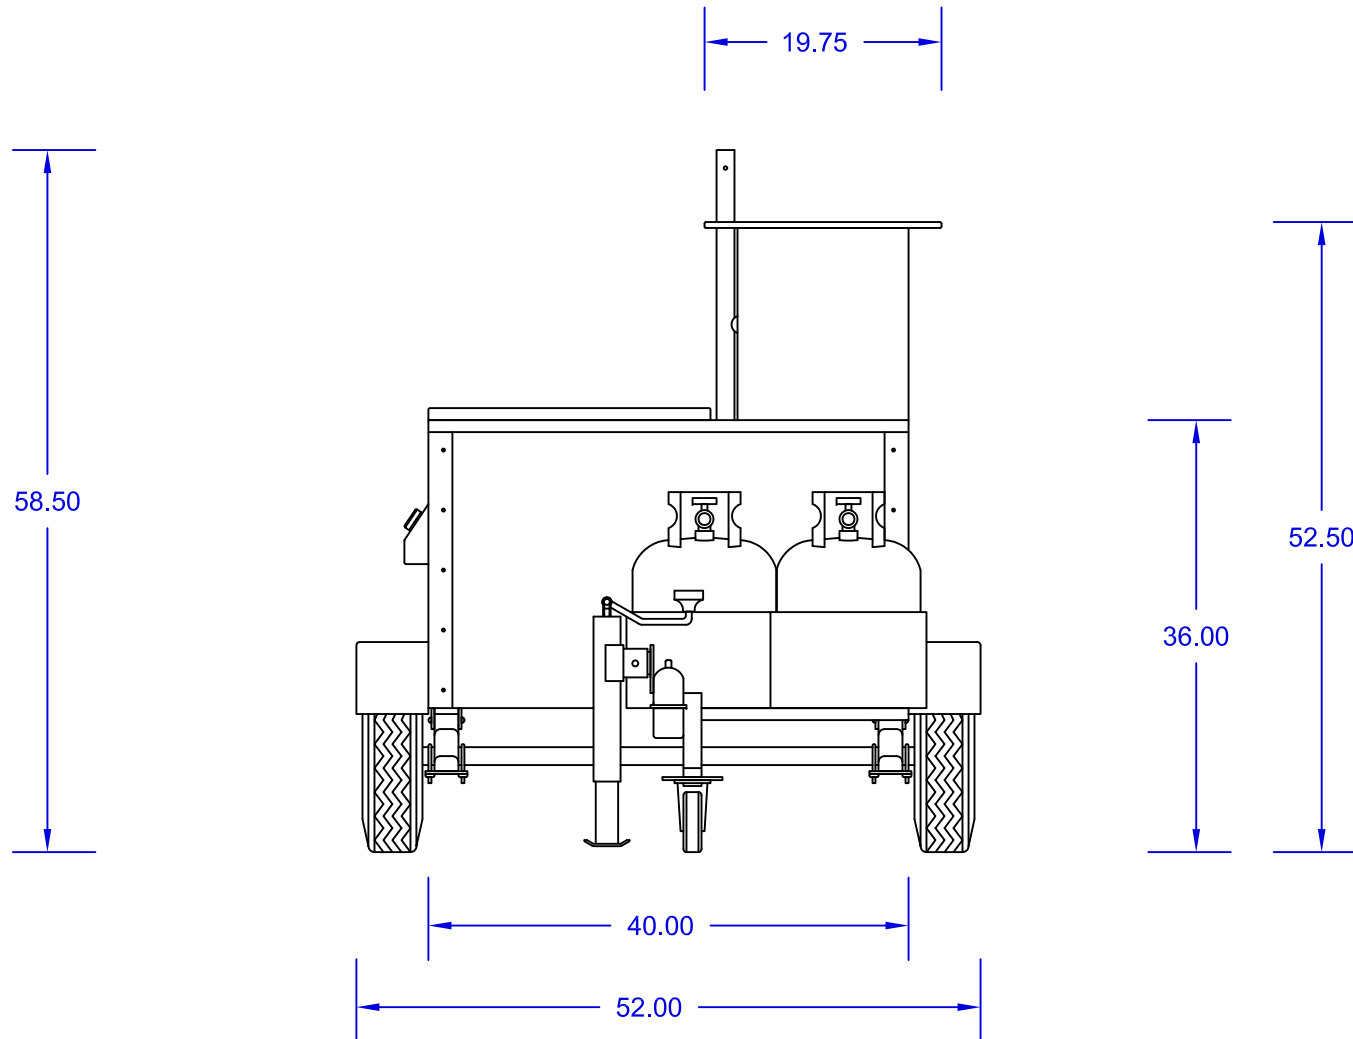

The Oceanside

Mobile Food Cart

Model: OCEANSIDE-ST

DreamMaker HOT DOG CARTS

Home of the Ez-Lease - Call Today! **1.800.408.1802**

Rear View - Dimensions

DreamMakerHotDogCarts.com

Specifications subject to change without notice.
Call to verify critical specifications if required.

The Oceanside

Mobile Food Cart

Model: OCEANSIDE-ST

DreamMaker HOT DOG CARTS

Home of the Ez-Lease - Call Today! **1.800.408.1802**

Front View - Dimensions

DreamMakerHotDogCarts.com

Specifications subject to change without notice.
Call to verify critical specifications if required.