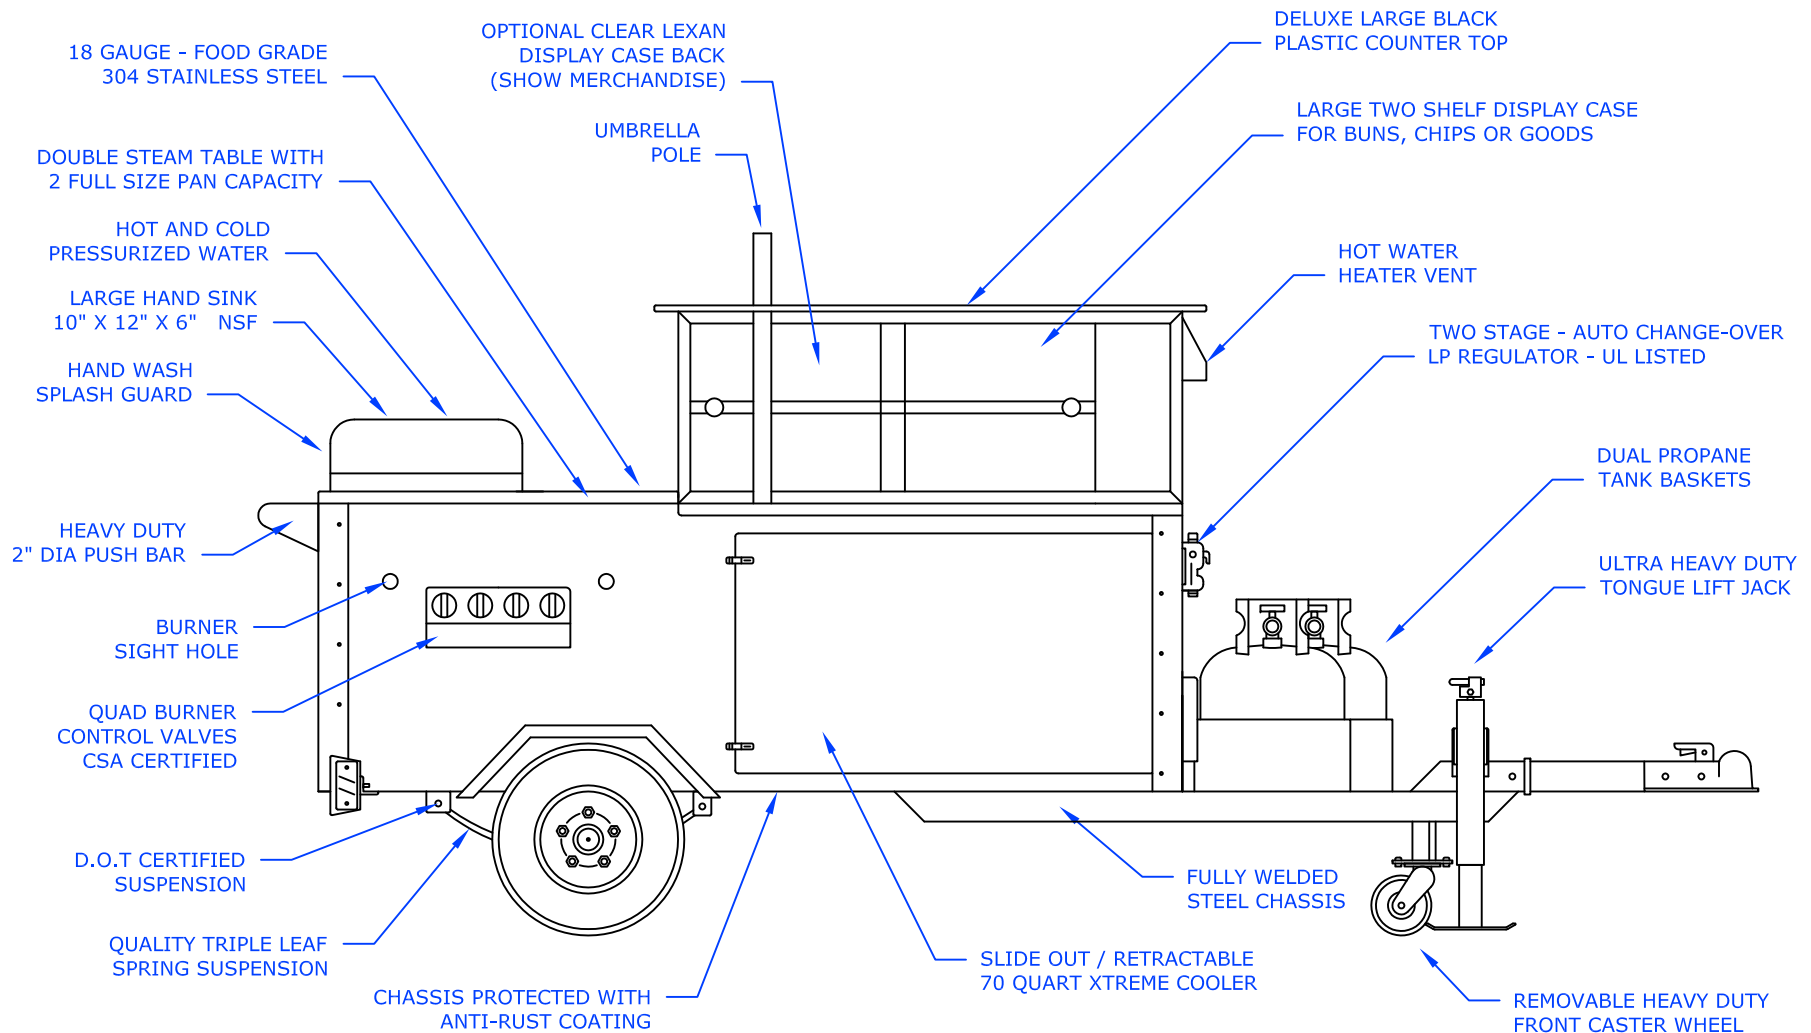

The Oceanside

Mobile Food Cart

Model: OCEANSIDE-ST

DreamMaker HOT DOG CARTS

Home of the Ez-Lease - Call Today! **1.800.408.1802**

Right Side View - Features

DreamMakerHotDogCarts.com

Specifications subject to change without notice.
Call to verify critical specifications if required.