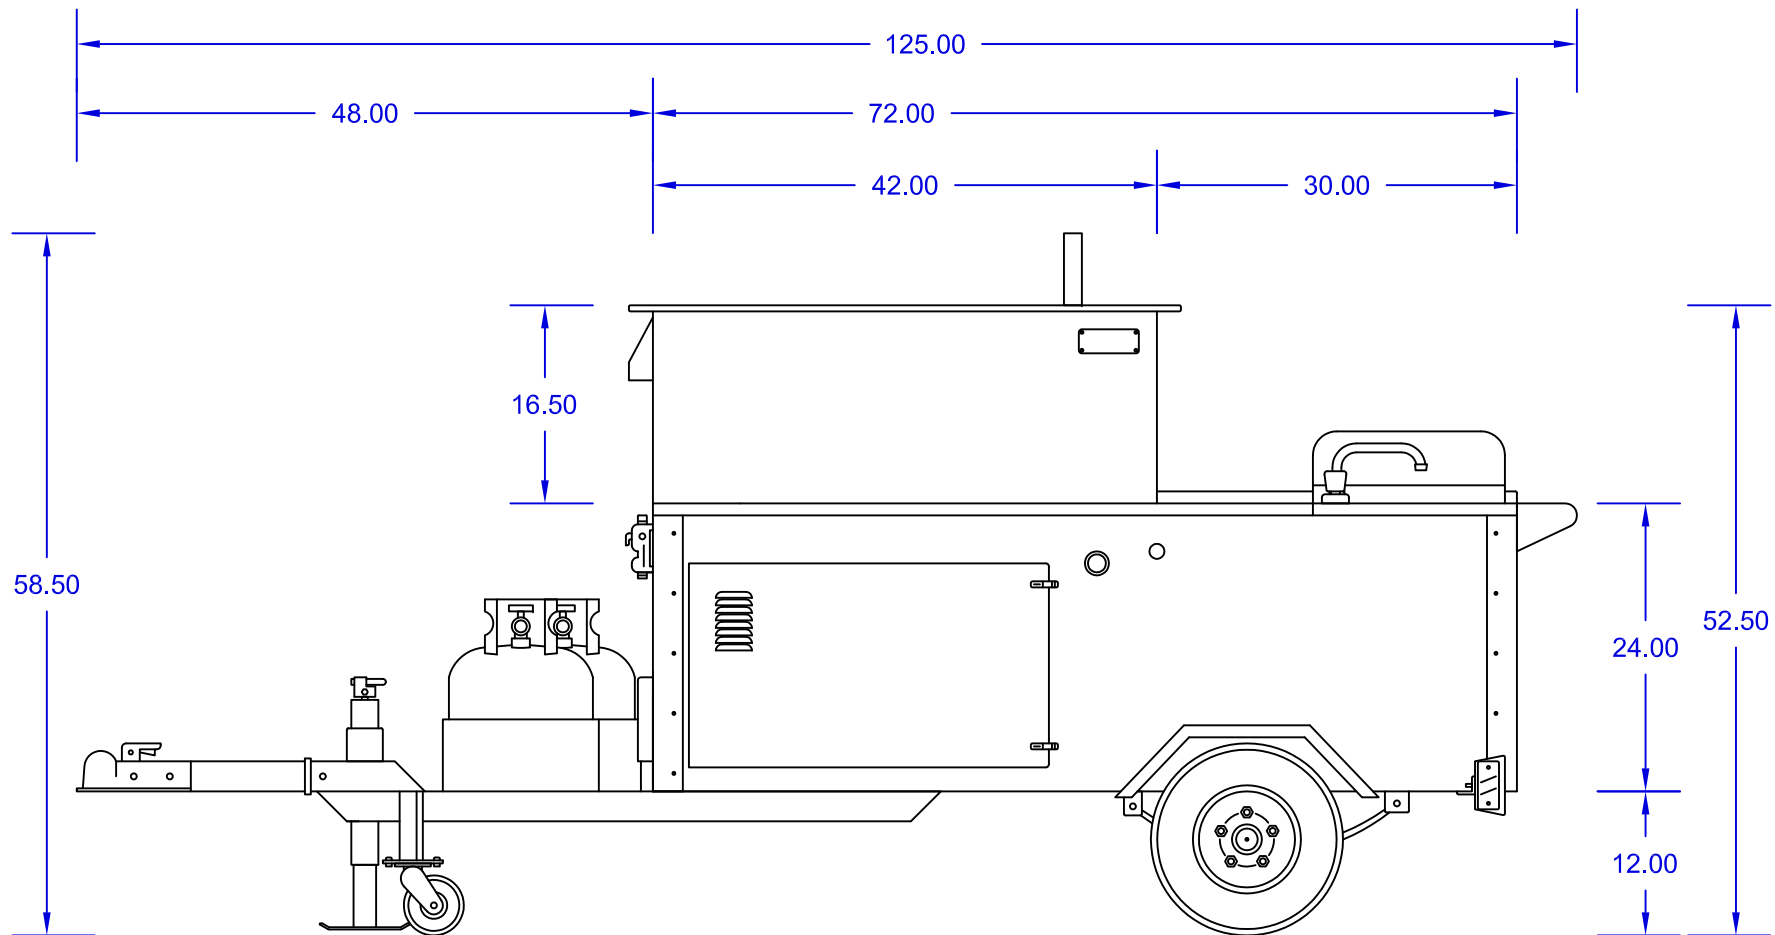

The Oceanside

Mobile Food Cart

Model: OCEANSIDE-ST

DreamMaker HOT DOG CARTS

Home of the Ez-Lease - Call Today! **1.800.408.1802**

Left Side View - Dimensions

DreamMakerHotDogCarts.com

Specifications subject to change without notice.
Call to verify critical specifications if required.

The Oceanside

Mobile Food Cart

Model: OCEANSIDE-ST

DreamMaker HOT DOG CARTS

Home of the Ez-Lease - Call Today! **1.800.408.1802**

Rear View - Dimensions

DreamMakerHotDogCarts.com

Specifications subject to change without notice.
Call to verify critical specifications if required.