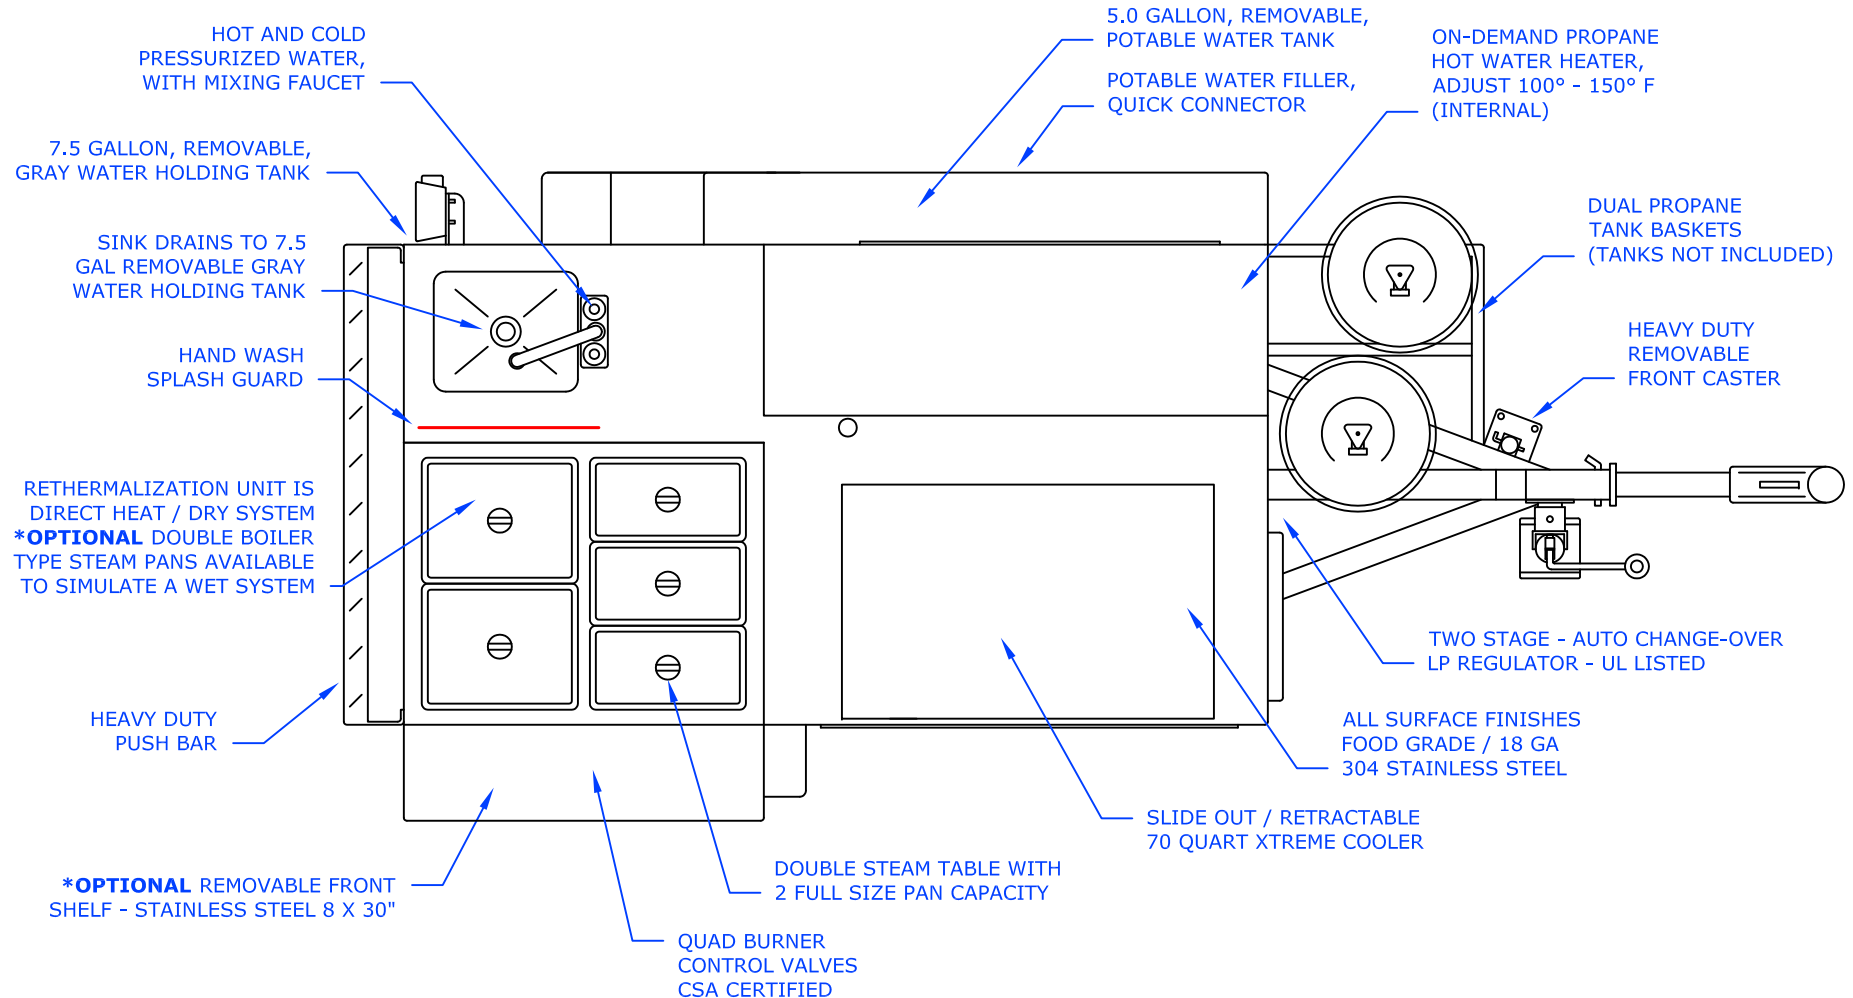

DreamMaker HOT DOG CARTS

Home of the Ez-Lease - Call Today! **1.800.408.1802**

Model: OCEANSIDE-ST

Top View - Features

DreamMakerHotDogCarts.com

Specifications subject to change without notice.
Call to verify critical specifications if required.