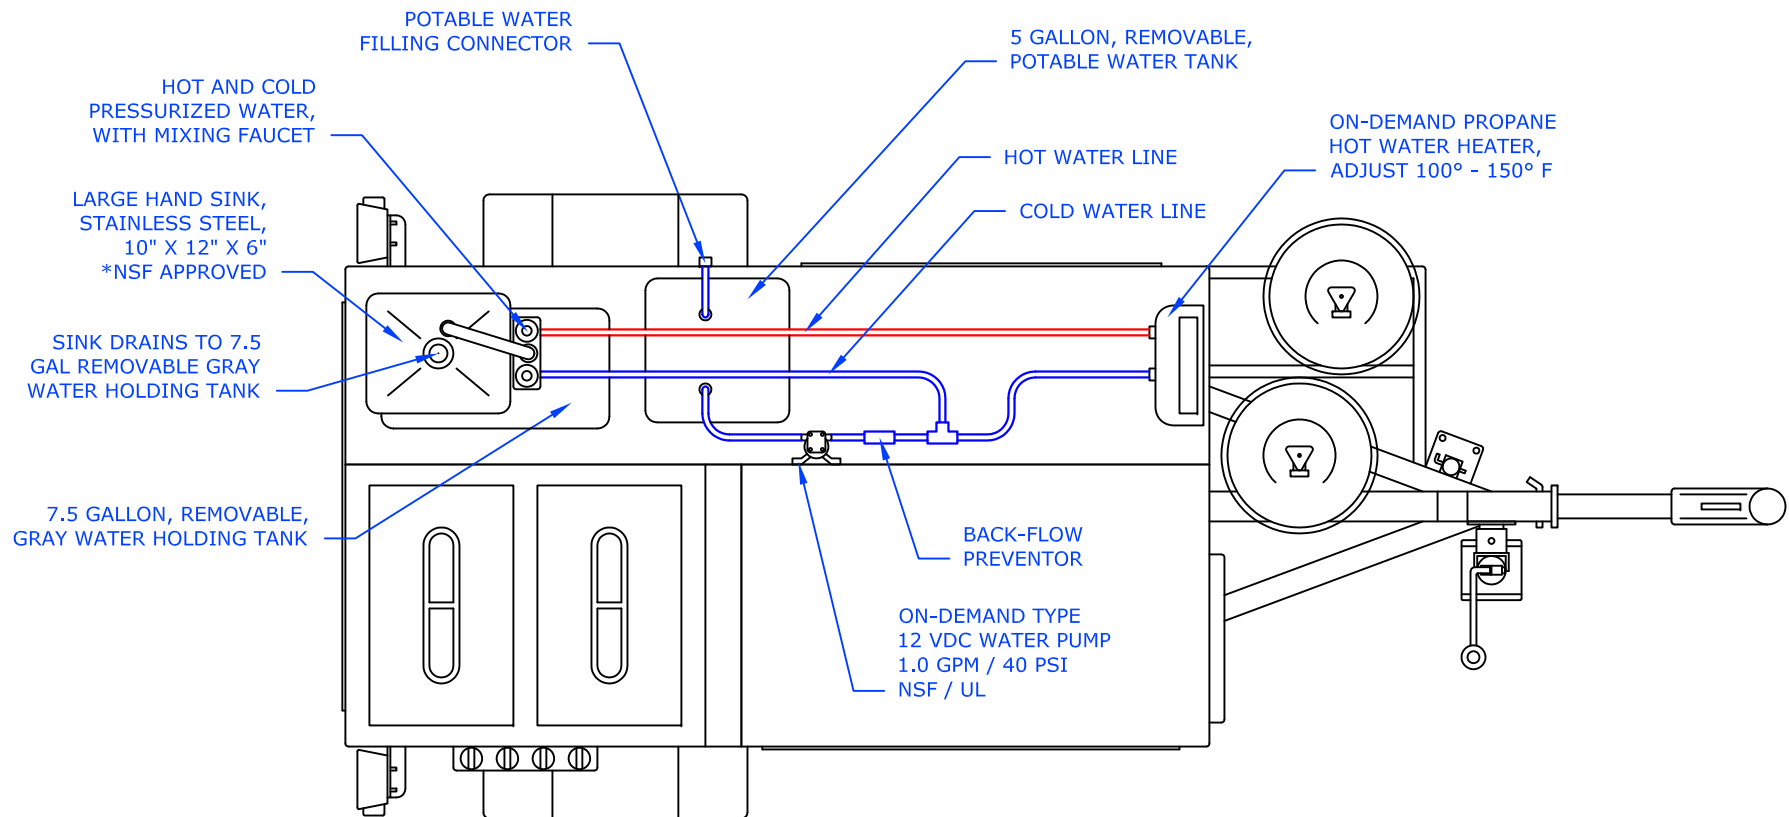

The Oceanside

Mobile Food Cart

Model: OCEANSIDE-ST

DreamMaker HOT DOG CARTS

Home of the Ez-Lease - Call Today! **1.800.408.1802**

Water System Detail