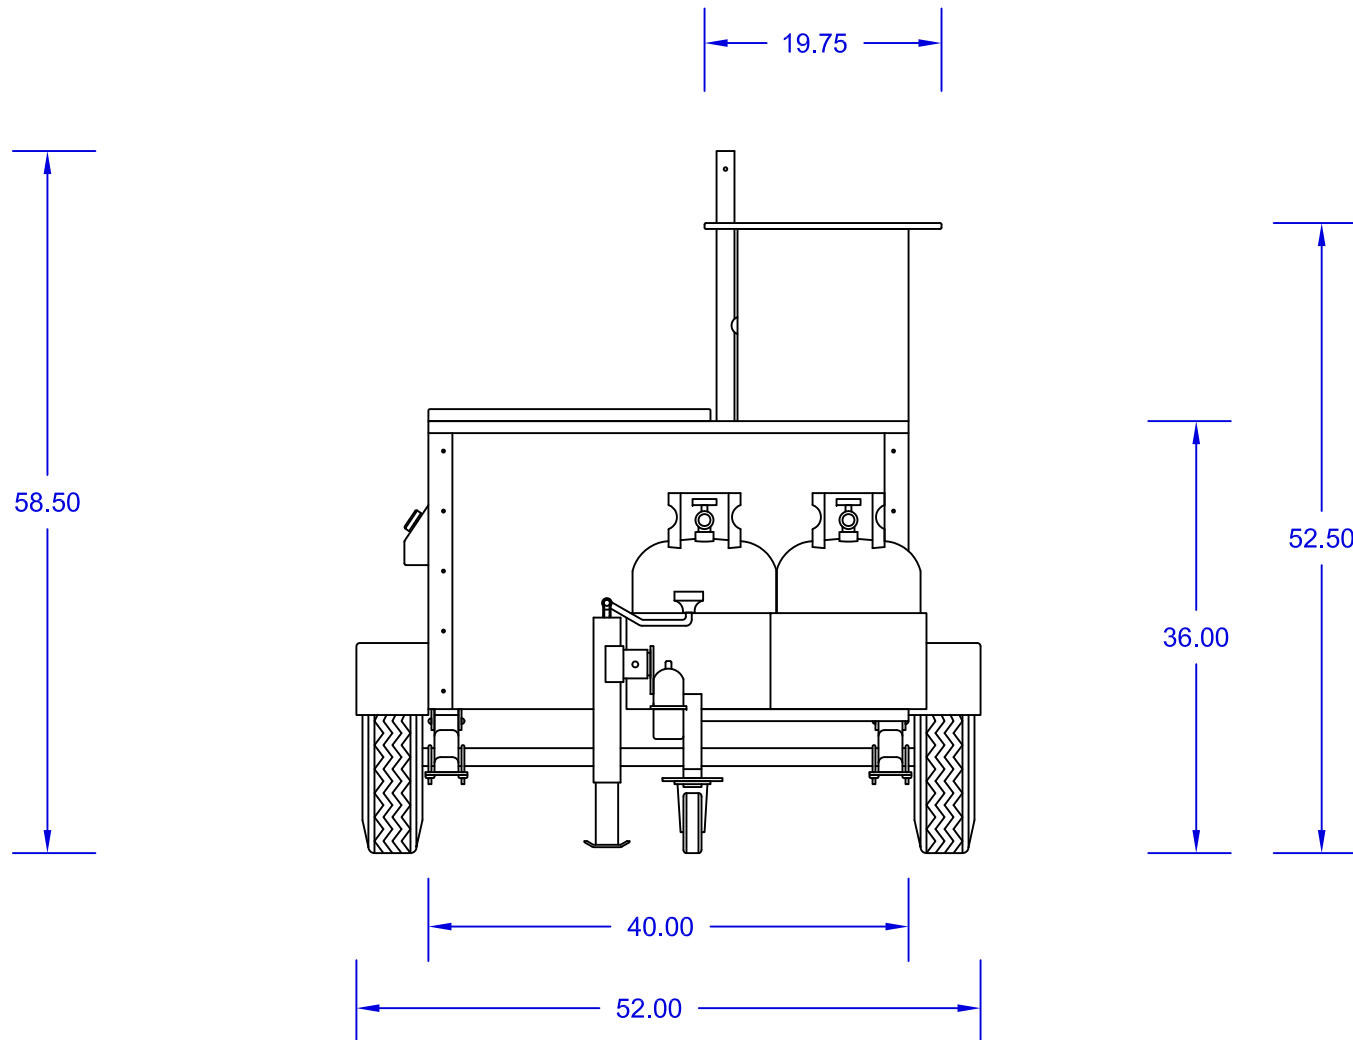

# The Oceanside

Mobile Food Cart

Model: OCEANSIDE-ST

# DreamMaker HOT DOG CARTS

Home of the Ez-Lease - Call Today! **1.800.408.1802**

## Front View - Dimensions

DreamMakerHotDogCarts.com

Specifications subject to change without notice.  
Call to verify critical specifications if required.