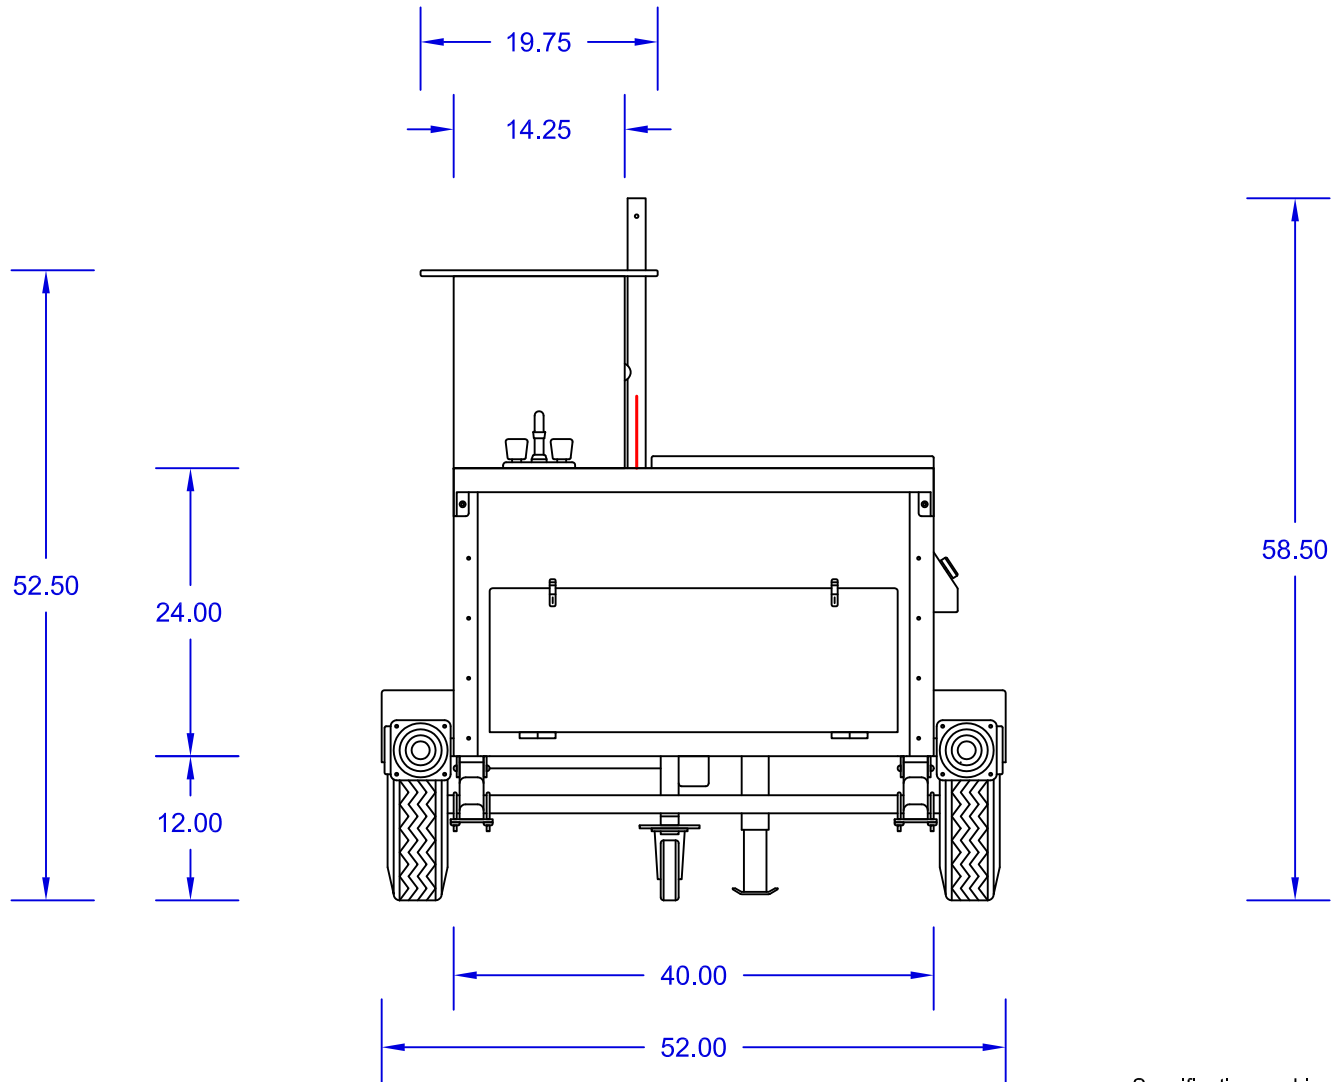

# The Oceanside

Mobile Food Cart

Model: OCEANSIDE-ST

# DreamMaker HOT DOG CARTS

Home of the Ez-Lease - Call Today! **1.800.408.1802**

## Rear View - Dimensions

DreamMakerHotDogCarts.com

Specifications subject to change without notice.  
Call to verify critical specifications if required.